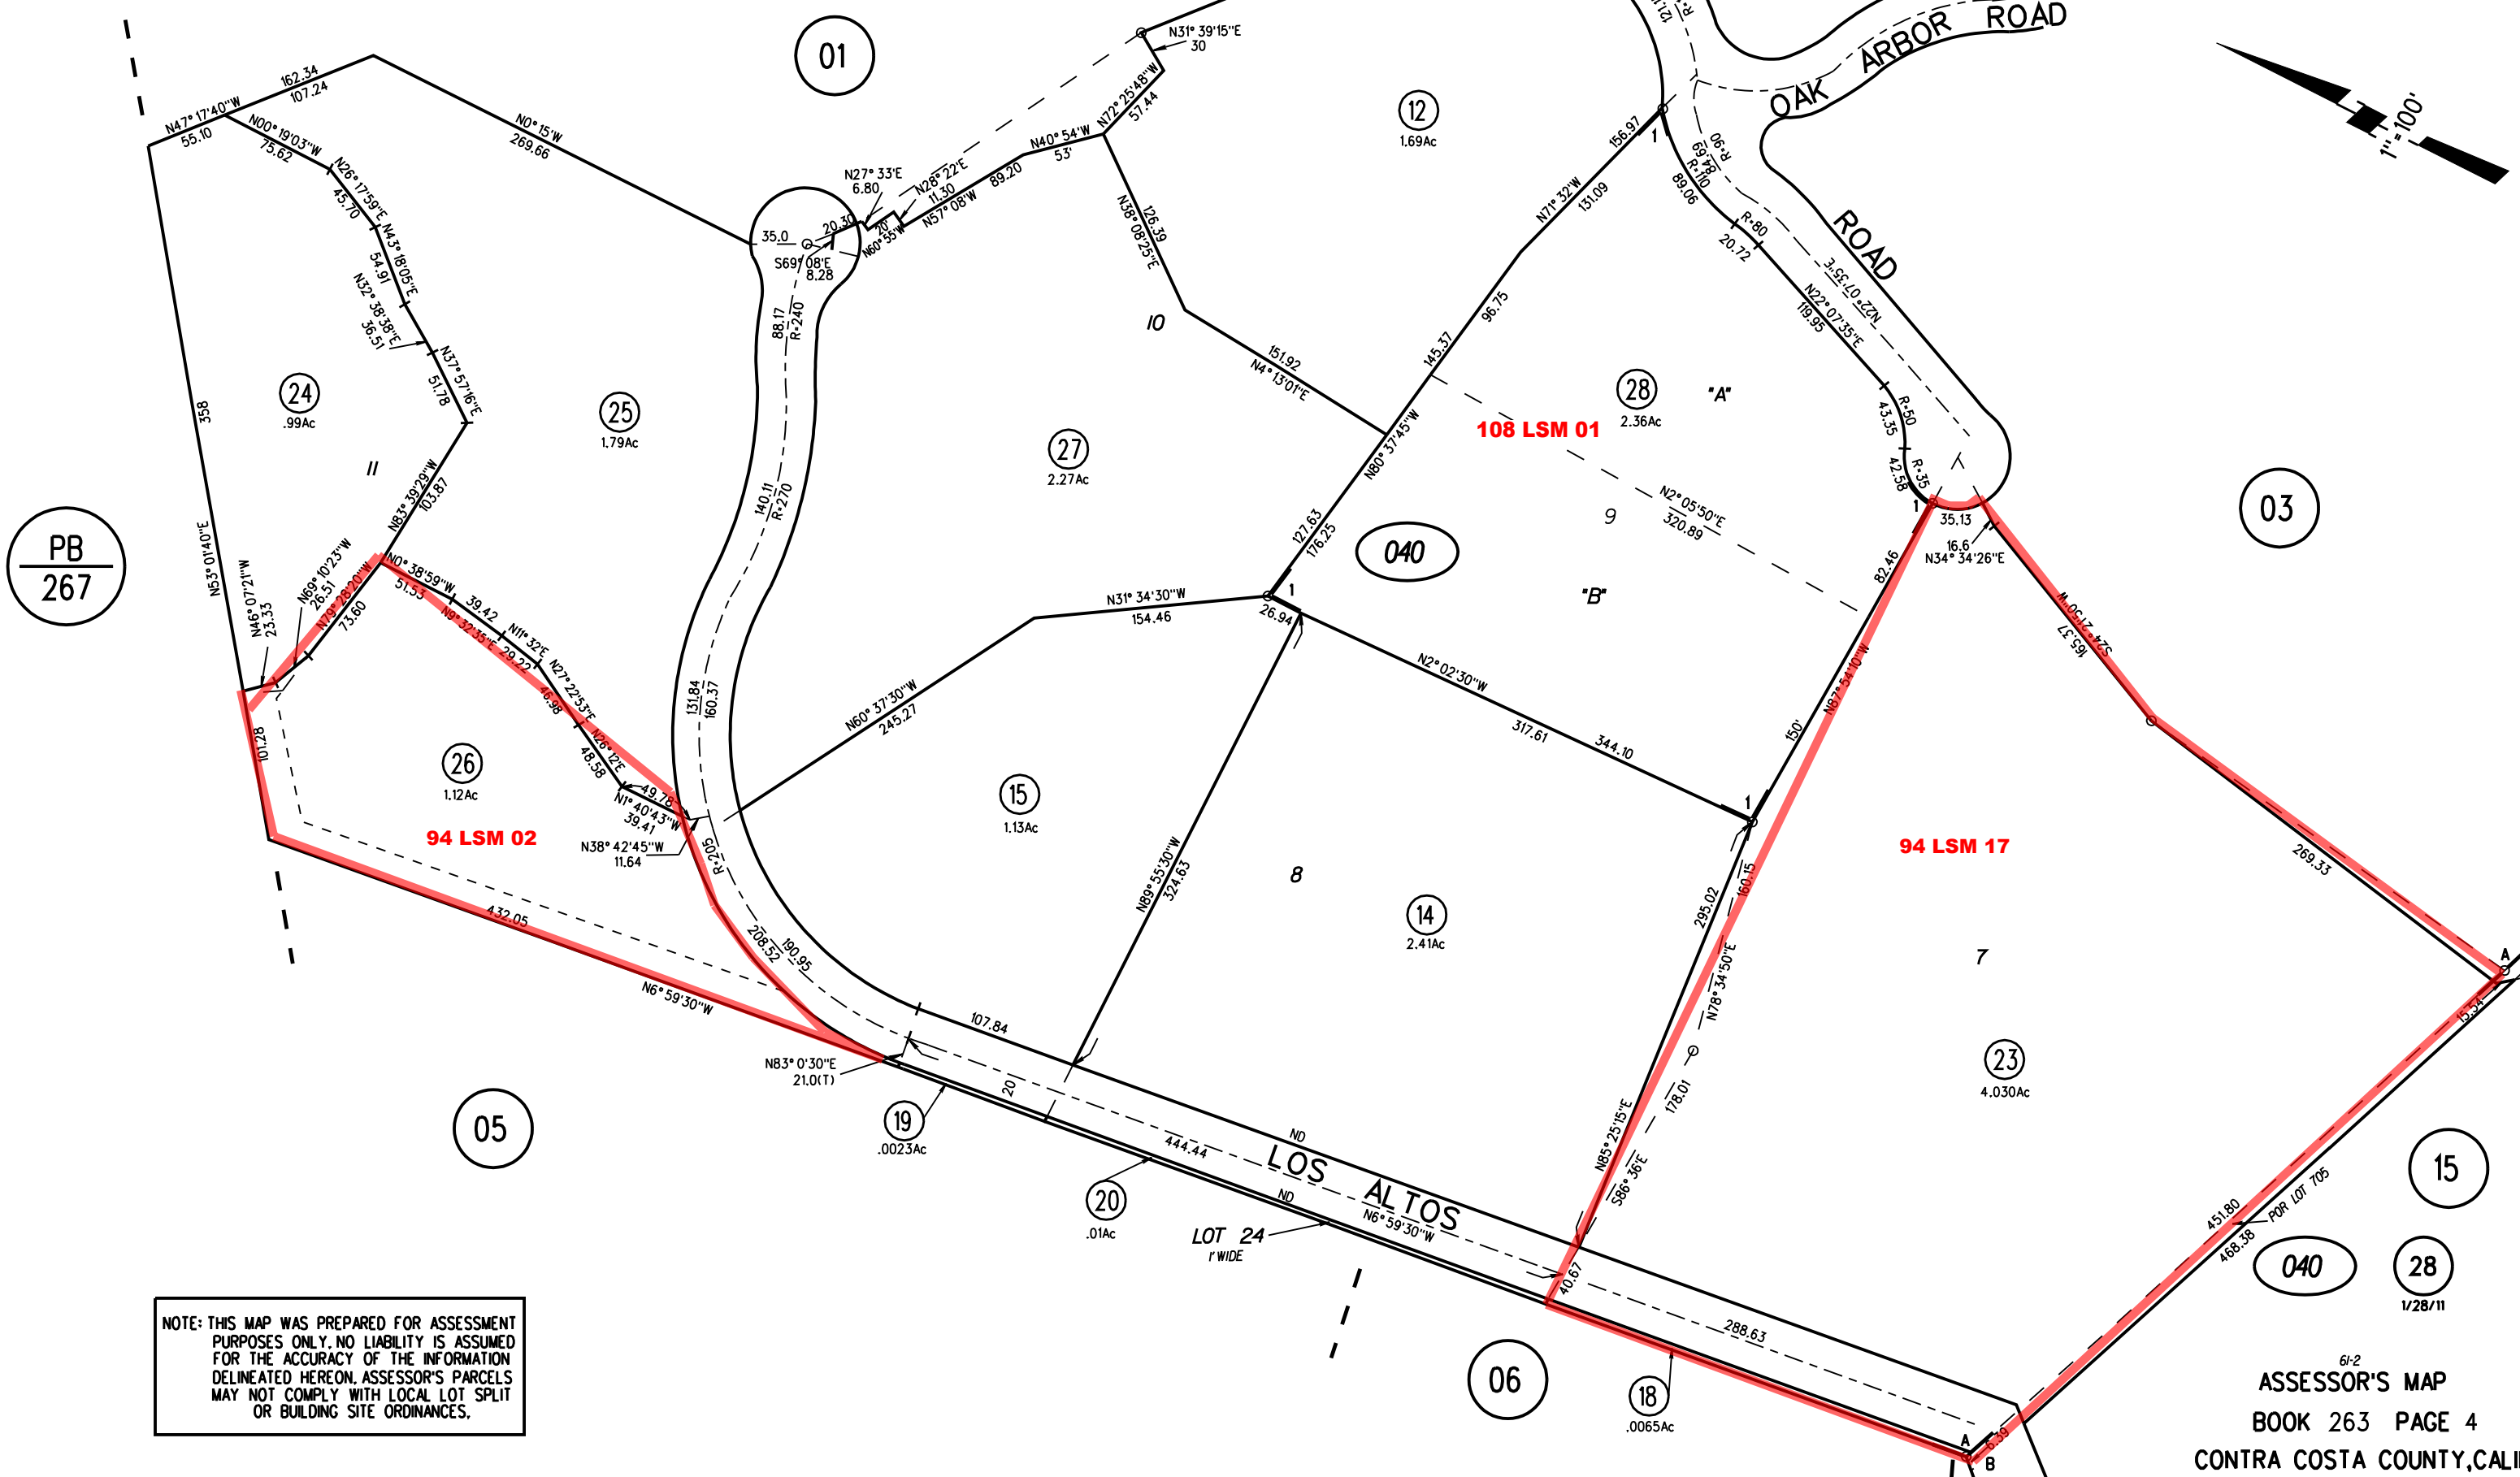

A- FAIRWAY ACRES MB 21-576 9/18/1928
 B- HACIENDAS DELORINDA UNIT NO 7 MB 19-507 6/25/1926
 1- 112PM35 10/17/84

NOTE: THIS MAP WAS PREPARED FOR ASSESSMENT PURPOSES ONLY. NO LIABILITY IS ASSUMED FOR THE ACCURACY OF THE INFORMATION DELINEATED HEREON. ASSESSOR'S PARCELS MAY NOT COMPLY WITH LOCAL LOT SPLIT OR BUILDING SITE ORDINANCES.