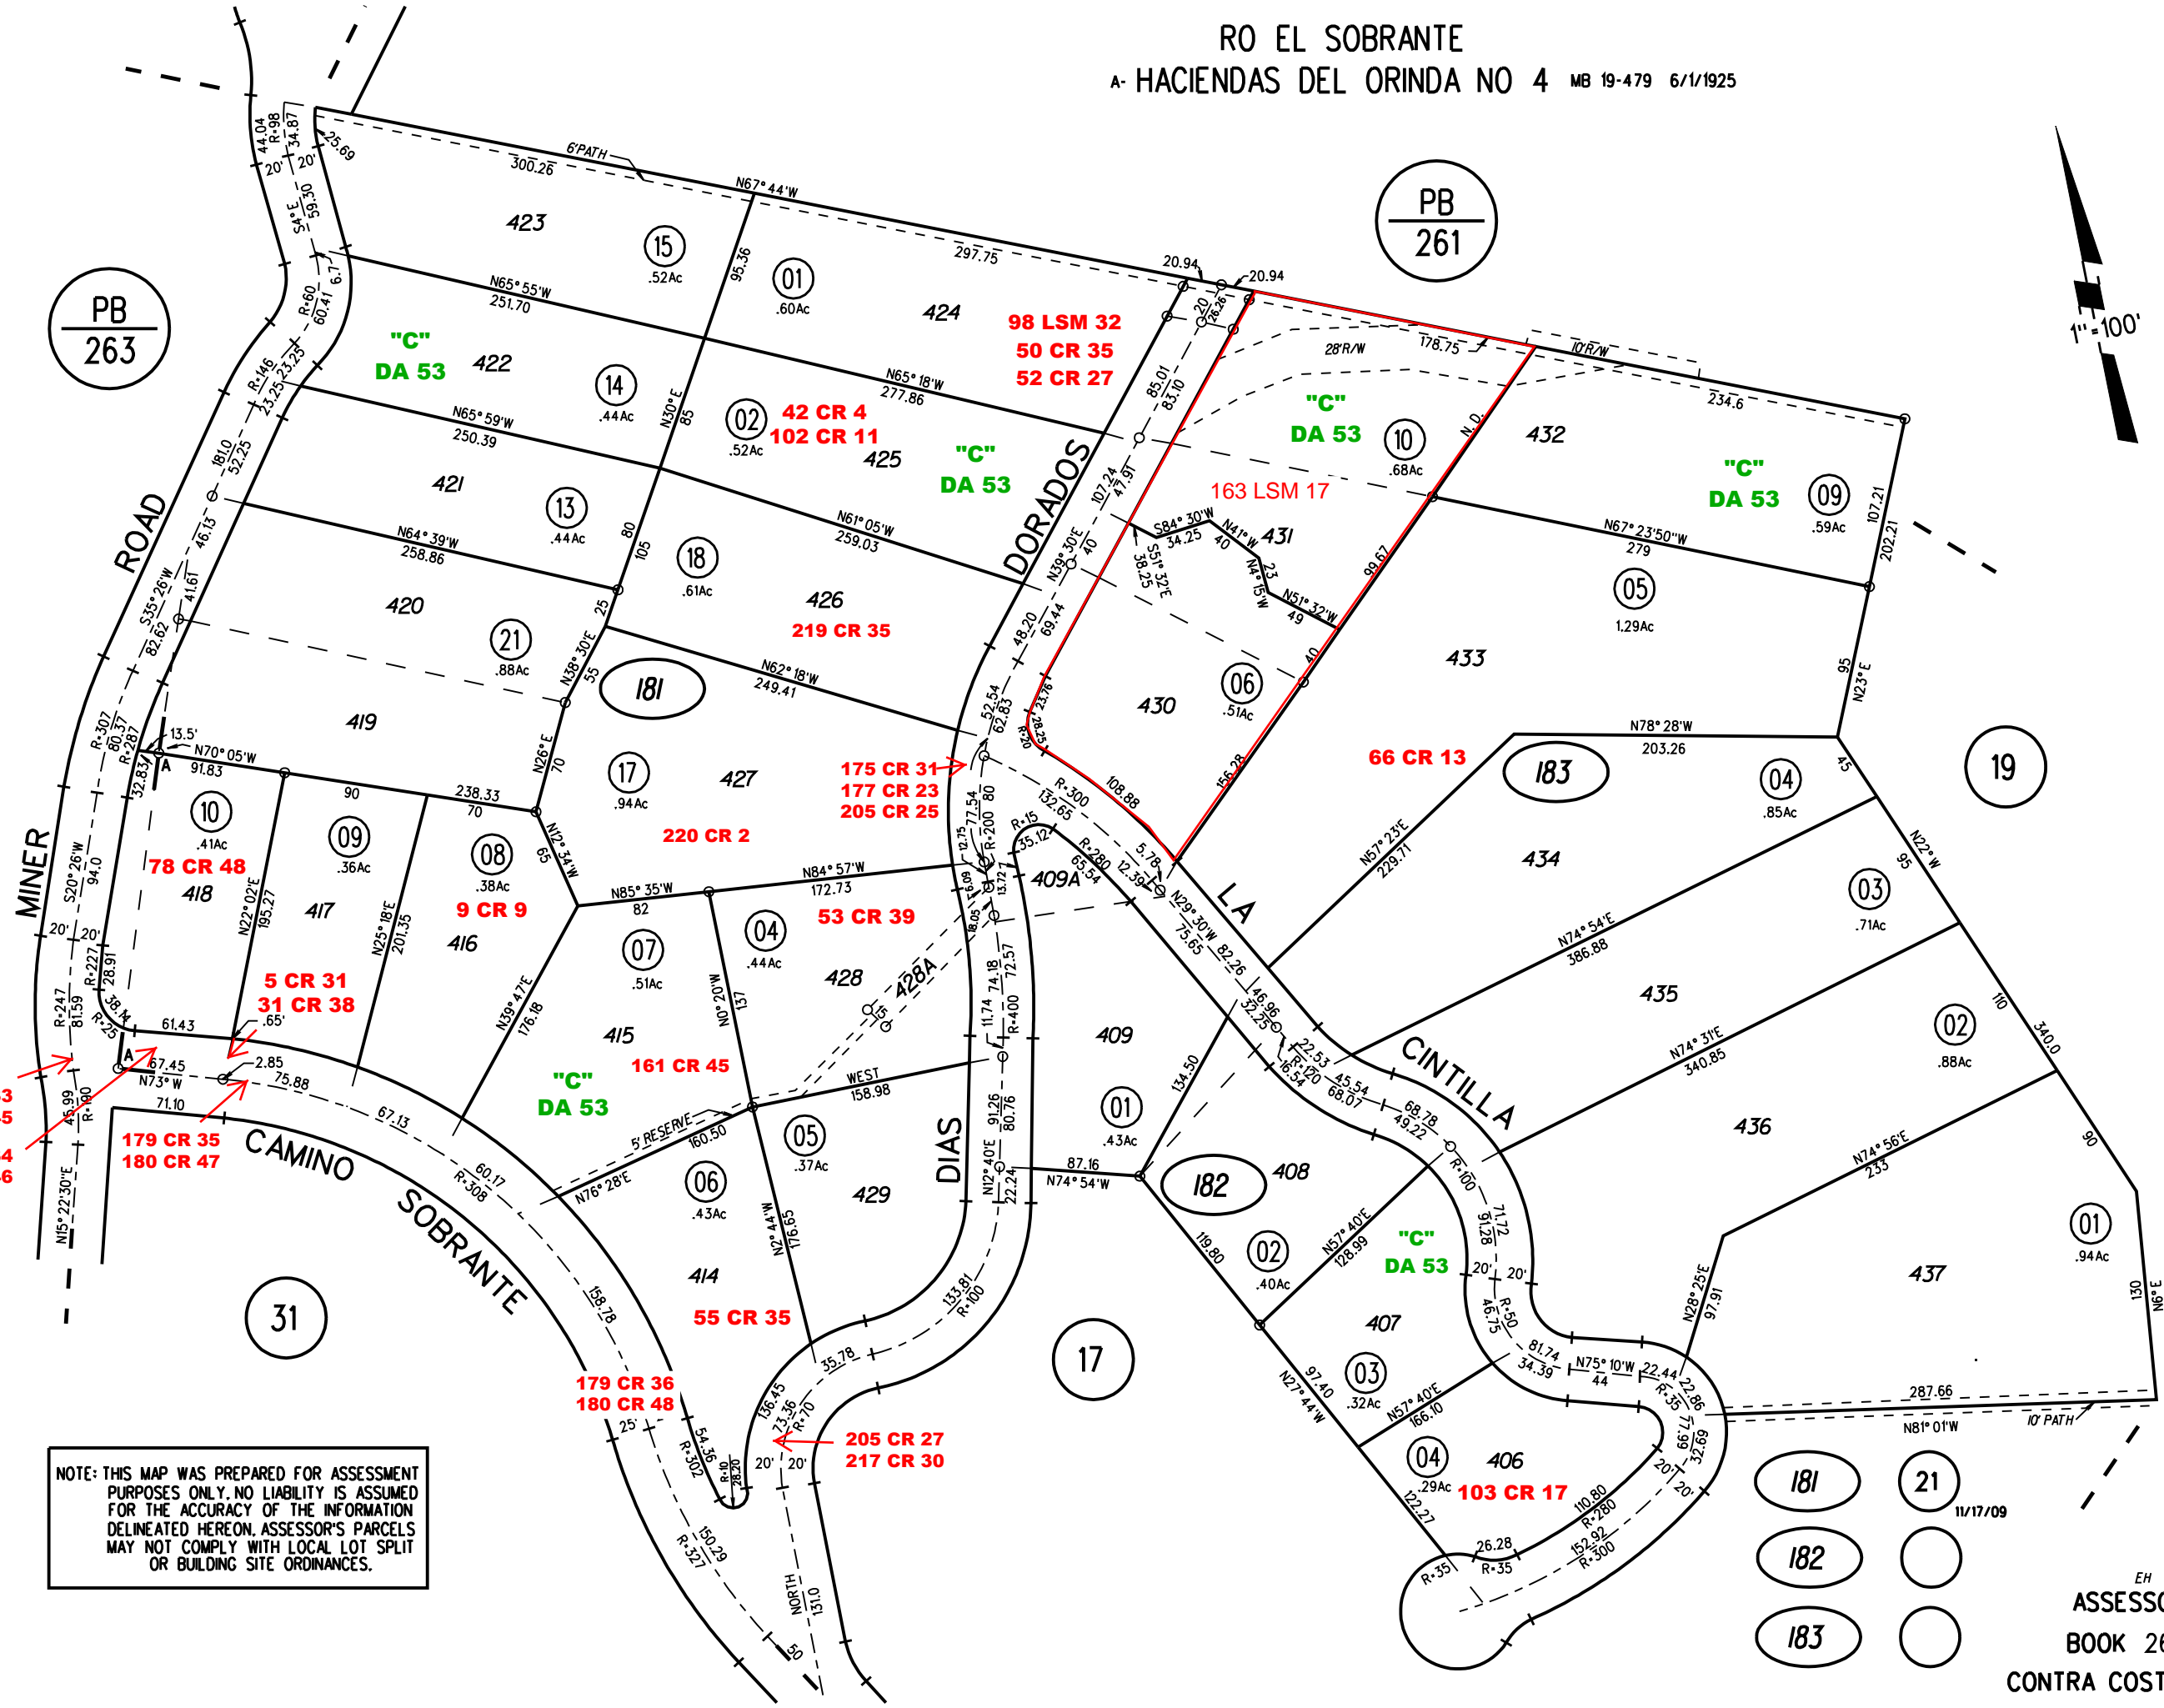

RO EL SOBRANTE
 A- HACIENDAS DEL ORINDA NO 4 MB 19-479 6/1/1925

PB
263

PB
261

NOTE: THIS MAP WAS PREPARED FOR ASSESSMENT PURPOSES ONLY. NO LIABILITY IS ASSUMED FOR THE ACCURACY OF THE INFORMATION DELINEATED HEREON. ASSESSOR'S PARCELS MAY NOT COMPLY WITH LOCAL LOT SPLIT OR BUILDING SITE ORDINANCES.

- 181
- 21
- 182
- 11/17/09
- 183