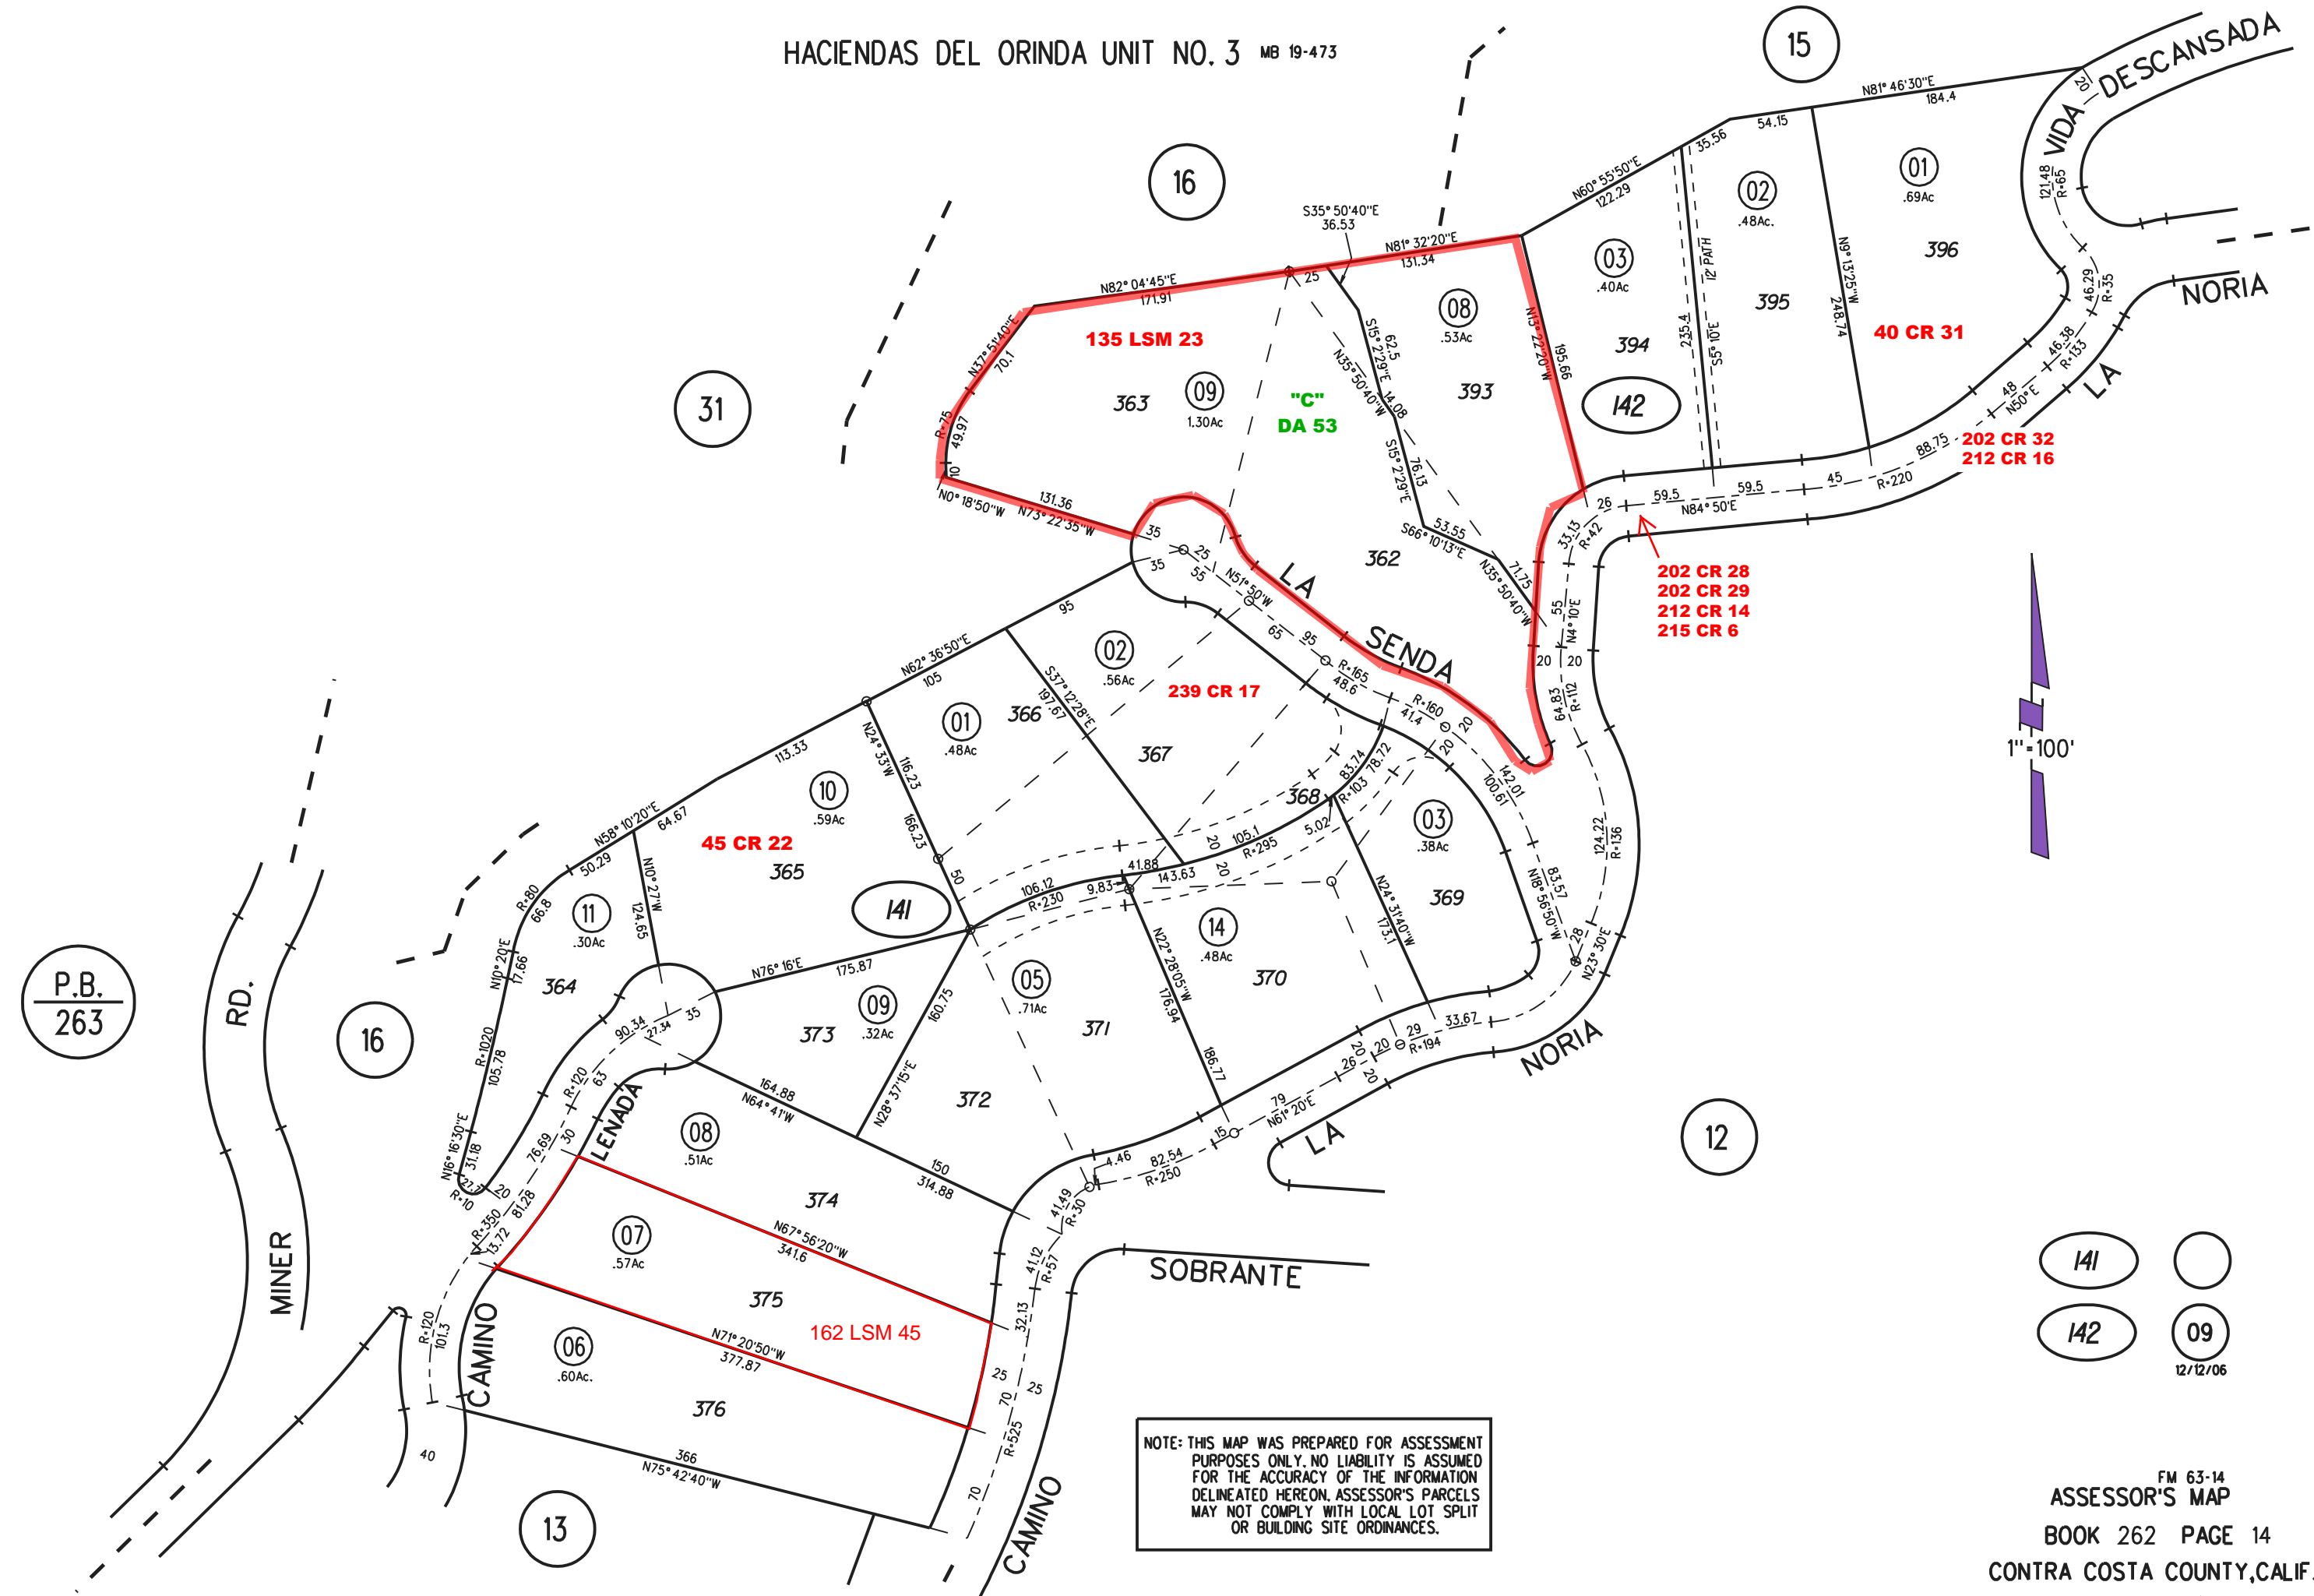

HACIENDAS DEL ORINDA UNIT NO. 3 MB 19-473

P.B.
263

NOTE: THIS MAP WAS PREPARED FOR ASSESSMENT PURPOSES ONLY. NO LIABILITY IS ASSUMED FOR THE ACCURACY OF THE INFORMATION DELINEATED HEREON. ASSESSOR'S PARCELS MAY NOT COMPLY WITH LOCAL LOT SPLIT OR BUILDING SITE ORDINANCES.

141
142
09
12/12/06