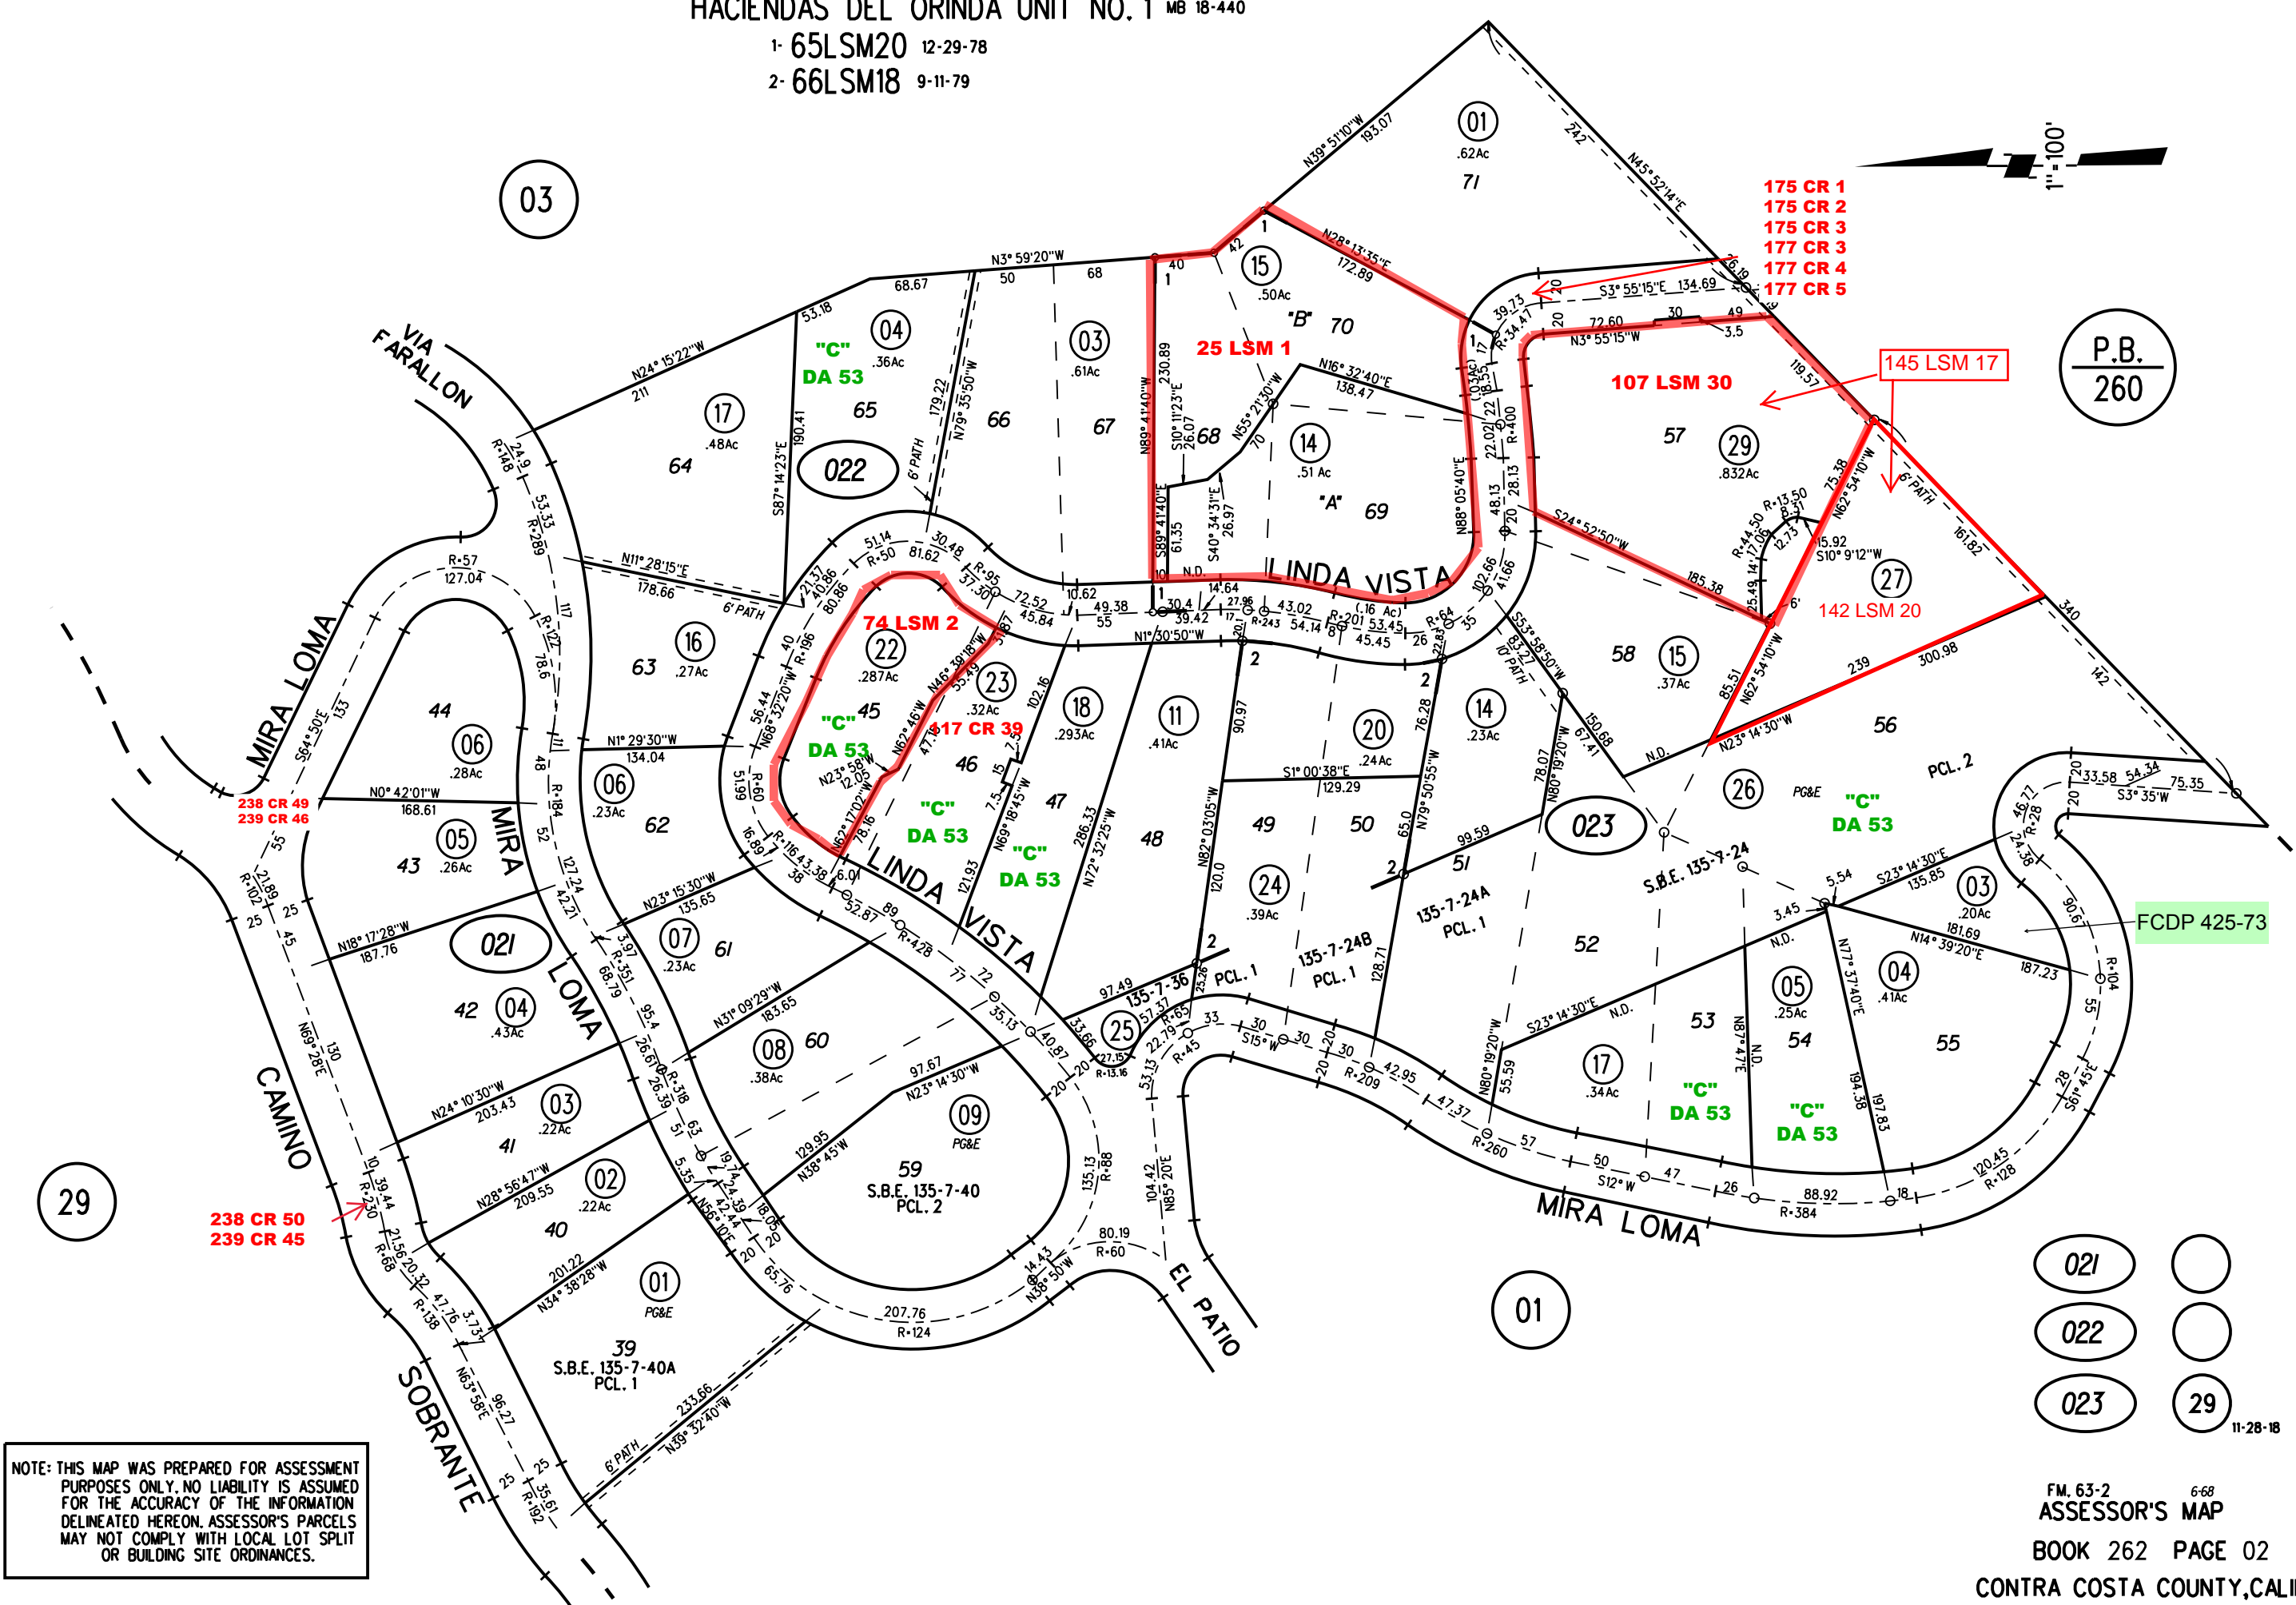

HACIENDAS DEL ORINDA UNIT NO. 1 MB 18-440

1- 65LSM20 12-29-78

2- 66LSM18 9-11-79

NOTE: THIS MAP WAS PREPARED FOR ASSESSMENT PURPOSES ONLY. NO LIABILITY IS ASSUMED FOR THE ACCURACY OF THE INFORMATION DELINEATED HEREON. ASSESSOR'S PARCELS MAY NOT COMPLY WITH LOCAL LOT SPLIT OR BUILDING SITE ORDINANCES.

- 175 CR 1
- 175 CR 2
- 175 CR 3
- 177 CR 4
- 177 CR 5

P.B.
260

FCDP 425-73

021	○
022	○
023	○
29	○

11-28-18