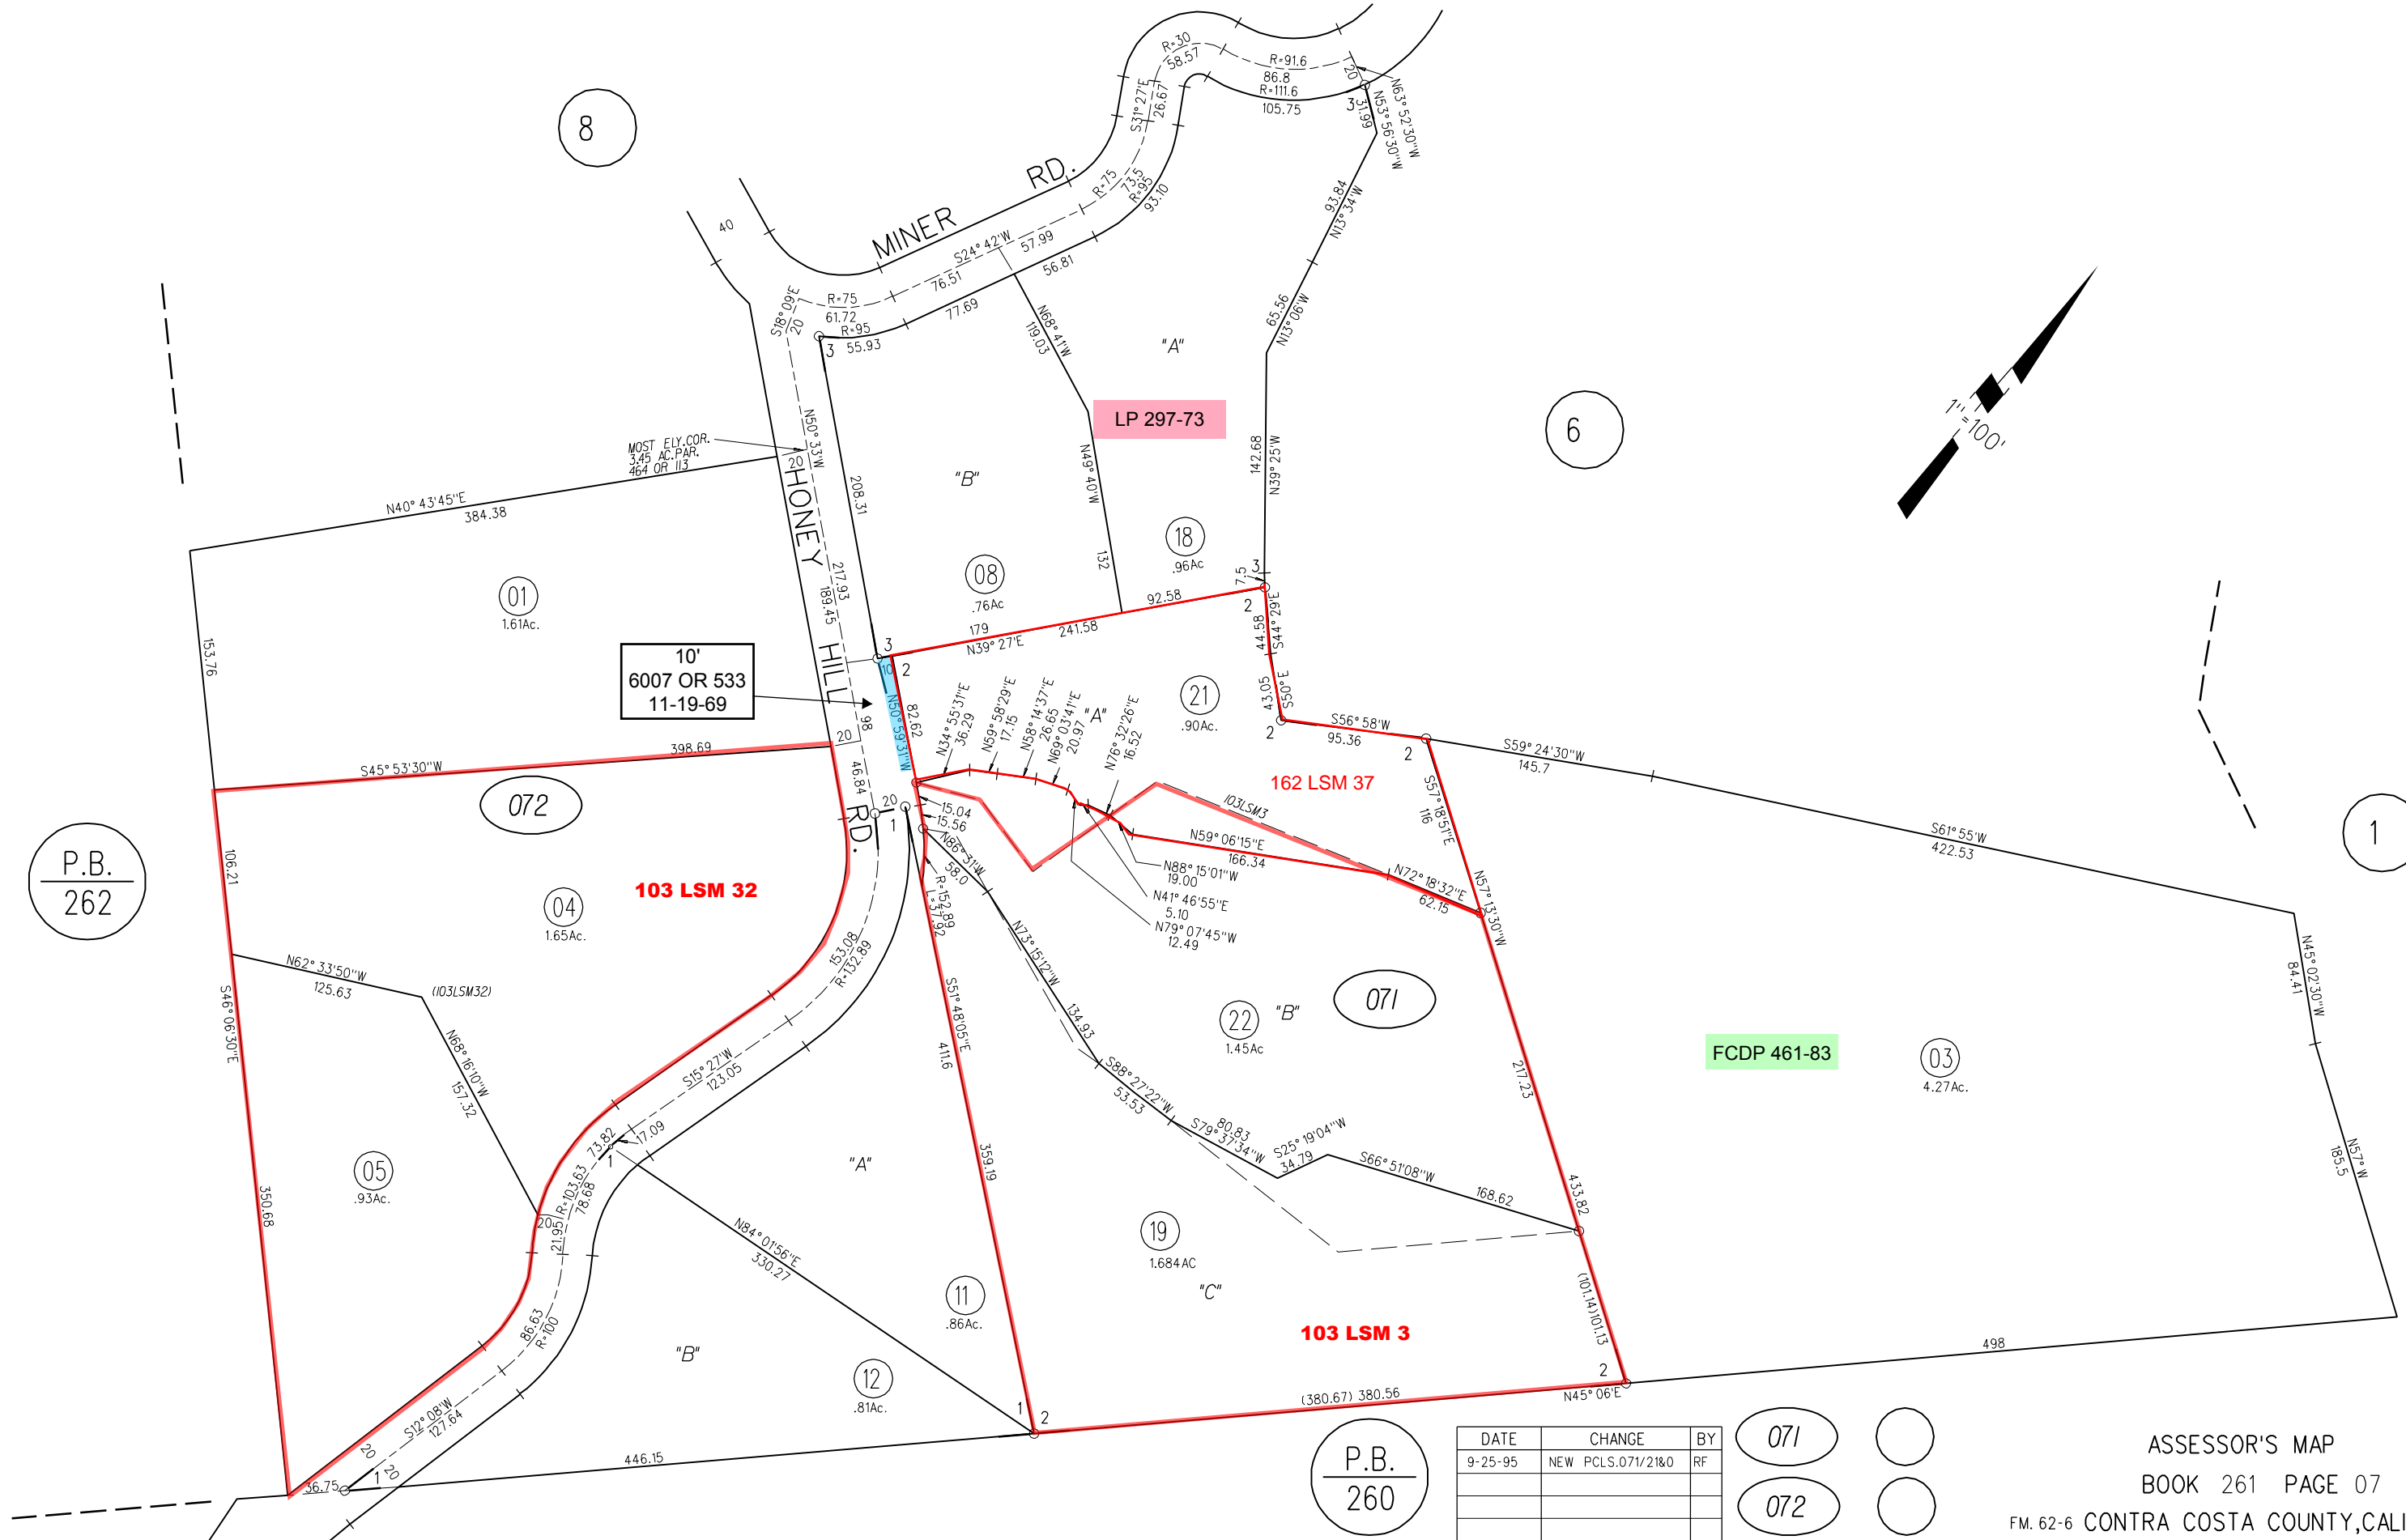

RANCHO EL SOBRANTE
 1- RECORD OF SURVEY 29 L.S.M. 27 8-19-64

2 - 1970 - 11 P.M. 6 - 11/19/69
 3 - 17 P.M. 45 8-11-71

P.B.
262

P.B.
260

DATE	CHANGE	BY
9-25-95	NEW PCLS.071/21&0	RF