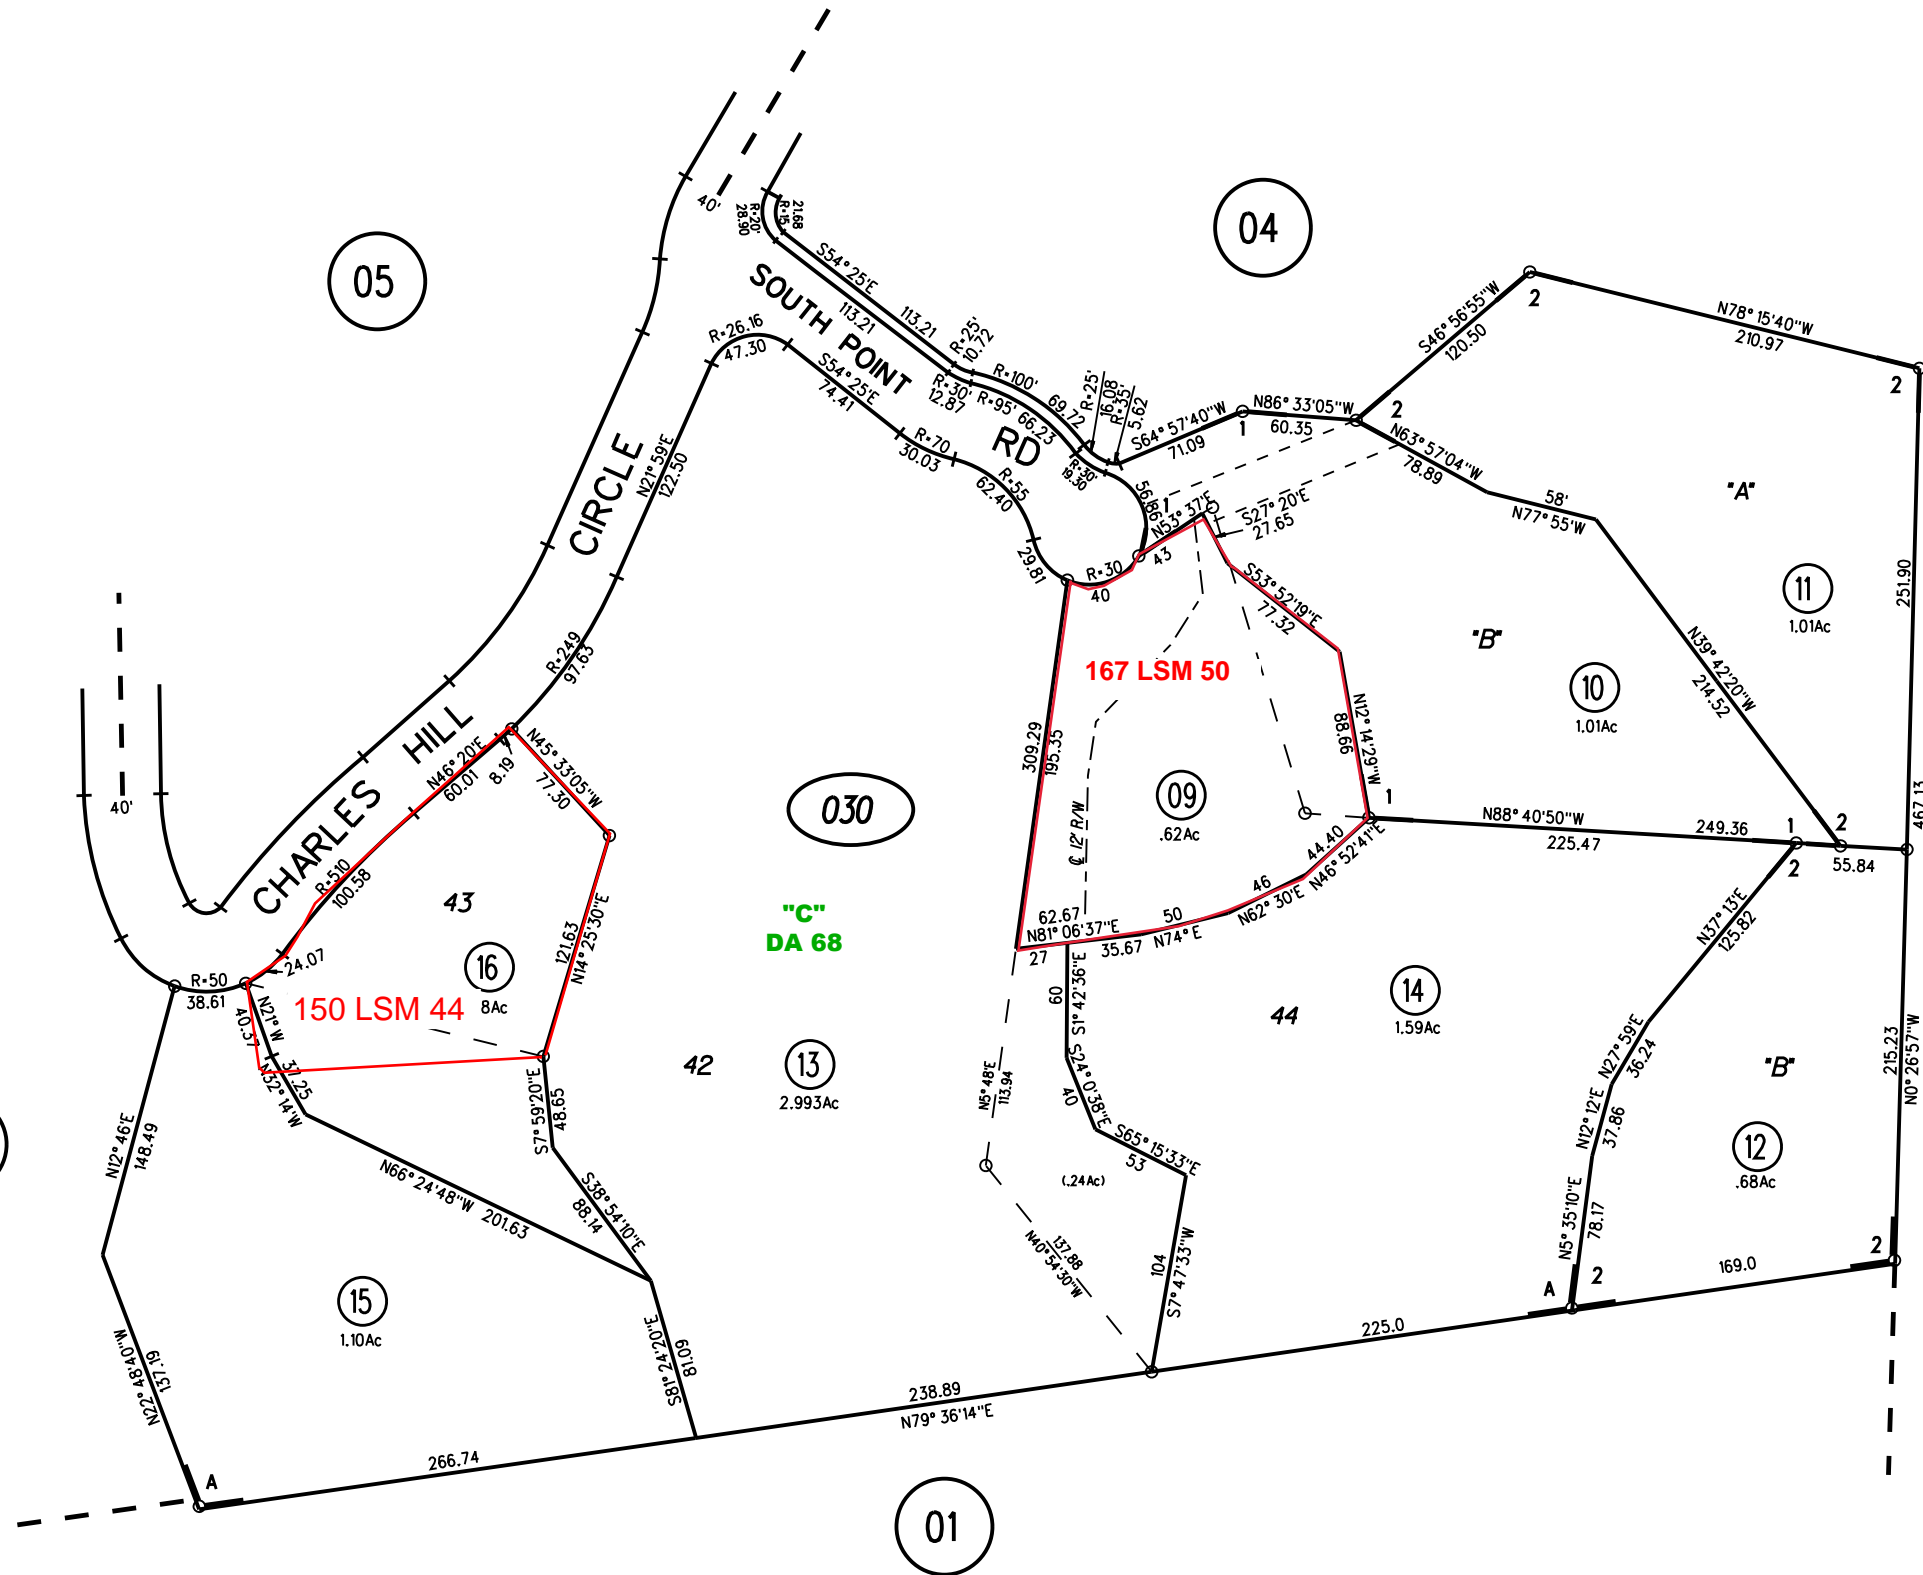

POR RO EL SOBRANTE

A- MONTE VISTA MB 22-637 8/16/1937

1- 51PM23 1-6-77

2- 70PM19 9-27-78

P.B.
249

NOTE: THIS MAP WAS PREPARED FOR ASSESSMENT PURPOSES ONLY. NO LIABILITY IS ASSUMED FOR THE ACCURACY OF THE INFORMATION DELINEATED HEREON. ASSESSOR'S PARCELS MAY NOT COMPLY WITH LOCAL LOT SPLIT OR BUILDING SITE ORDINANCES.

030 15,16
3/16/18