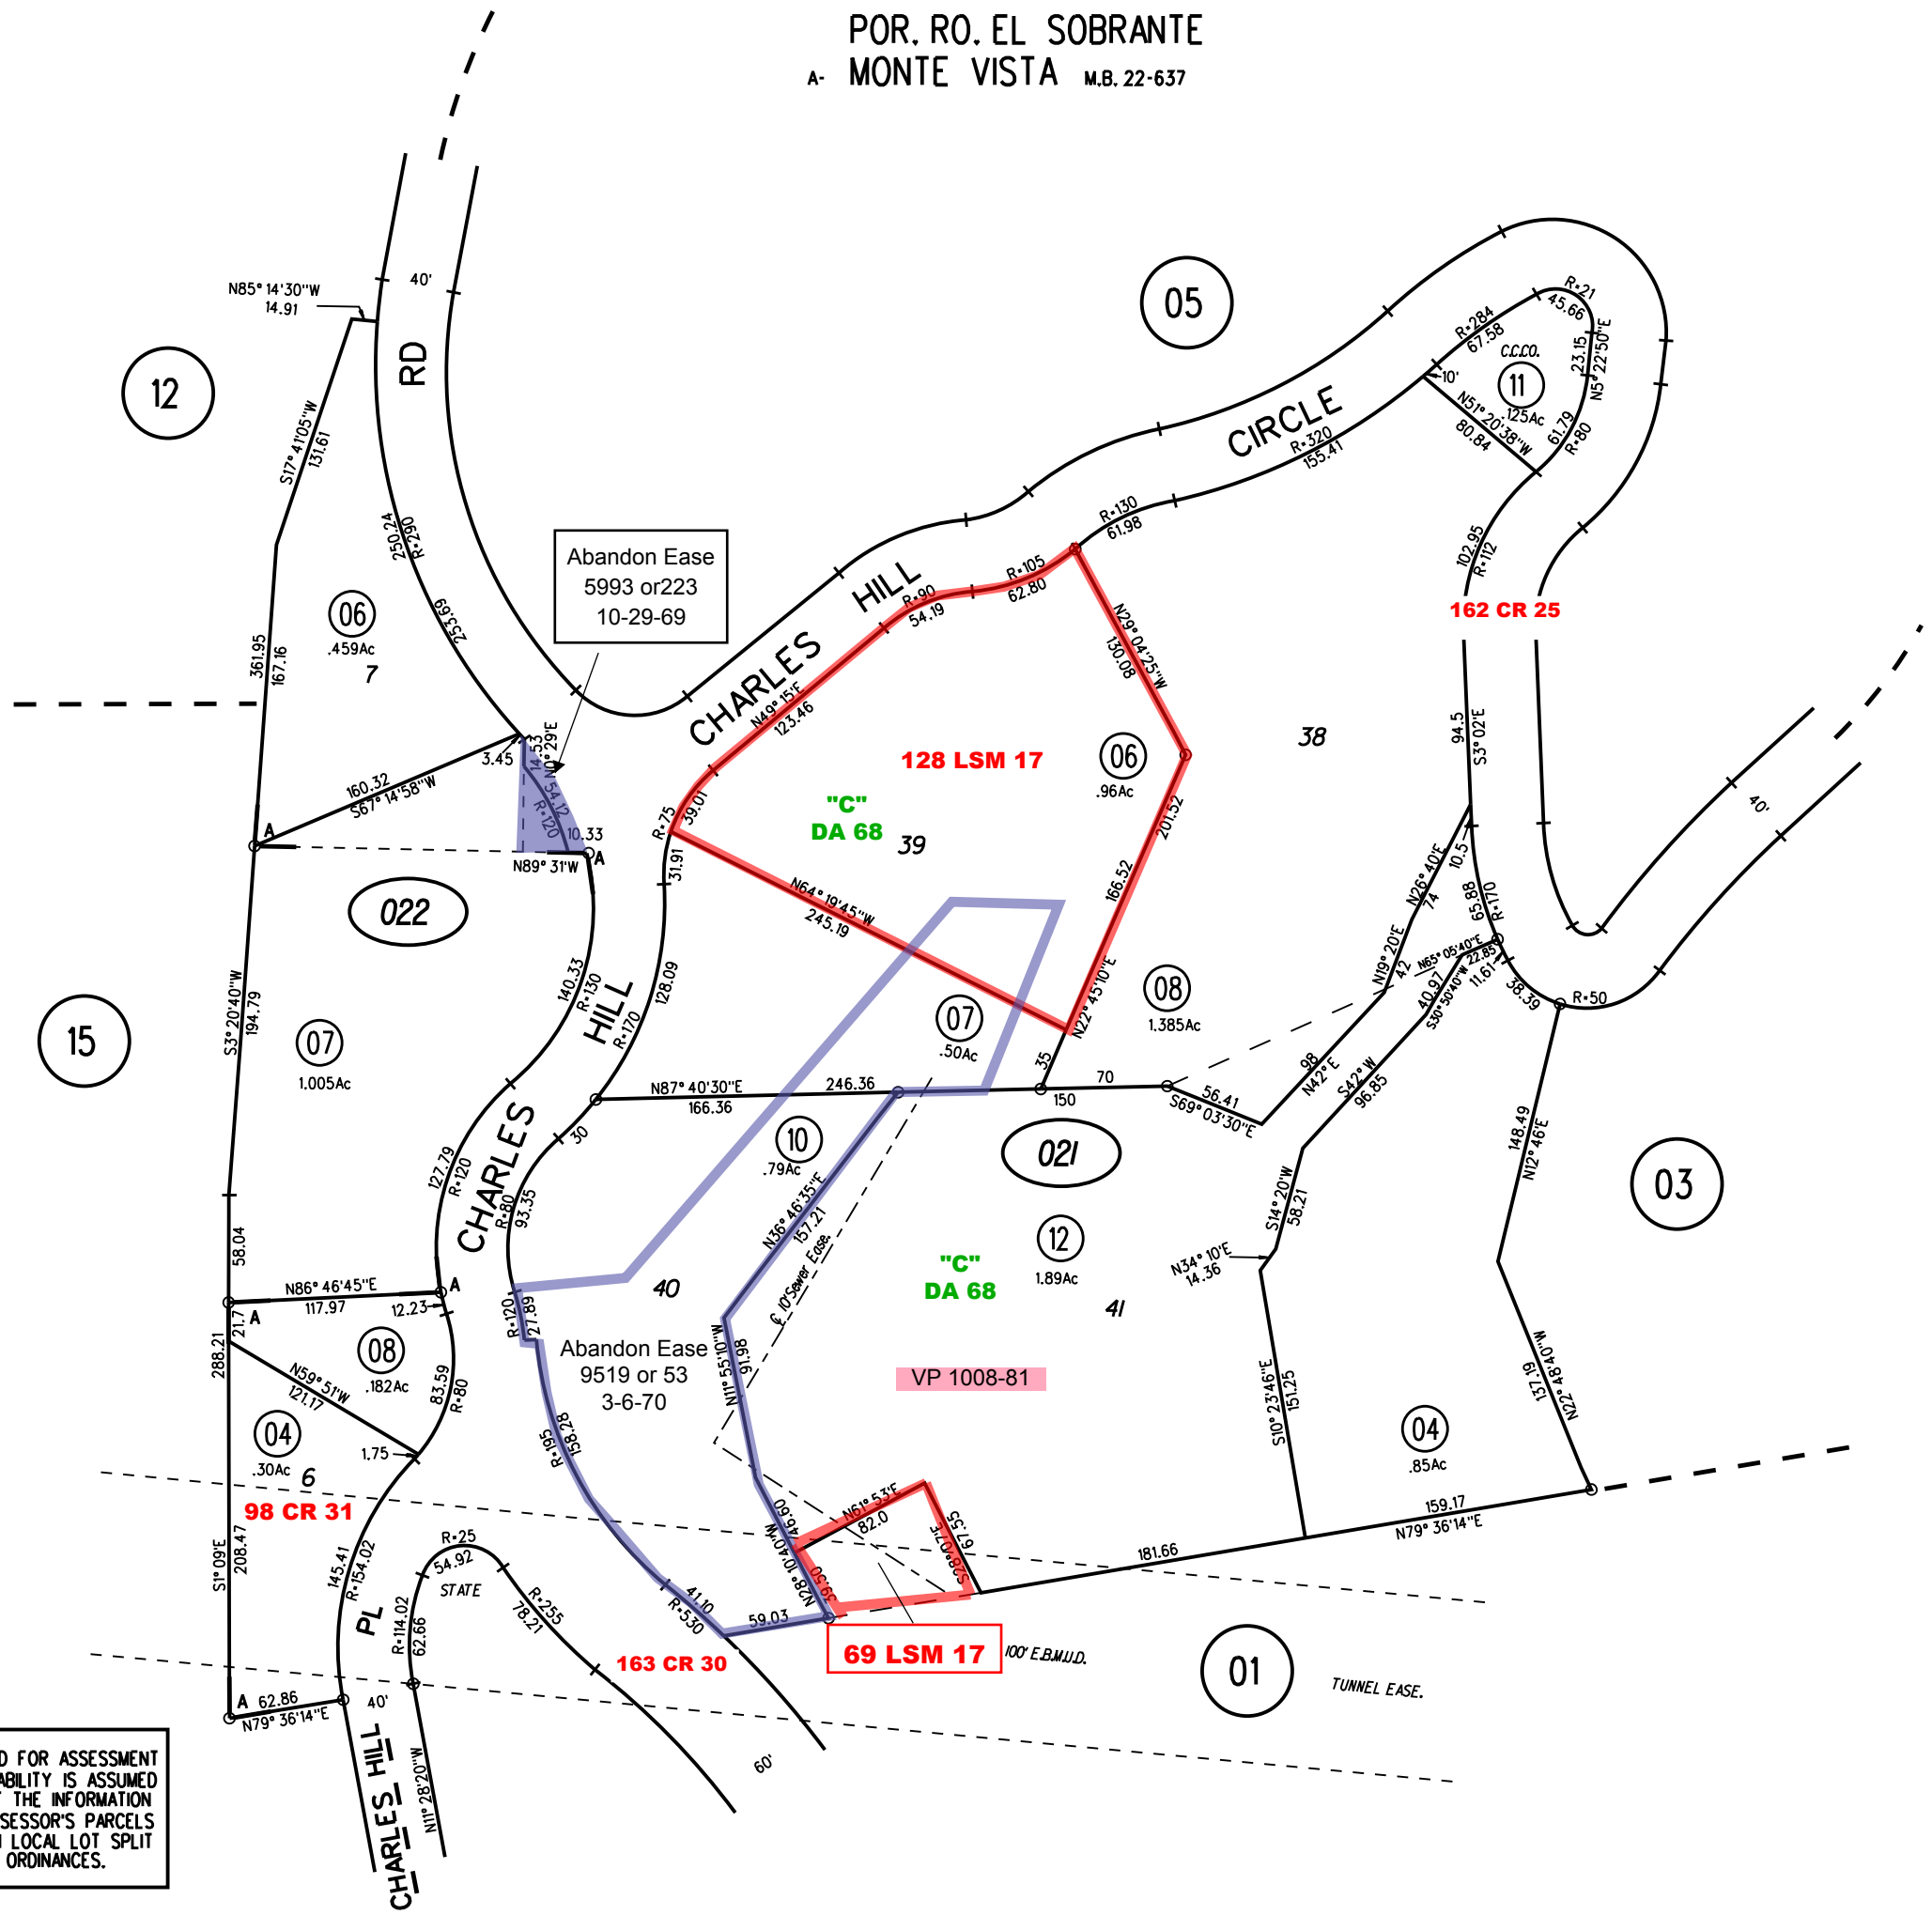

POR. RO. EL SOBRANTE
 A- MONTE VISTA M.B. 22-637

NOTE: THIS MAP WAS PREPARED FOR ASSESSMENT PURPOSES ONLY. NO LIABILITY IS ASSUMED FOR THE ACCURACY OF THE INFORMATION DELINEATED HEREON. ASSESSOR'S PARCELS MAY NOT COMPLY WITH LOCAL LOT SPLIT OR BUILDING SITE ORDINANCES.