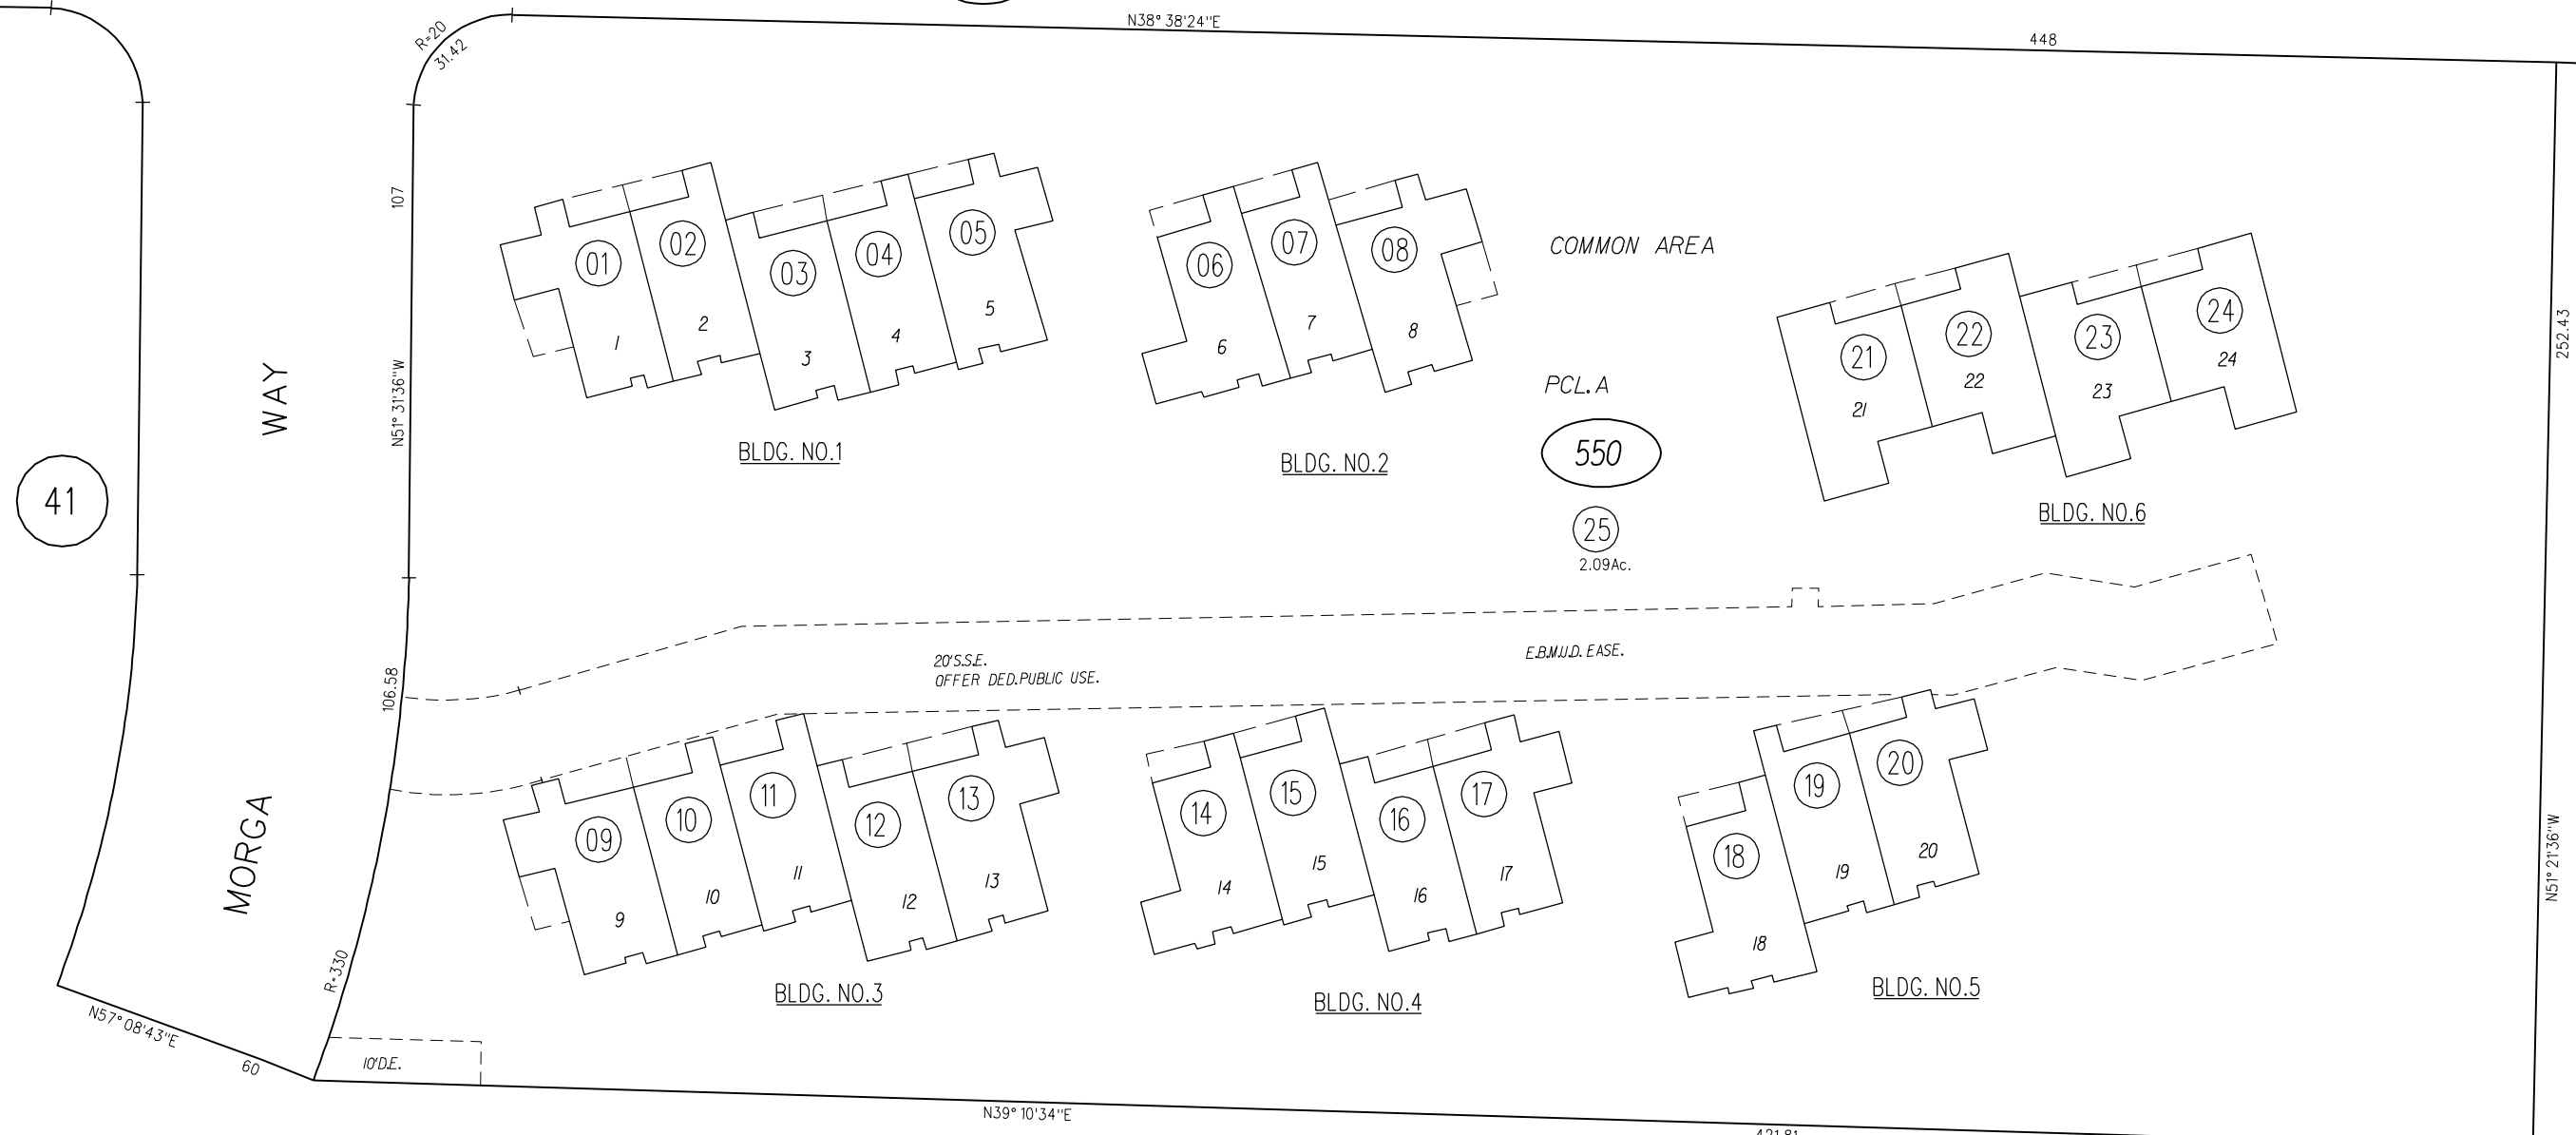

CANYON RD.

MORGA

ROAD

PB
255

41

52

41

53

550

2-13-74 FM 258-41
ASSESSOR'S MAP

BOOK 258 PAGE 55
CONTRA COSTA COUNTY, CALIF.