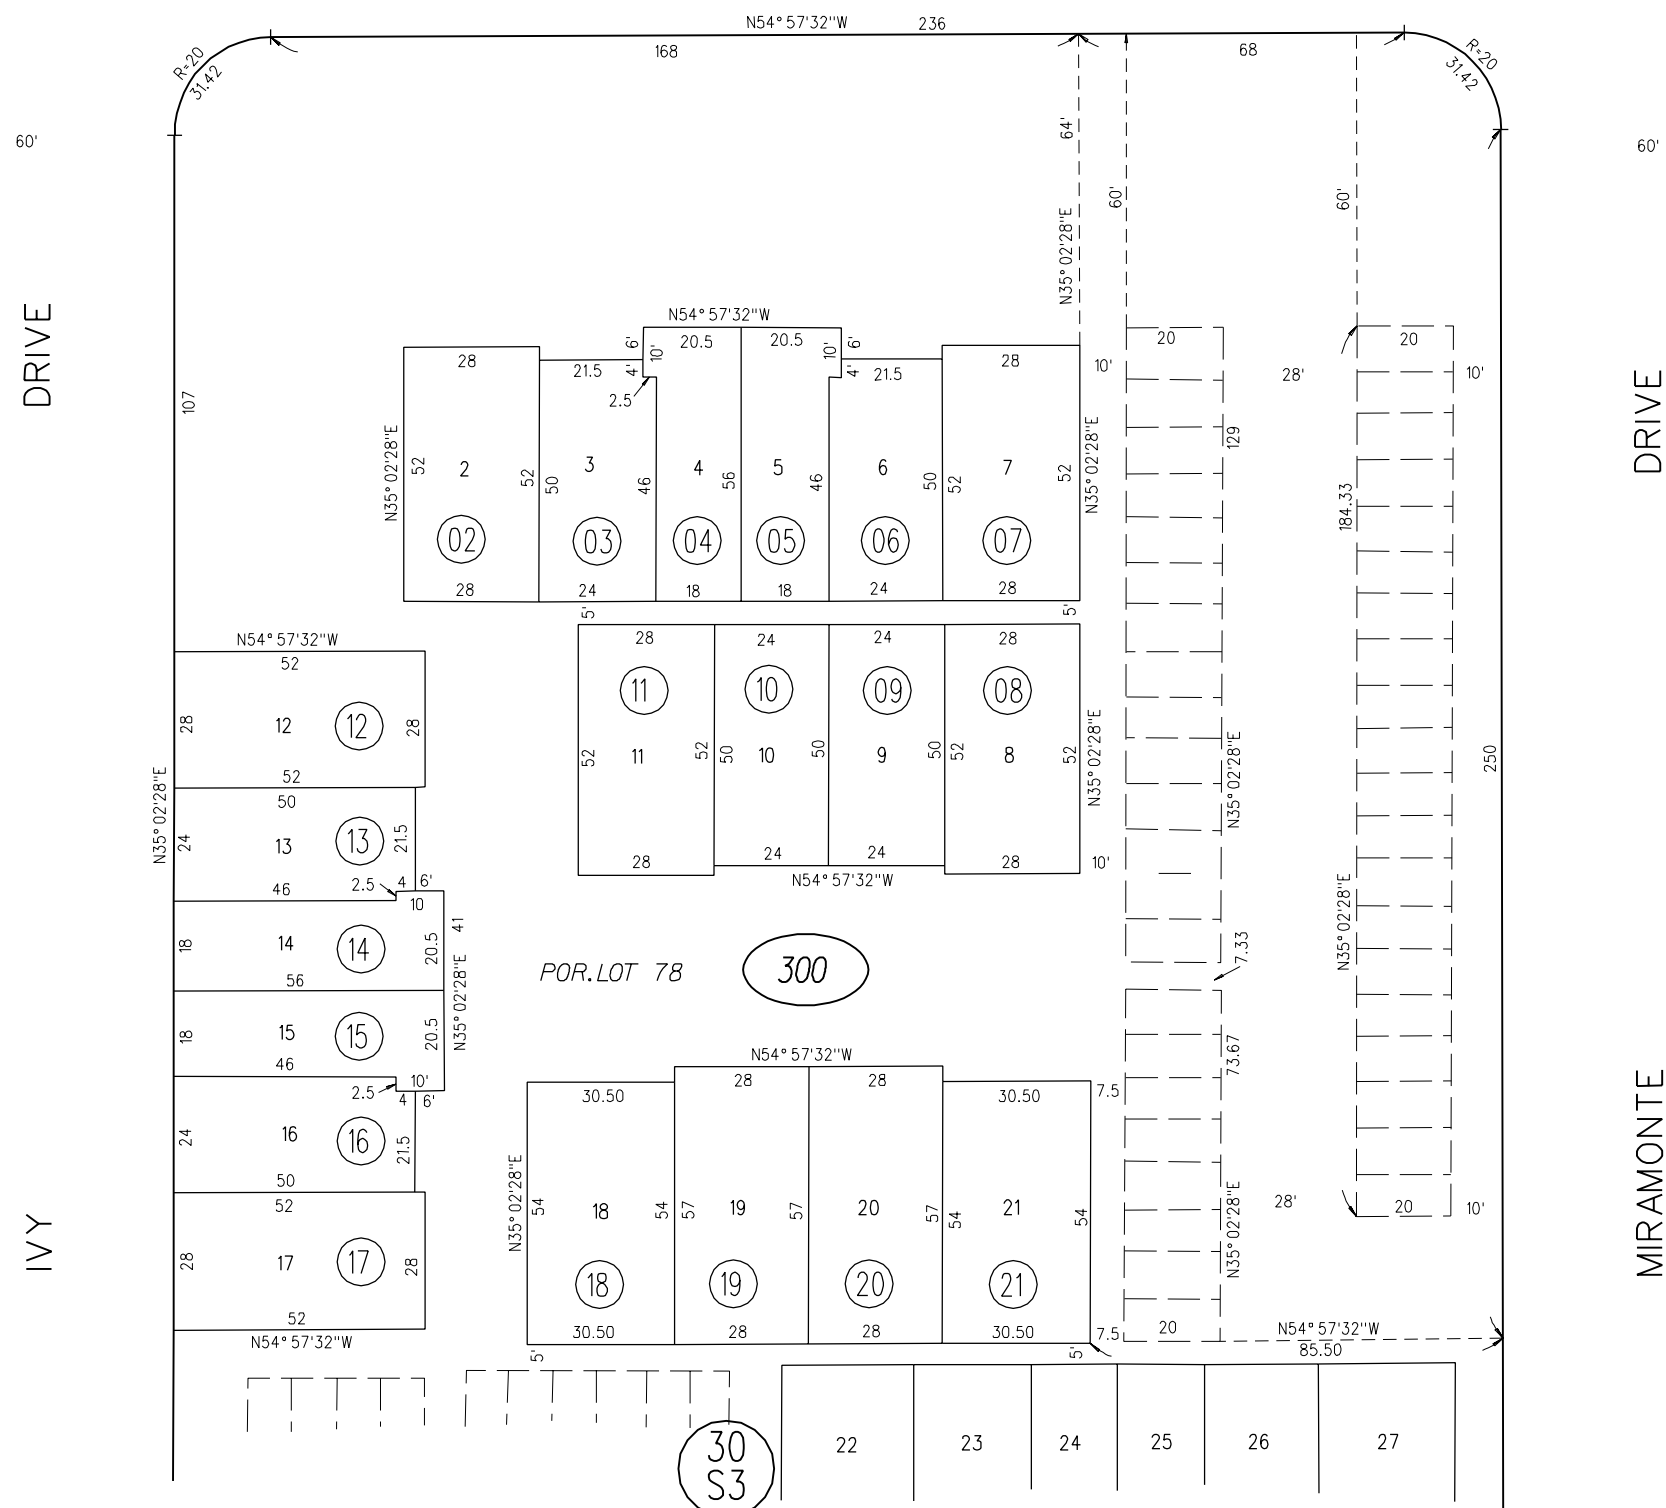

PB
271

1965 ROLL TRACT 3294 M.B. 99-9

80' MORAGA WAY

PB
271

18

300

300

NOTE: THIS MAP WAS PREPARED FOR ASSESSMENT PURPOSES ONLY. NO LIABILITY IS ASSUMED FOR THE ACCURACY OF THE INFORMATION DELINEATED HEREON.