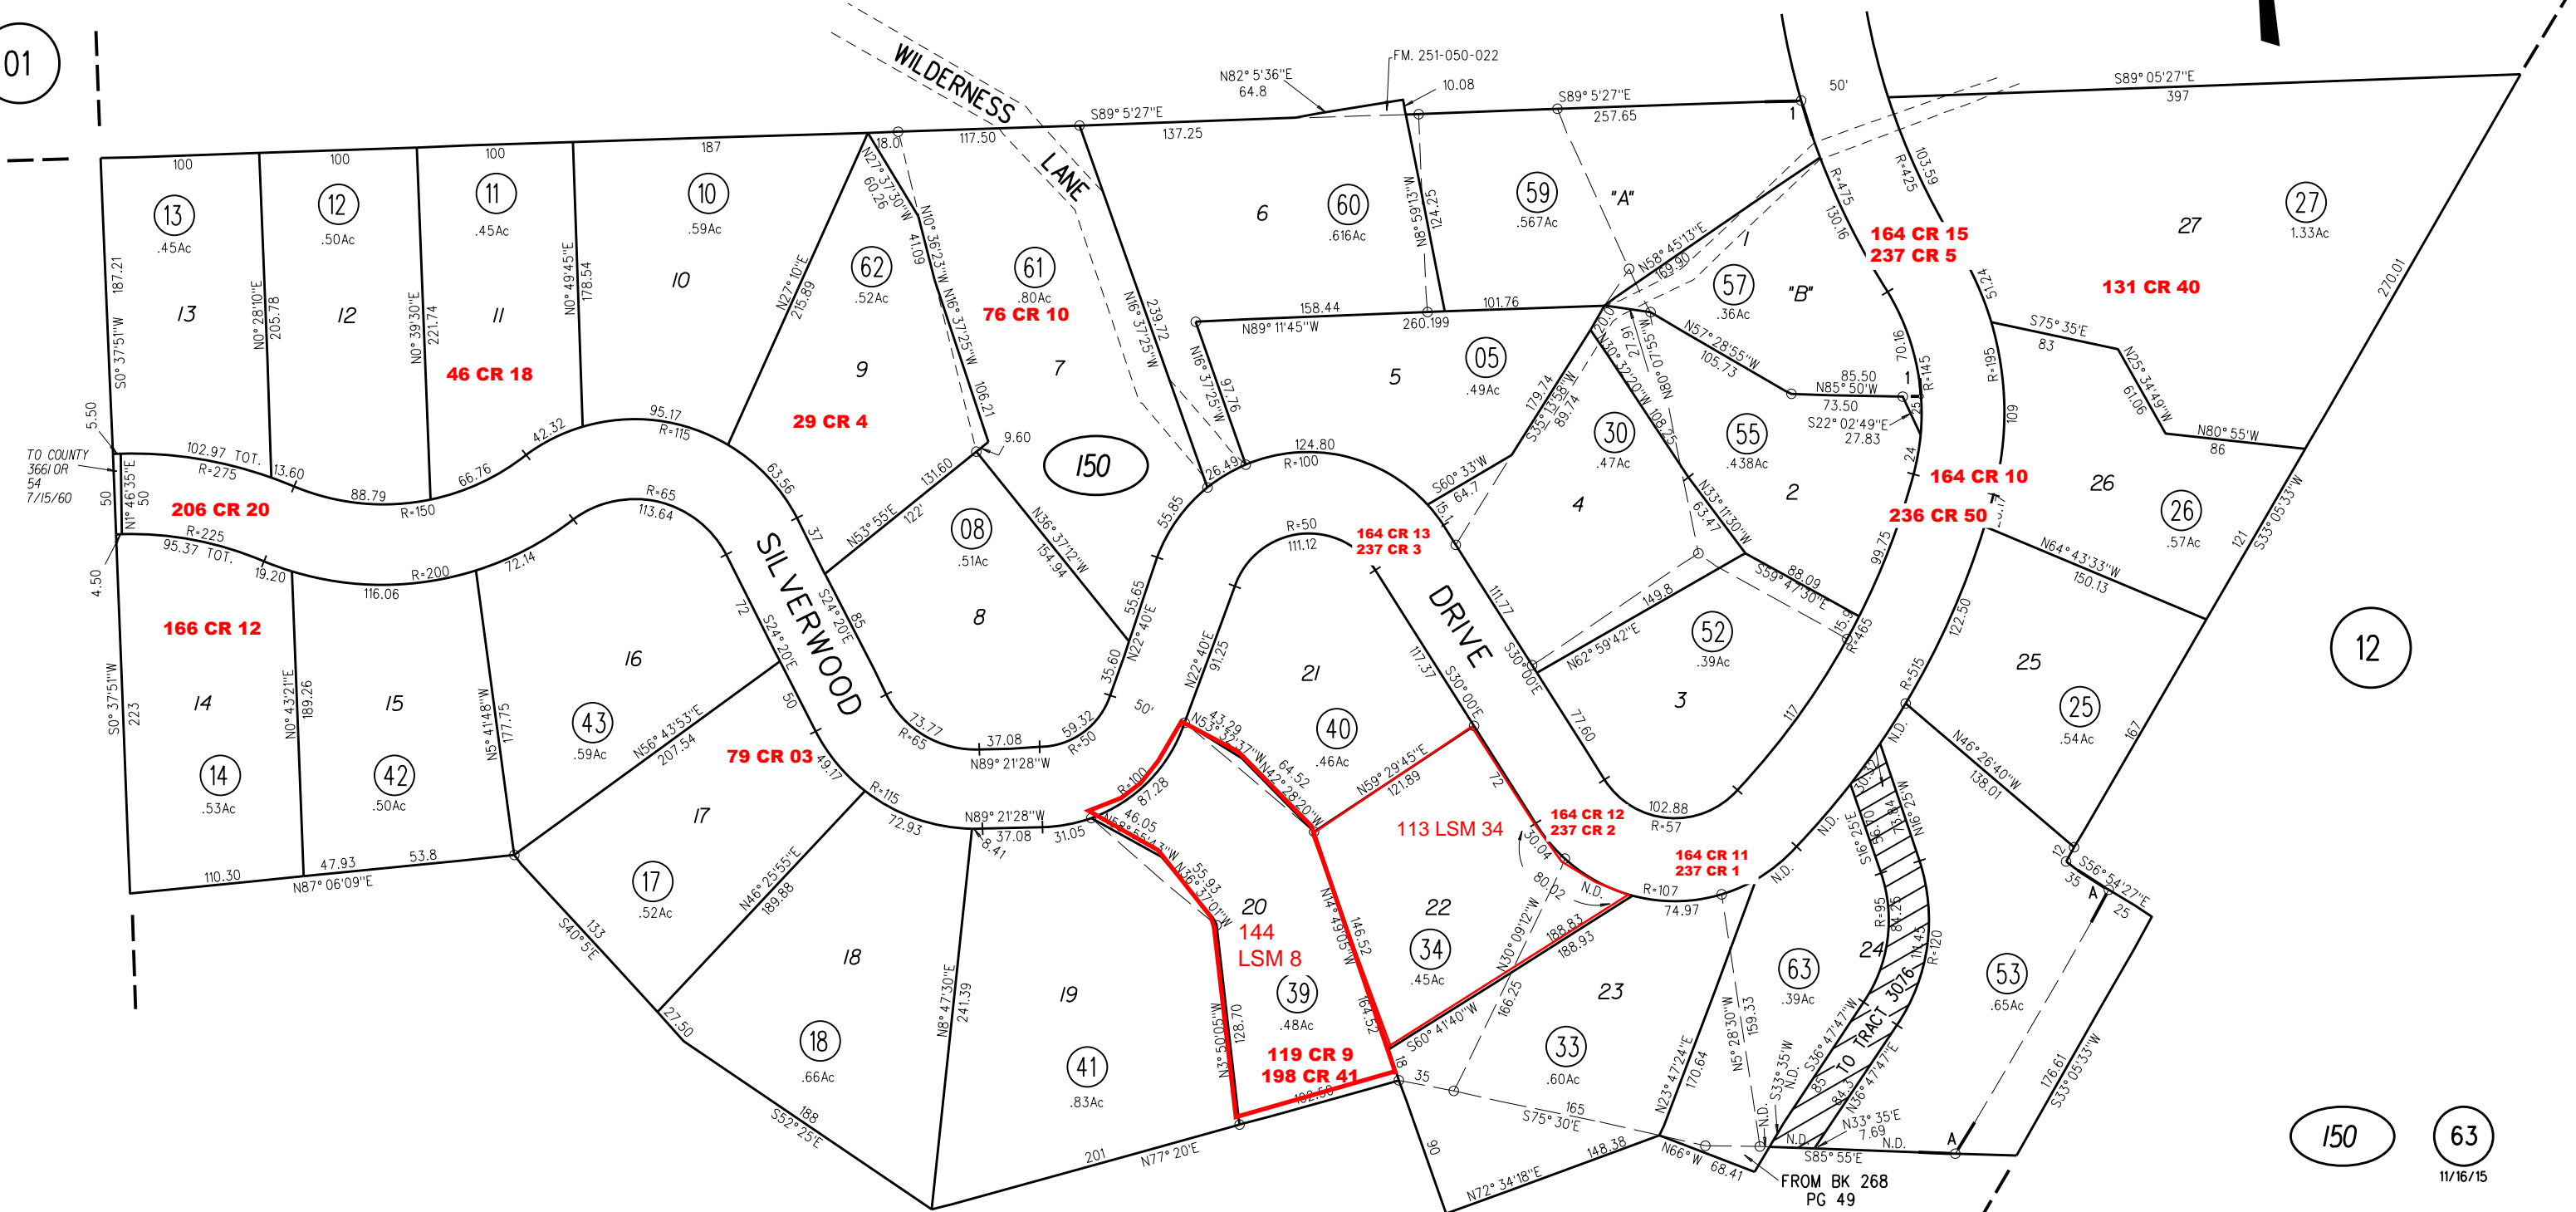

POR RANCHO ACALANES

A- TRACT 2678 MB 74-11 (HIDDEN VALLEY TERRACE) 7/23/59

1- 49LSM39 9/27/67

1" = 100'

01

05

12

150

63  
11/16/15

268  
49

NOTE: THIS MAP WAS PREPARED FOR ASSESSMENT PURPOSES ONLY. NO LIABILITY IS ASSUMED FOR THE ACCURACY OF THE INFORMATION DELINEATED HEREON. ASSESSOR'S PARCELS MAY NOT COMPLY WITH LOCAL LOT SPLIT OR BUILDING SITE ORDINANCES.