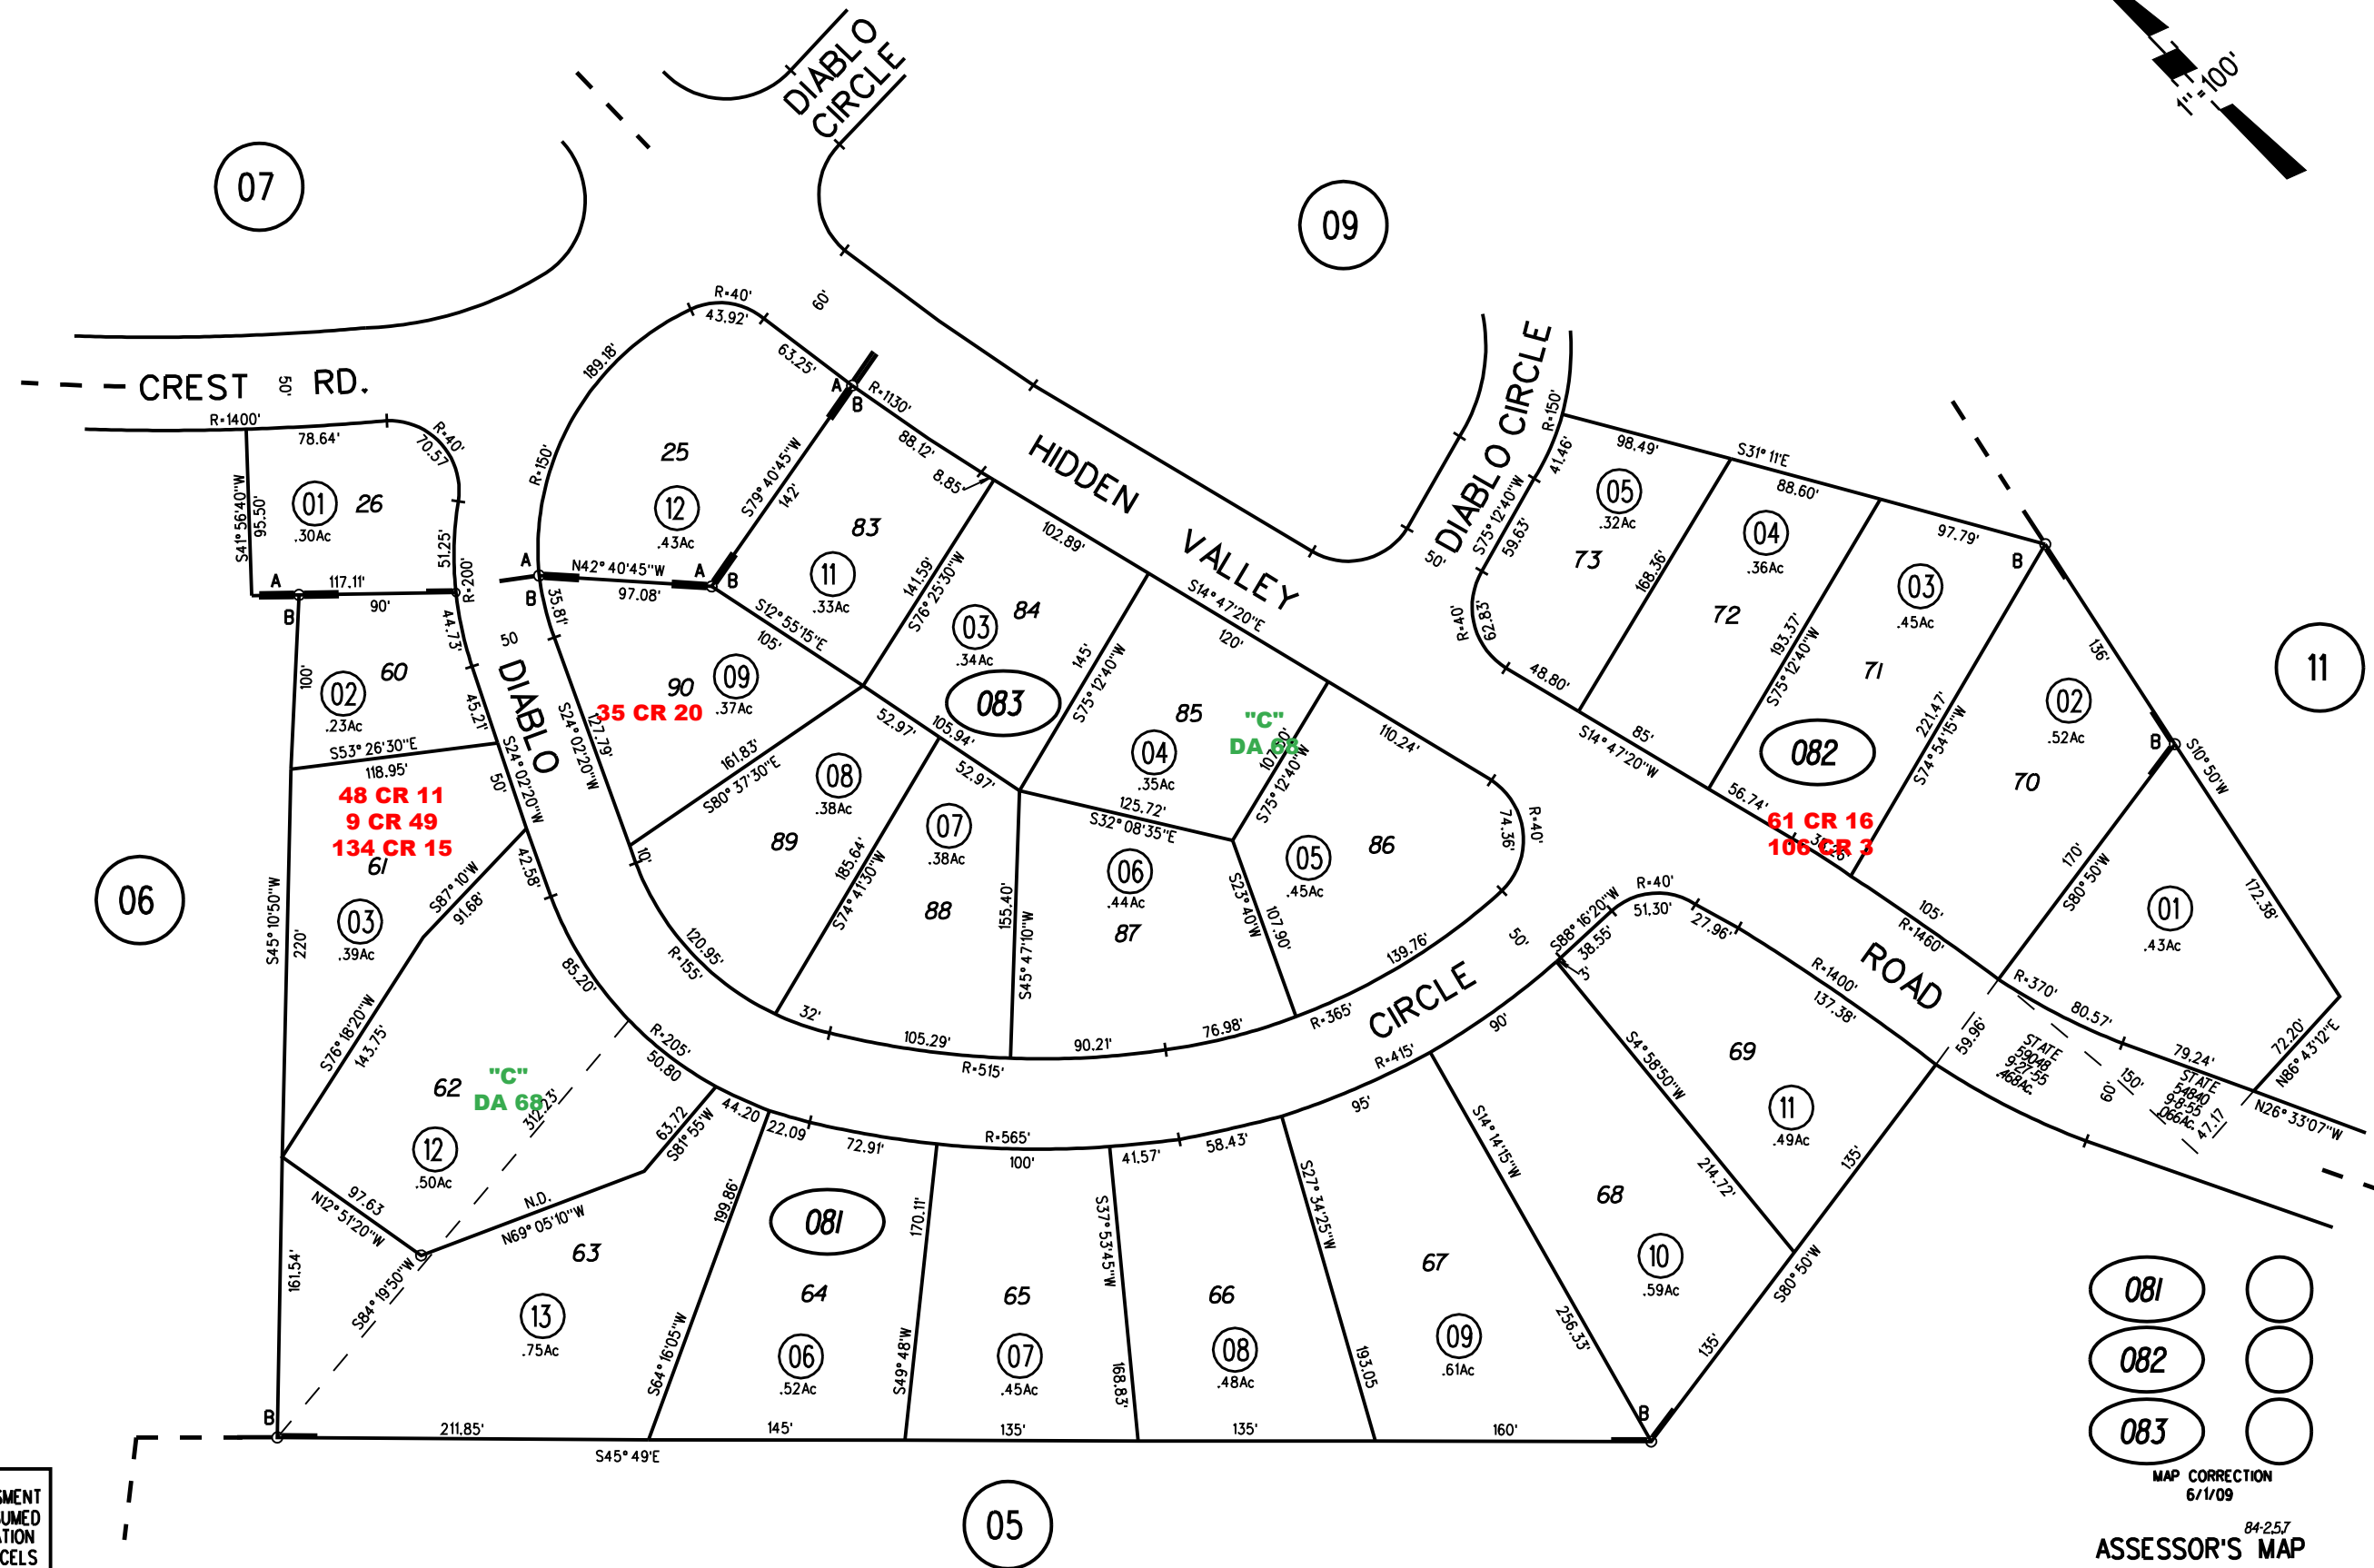

RANCHO ACALANES

A- POR HIDDEN VALLEY ESTATES UNIT NO 1 MB 23/720&721 9/6/1939

B- POR HIDDEN VALLEY ESTATES UNIT NO 2 MB 24/750-753 3/12/1940

NOTE: THIS MAP WAS PREPARED FOR ASSESSMENT PURPOSES ONLY. NO LIABILITY IS ASSUMED FOR THE ACCURACY OF THE INFORMATION DELINEATED HEREON. ASSESSOR'S PARCELS MAY NOT COMPLY WITH LOCAL LOT SPLIT OR BUILDING SITE ORDINANCES.

- 081
 - 082
 - 083
- MAP CORRECTION
6/1/09