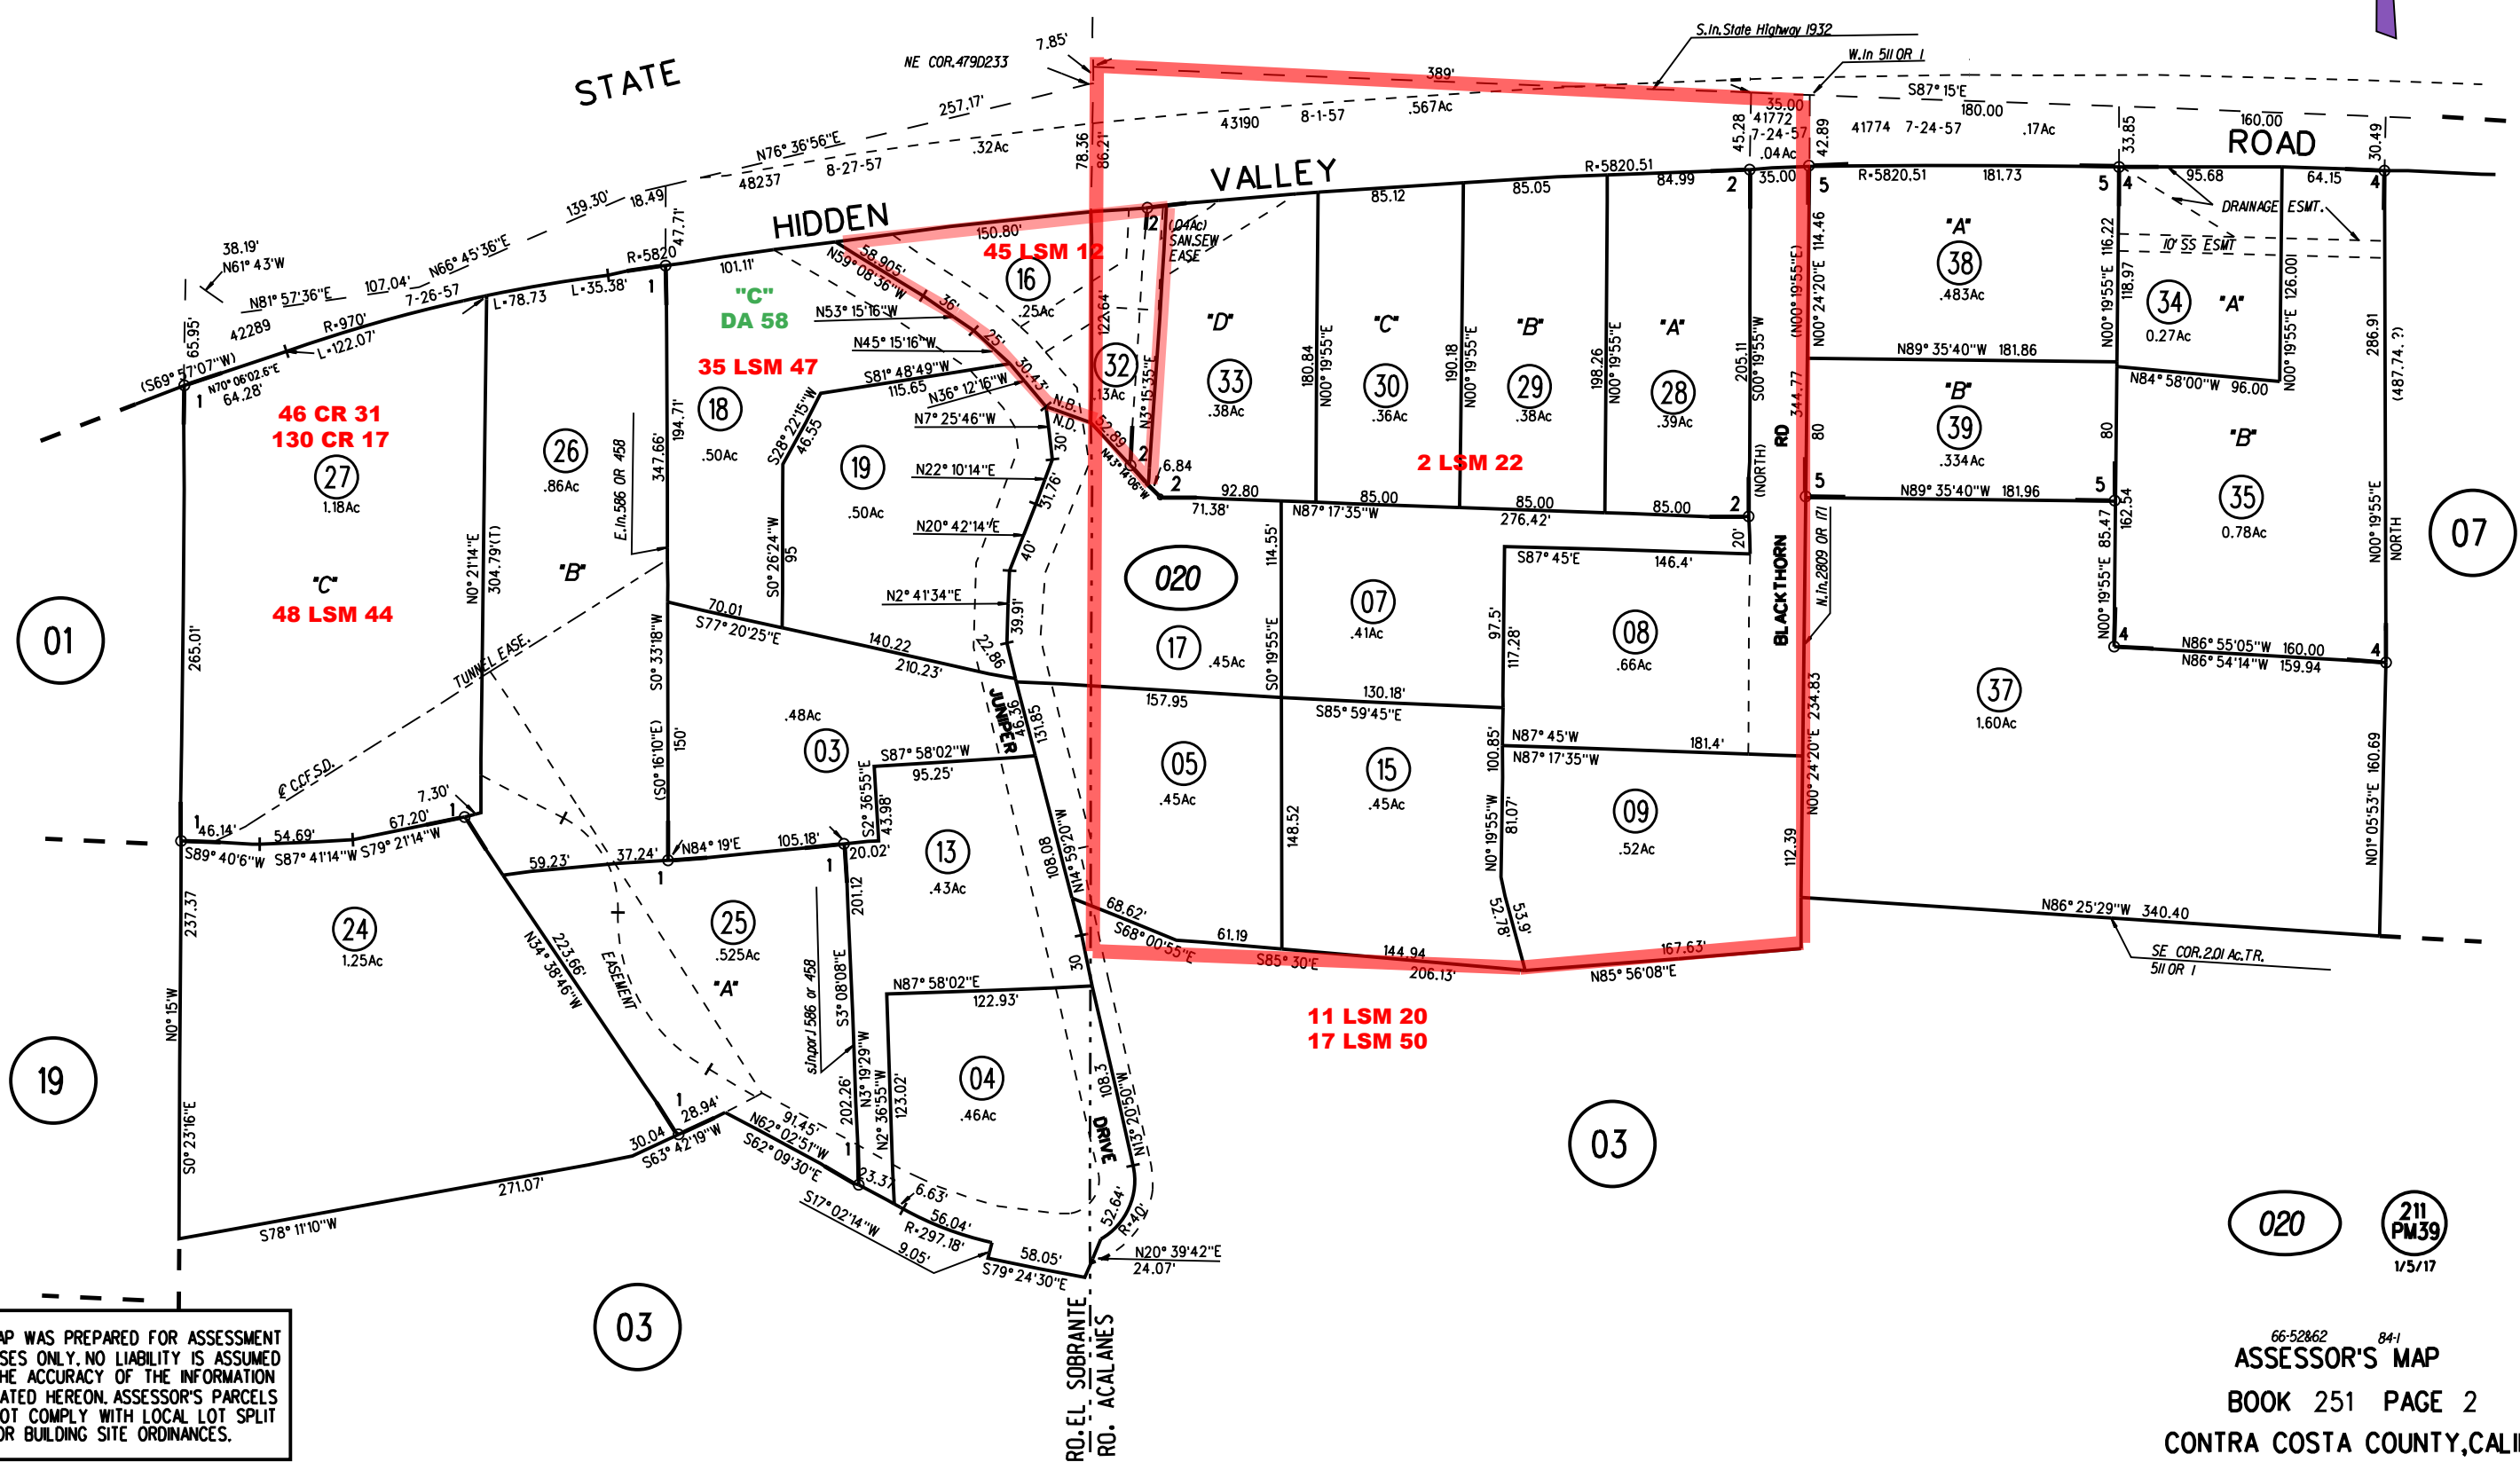

RANCHO ACALANES RANCHO EL SOBRANTE

- 1- 14P.M.16 9-8-70
- 2- 36P.M.18 12-23-74
- 4- 165P.M.1 7-29-94
- 5- 211P.M.39 12-14-16

P.B.
249

FREEWAY

1"=100'

NOTE: THIS MAP WAS PREPARED FOR ASSESSMENT PURPOSES ONLY. NO LIABILITY IS ASSUMED FOR THE ACCURACY OF THE INFORMATION DELINEATED HEREON. ASSESSOR'S PARCELS MAY NOT COMPLY WITH LOCAL LOT SPLIT OR BUILDING SITE ORDINANCES.