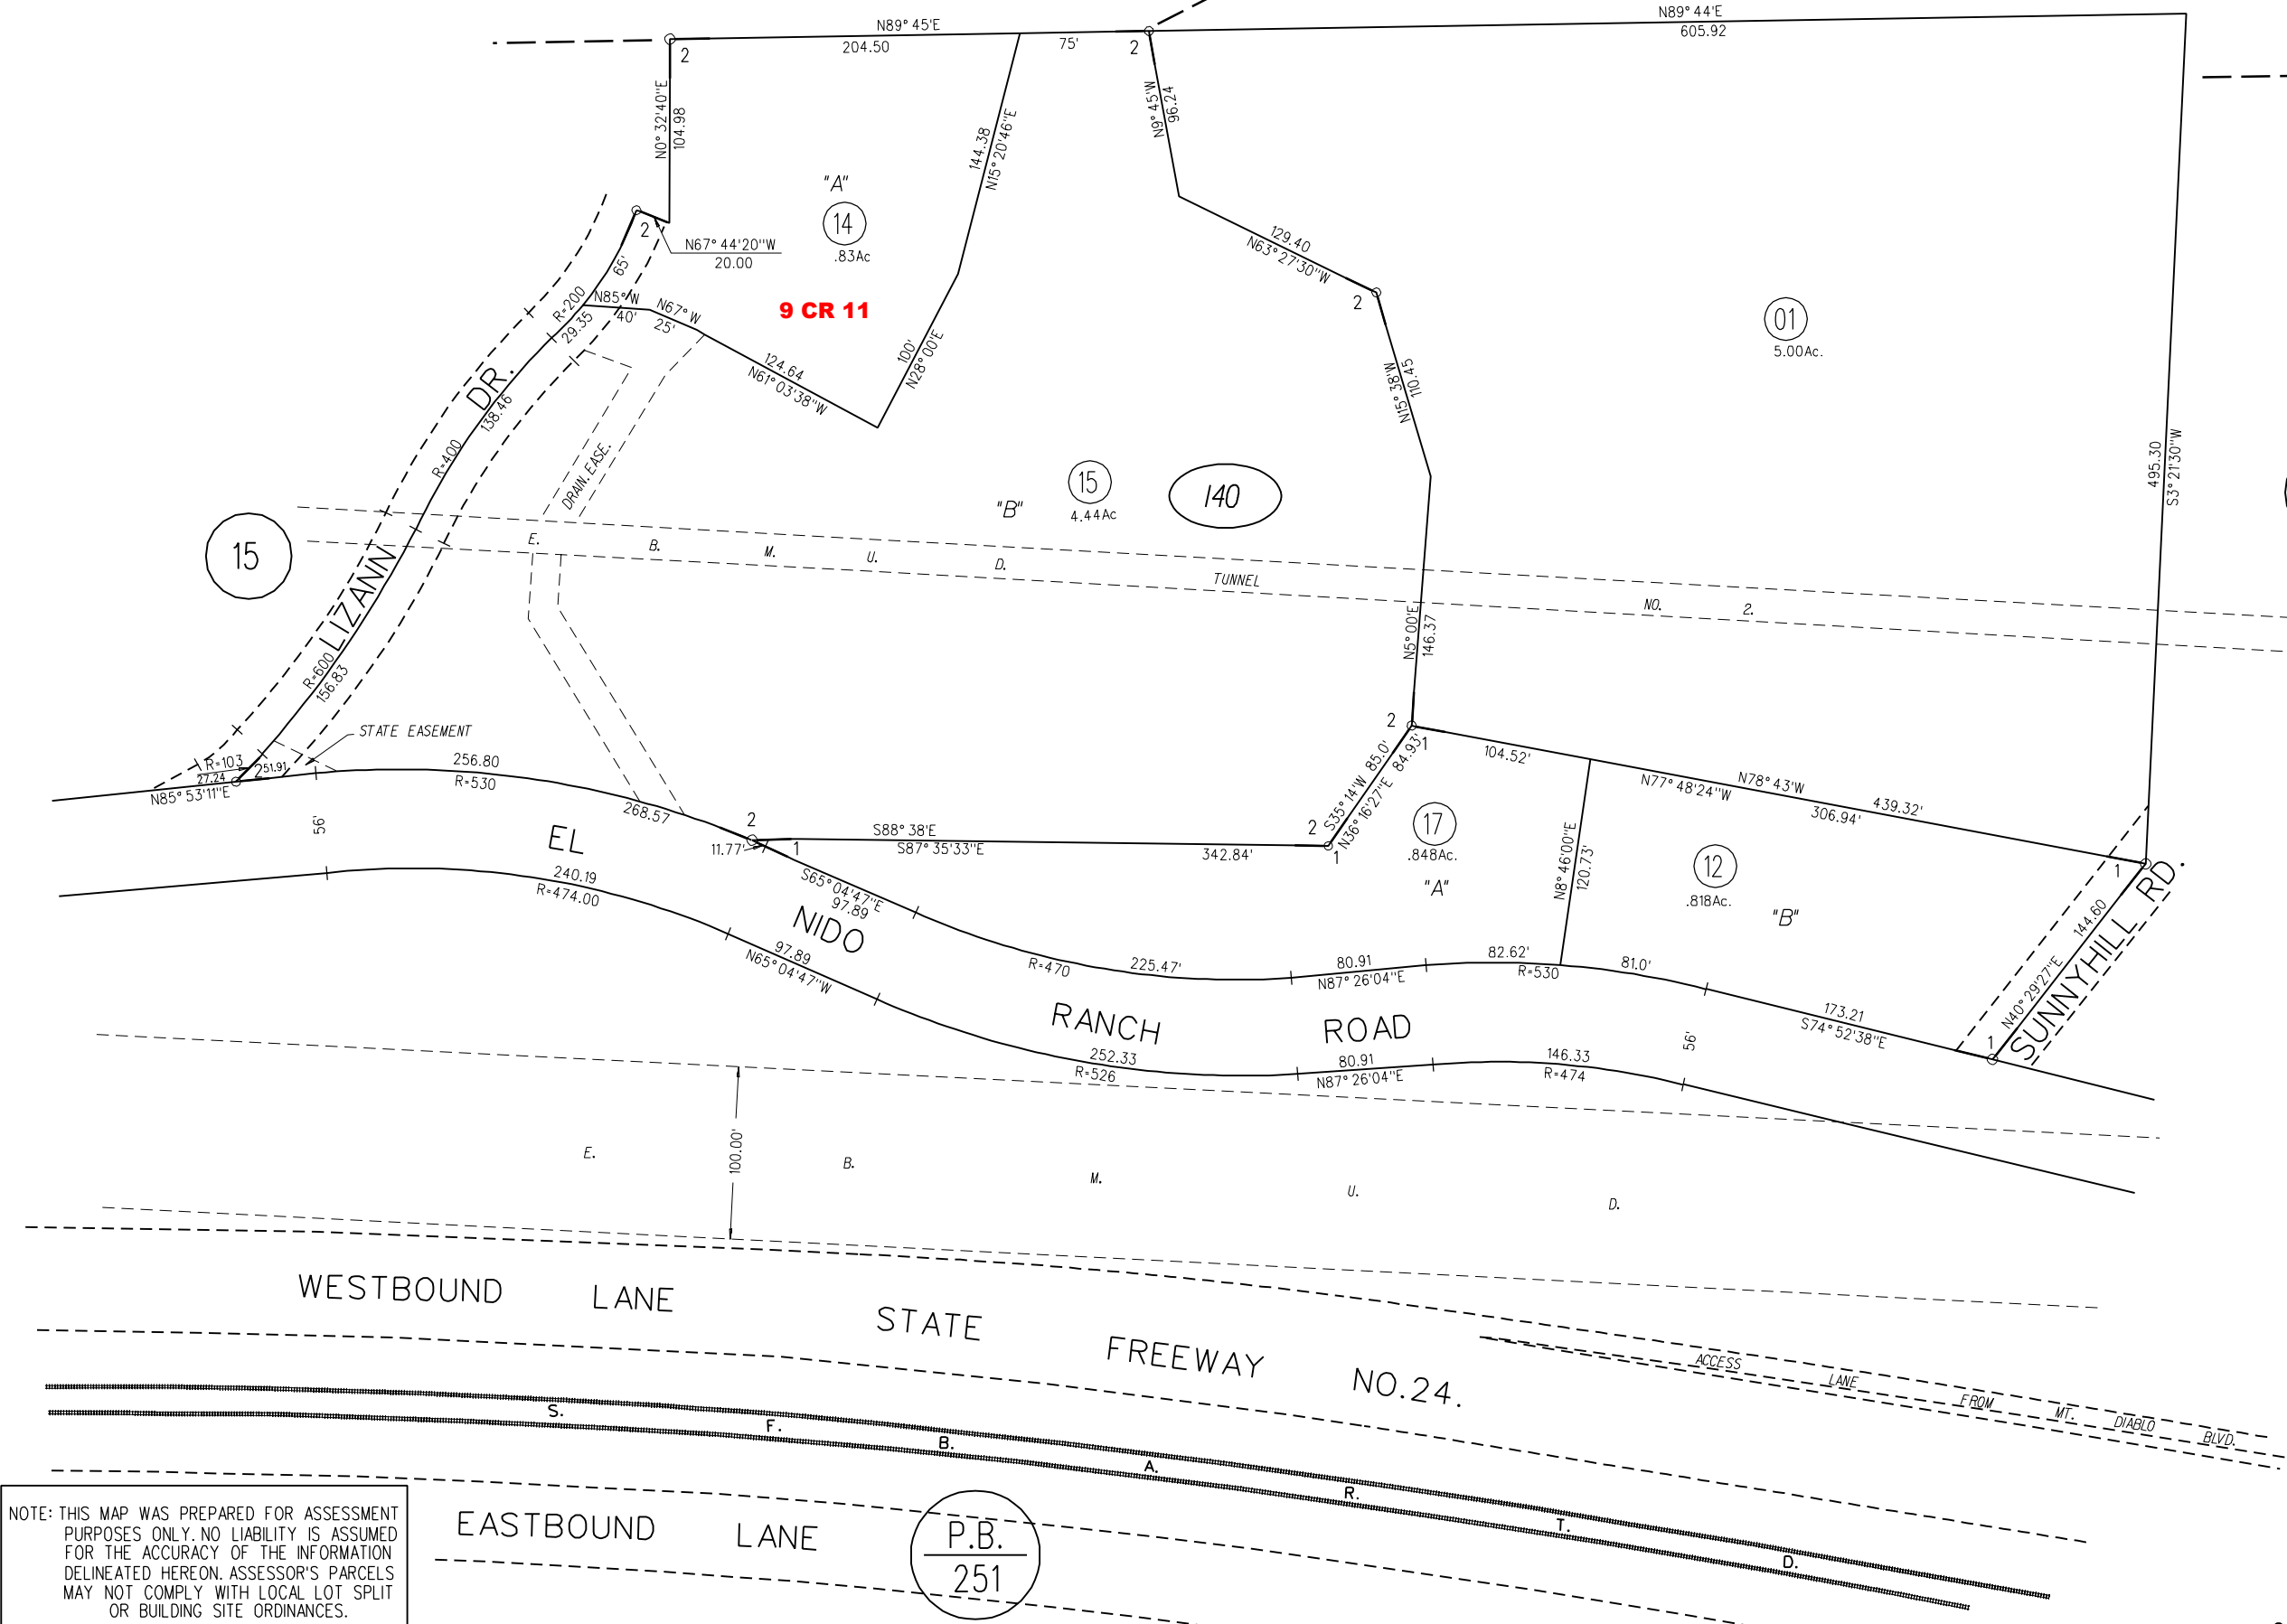

RANCHO ACALANES

1974-1-31 P.M. 12 11-13-73
 2-11 P.M. 3 & 4 1-4-85
 114 PM 3 & 4

NOTE: THIS MAP WAS PREPARED FOR ASSESSMENT PURPOSES ONLY. NO LIABILITY IS ASSUMED FOR THE ACCURACY OF THE INFORMATION DELINEATED HEREON. ASSESSOR'S PARCELS MAY NOT COMPLY WITH LOCAL LOT SPLIT OR BUILDING SITE ORDINANCES.