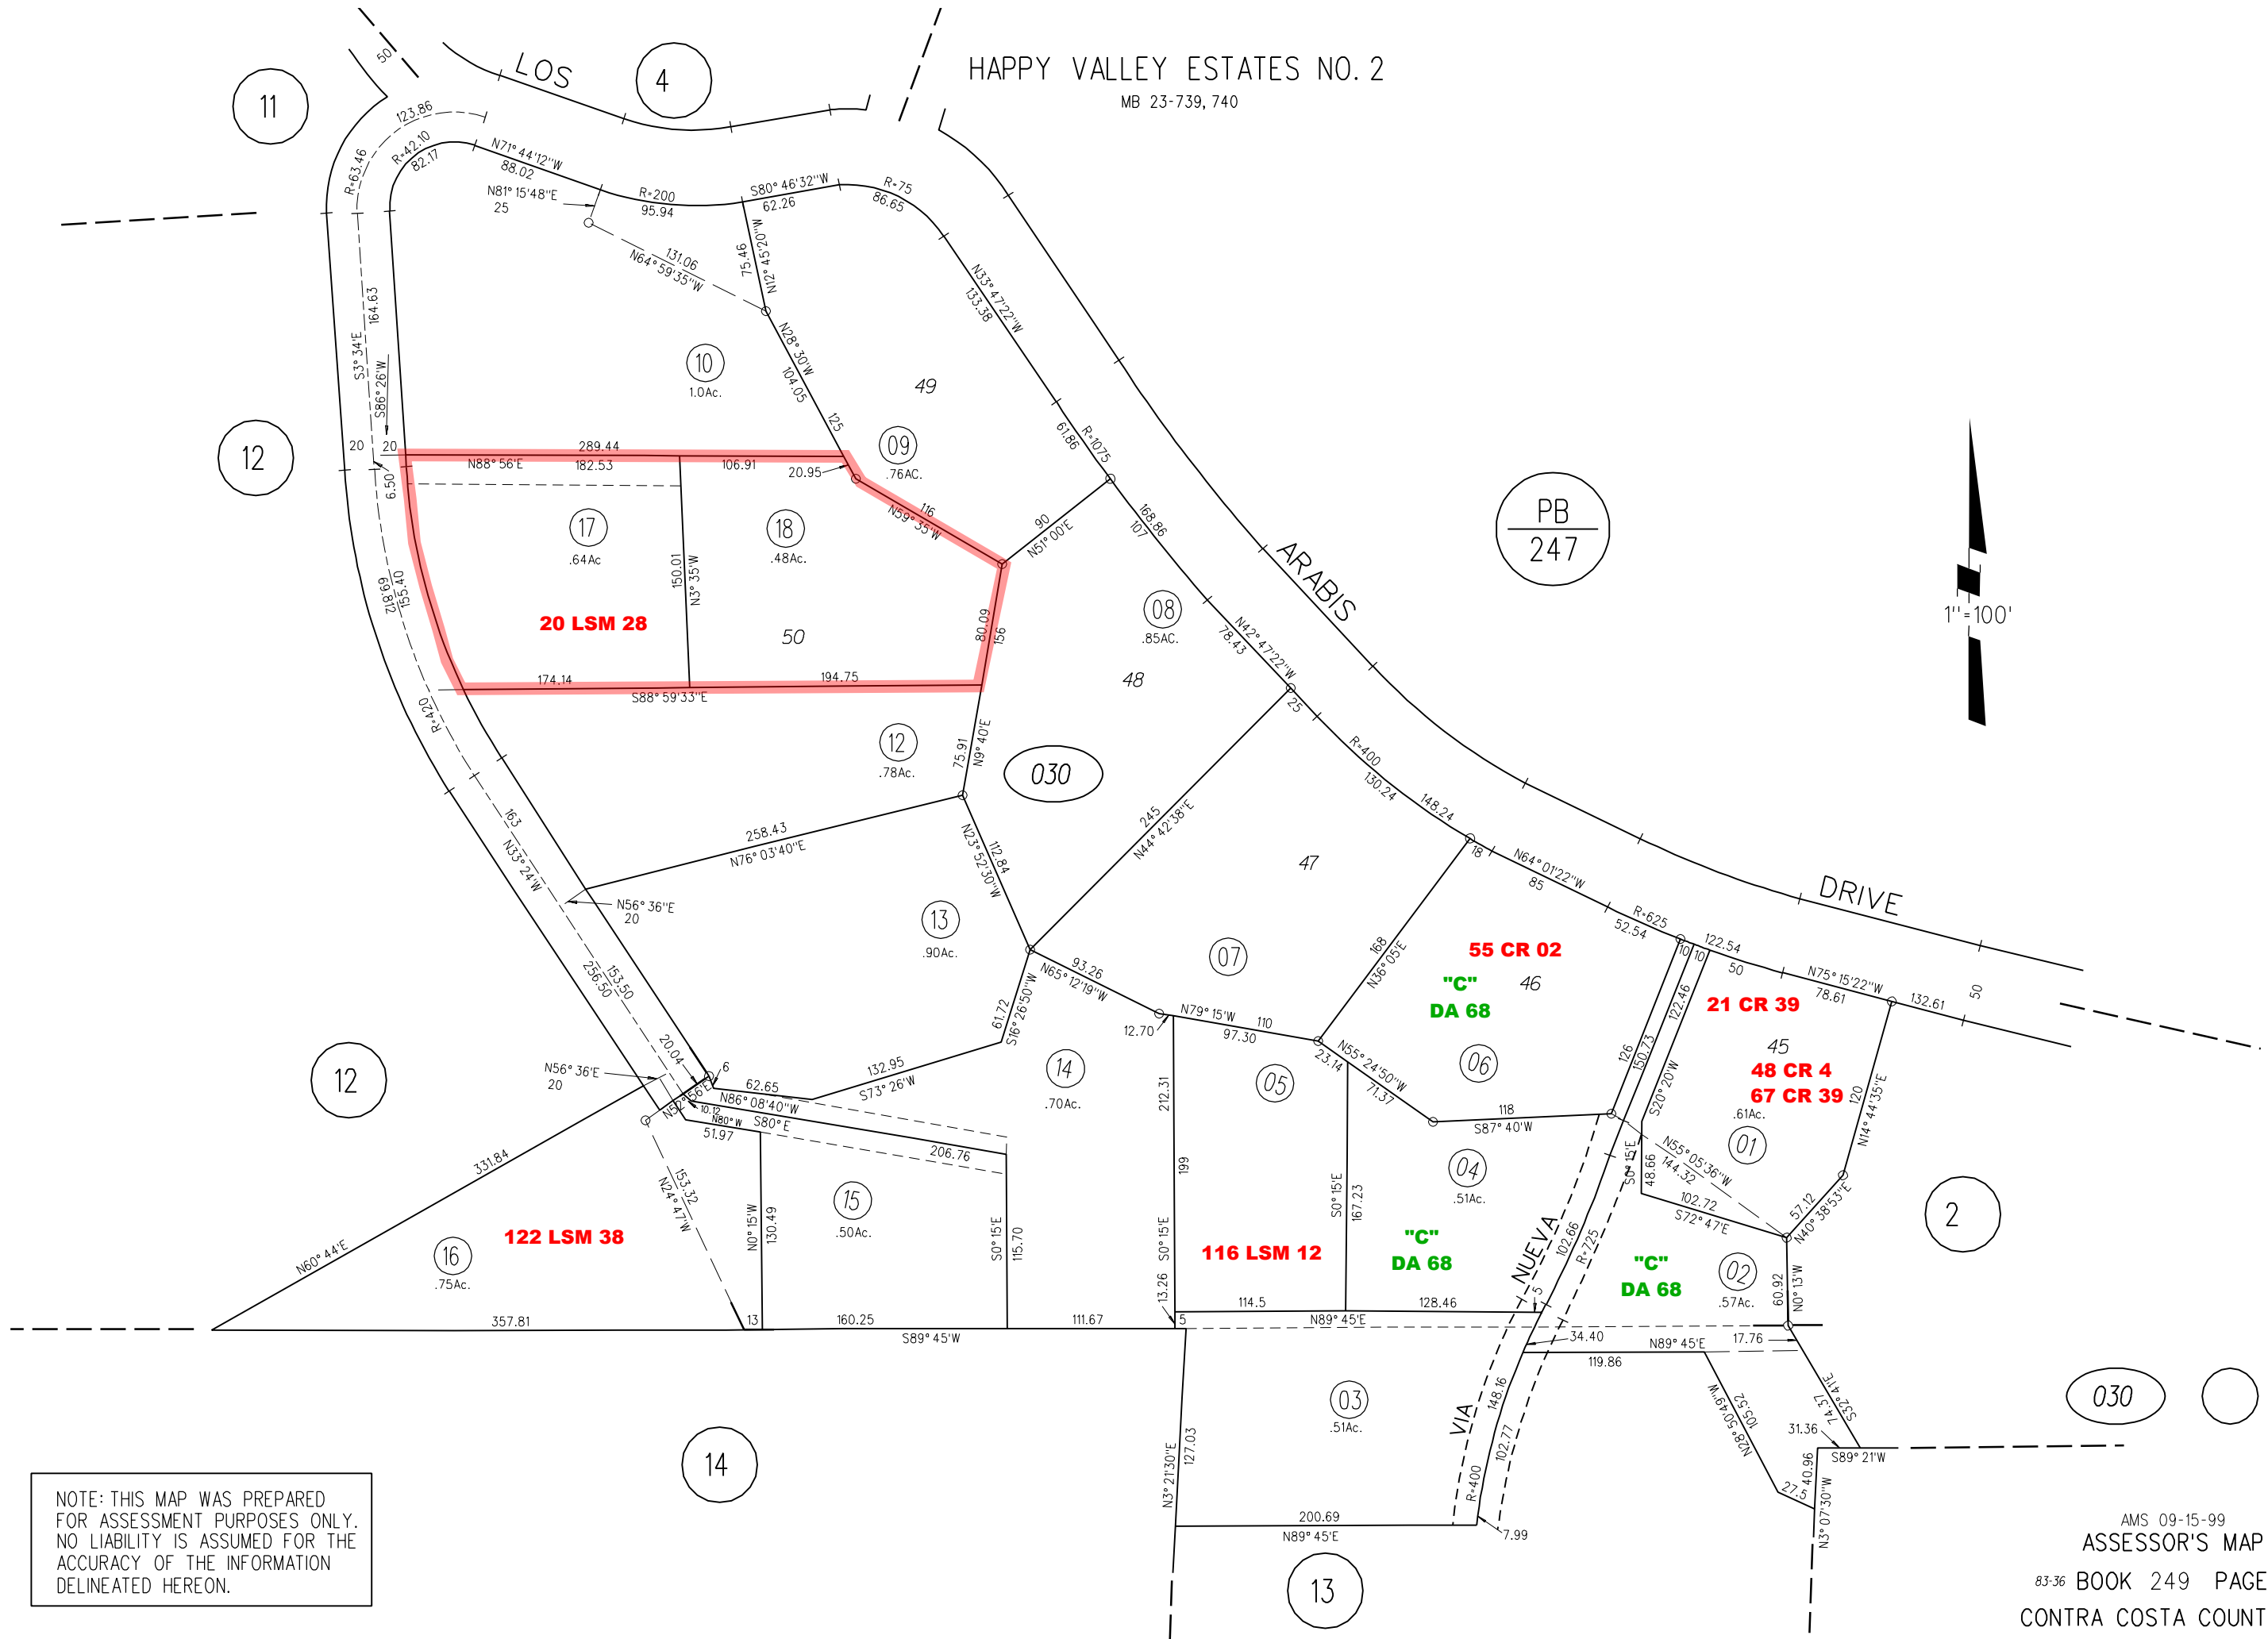

HAPPY VALLEY ESTATES NO. 2

MB 23-739, 740

NOTE: THIS MAP WAS PREPARED FOR ASSESSMENT PURPOSES ONLY. NO LIABILITY IS ASSUMED FOR THE ACCURACY OF THE INFORMATION DELINEATED HEREON.