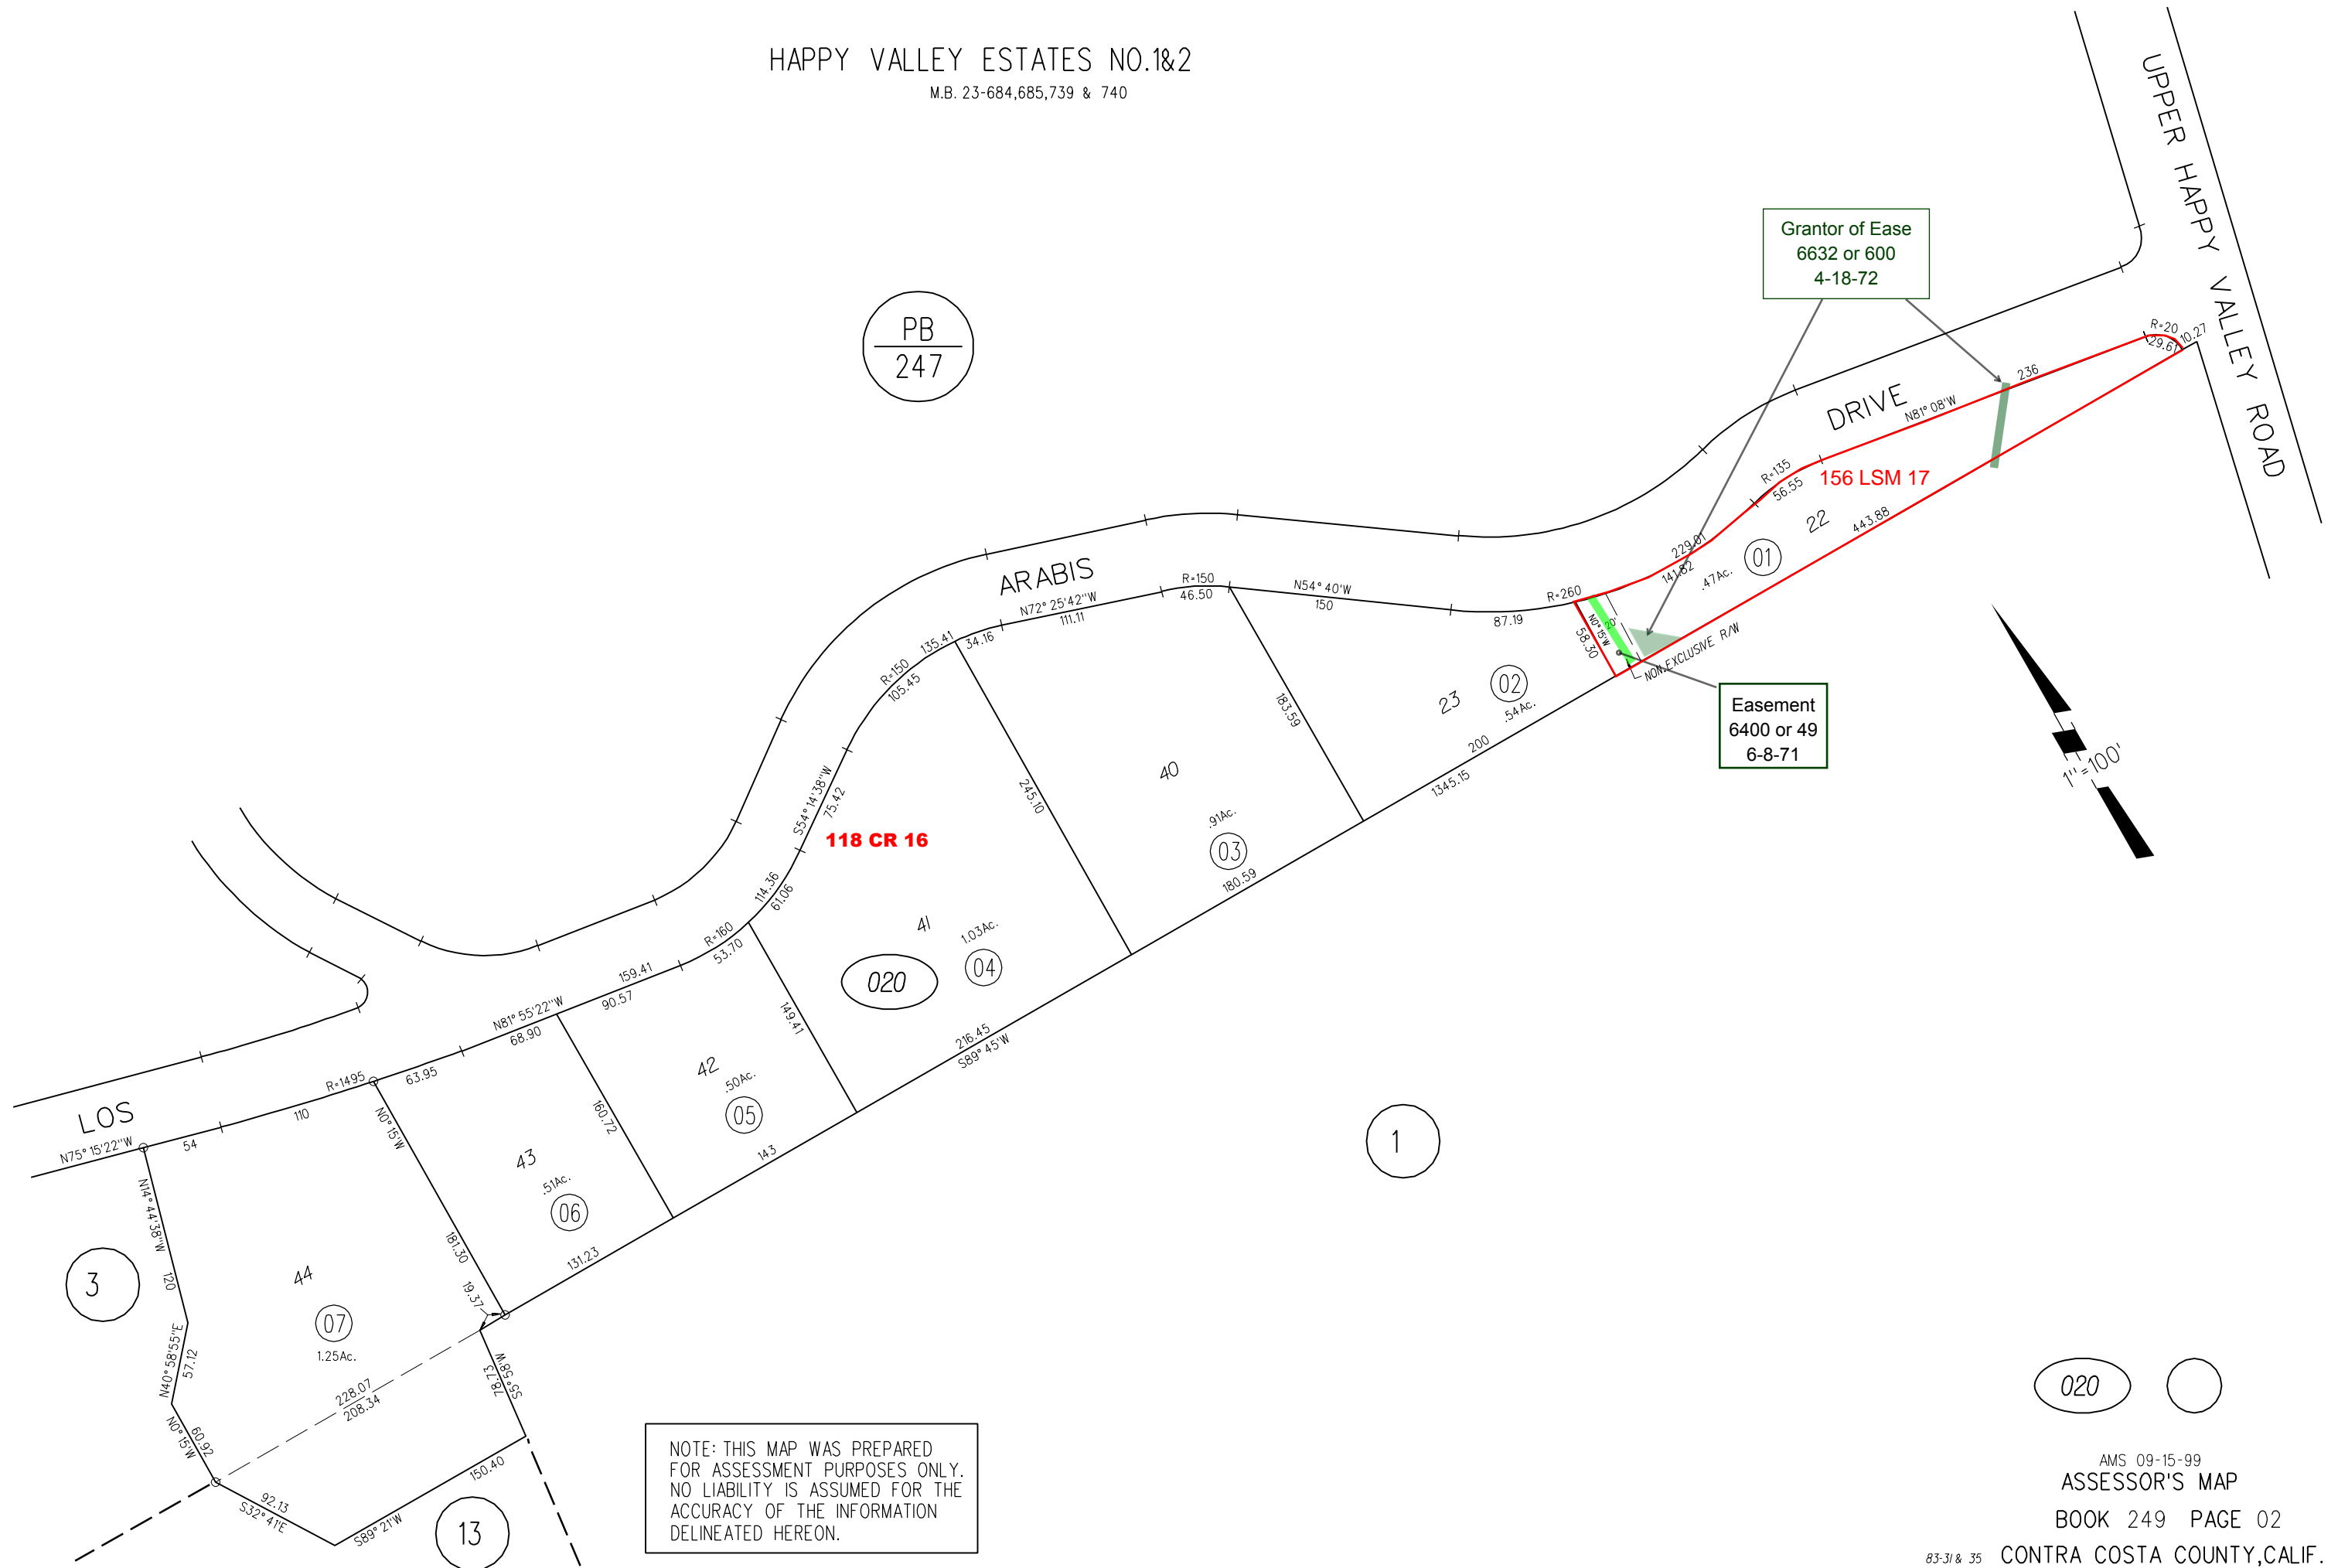

HAPPY VALLEY ESTATES NO.1&2

M.B. 23-684,685,739 & 740

020

AMS 09-15-99  
ASSESSOR'S MAP

BOOK 249 PAGE 02

83-31 & 35 CONTRA COSTA COUNTY, CALIF.