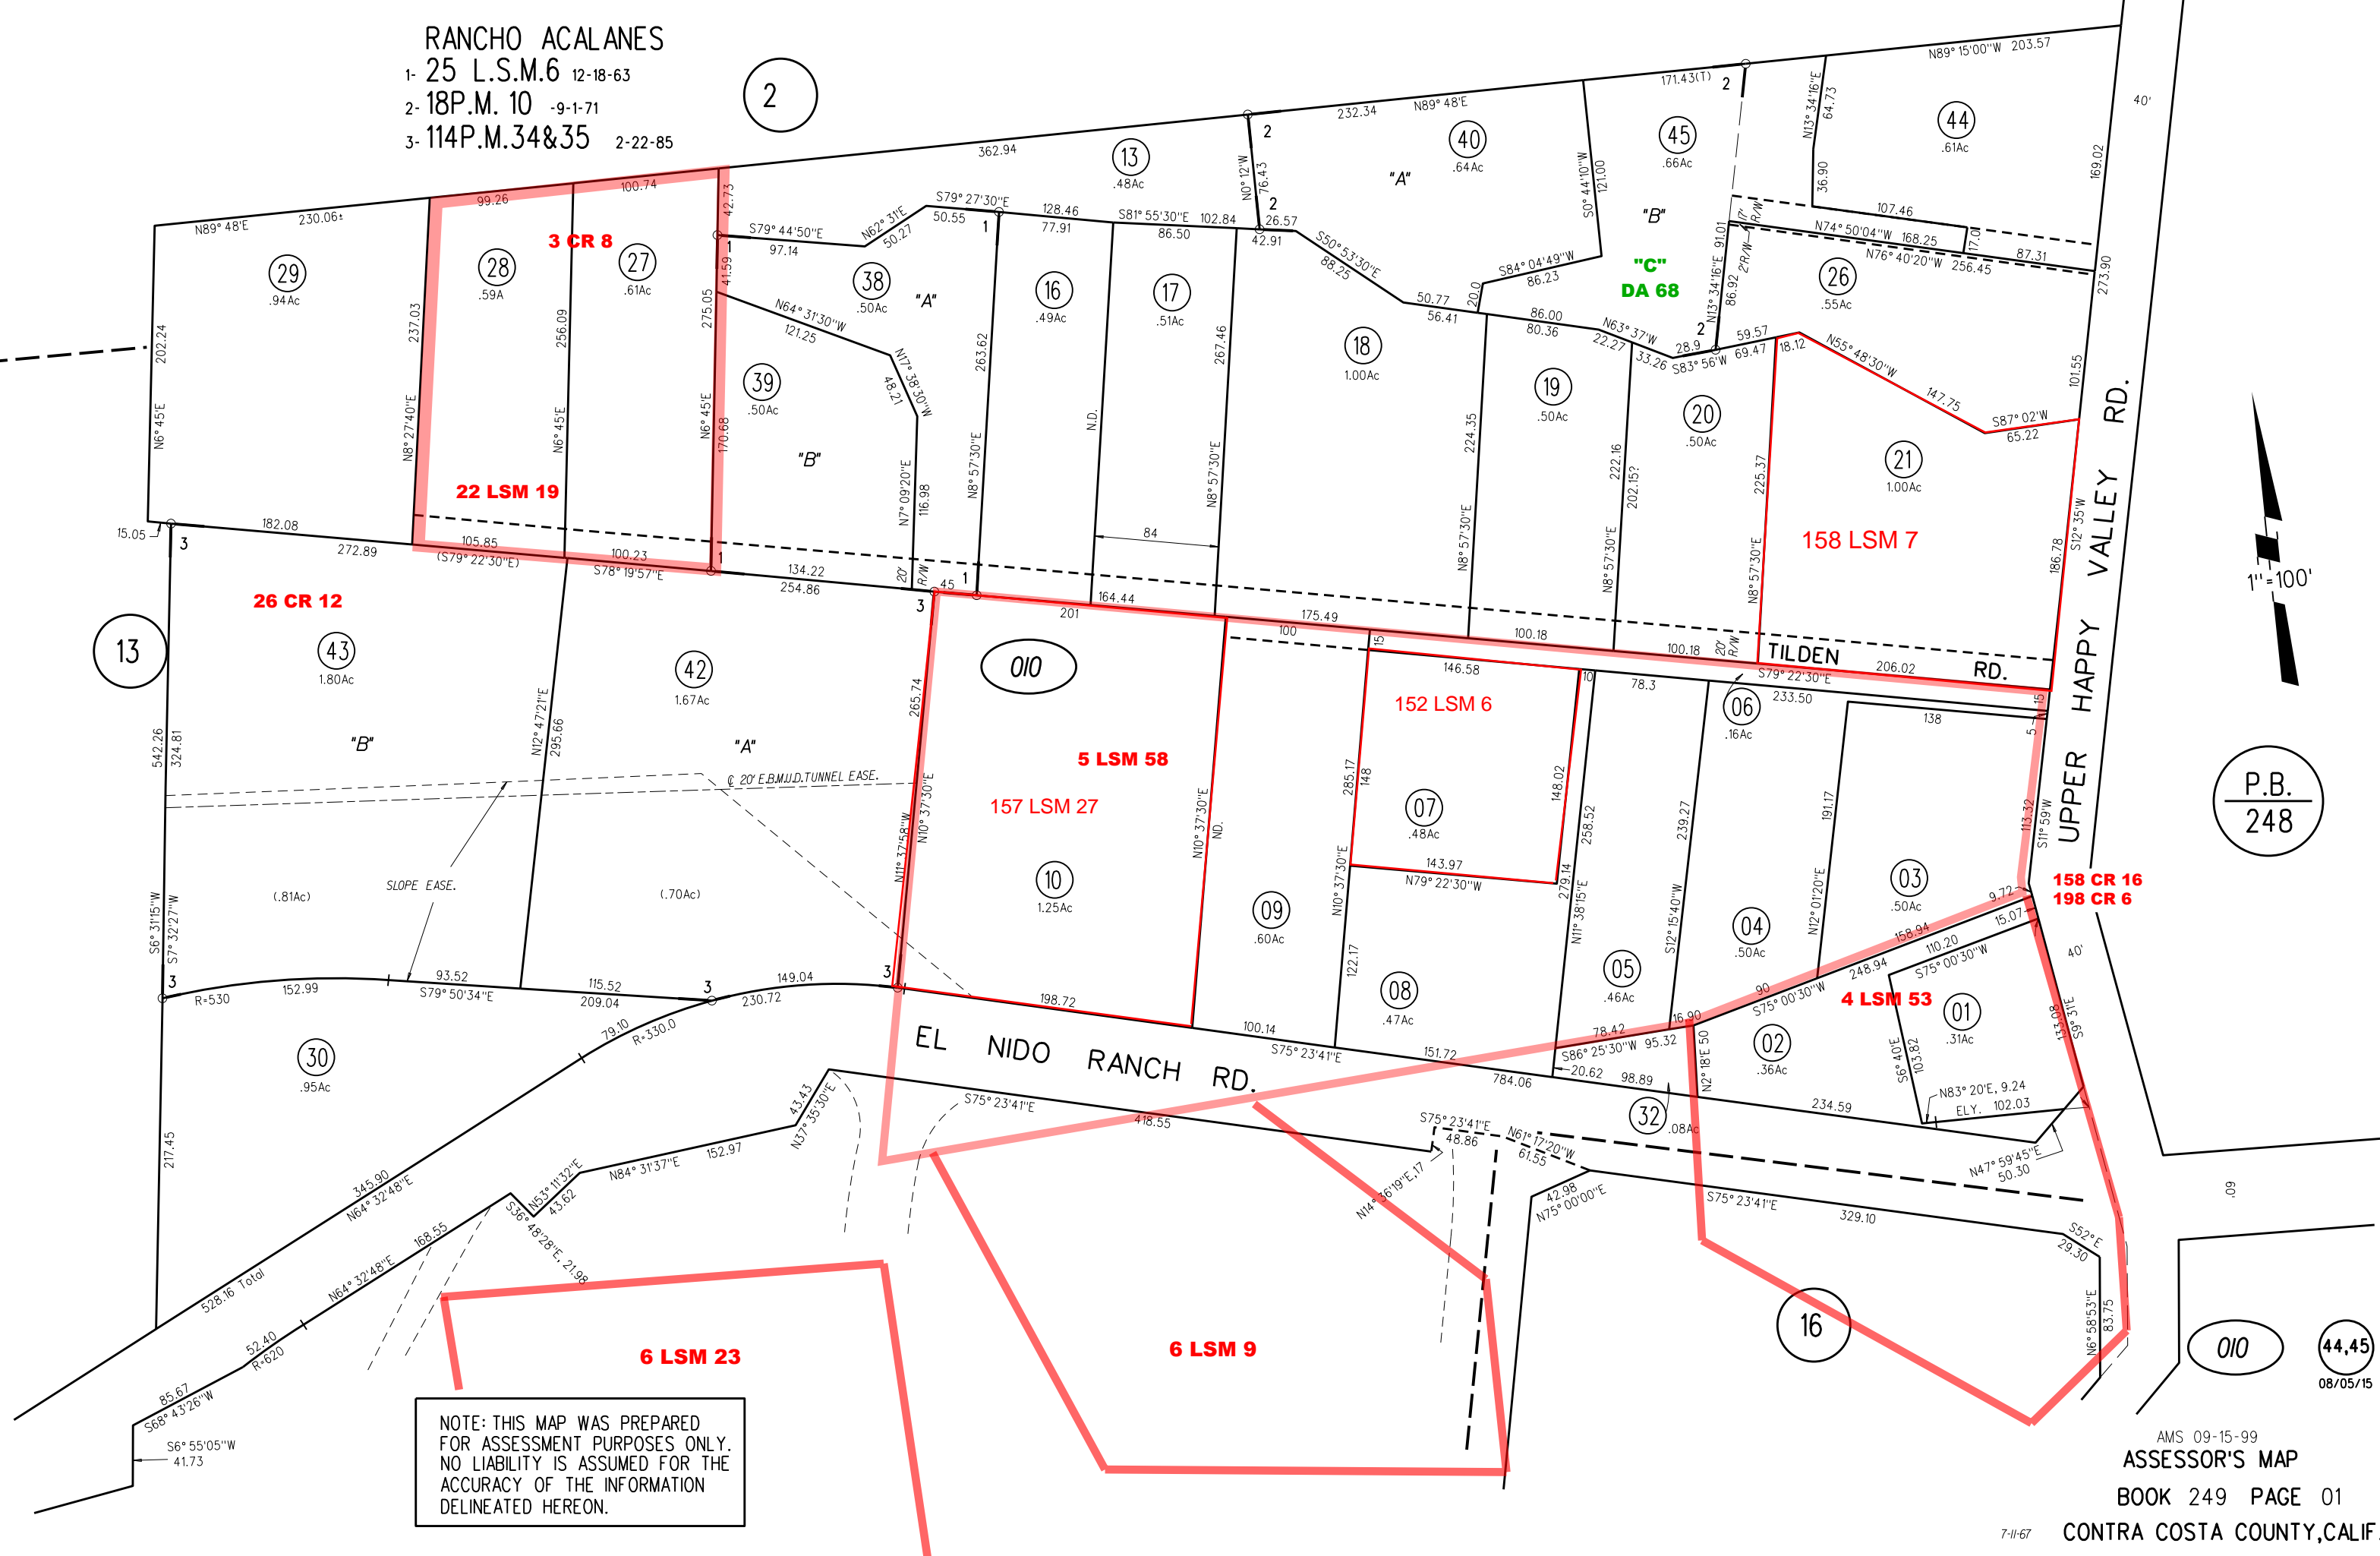

RANCHO ACALANES
 1- 25 L.S.M.6 12-18-63
 2- 18P.M. 10 -9-1-71
 3- 114P.M.34&35 2-22-85

2

P.B.
248

NOTE: THIS MAP WAS PREPARED FOR ASSESSMENT PURPOSES ONLY. NO LIABILITY IS ASSUMED FOR THE ACCURACY OF THE INFORMATION DELINEATED HEREON.