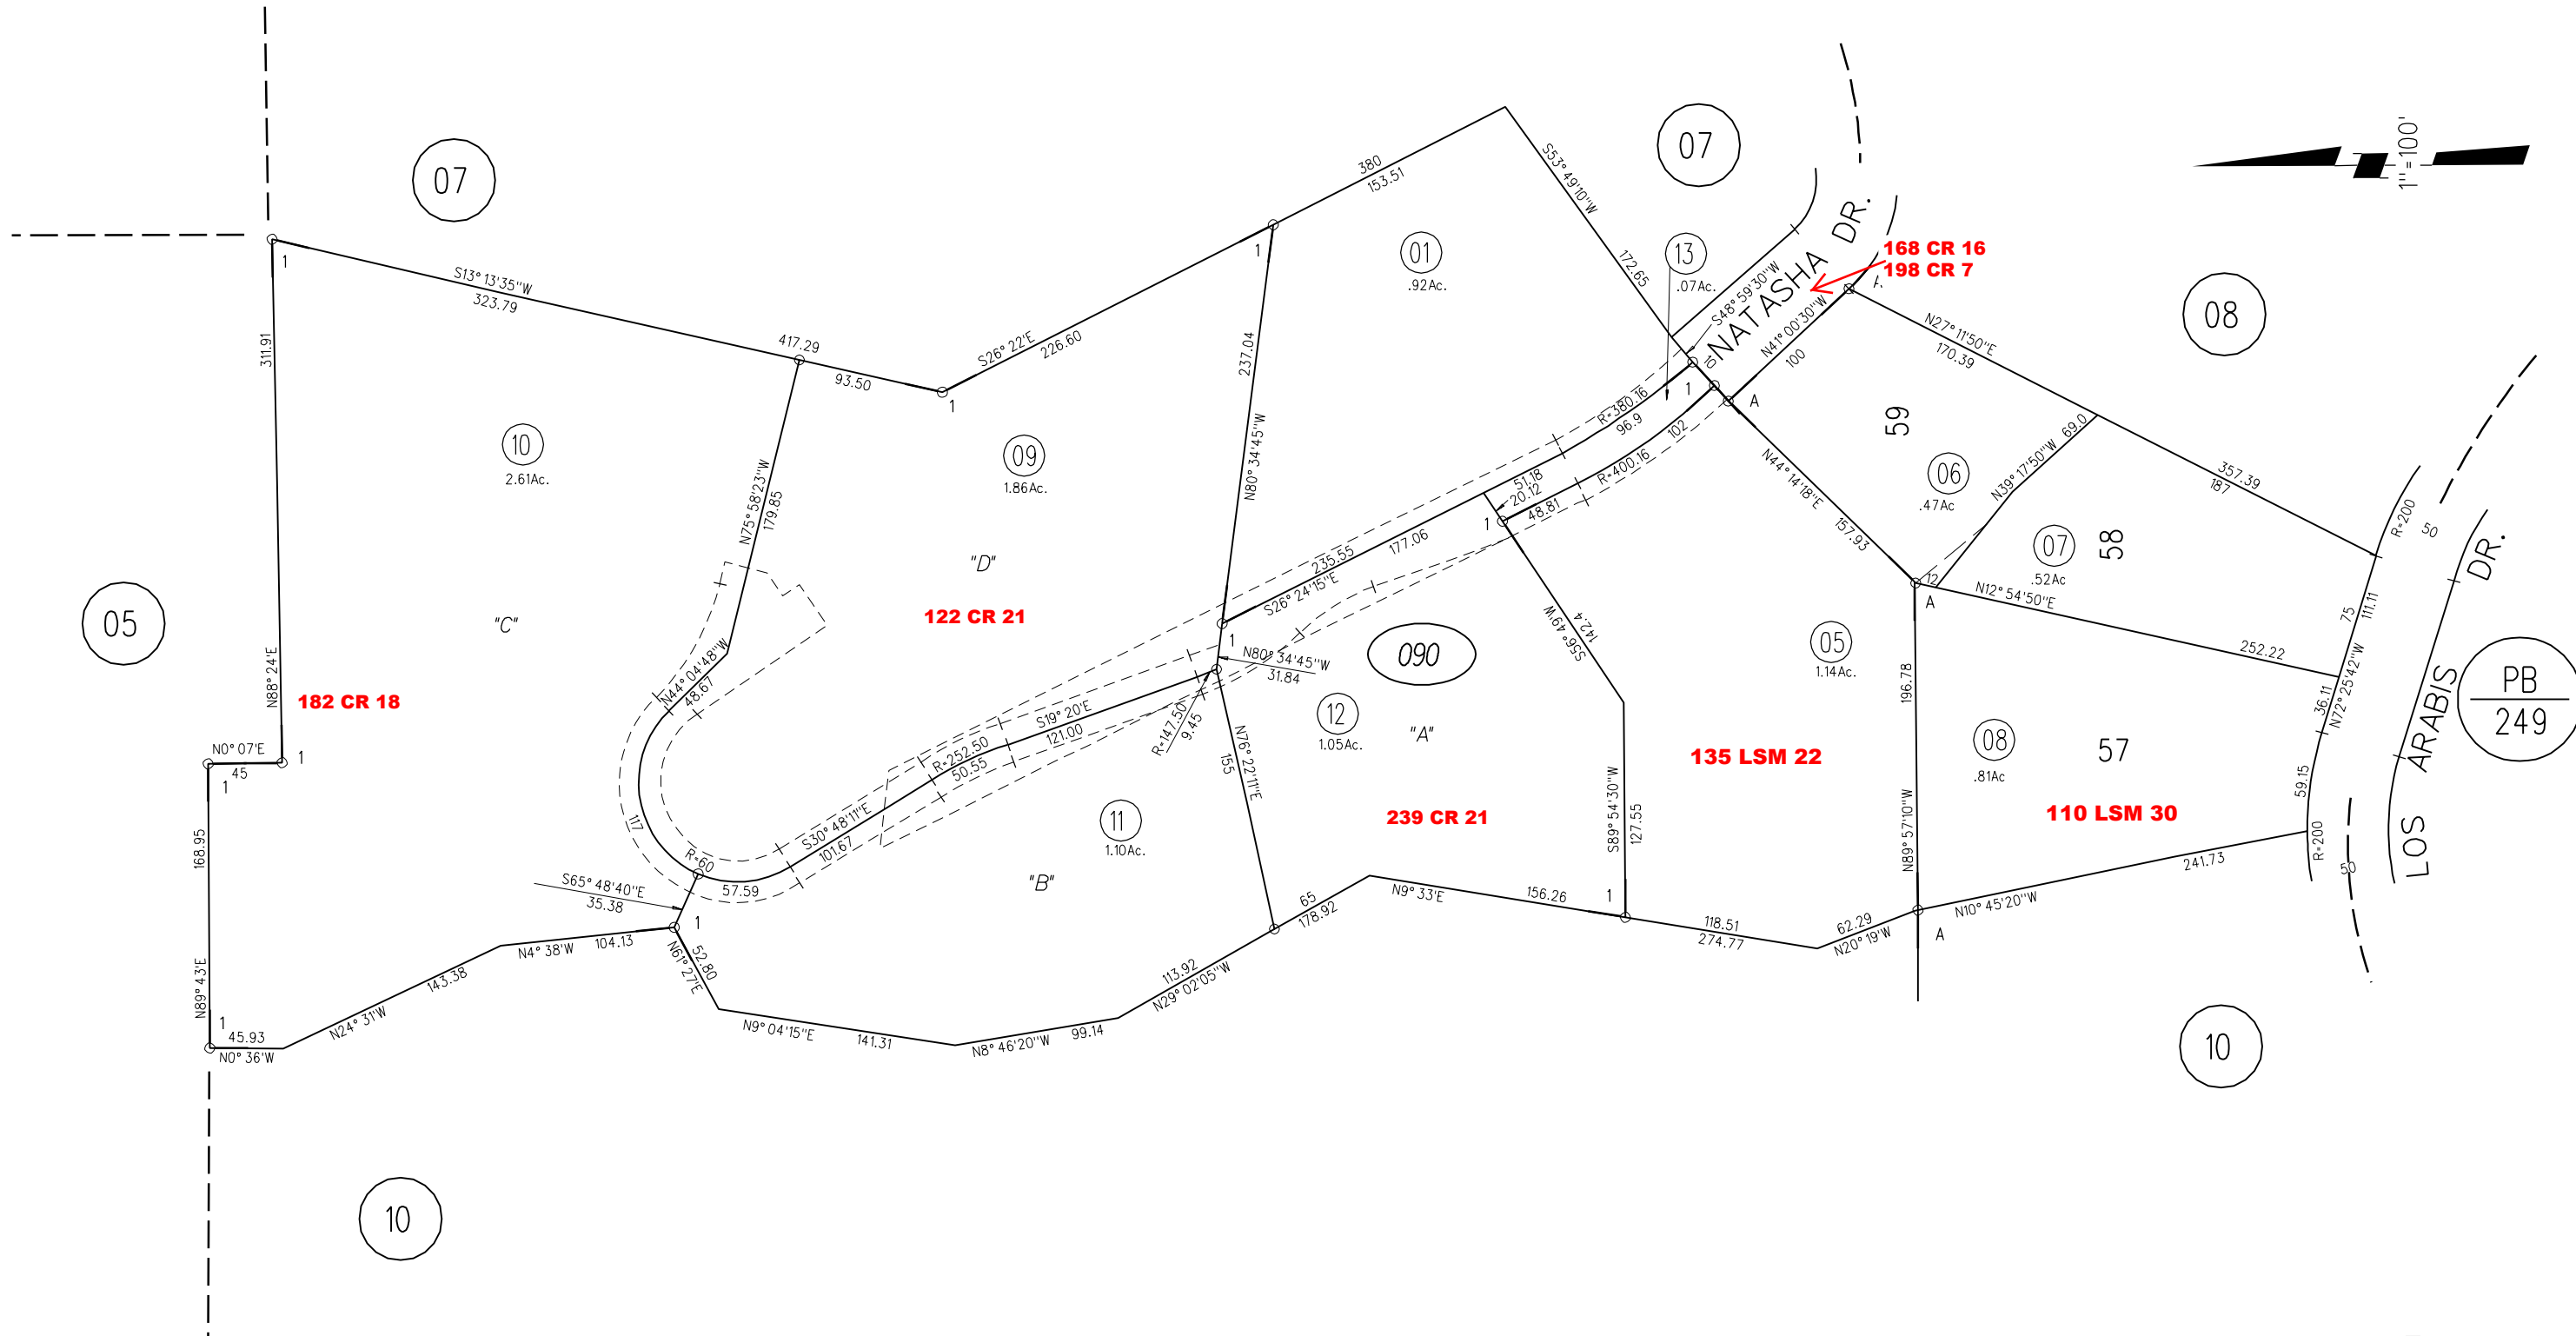

A- HAPPY VALLEY ESTATES NO.2 M B 23-739
 RANCH ACALANES 1- 40P.M.22&23 10-1-75

NOTE: THIS MAP WAS PREPARED FOR ASSESSMENT PURPOSES ONLY. NO LIABILITY IS ASSUMED FOR THE ACCURACY OF THE INFORMATION DELINEATED HEREON.

090