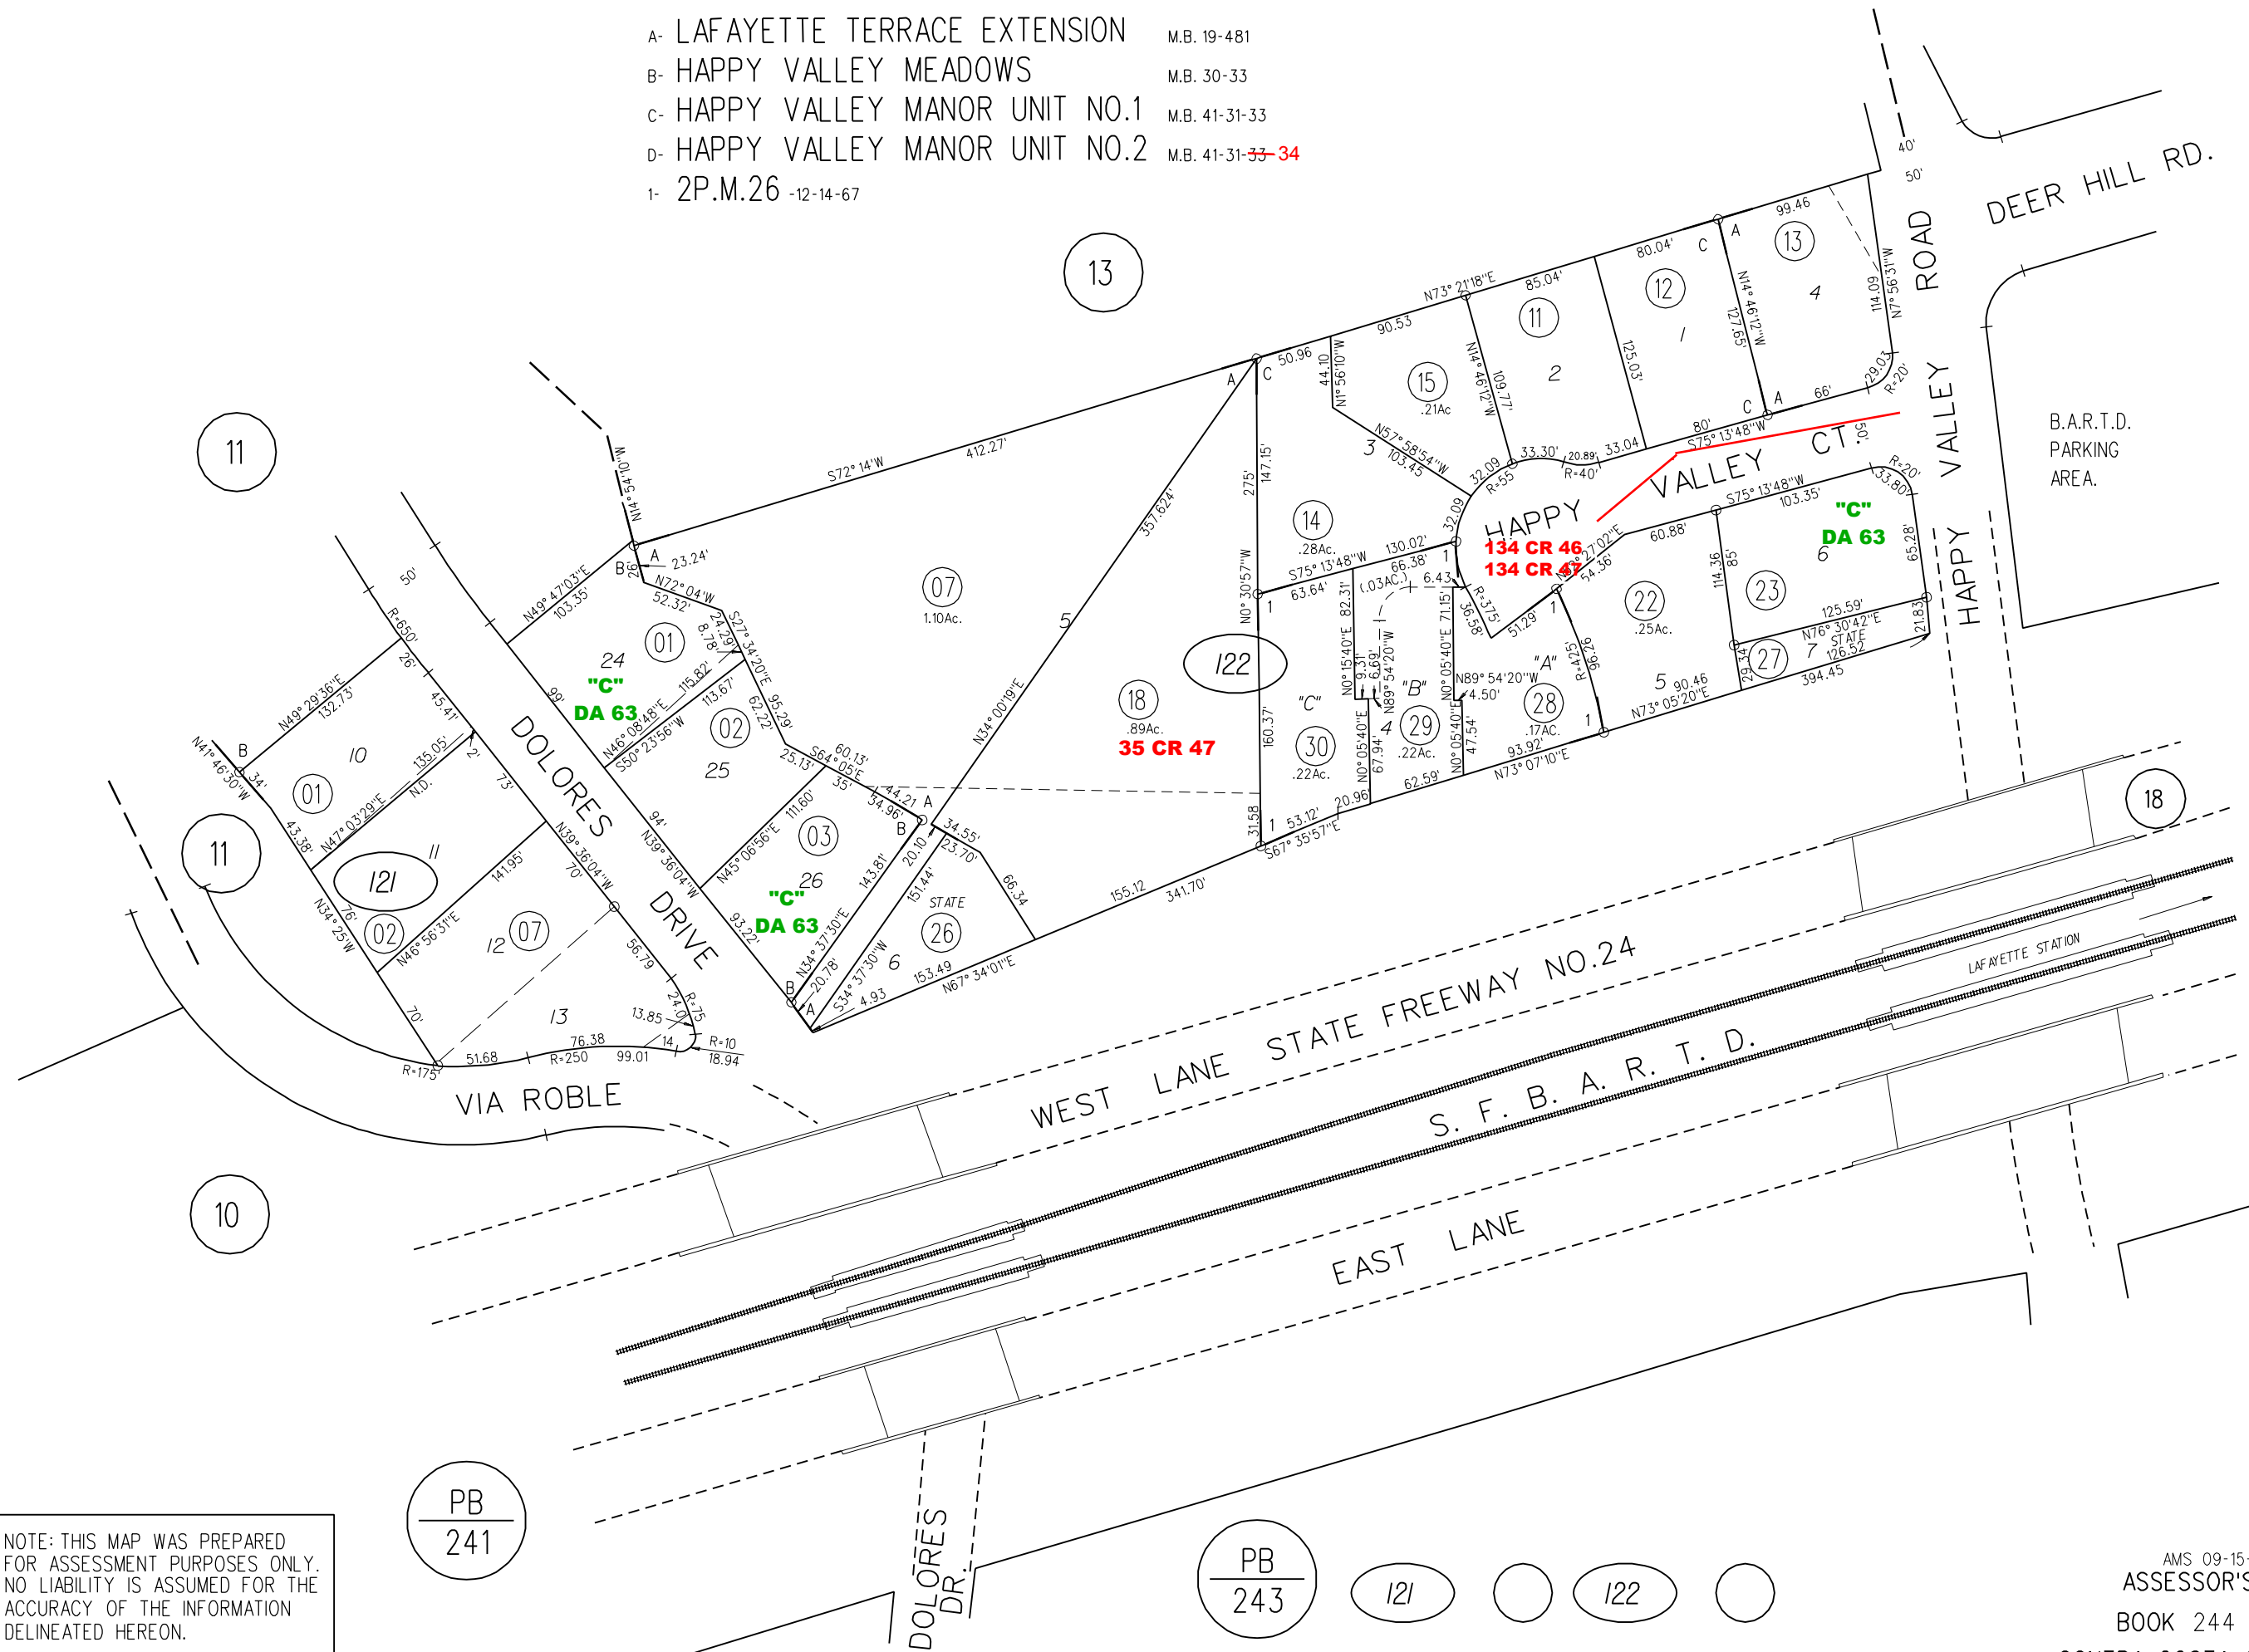

- A- LAFAYETTE TERRACE EXTENSION M.B. 19-481
- B- HAPPY VALLEY MEADOWS M.B. 30-33
- C- HAPPY VALLEY MANOR UNIT NO.1 M.B. 41-31-33
- D- HAPPY VALLEY MANOR UNIT NO.2 M.B. 41-31-~~33~~ 34
- 1- 2P.M.26 -12-14-67

NOTE: THIS MAP WAS PREPARED FOR ASSESSMENT PURPOSES ONLY. NO LIABILITY IS ASSUMED FOR THE ACCURACY OF THE INFORMATION DELINEATED HEREON.

PB
241

PB
243

121 122 123