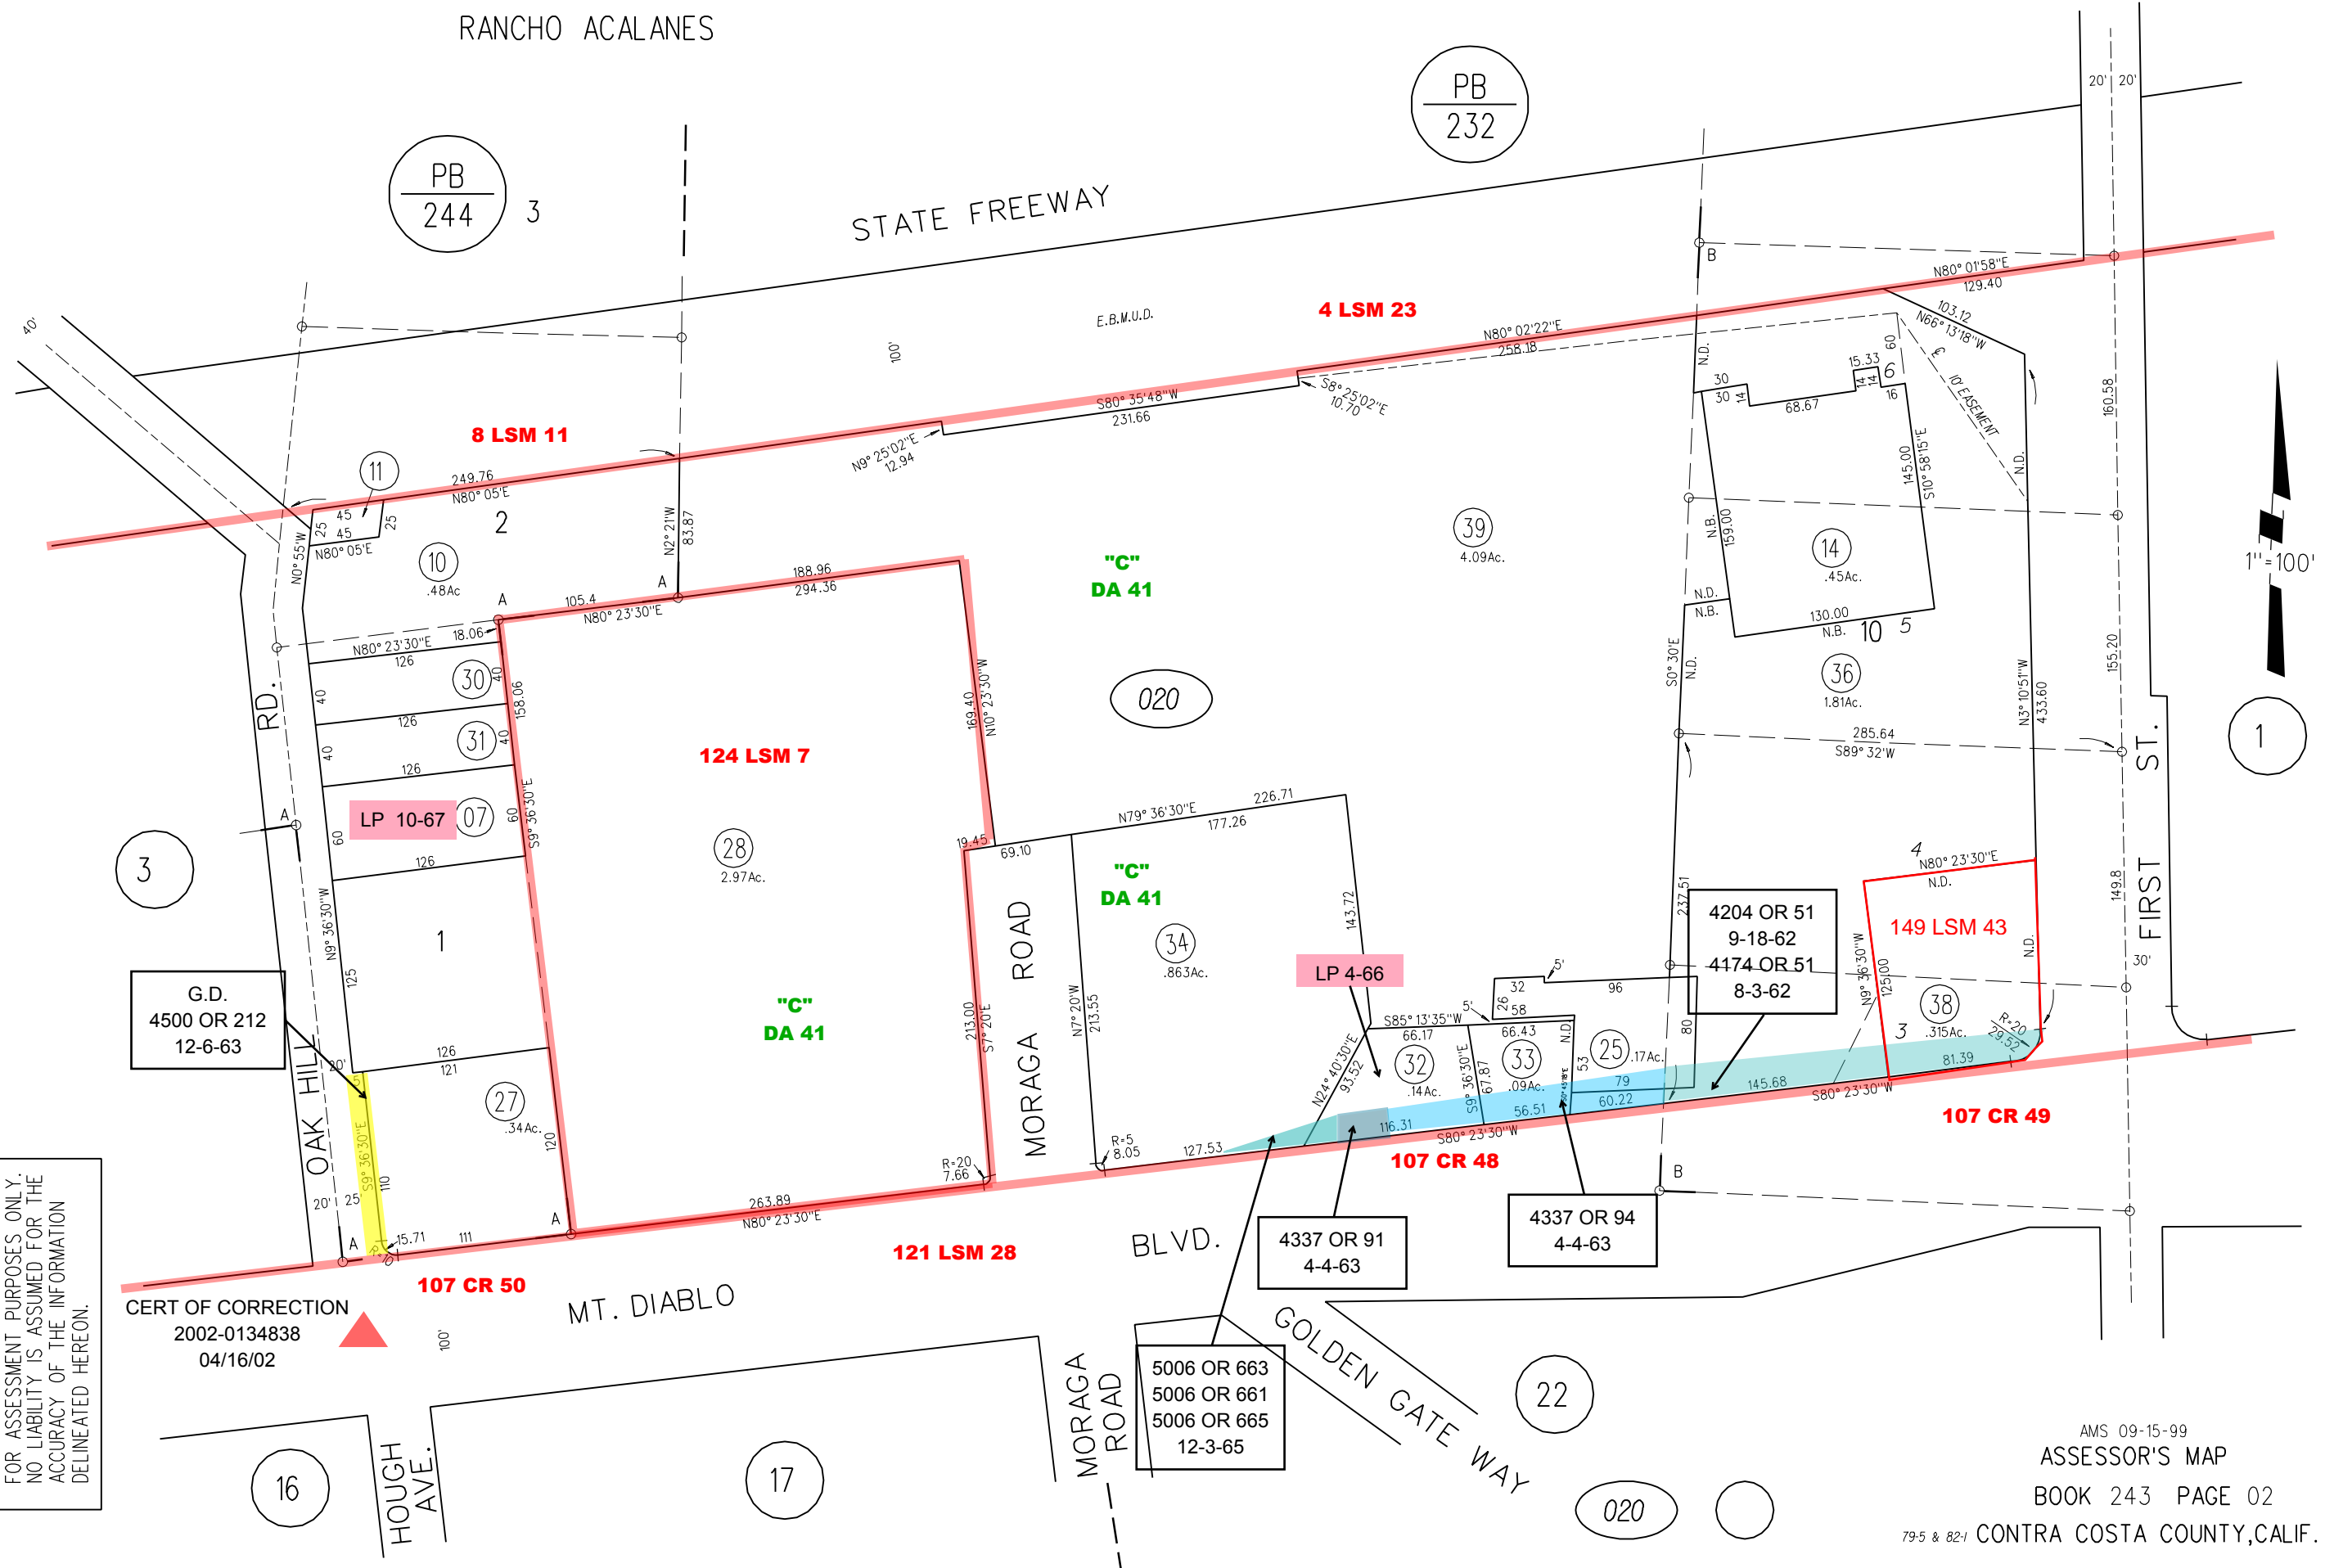

A- CORR. MAP. LAFAYETTE TERRACE M.B. 10-231

B- LAFAYETTE HOMESITES M.B. 12-266

RANCHO ACALANES

NOTE: THIS MAP WAS PREPARED FOR ASSESSMENT PURPOSES ONLY. NO LIABILITY IS ASSUMED FOR THE ACCURACY OF THE INFORMATION DELINEATED HEREON.

CERT OF CORRECTION  
2002-0134838  
04/16/02

1" = 100'