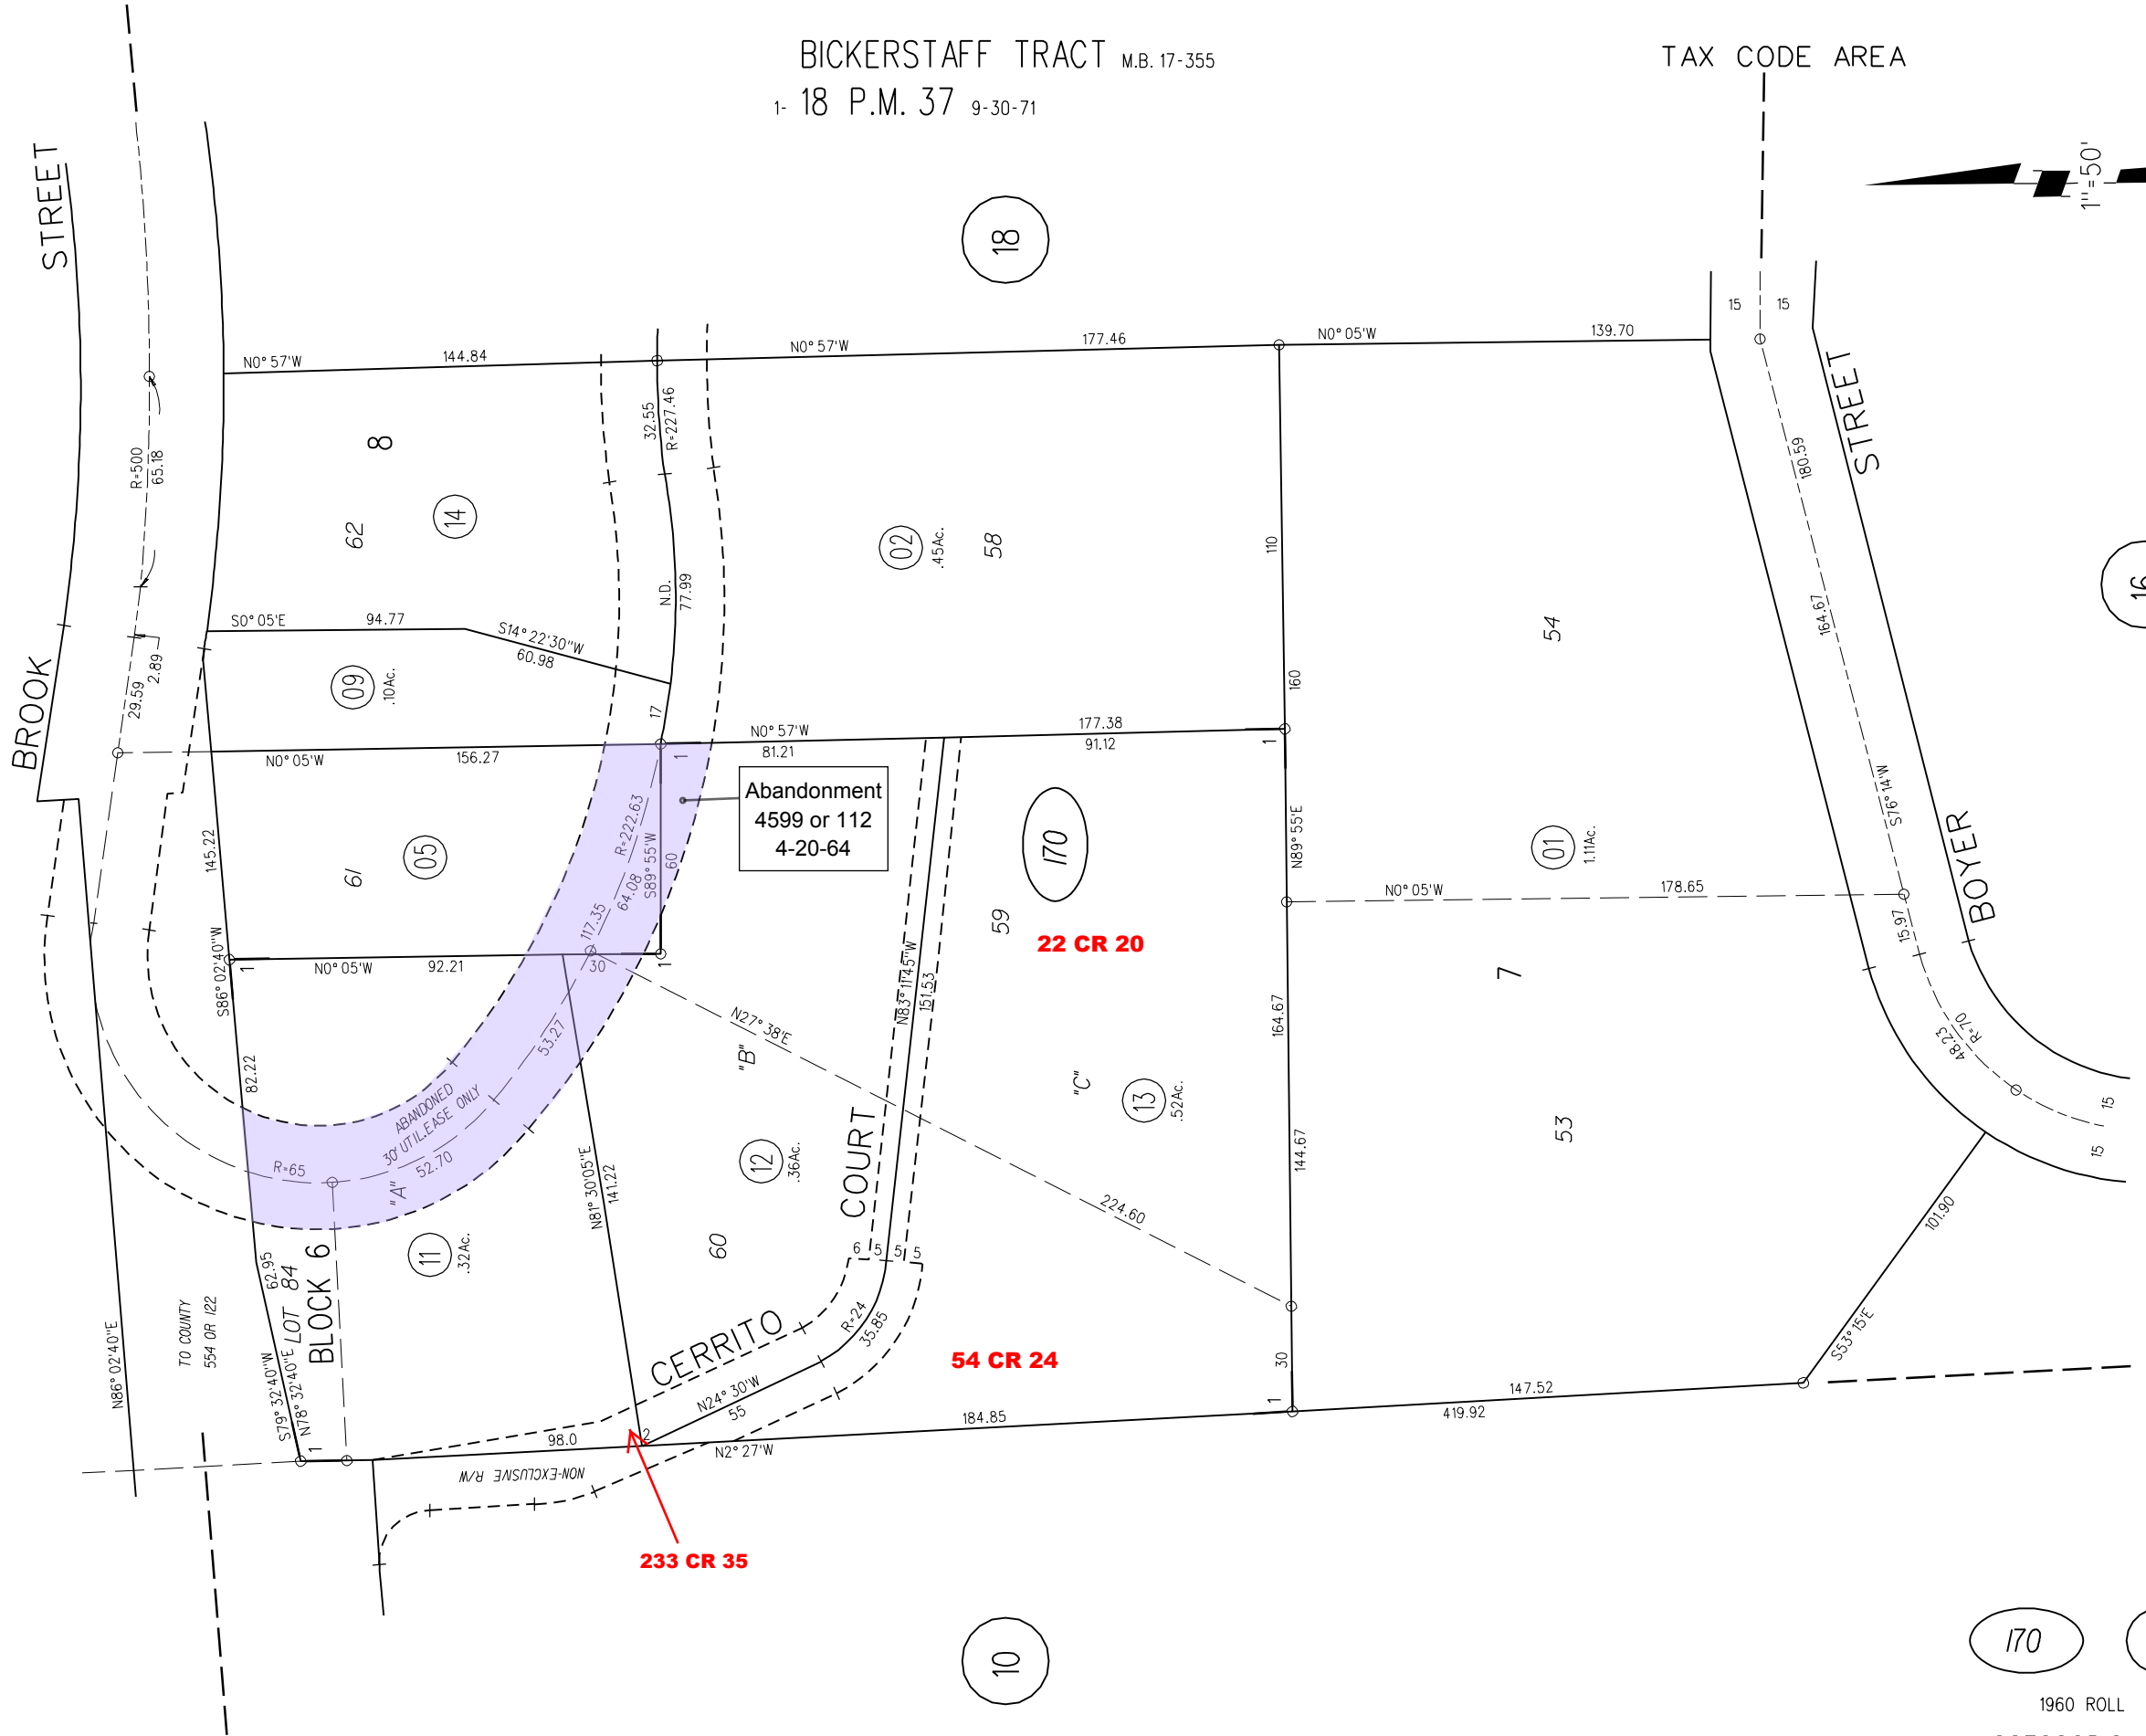

BICKERSTAFF TRACT M.B. 17-355

1-18 P.M. 37 9-30-71

TAX CODE AREA

PB
243

170

1960 ROLL

ASSESSOR'S MAP

BOOK 241 PAGE 17

85-20.21 CONTRA COSTA COUNTY, CALIF.