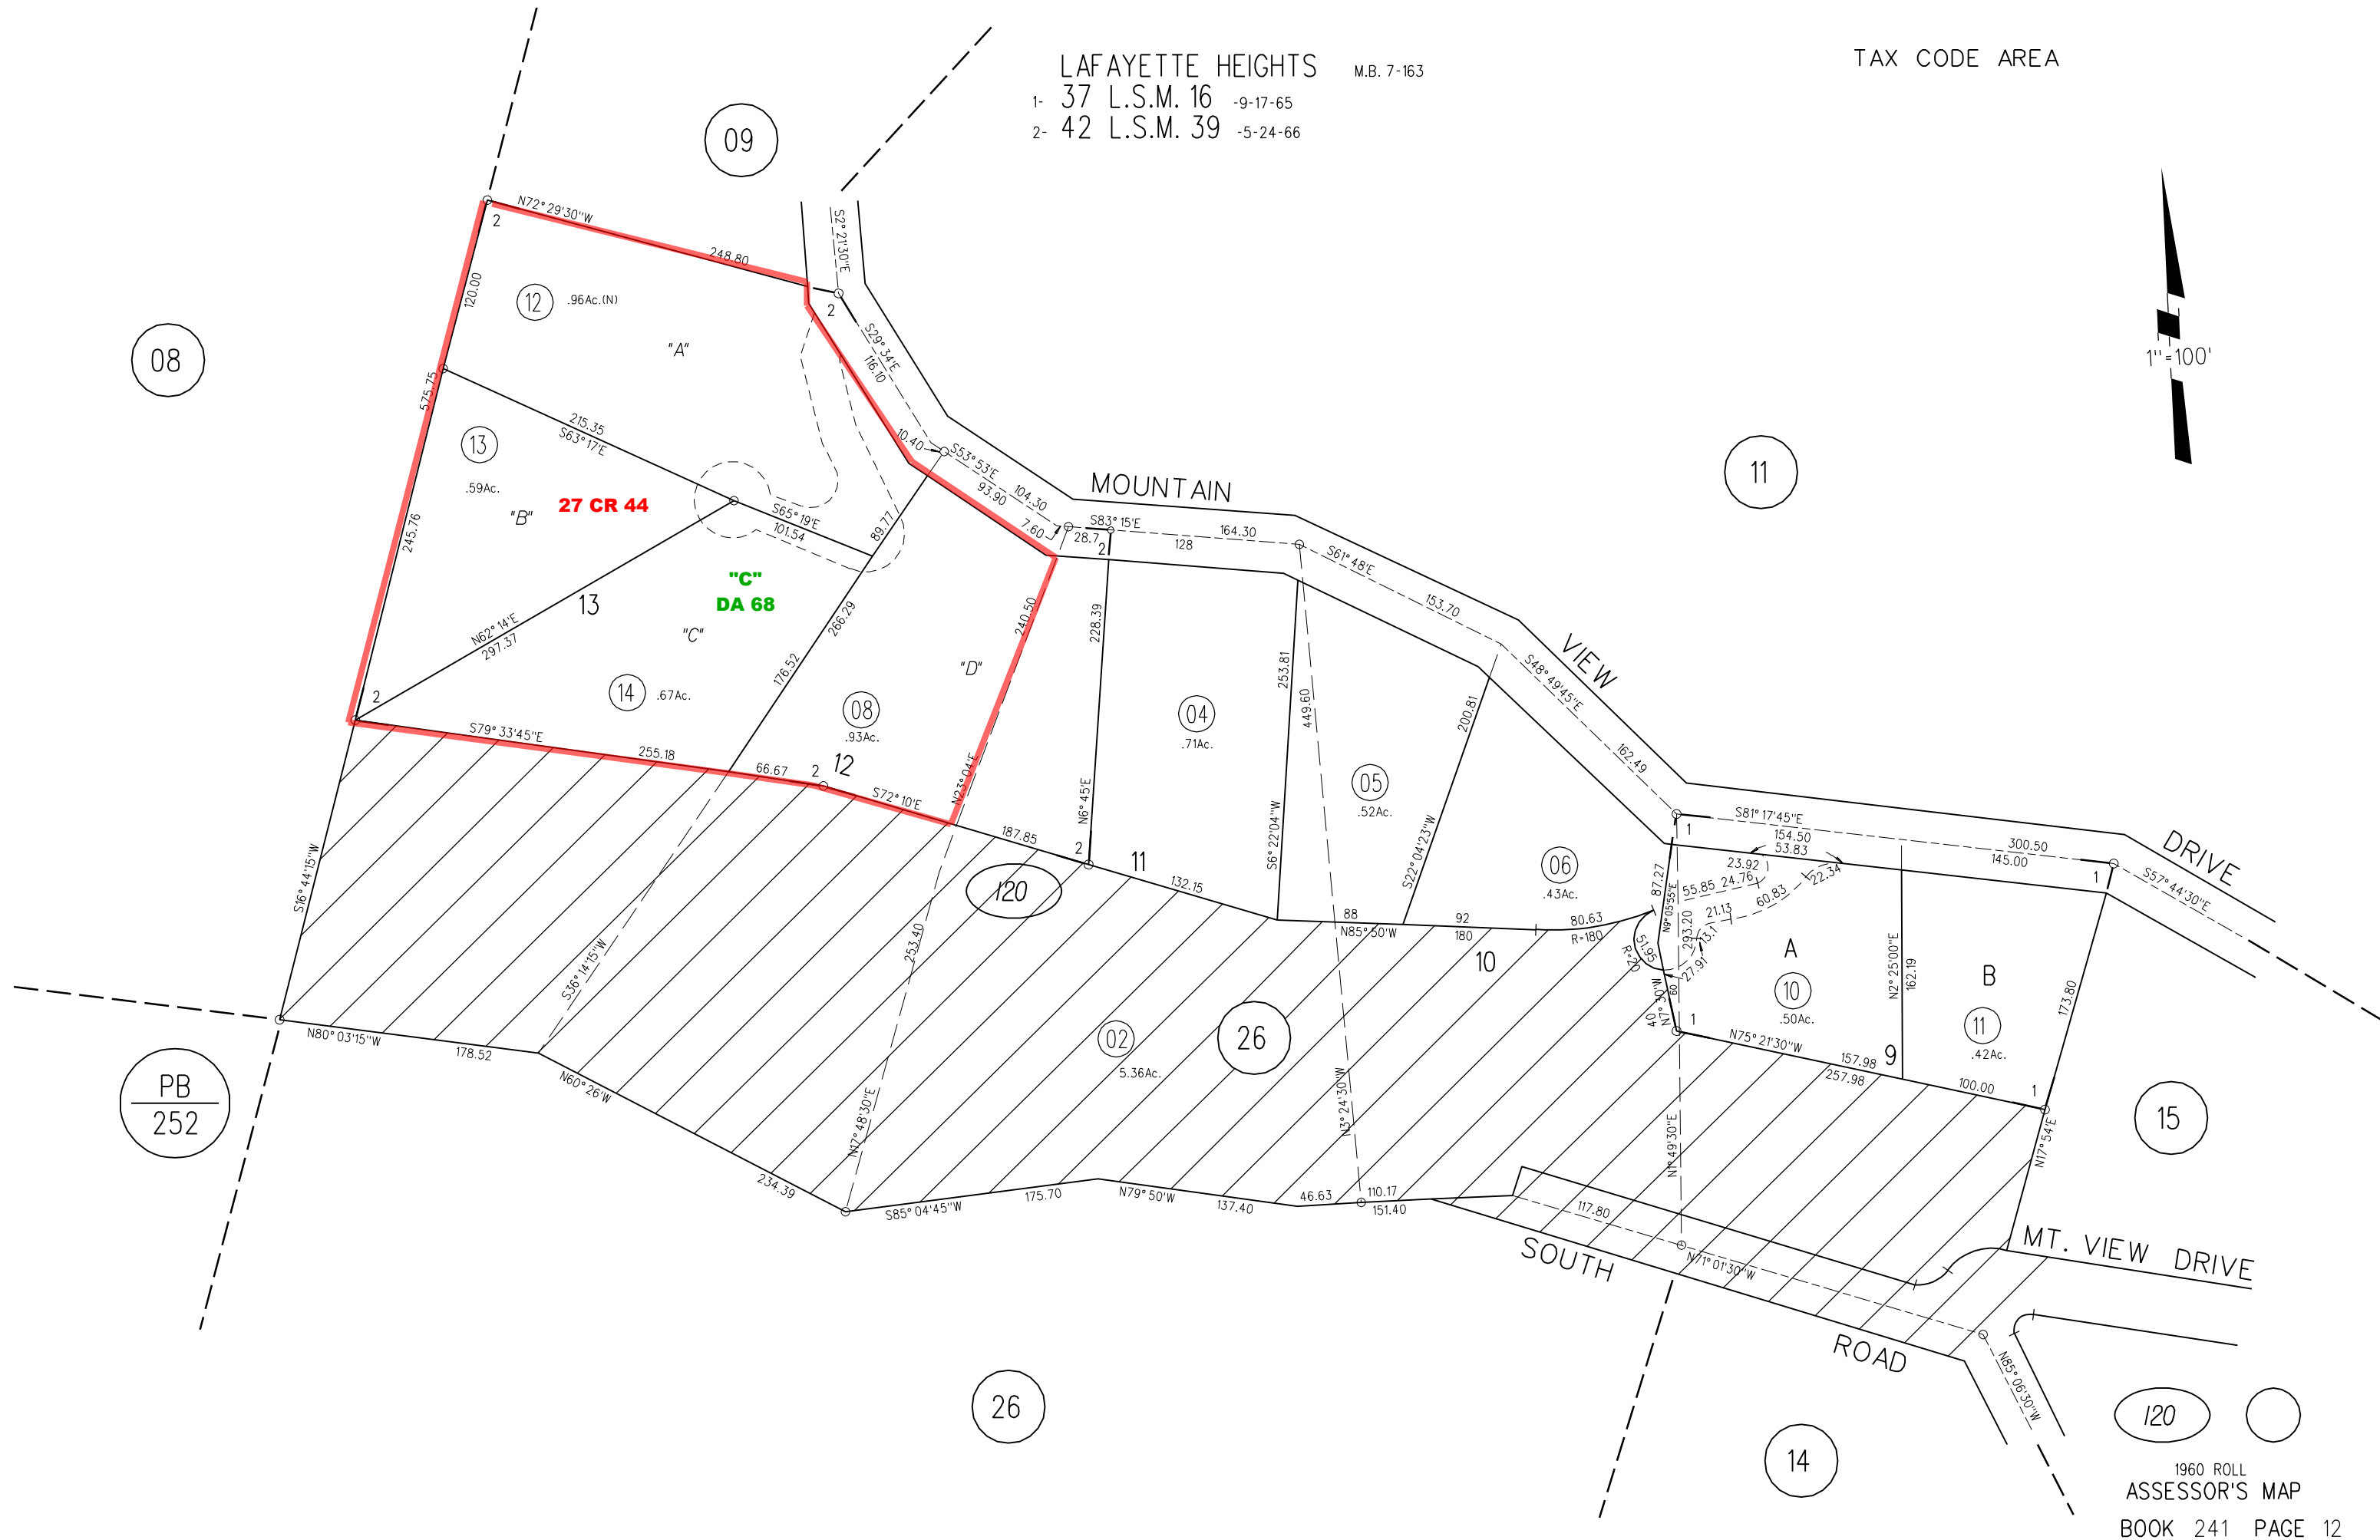

LAFAYETTE HEIGHTS

M.B. 7-163

TAX CODE AREA

- 1- 37 L.S.M. 16 -9-17-65
- 2- 42 L.S.M. 39 -5-24-66

27 CR 44

"C" DA 68

1960 ROLL
ASSESSOR'S MAP
BOOK 241 PAGE 12