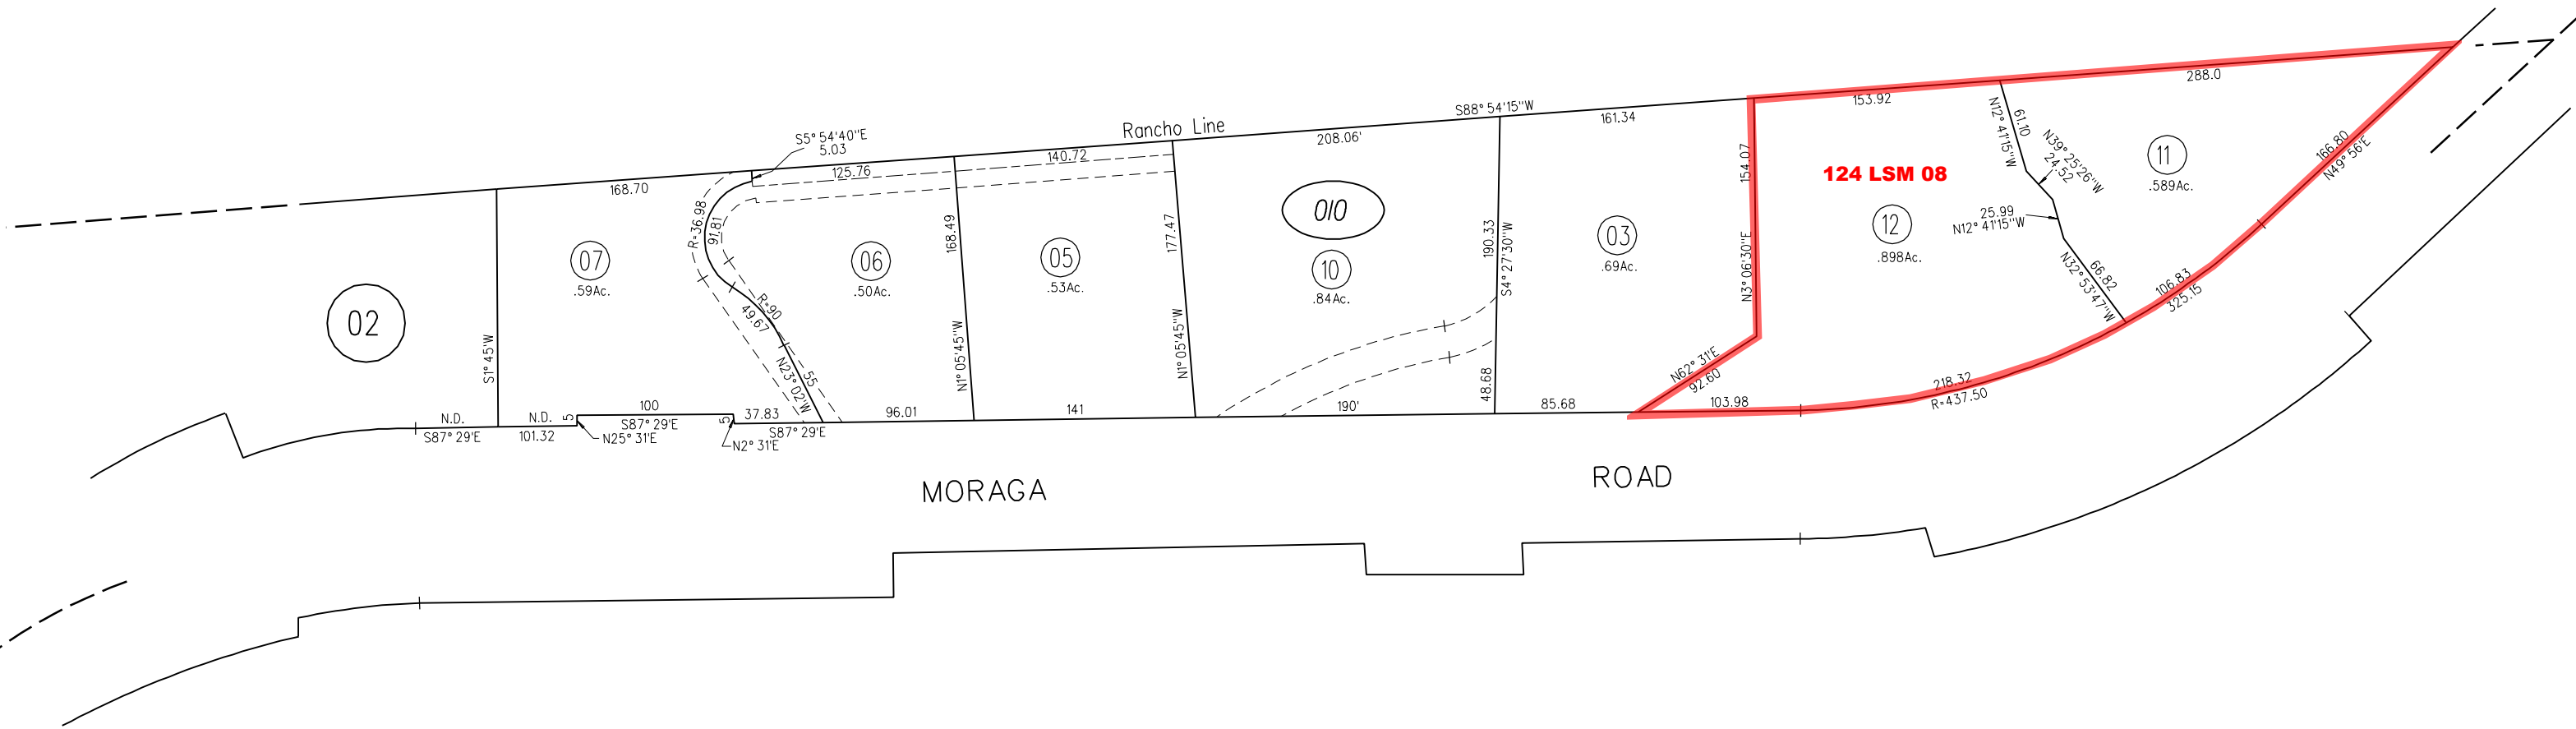

RANCHO LAGUNA DE LOS PALOS COLORADOS

PB  
241

NOTE: THIS MAP WAS PREPARED FOR ASSESSMENT PURPOSES ONLY. NO LIABILITY IS ASSUMED FOR THE ACCURACY OF THE INFORMATION DELINEATED HEREON. ASSESSOR'S PARCELS MAY NOT COMPLY WITH LOCAL LOT SPLIT OR BUILDING SITE ORDINANCES.