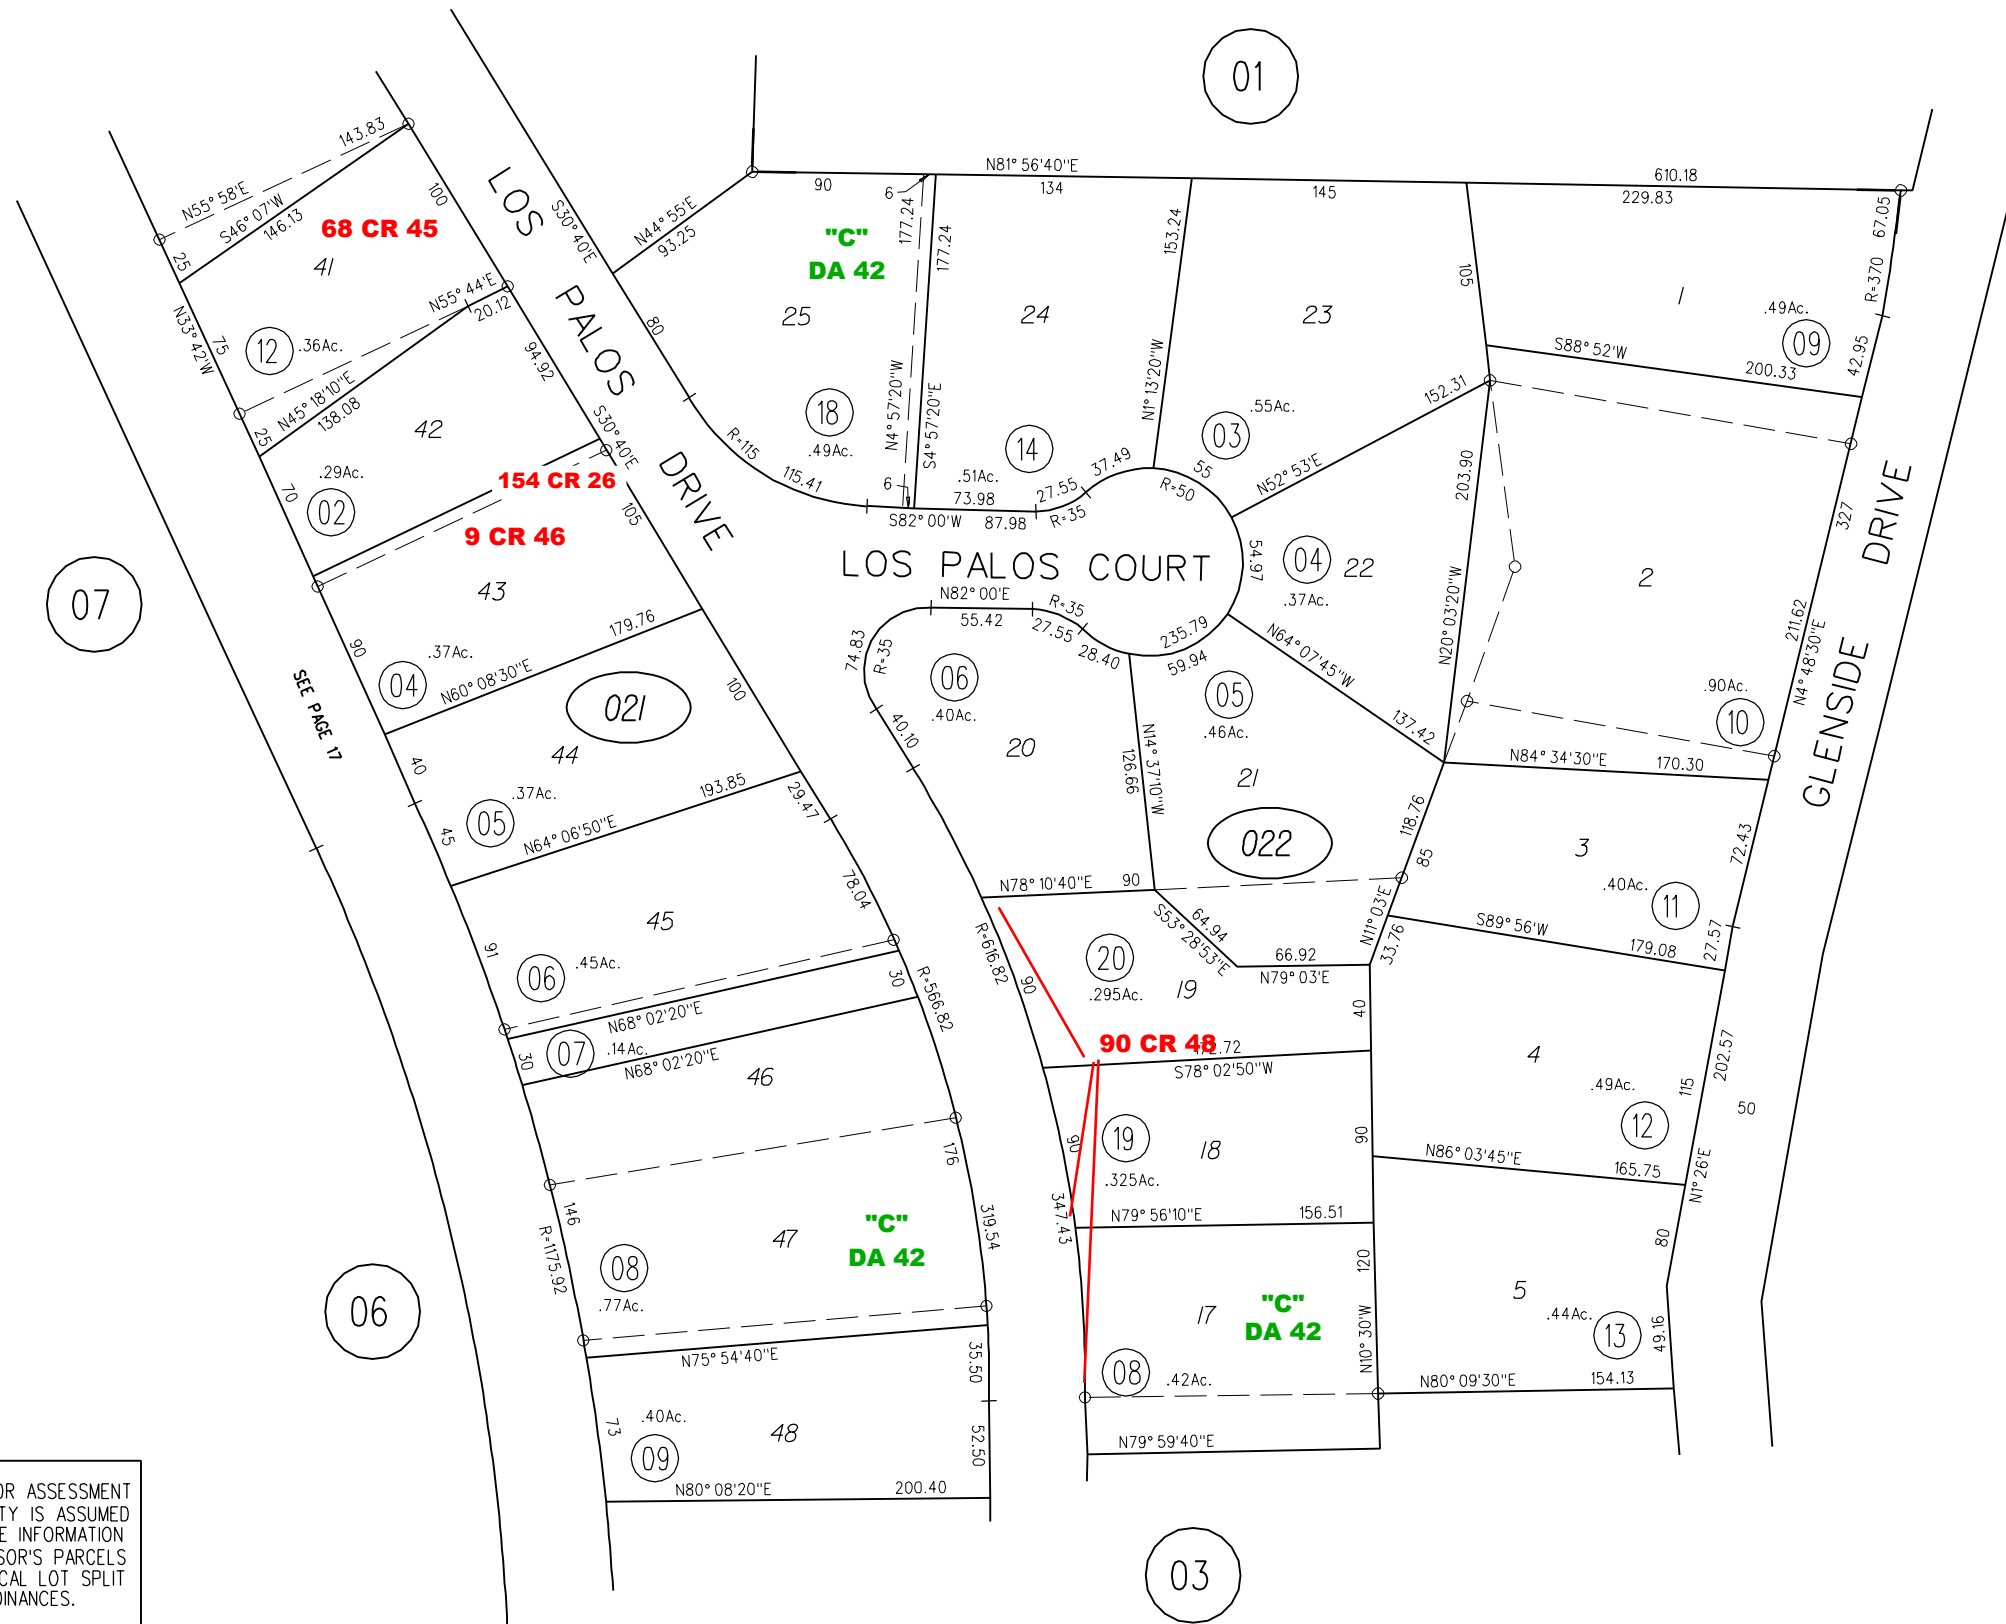

GLENSIDE ESTATES

M.B. 24-793-794

P.B.
189

021
022

NOTE: THIS MAP WAS PREPARED FOR ASSESSMENT PURPOSES ONLY. NO LIABILITY IS ASSUMED FOR THE ACCURACY OF THE INFORMATION DELINEATED HEREON. ASSESSOR'S PARCELS MAY NOT COMPLY WITH LOCAL LOT SPLIT OR BUILDING SITE ORDINANCES.