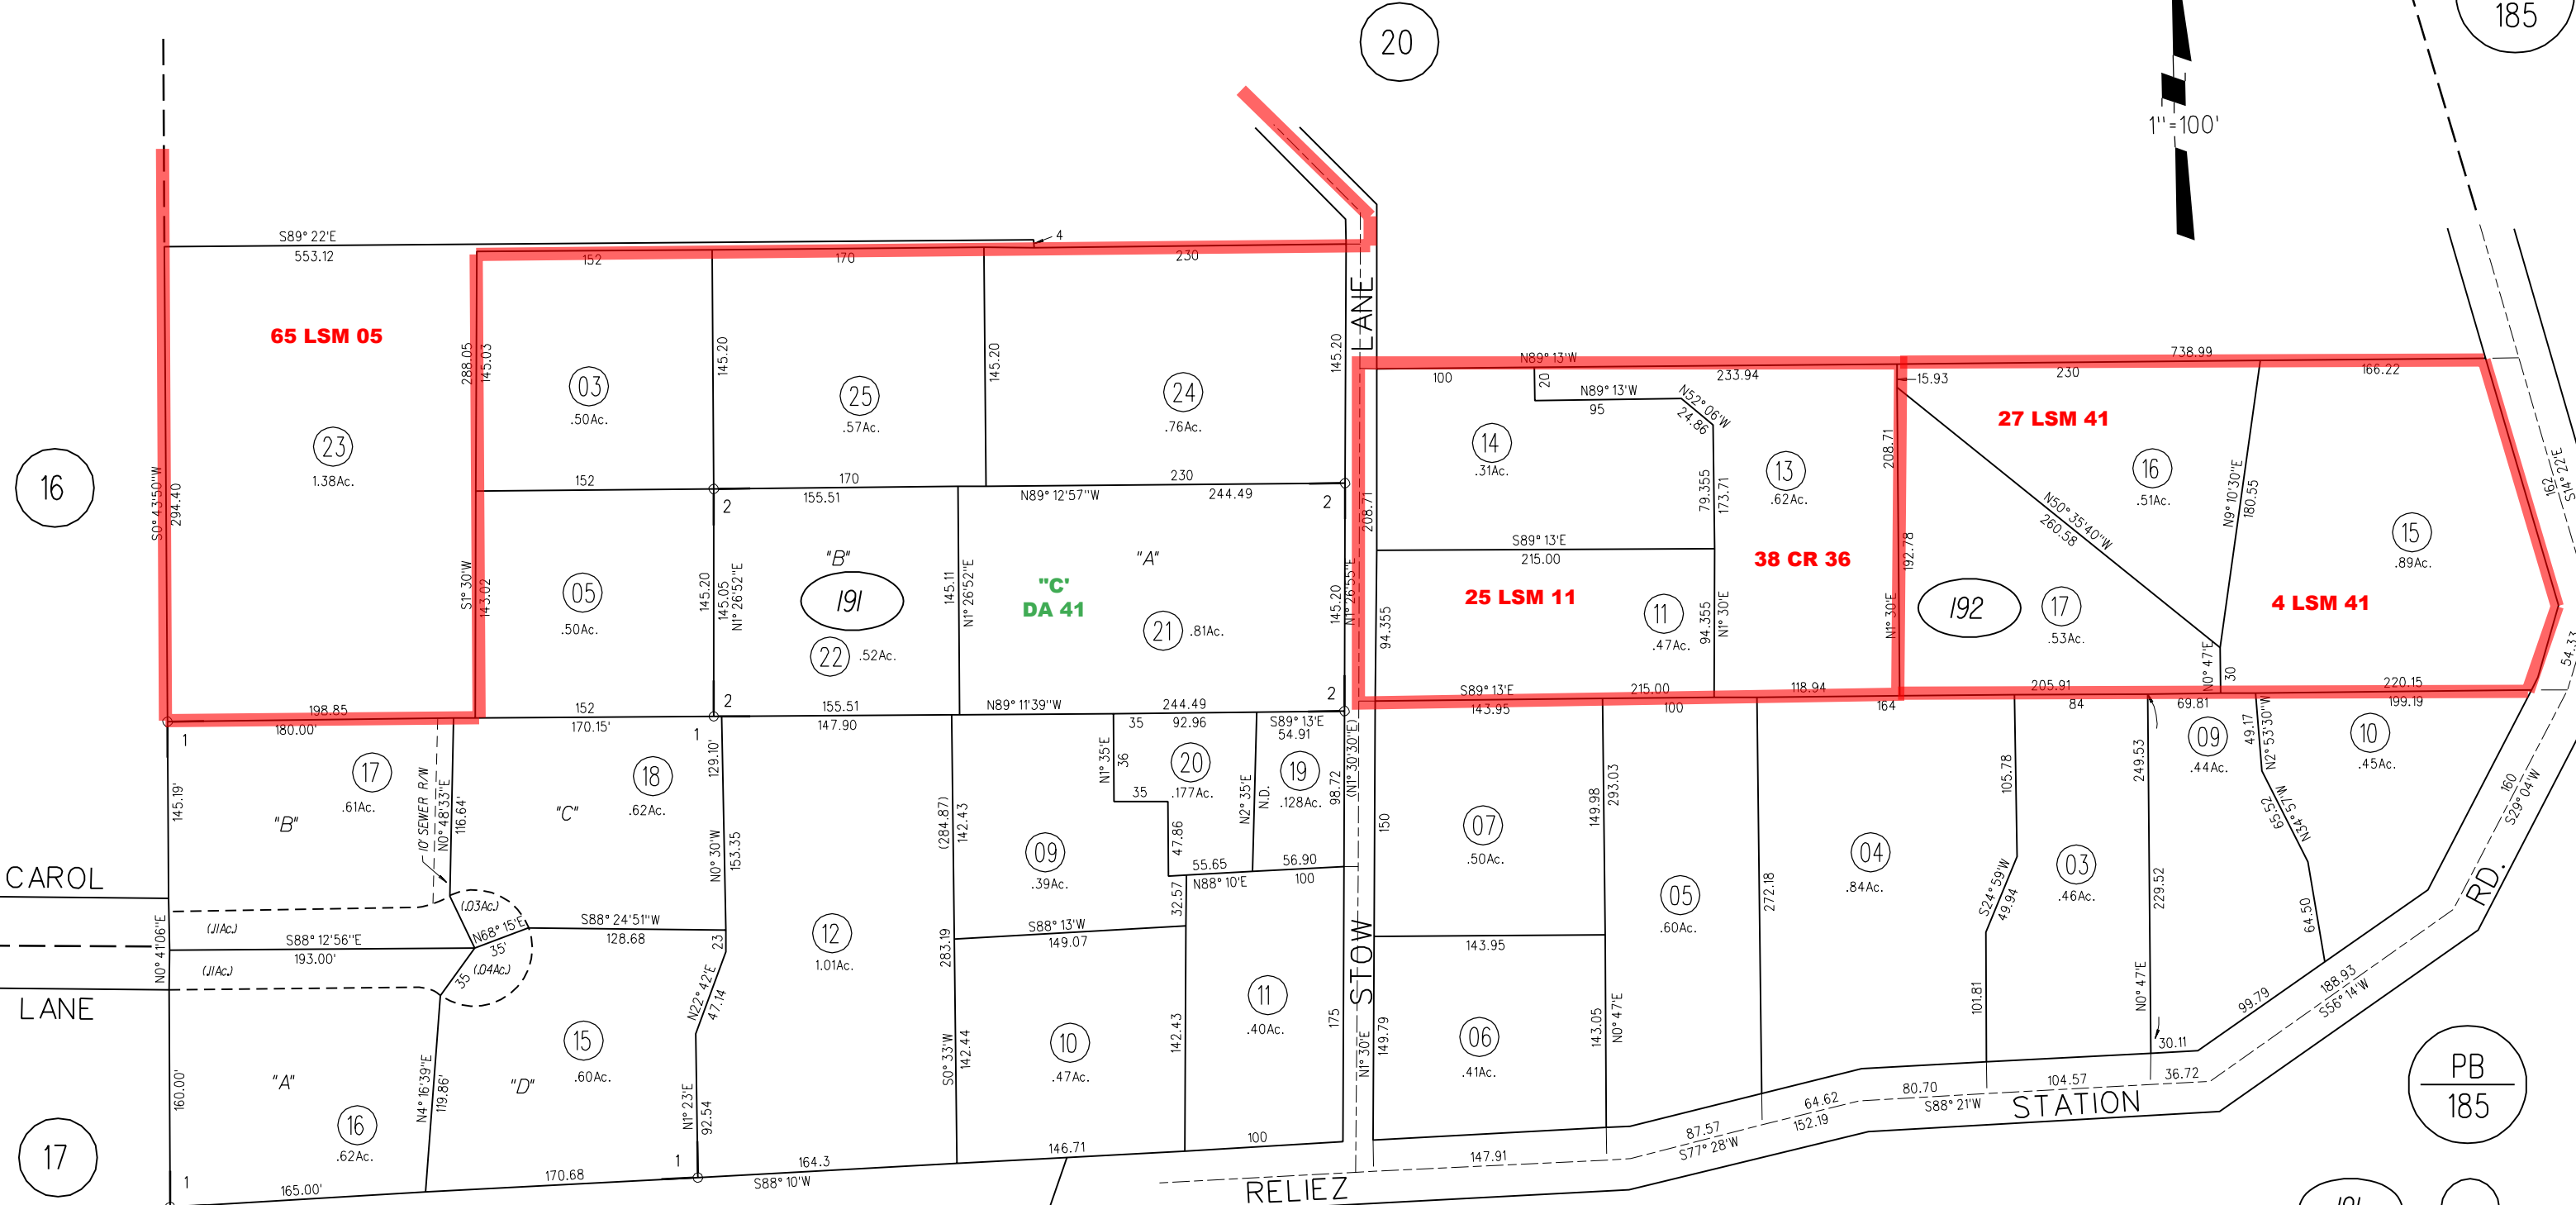

RO. BOCA DE LA CANADA DEL PINOLE

1- 40L.S.M.13 2-23-66

2- 50P.M.47 12-15-76

TAX CODE AREA

PB  
185

PB  
185