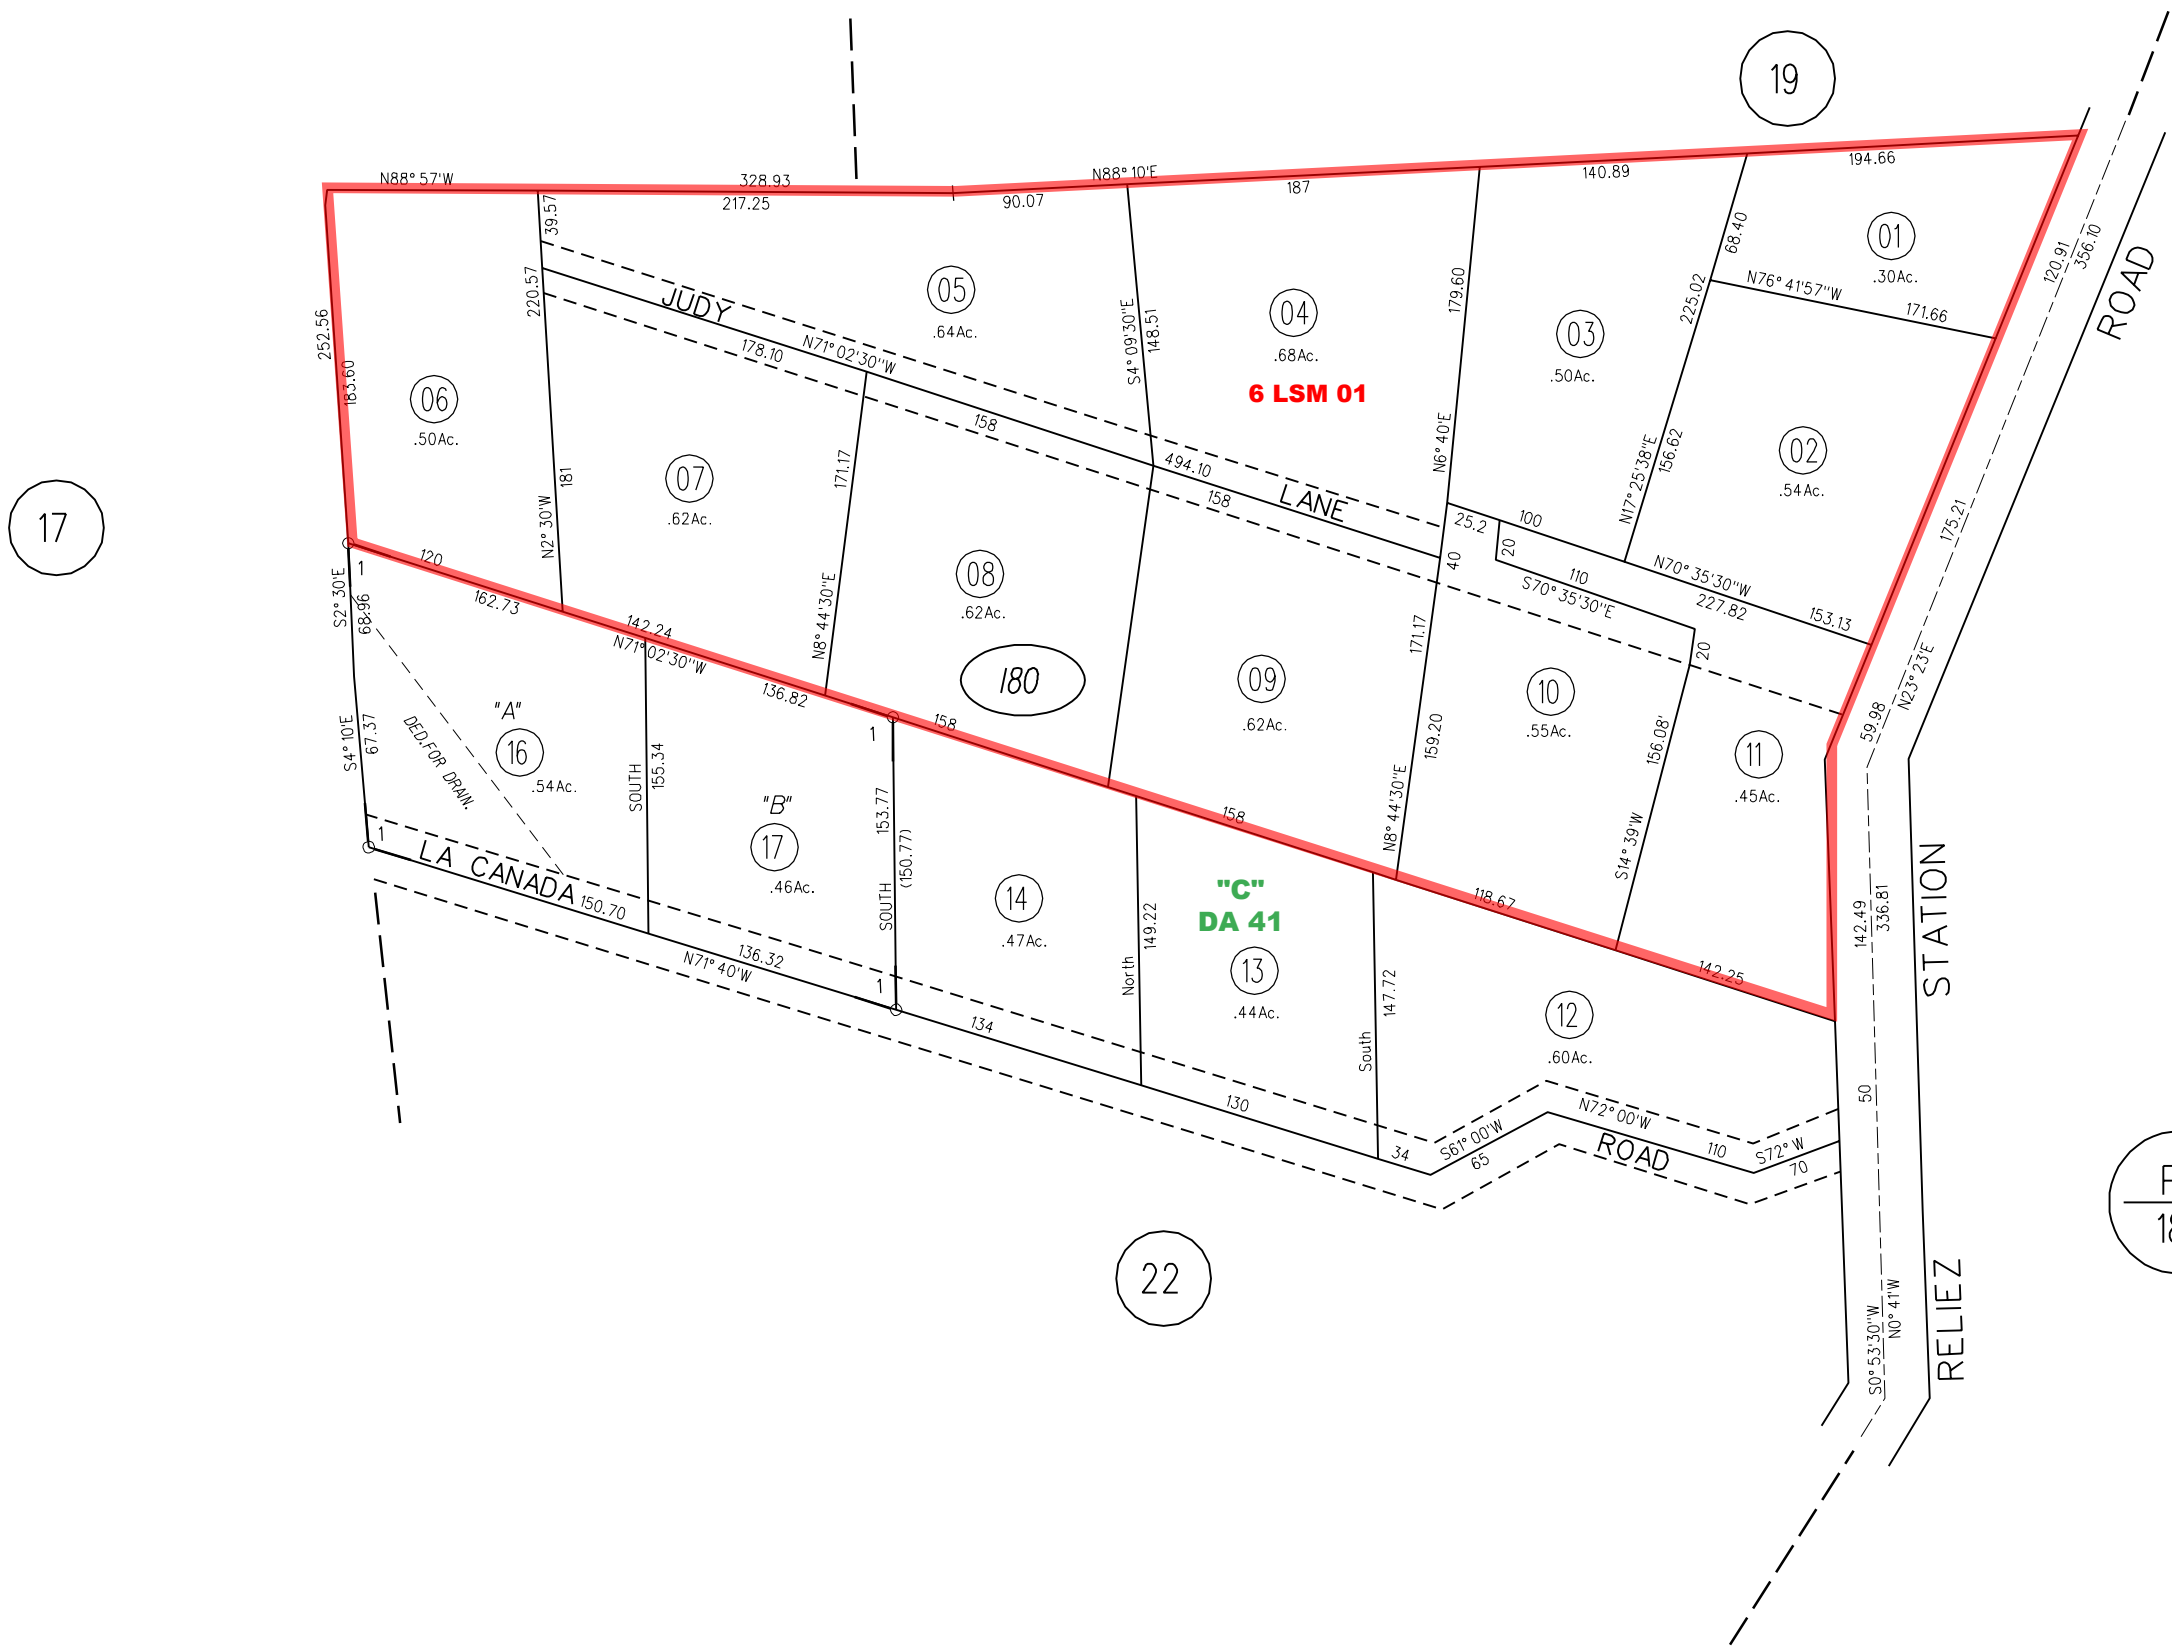

RANCHO BOCA DE LA CANADA DEL PINOLE

TAX CODE AREA

1- 68P.M.24 7-28-78

17

22

PB
185

180

1960 ROLL

ASSESSOR'S MAP

BOOK 233 PAGE 18

CONTRA COSTA COUNTY, CALIF.