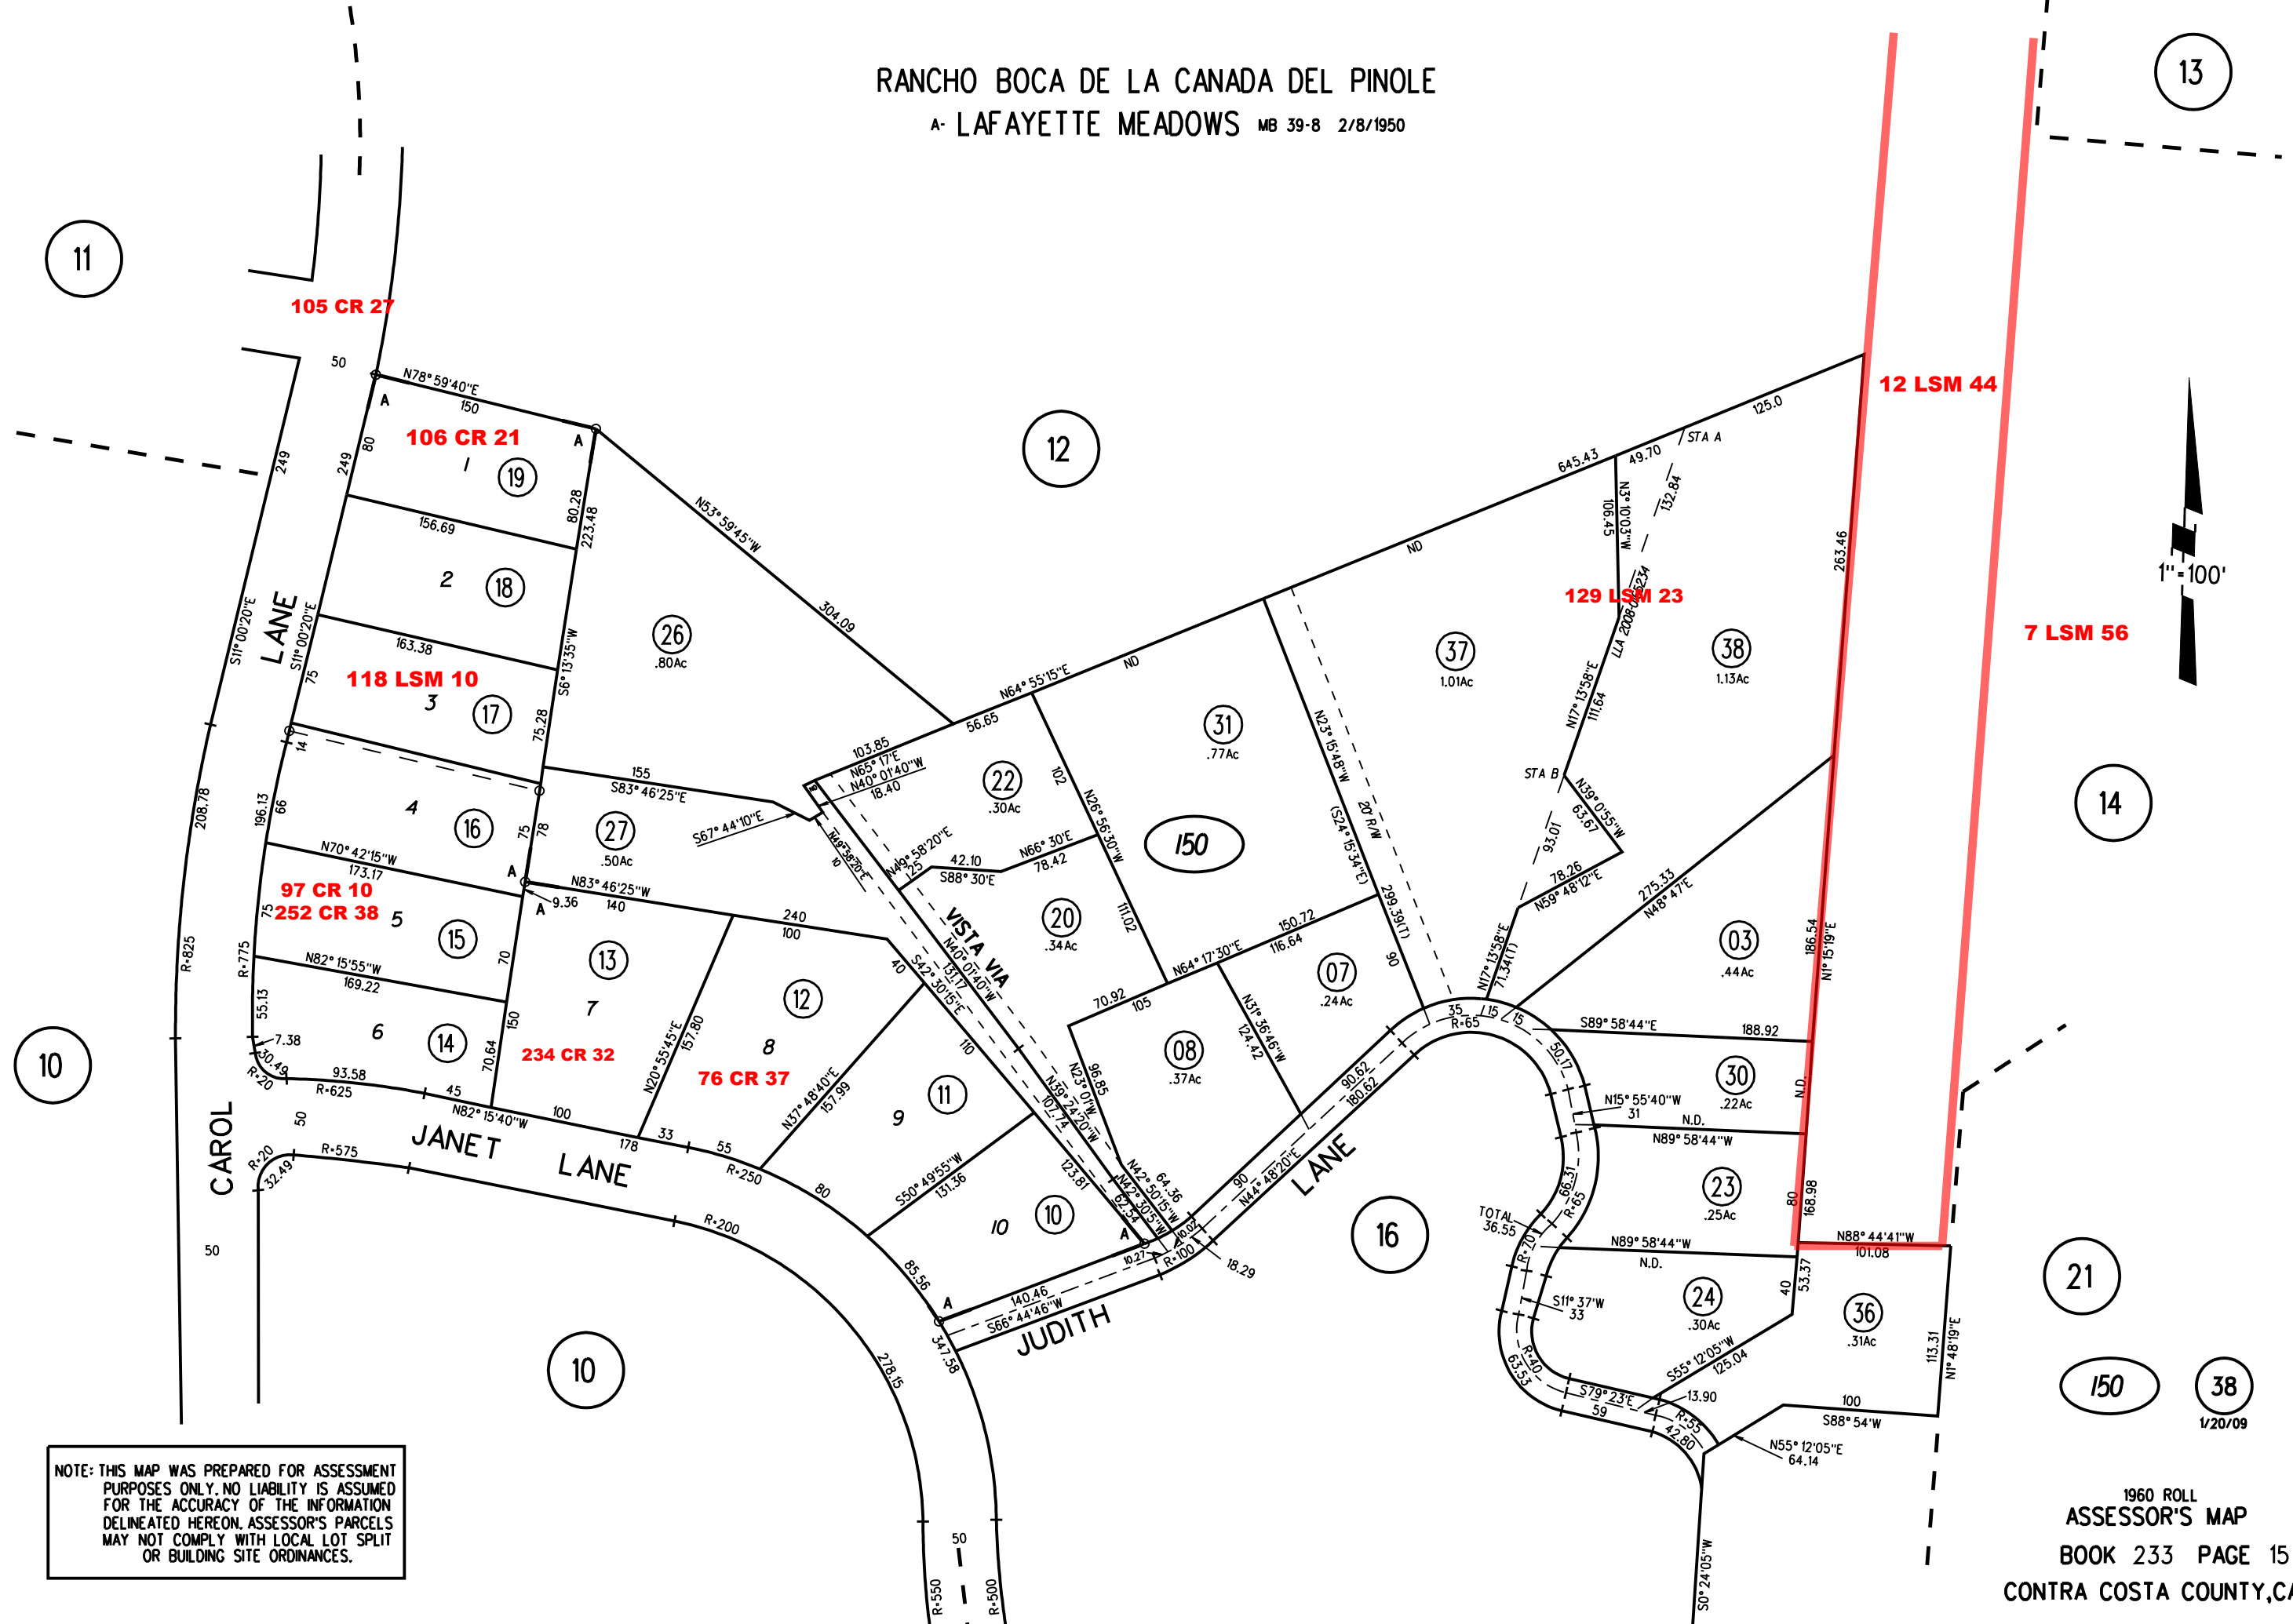

RANCHO BOCA DE LA CANADA DEL PINOLE

A- LAFAYETTE MEADOWS MB 39-8 2/8/1950

NOTE: THIS MAP WAS PREPARED FOR ASSESSMENT PURPOSES ONLY. NO LIABILITY IS ASSUMED FOR THE ACCURACY OF THE INFORMATION DELINEATED HEREON. ASSESSOR'S PARCELS MAY NOT COMPLY WITH LOCAL LOT SPLIT OR BUILDING SITE ORDINANCES.