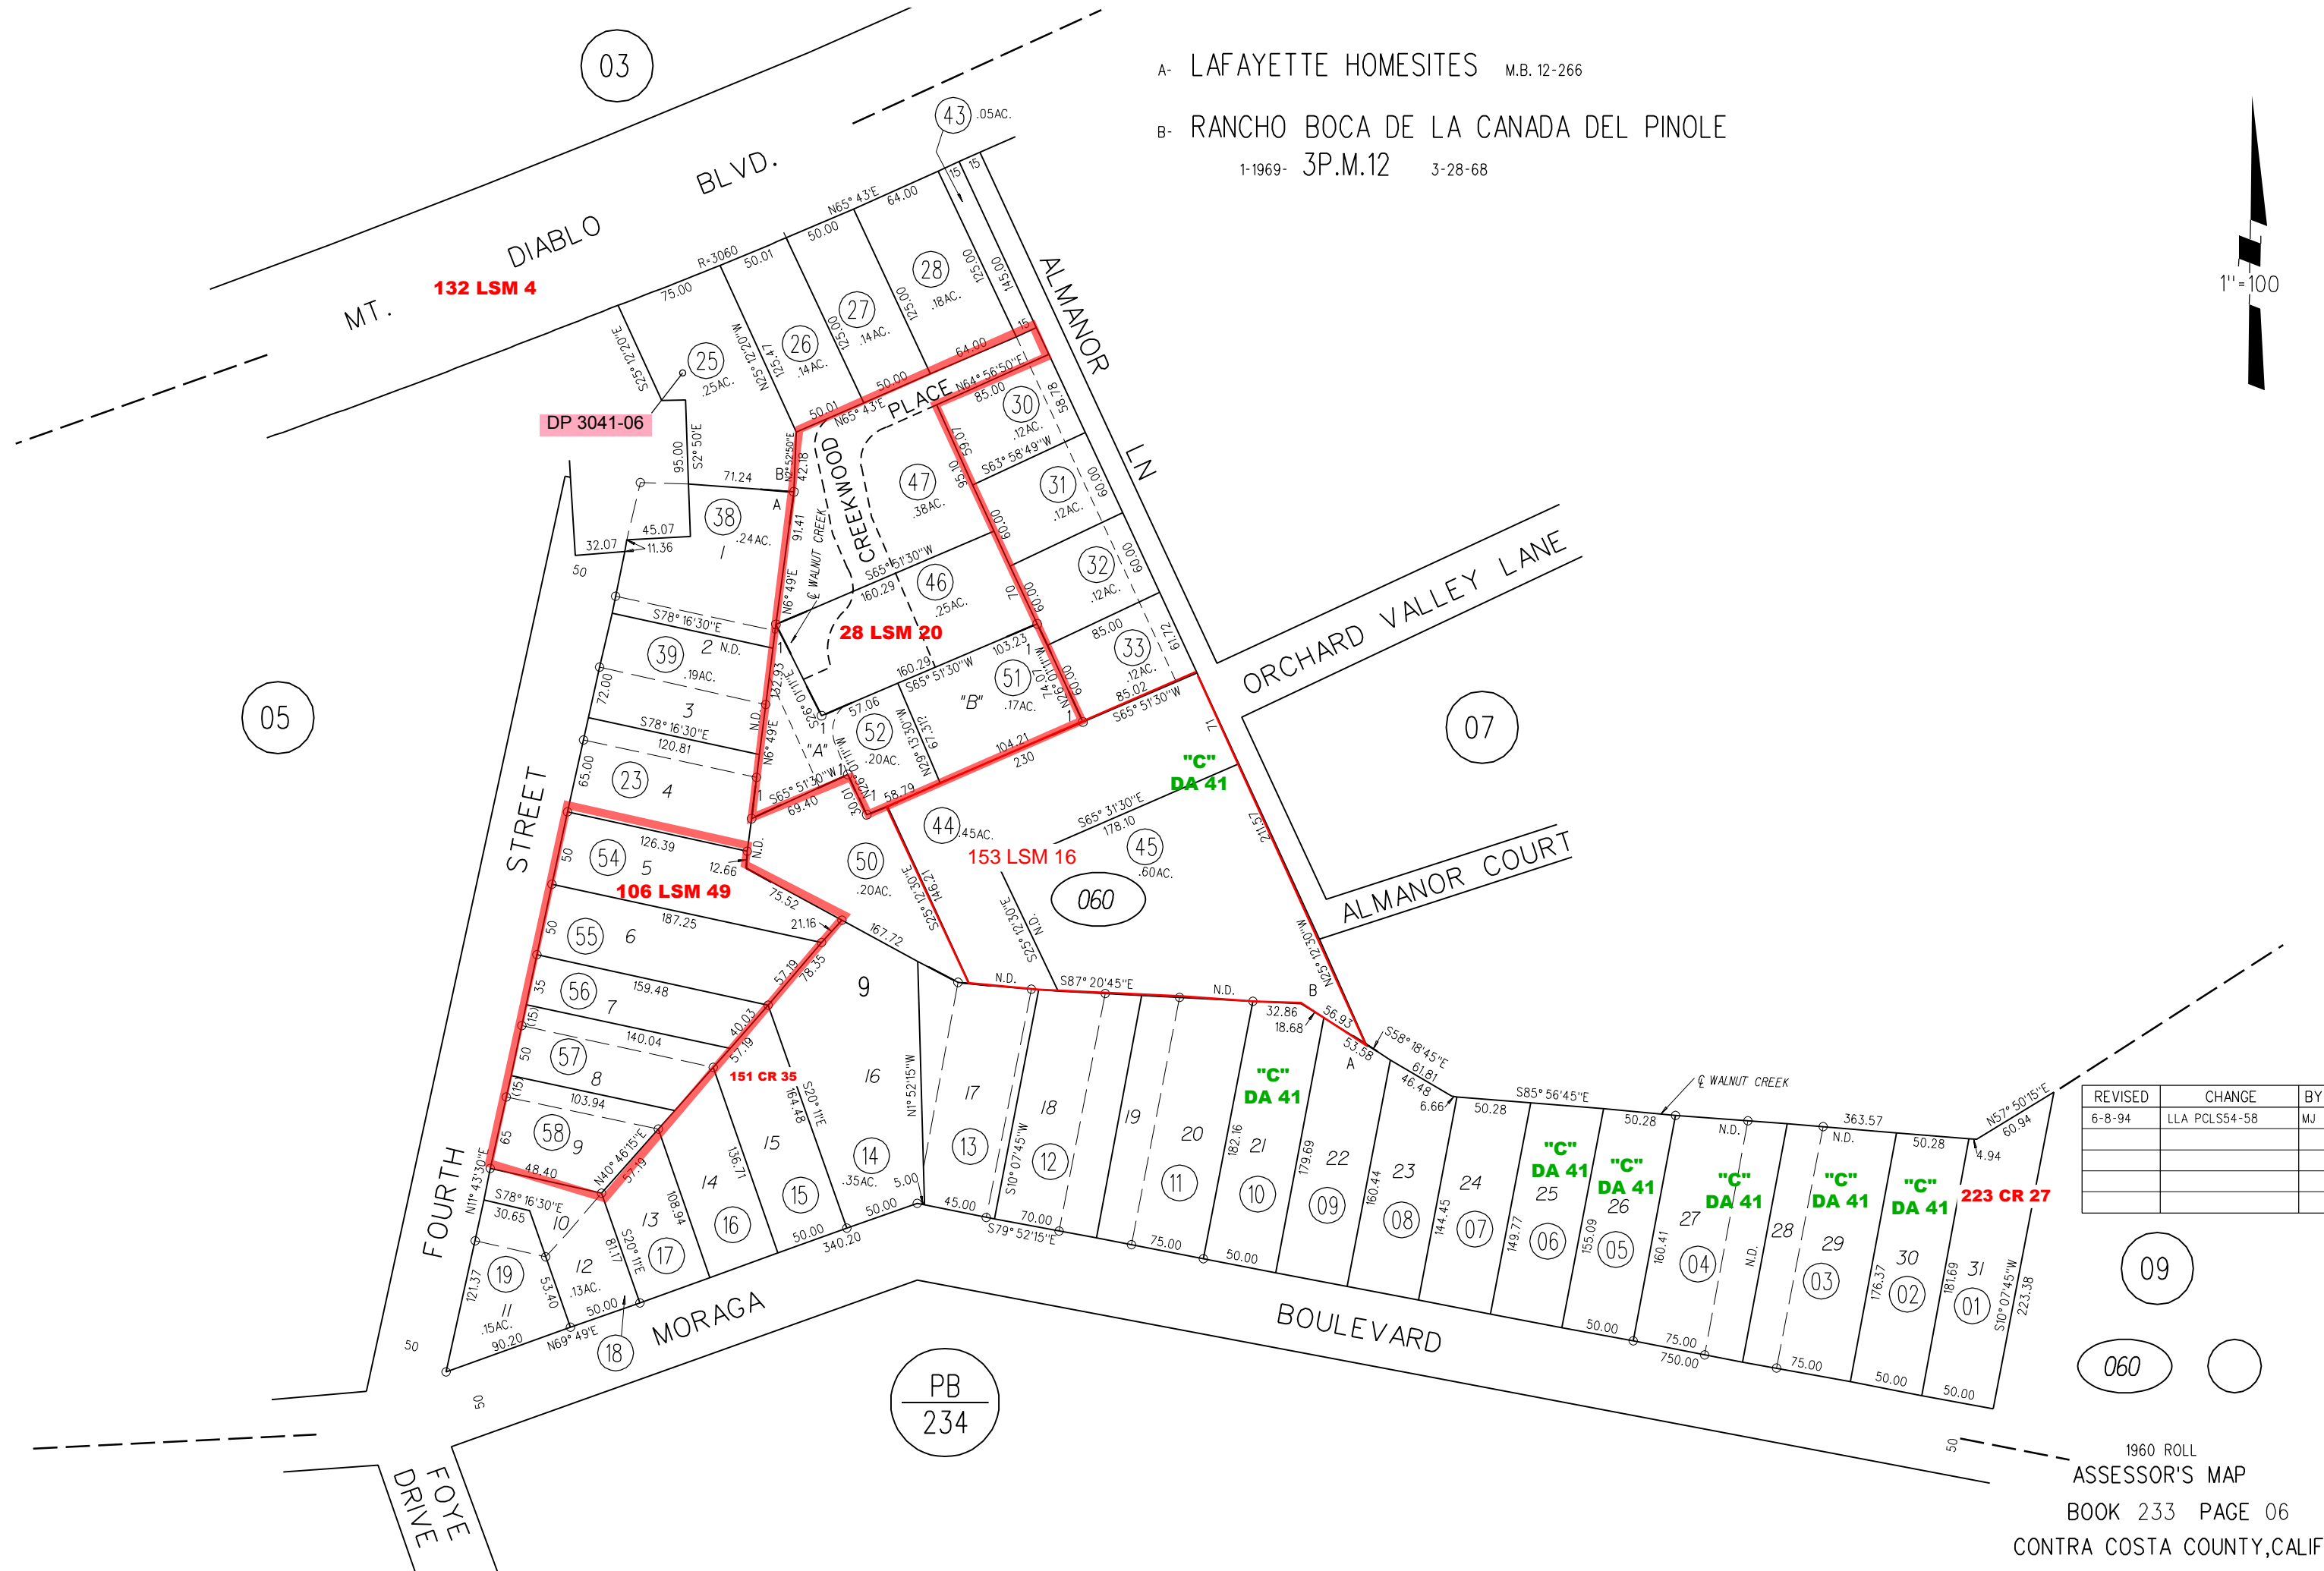

A- LAFAYETTE HOMESITES M.B. 12-266

B- RANCHO BOCA DE LA CANADA DEL PINOLE

1-1969- 3P.M.12 3-28-68

1"=100

REVISED	CHANGE	BY
6-8-94	LLA PCLS54-58	MJ