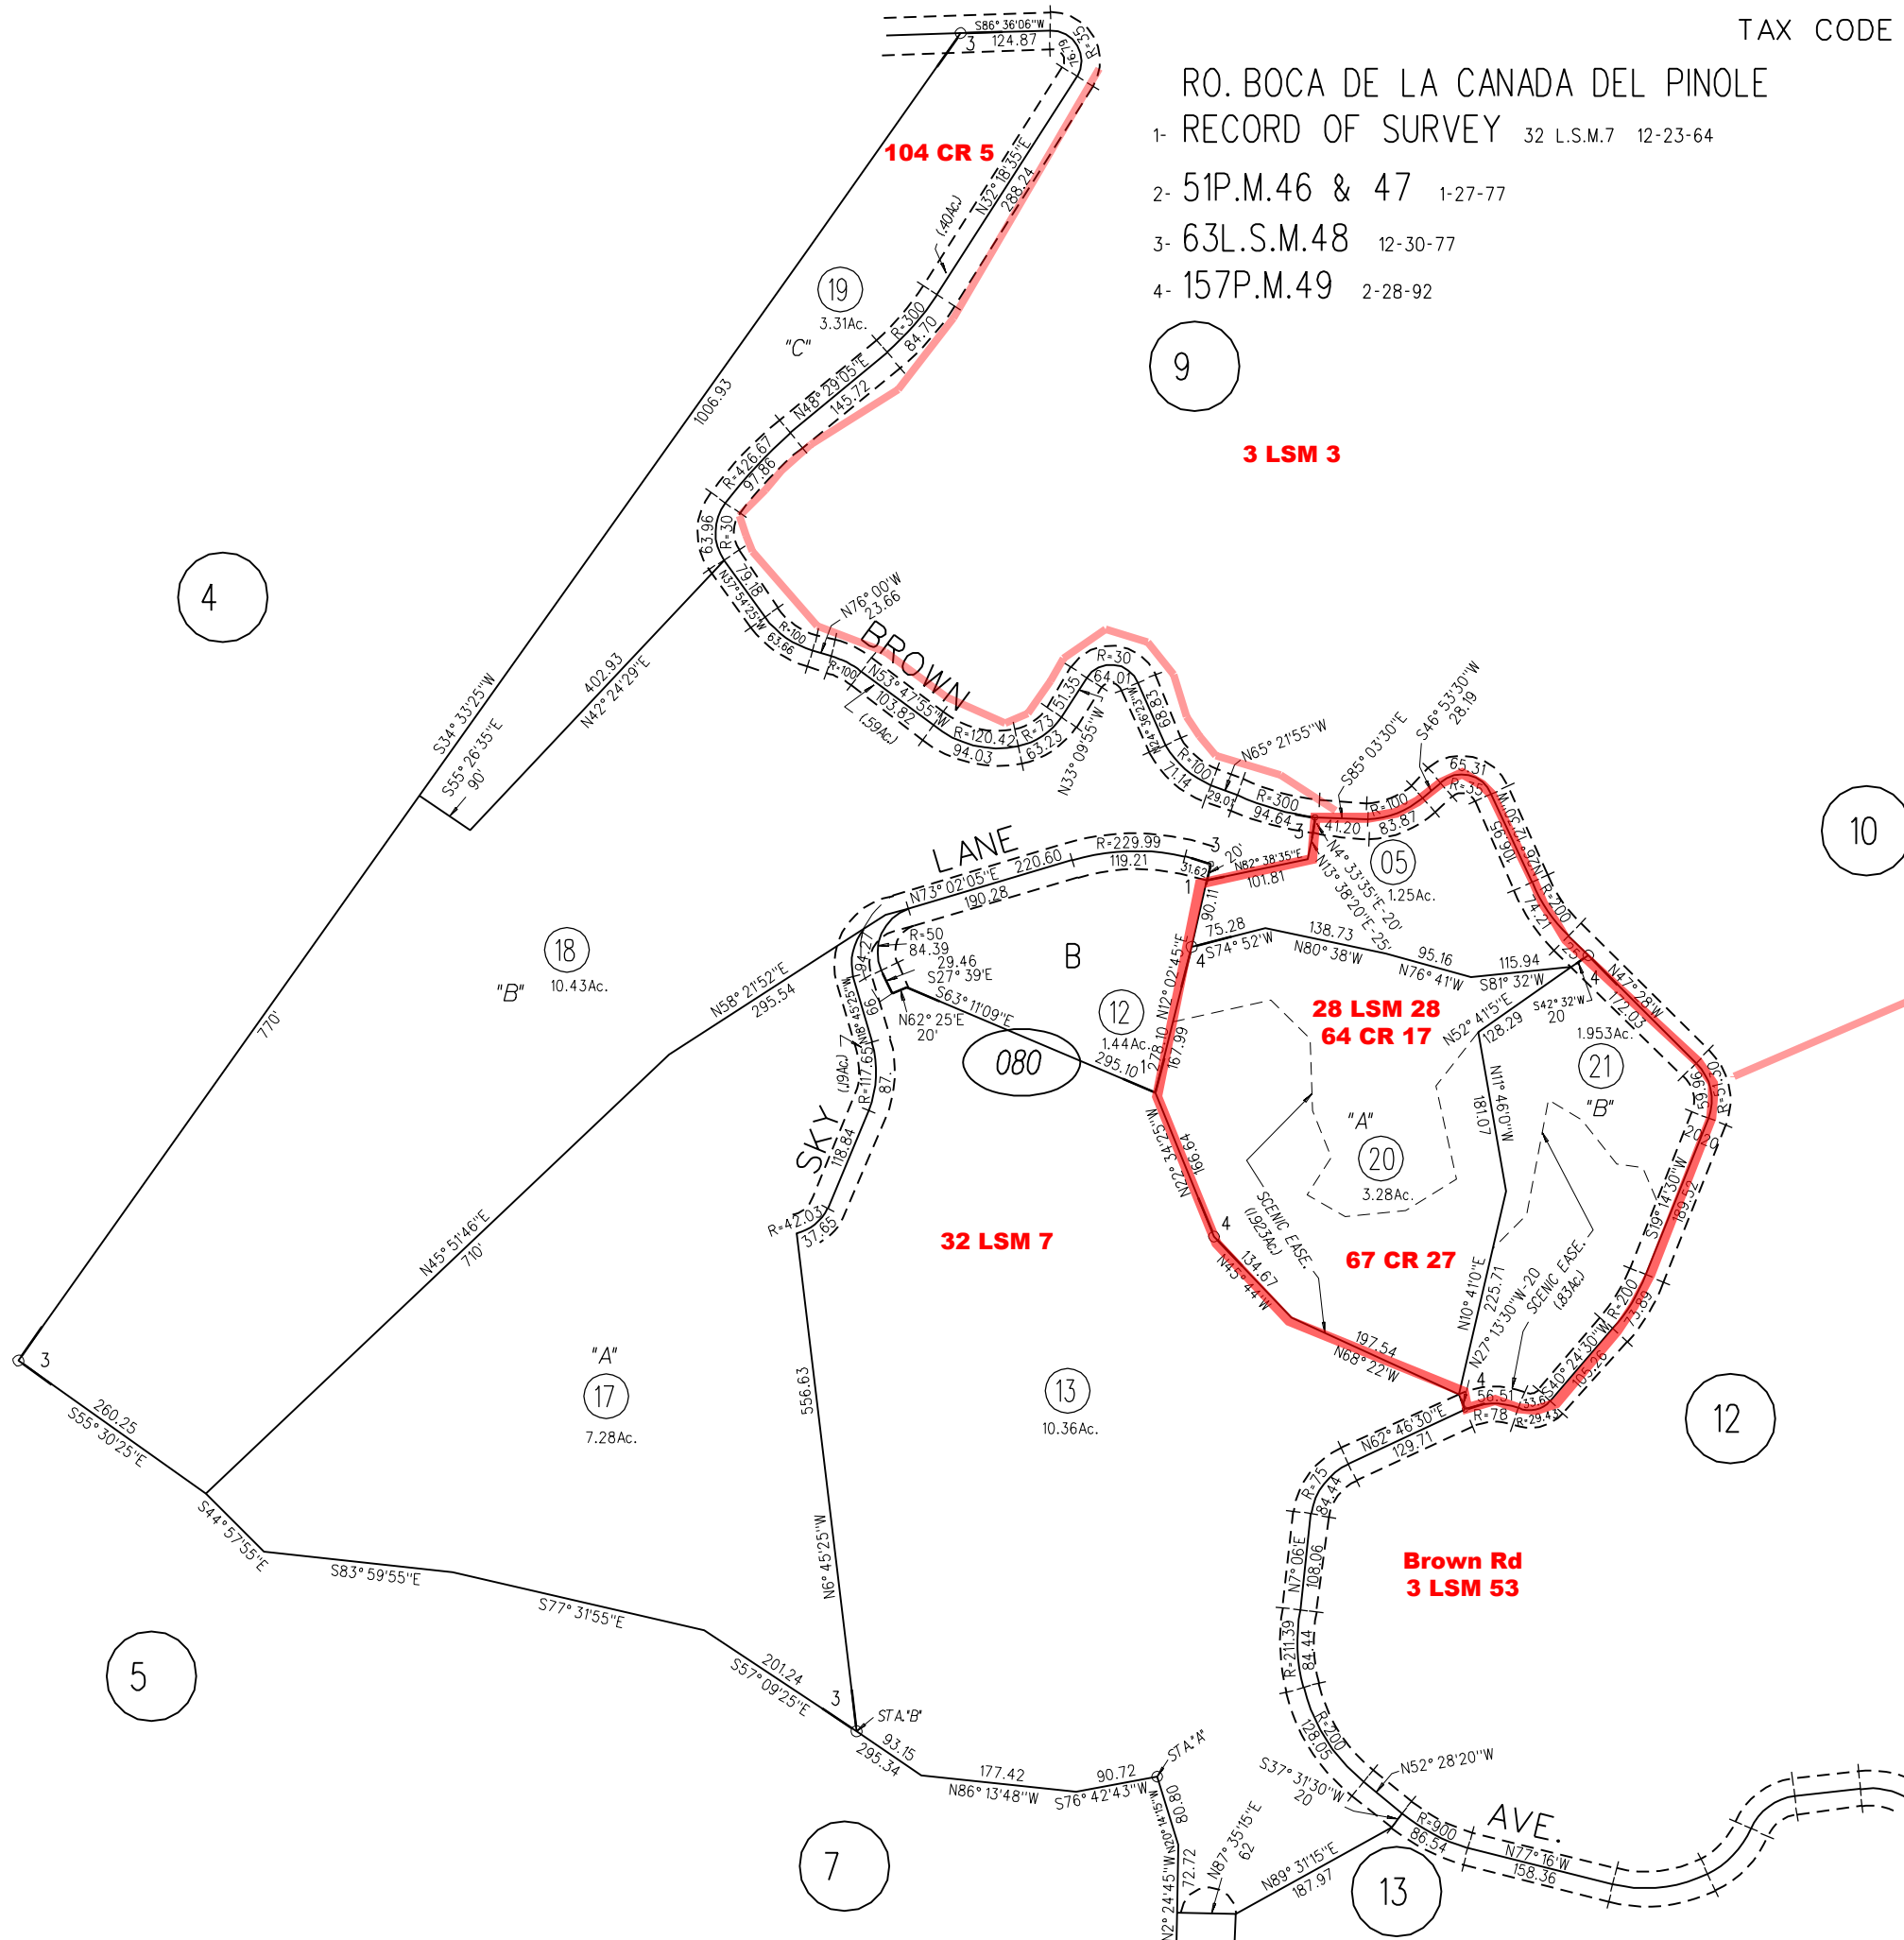

RO. BOCA DE LA CANADA DEL PINOLE

- 1- RECORD OF SURVEY 32 L.S.M.7 12-23-64
- 2- 51P.M.46 & 47 1-27-77
- 3- 63L.S.M.48 12-30-77
- 4- 157P.M.49 2-28-92

REVISED	CHANGE	BY
09-29-93	SPLIT PCLS 22,23	MJ