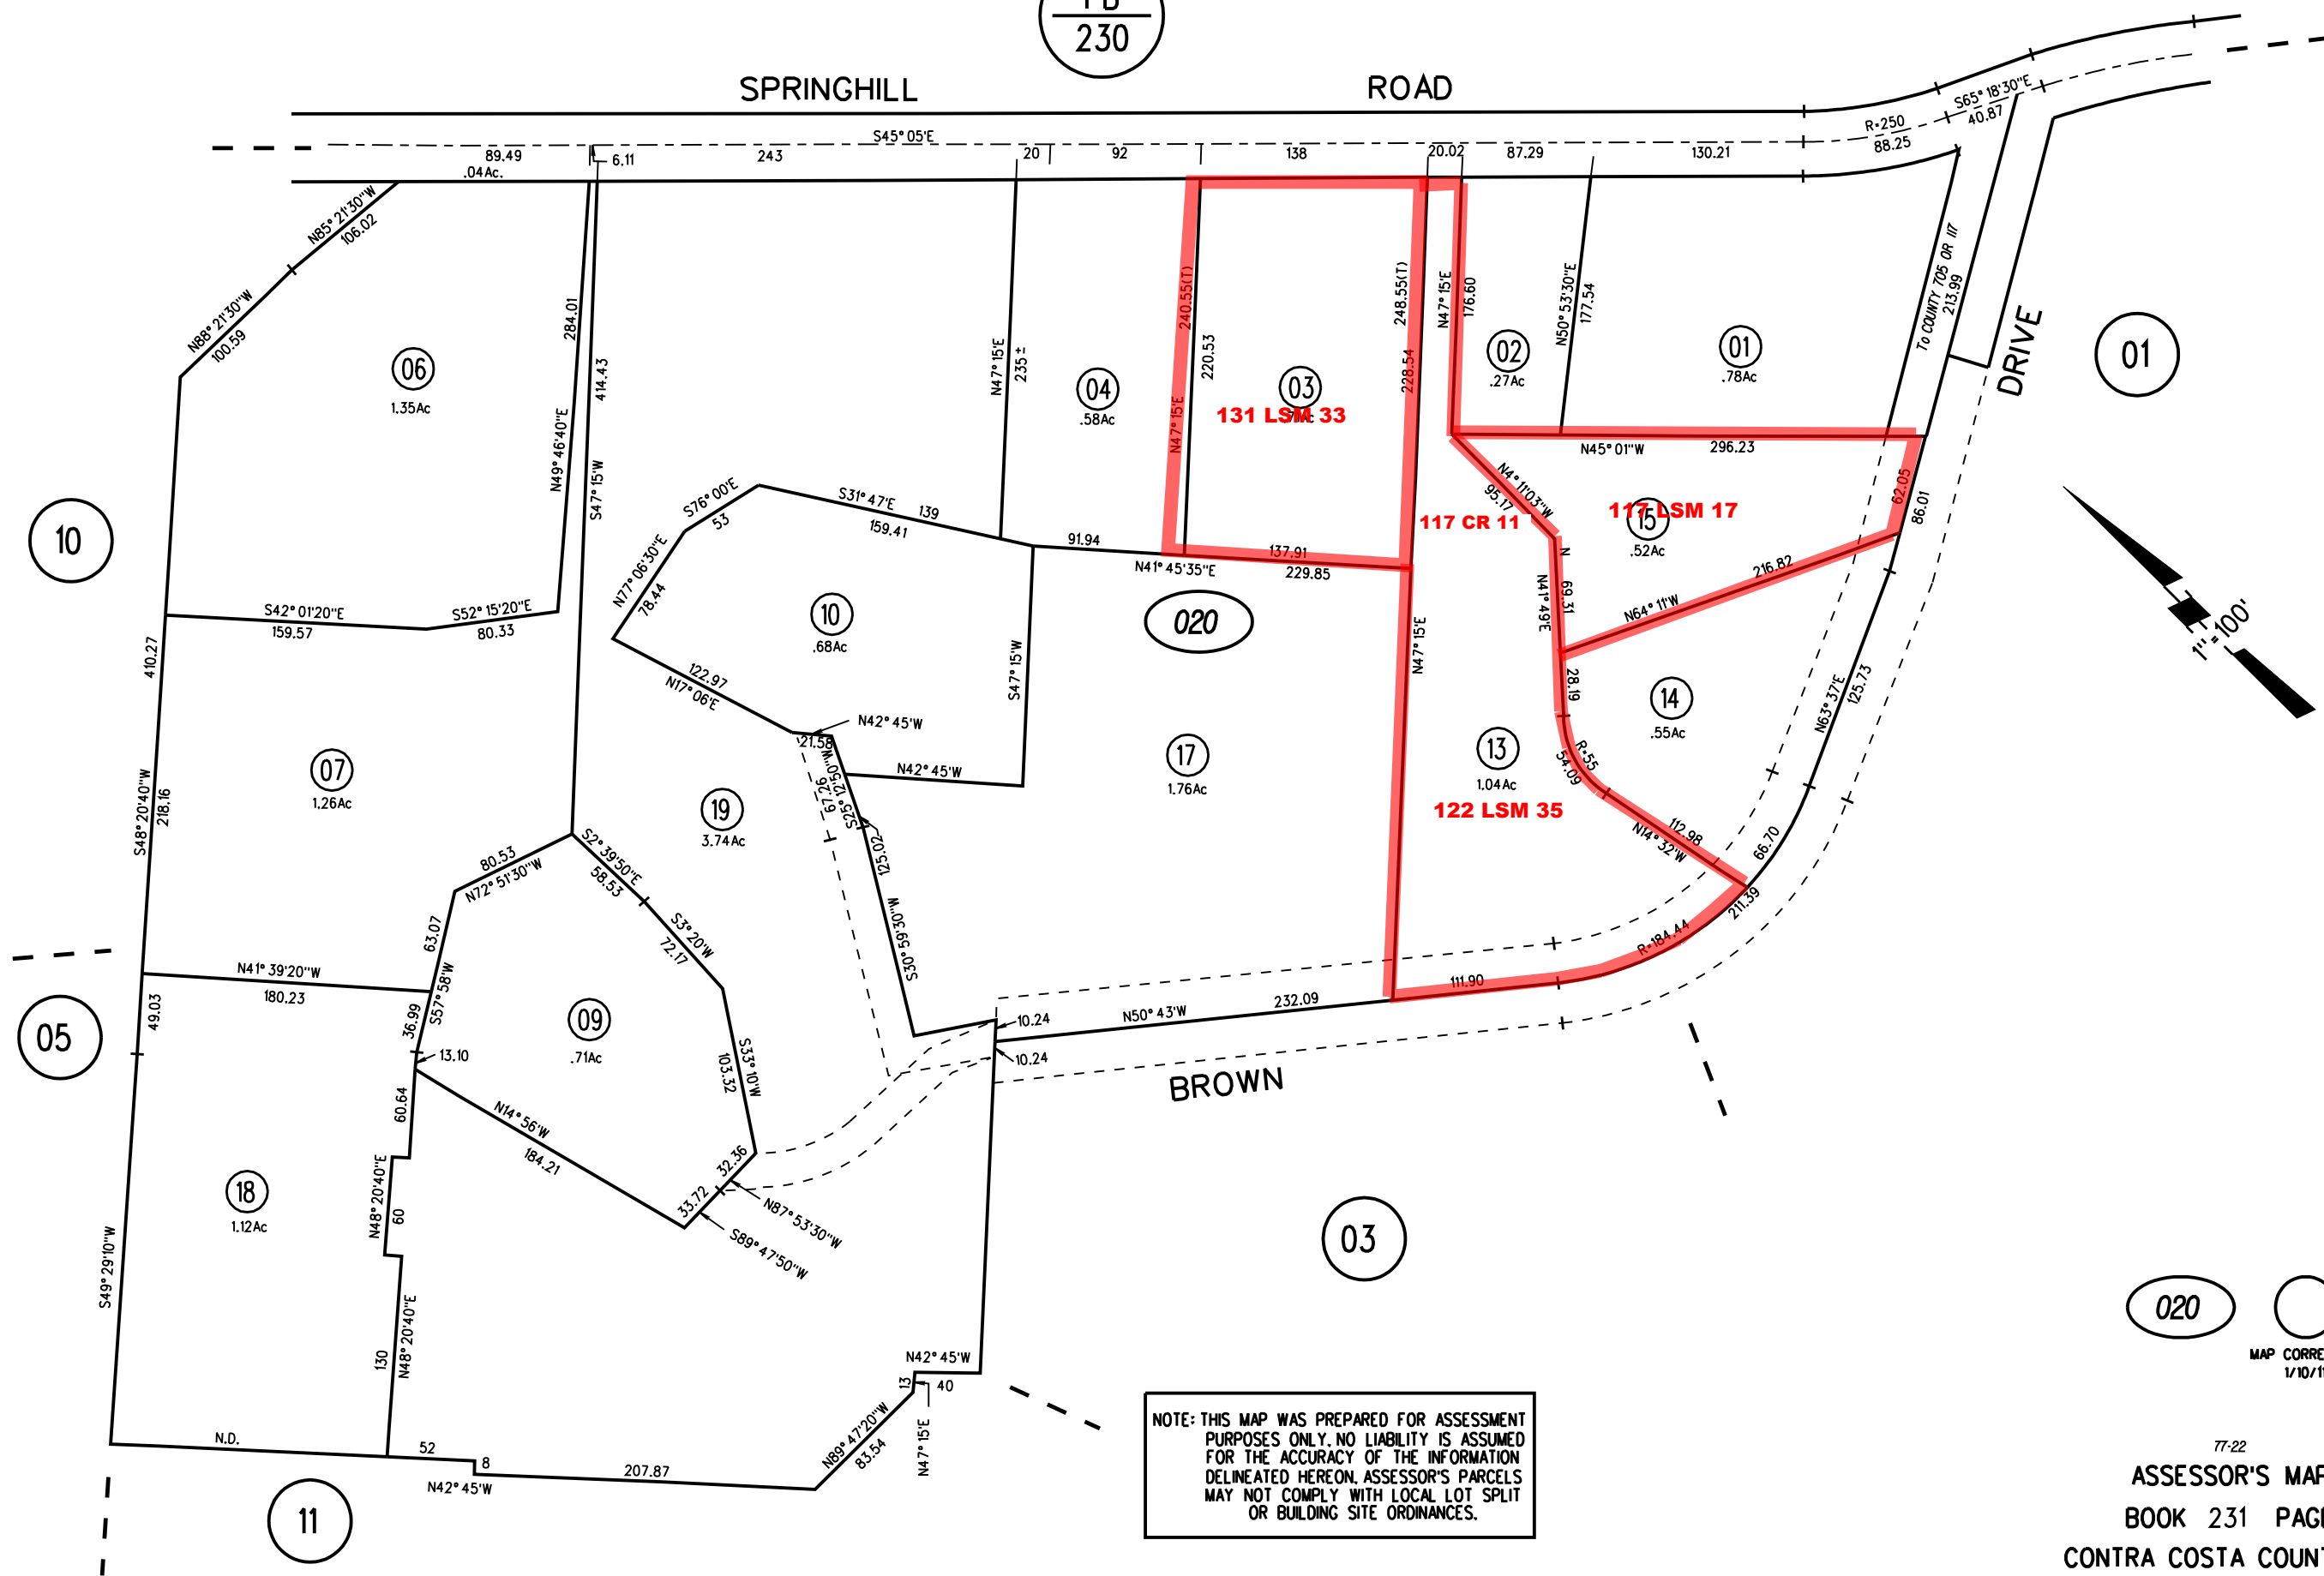

RANCHO BOCA DE LA CANADA DEL PINOLE

PB
230

NOTE: THIS MAP WAS PREPARED FOR ASSESSMENT PURPOSES ONLY. NO LIABILITY IS ASSUMED FOR THE ACCURACY OF THE INFORMATION DELINEATED HEREON. ASSESSOR'S PARCELS MAY NOT COMPLY WITH LOCAL LOT SPLIT OR BUILDING SITE ORDINANCES.

020
MAP CORRECTION
1/10/11