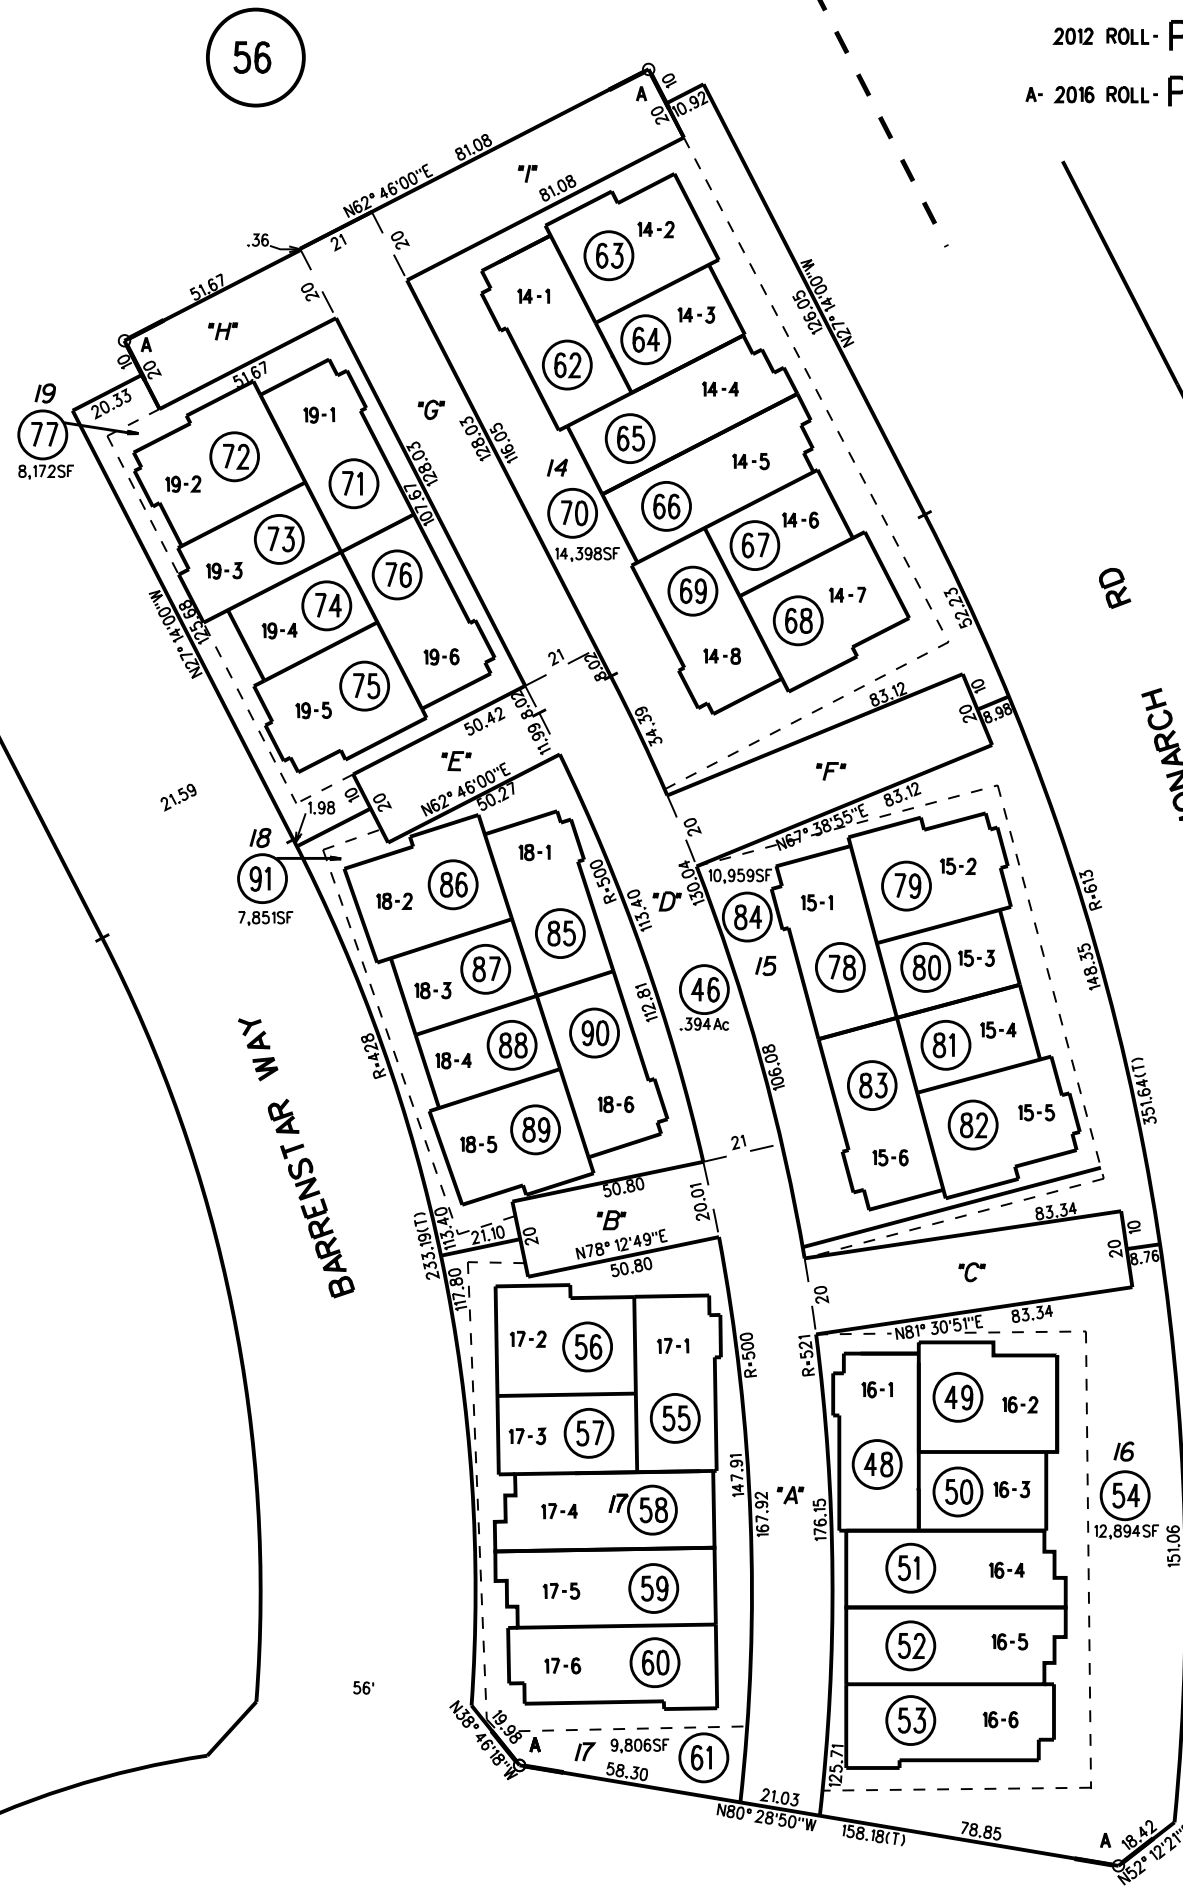

TARRAGON ROSE COURT

MONARCH SOUTH RD

BARENSTAR WAY

27

27

NOTE: THIS MAP WAS PREPARED FOR ASSESSMENT PURPOSES ONLY. NO LIABILITY IS ASSUMED FOR THE ACCURACY OF THE INFORMATION DELINEATED HEREON. ASSESSOR'S PARCELS MAY NOT COMPLY WITH LOCAL LOT SPLIT OR BUILDING SITE ORDINANCES.

570 48-91 9/1/16