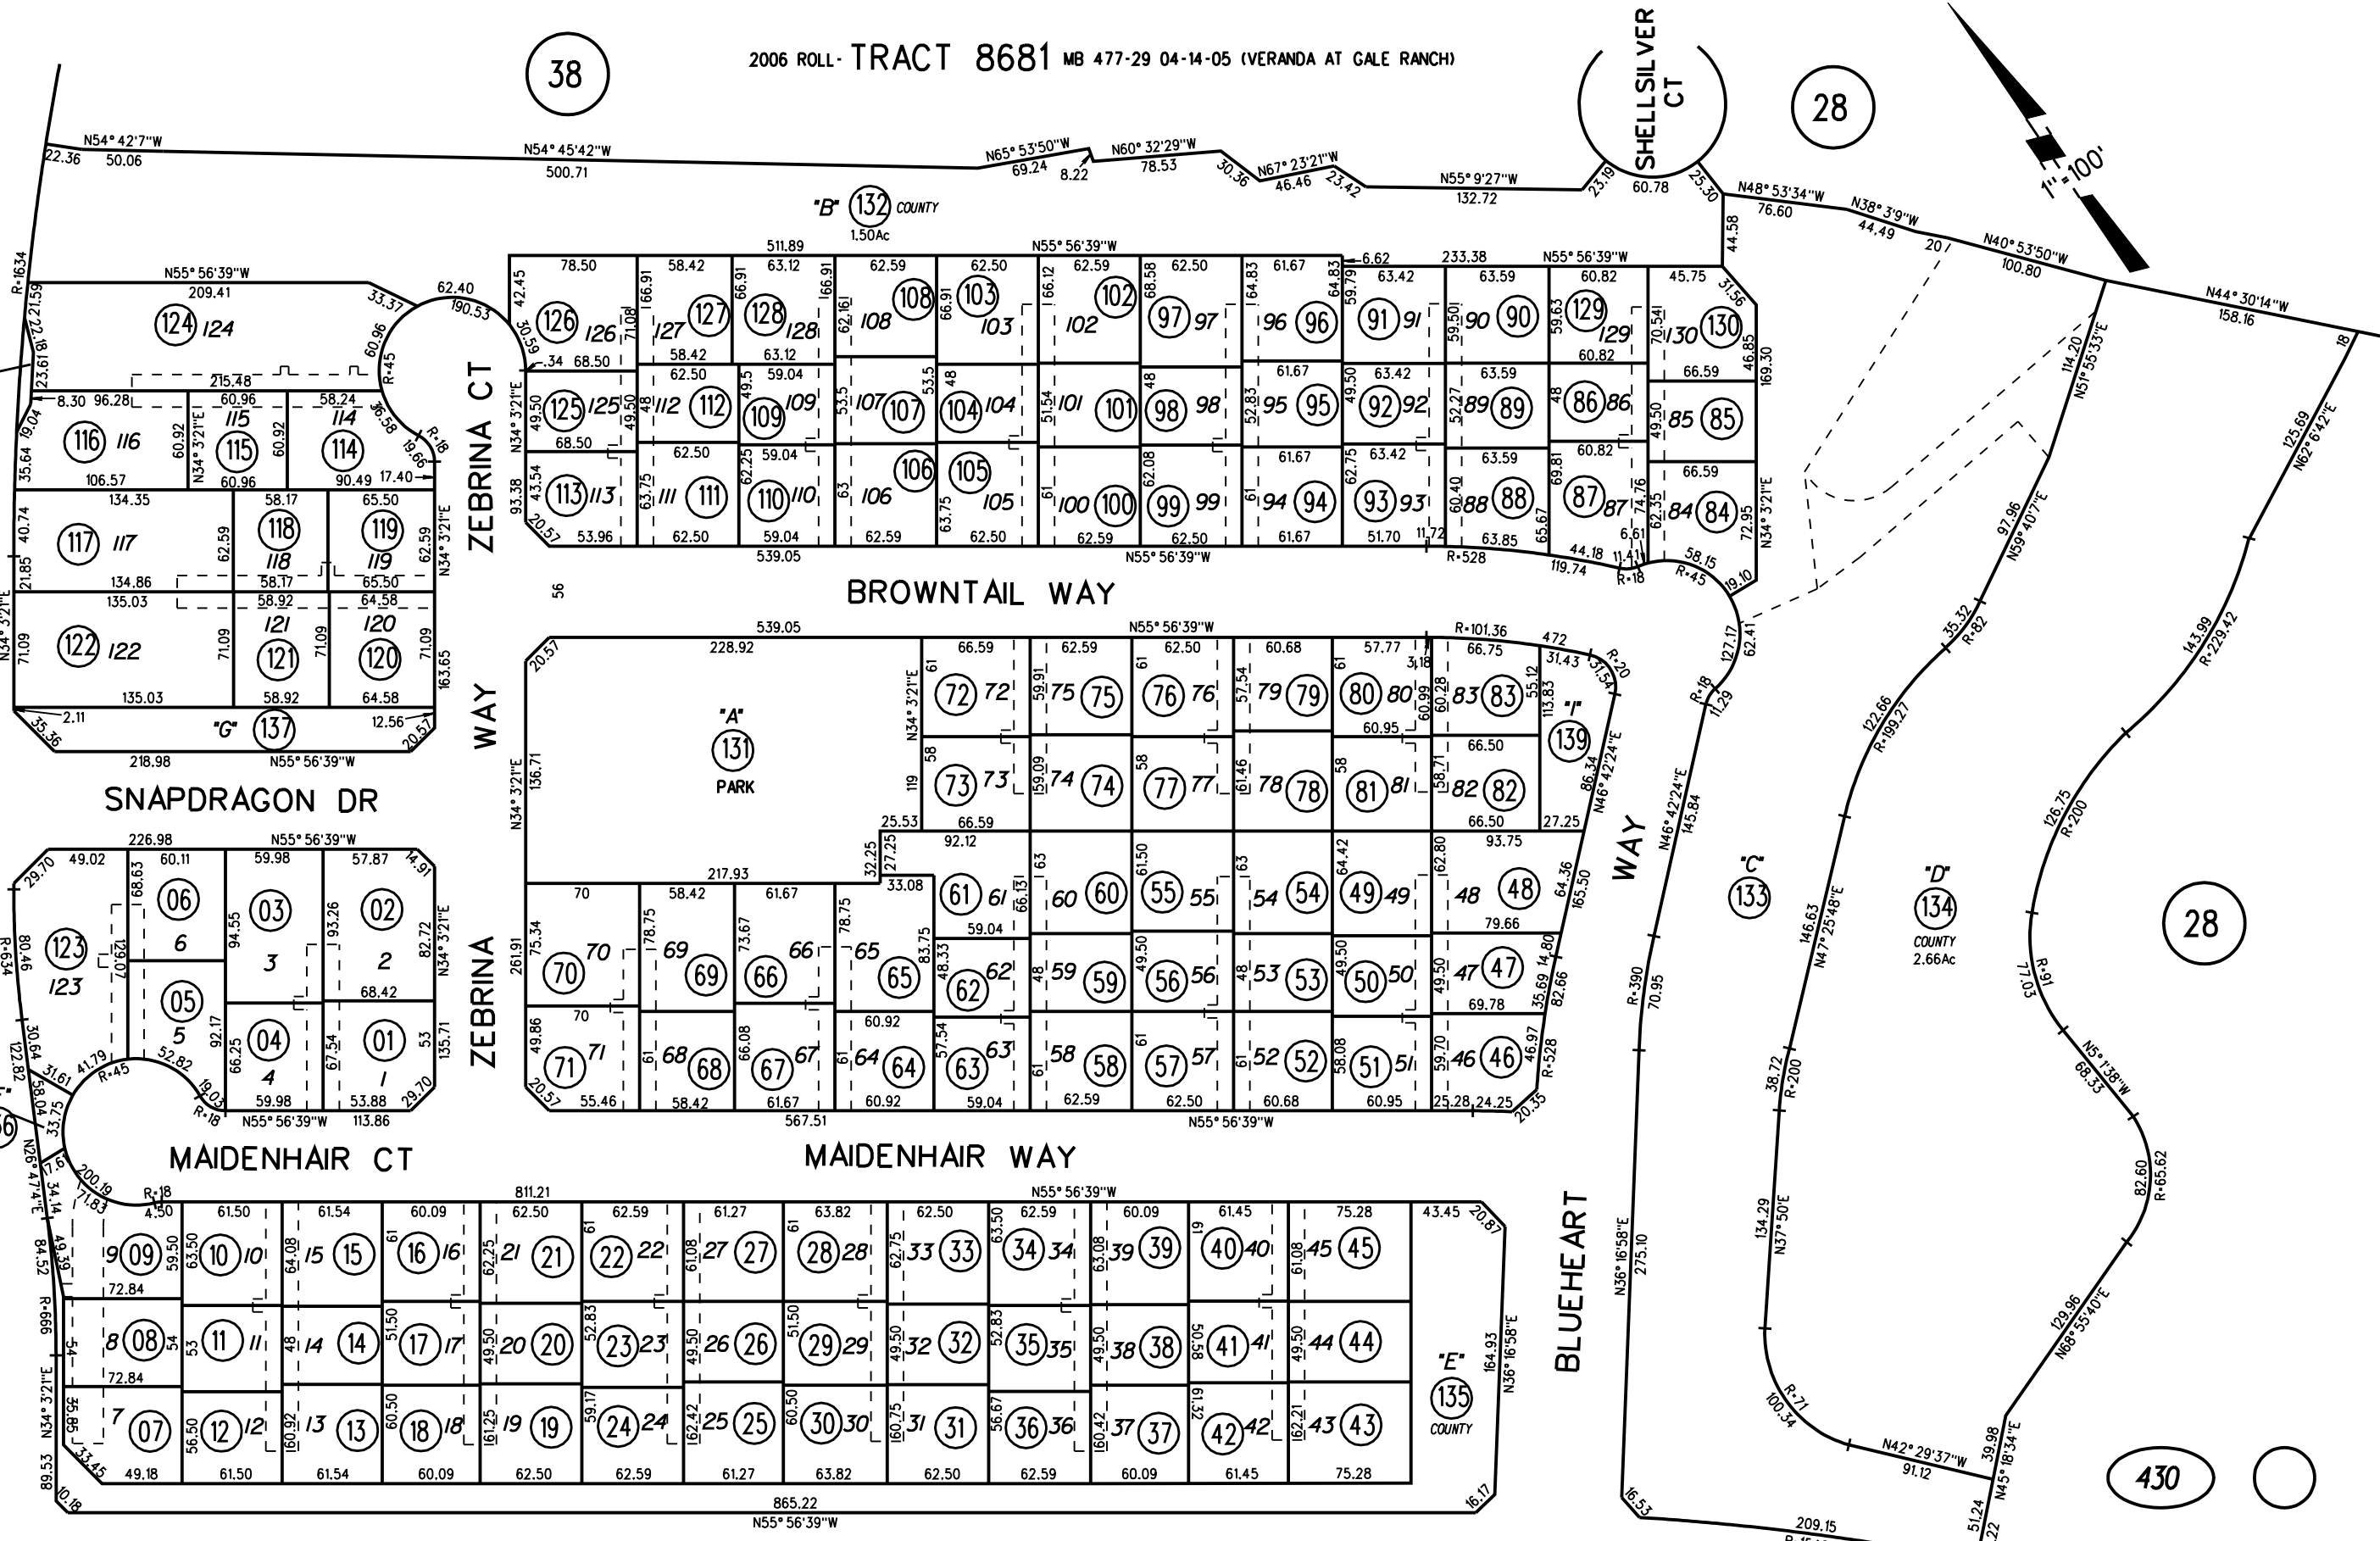

38

28

RD

SHELLSILVER CT

MONARCH

28

NORTH

138 COUNTY

28

136

NOTE: THIS MAP WAS PREPARED FOR ASSESSMENT PURPOSES ONLY. NO LIABILITY IS ASSUMED FOR THE ACCURACY OF THE INFORMATION DELINEATED HEREON. ASSESSOR'S PARCELS MAY NOT COMPLY WITH LOCAL LOT SPLIT OR BUILDING SITE ORDINANCES.

BOLLINGER CANYON RD

27