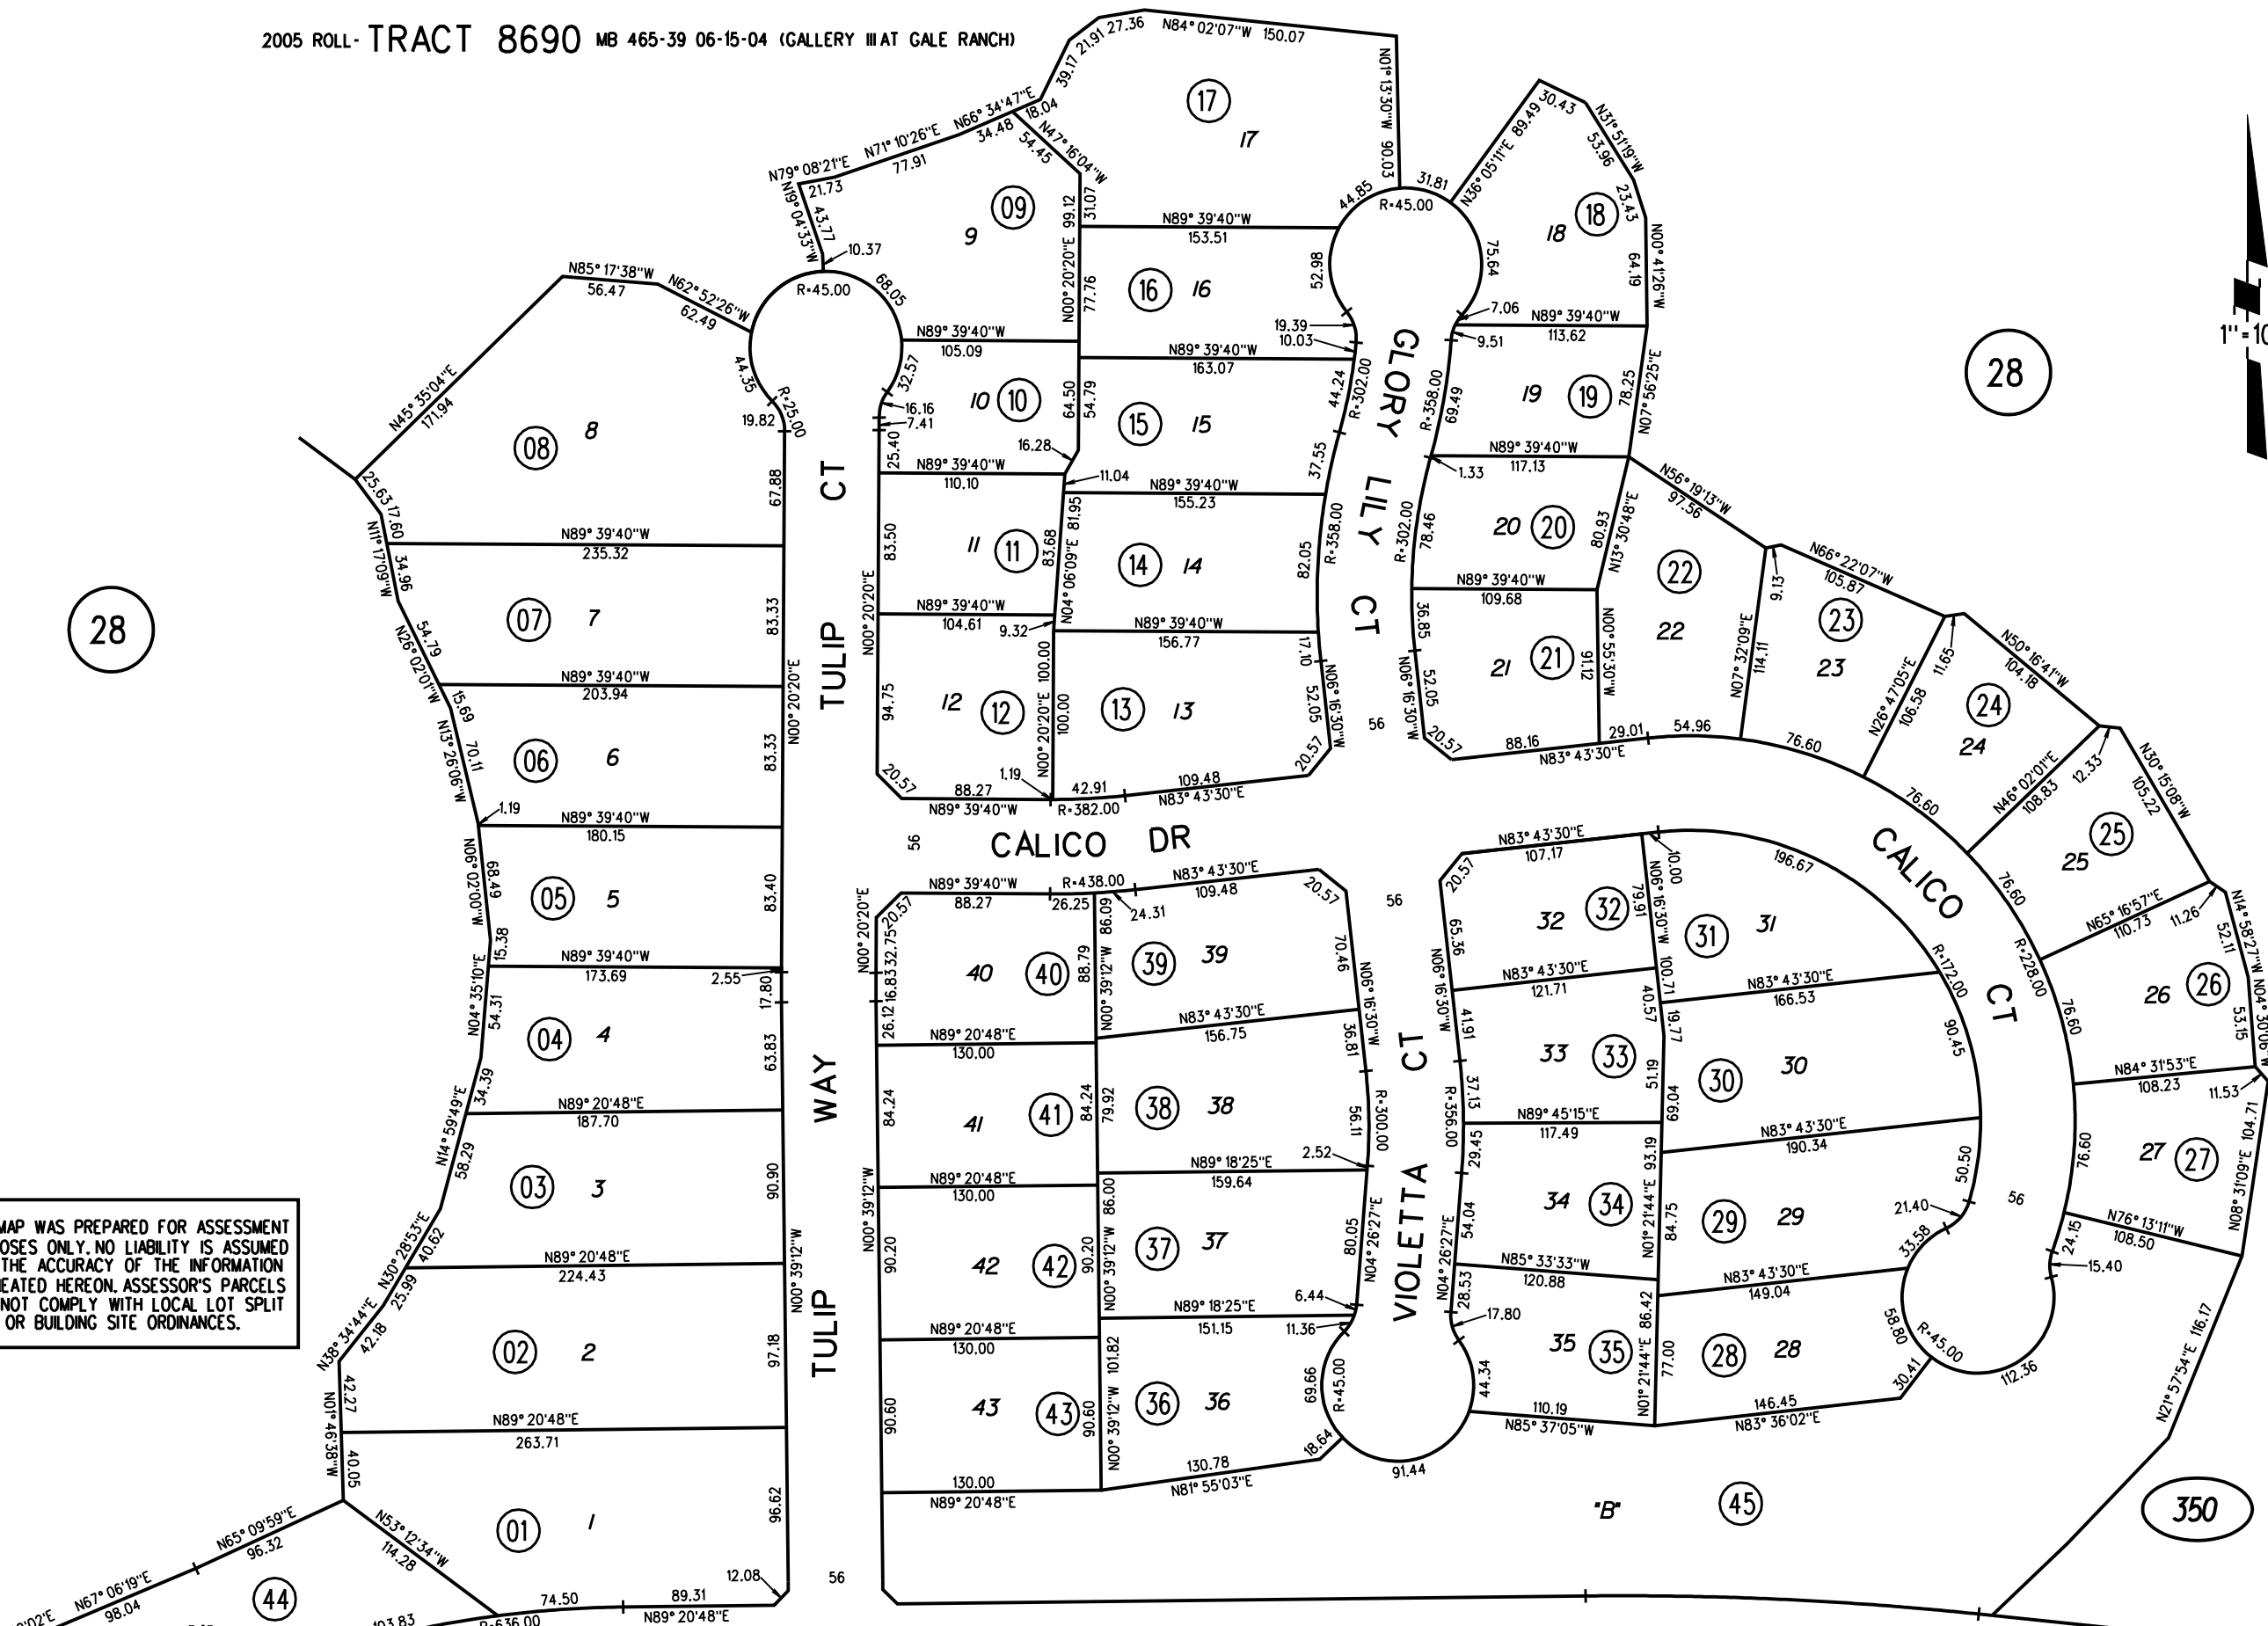

28

NOTE: THIS MAP WAS PREPARED FOR ASSESSMENT PURPOSES ONLY. NO LIABILITY IS ASSUMED FOR THE ACCURACY OF THE INFORMATION DELINEATED HEREON. ASSESSOR'S PARCELS MAY NOT COMPLY WITH LOCAL LOT SPLIT OR BUILDING SITE ORDINANCES.

NORTH MONARCH RD

28

7/11/05