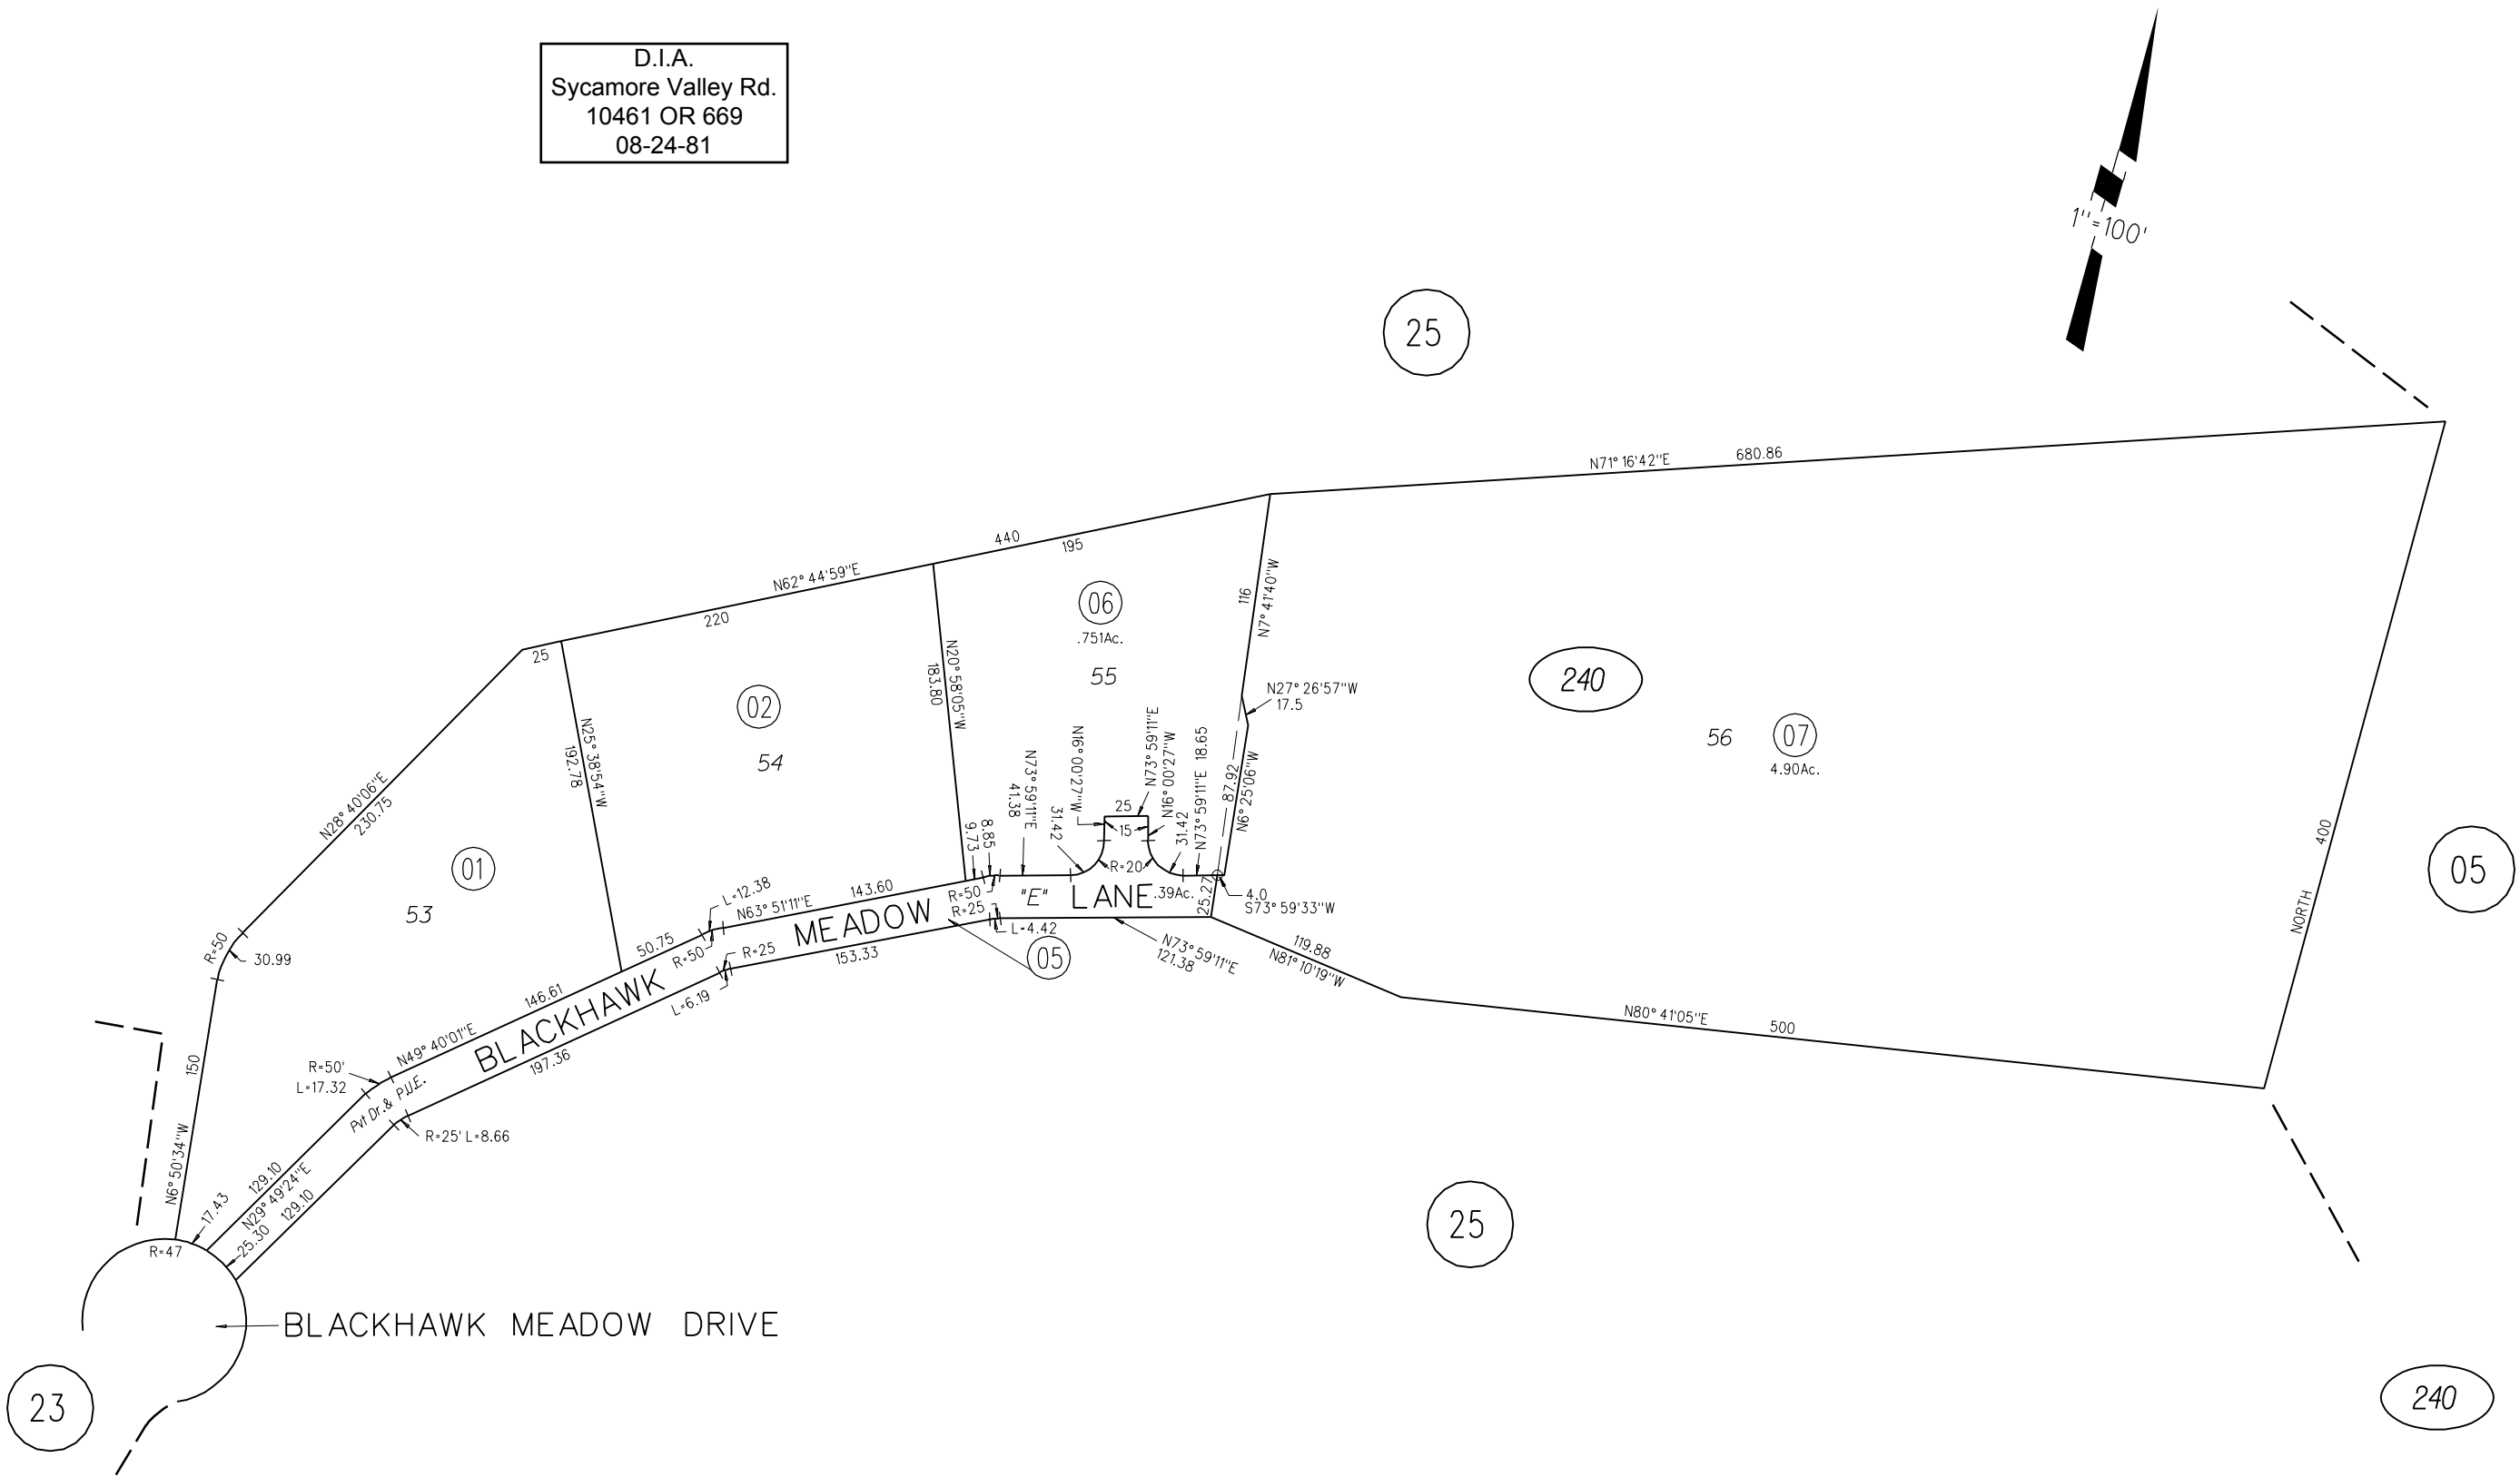

D.I.A.
Sycamore Valley Rd.
10461 OR 669
08-24-81

NOTE: THIS MAP WAS PREPARED FOR ASSESSMENT PURPOSES ONLY. NO LIABILITY IS ASSUMED FOR THE ACCURACY OF THE INFORMATION DELINEATED HEREON. ASSESSOR'S PARCELS MAY NOT COMPLY WITH LOCAL LOT SPLIT OR BUILDING SITE ORDINANCES.