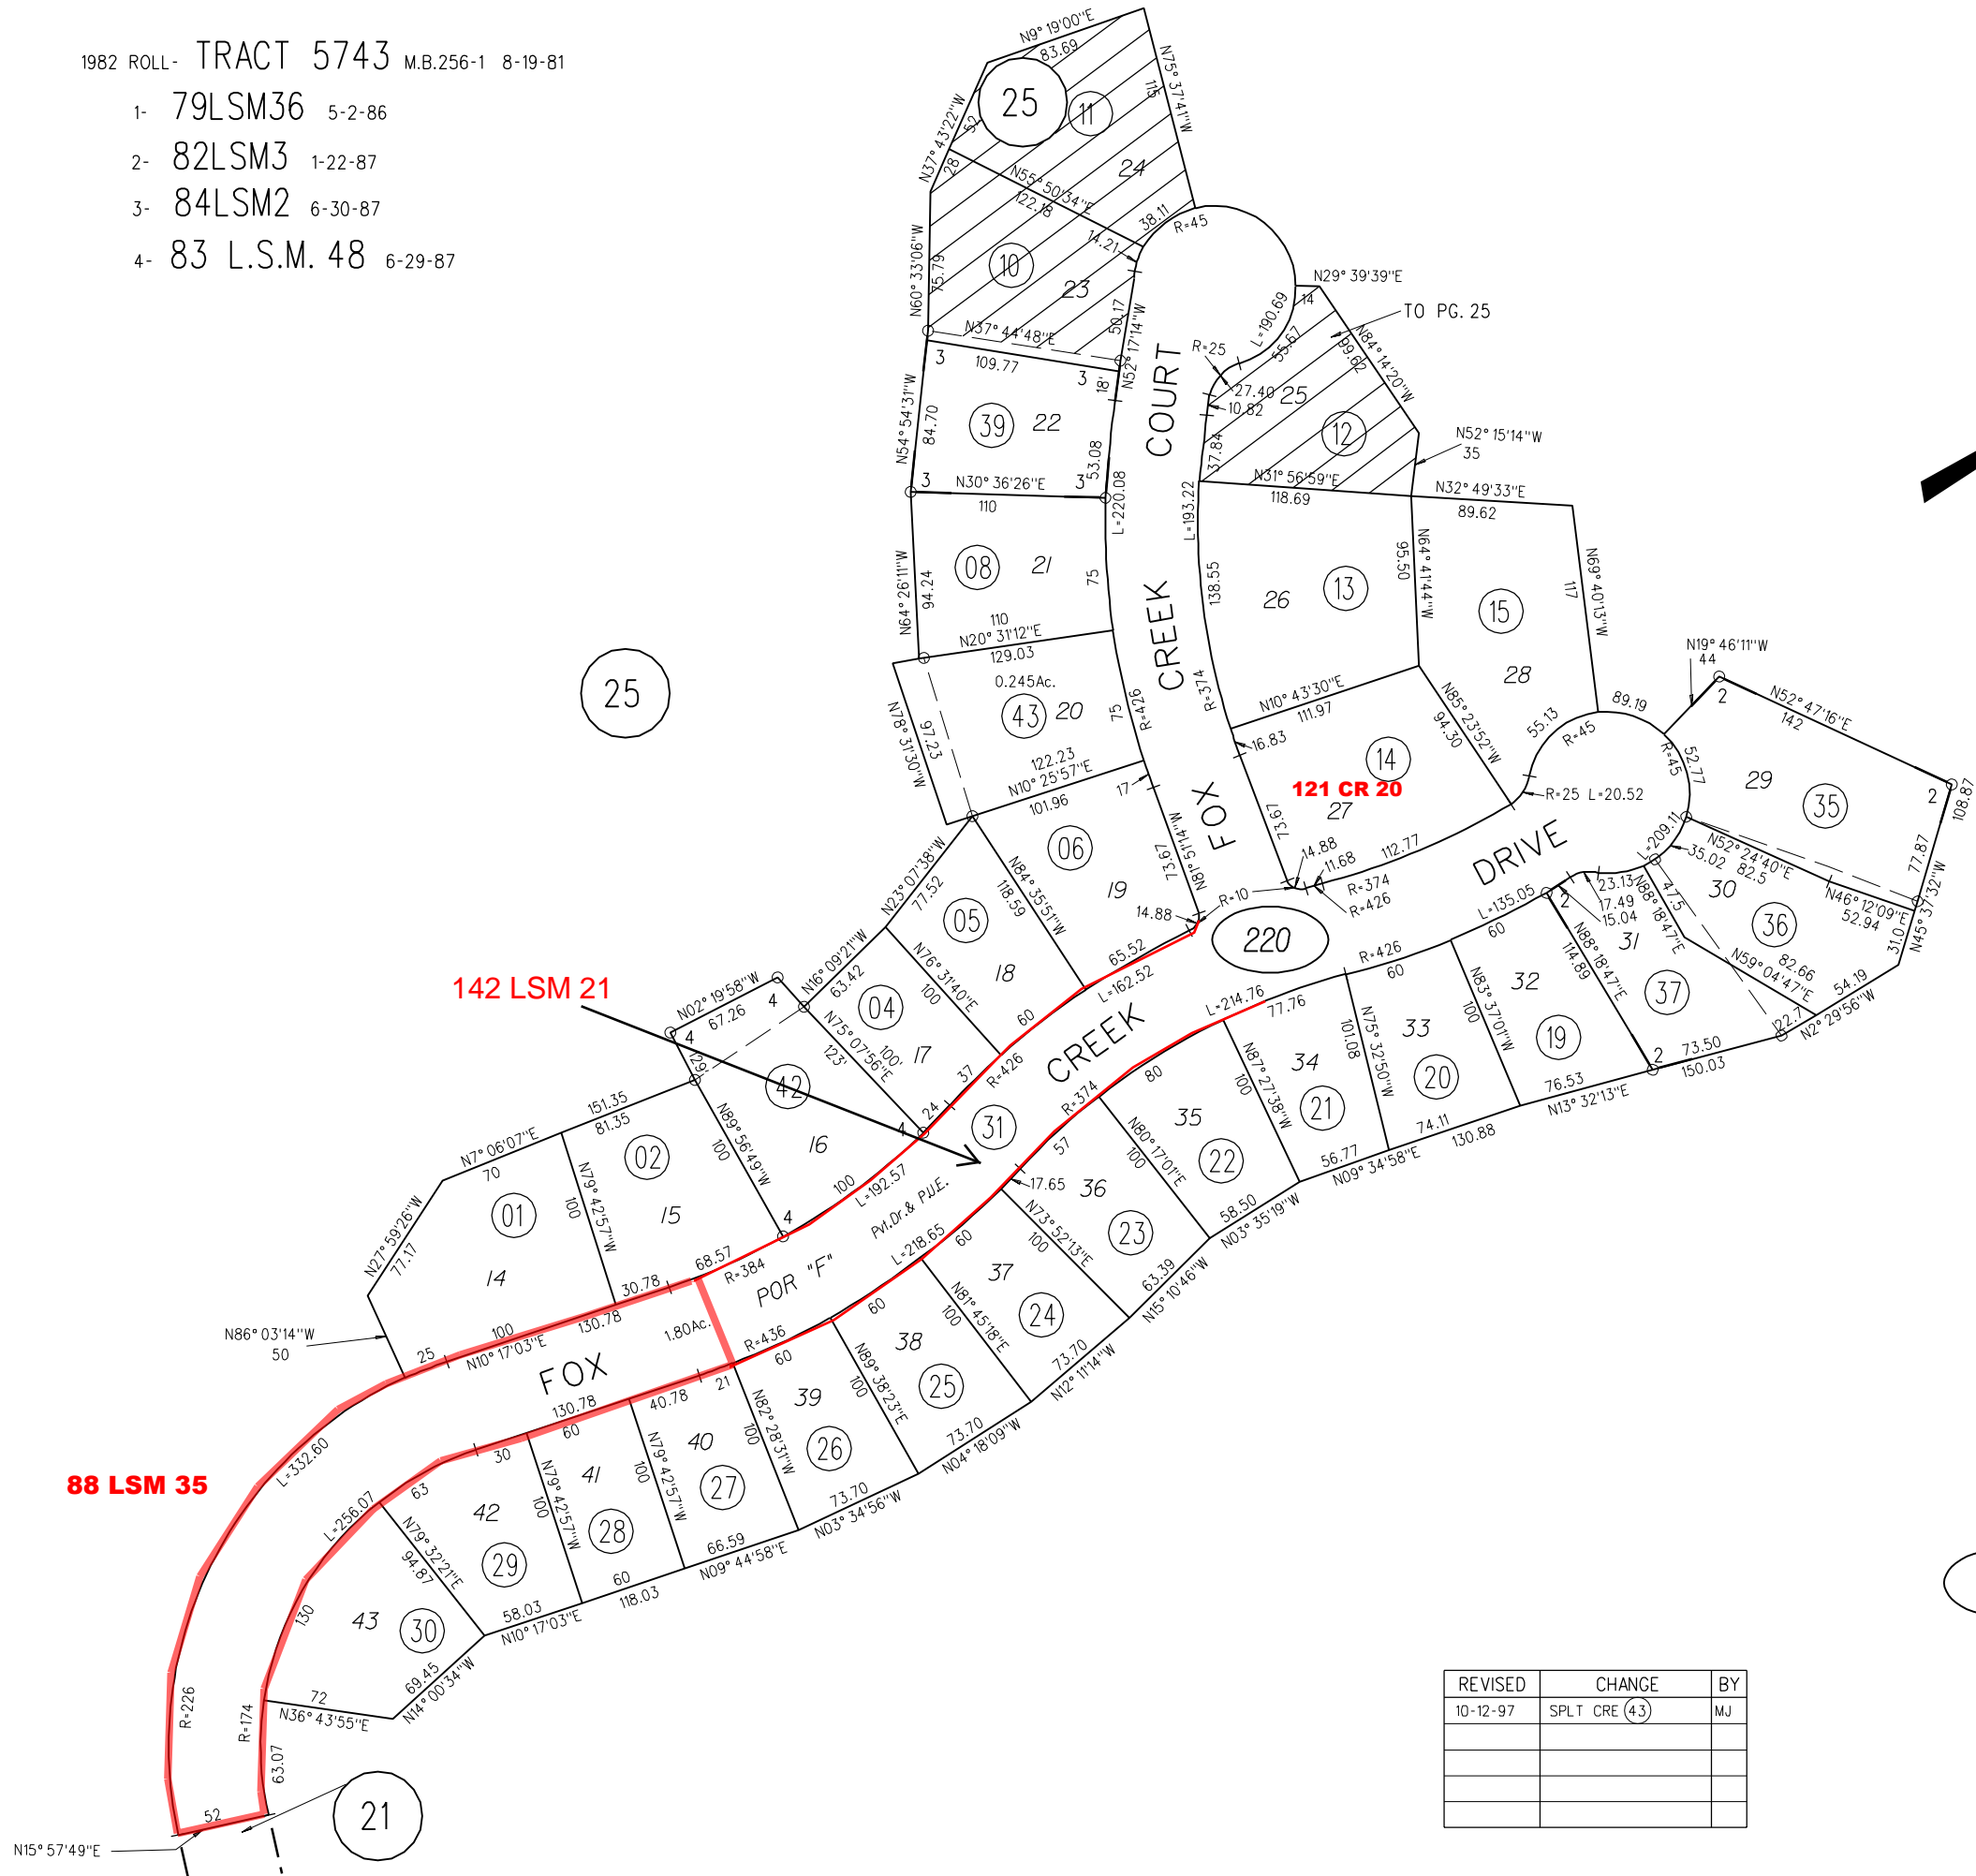

1982 ROLL- TRACT 5743 M.B.256-1 8-19-81

- 1- 79LSM36 5-2-86
- 2- 82LSM3 1-22-87
- 3- 84LSM2 6-30-87
- 4- 83 L.S.M. 48 6-29-87

REVISED	CHANGE	BY
10-12-97	SPLT CRE (43)	MJ

220