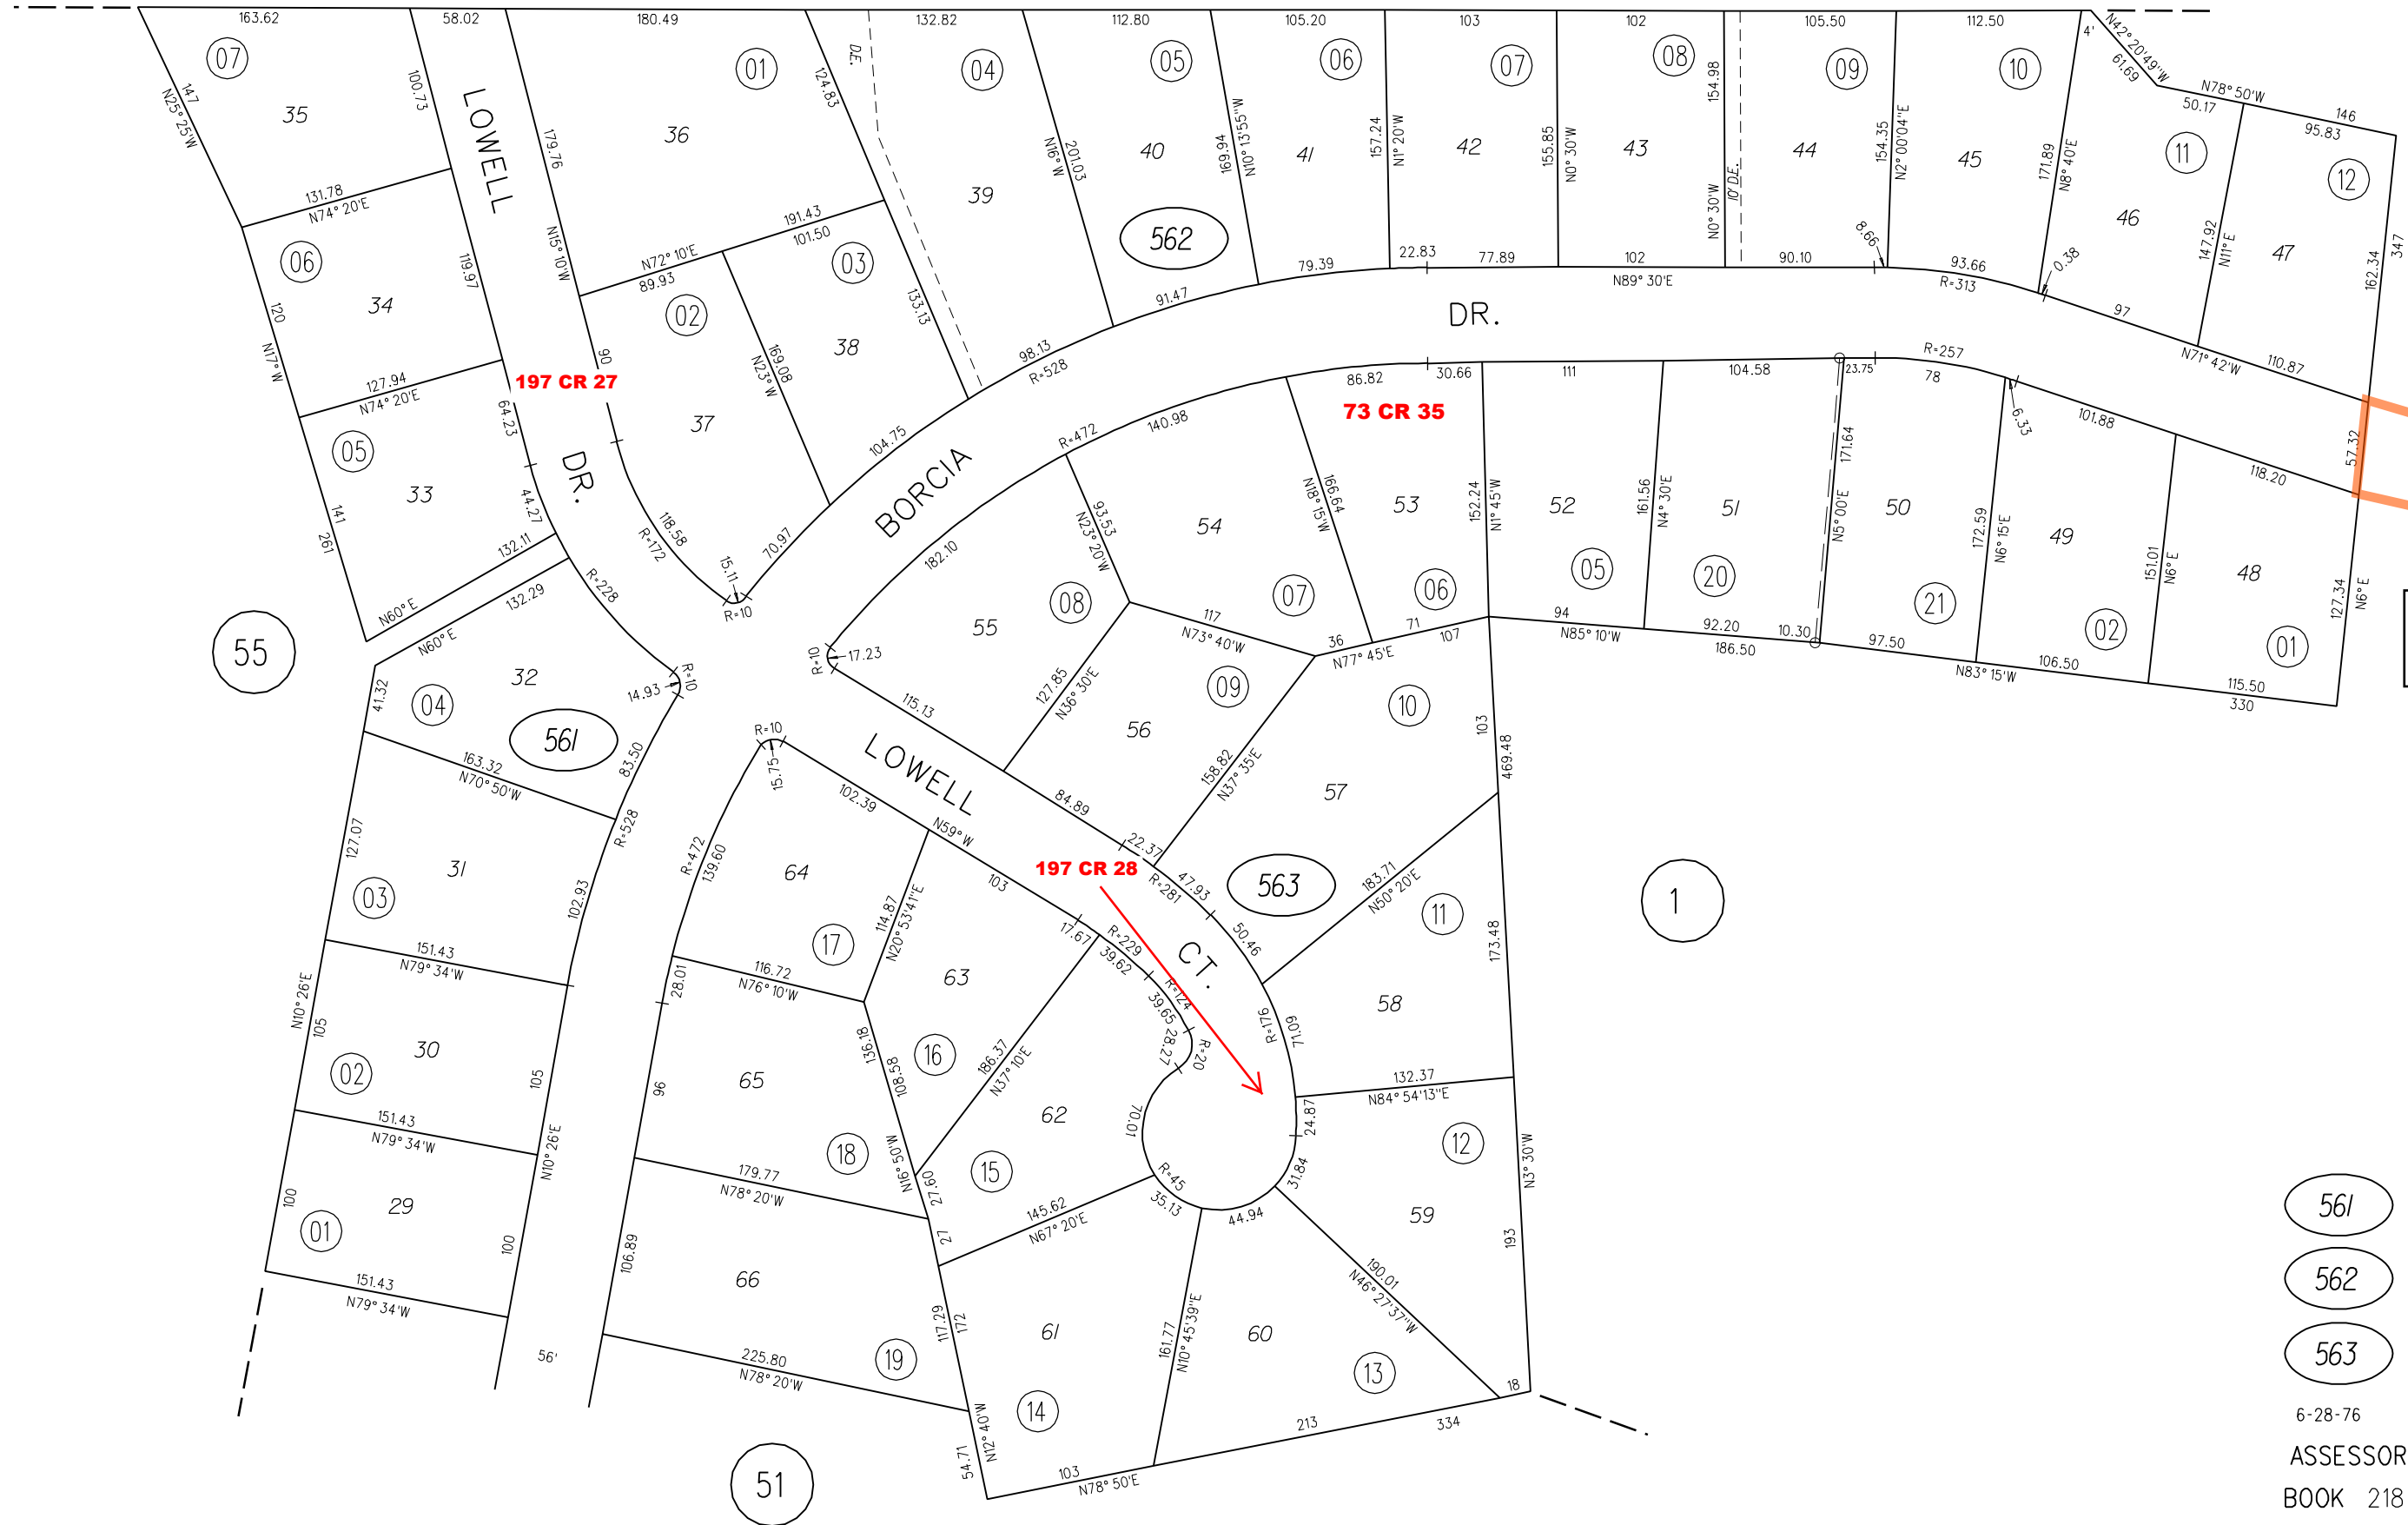

PB
207

1977 ROLL TRACT 4721 (SHADOW HILLS NO.4) MB 183-50

OFF. DED.
7849 OR 636
05-05-76

- 561
- 562
- 563

6-28-76 FM 218-1