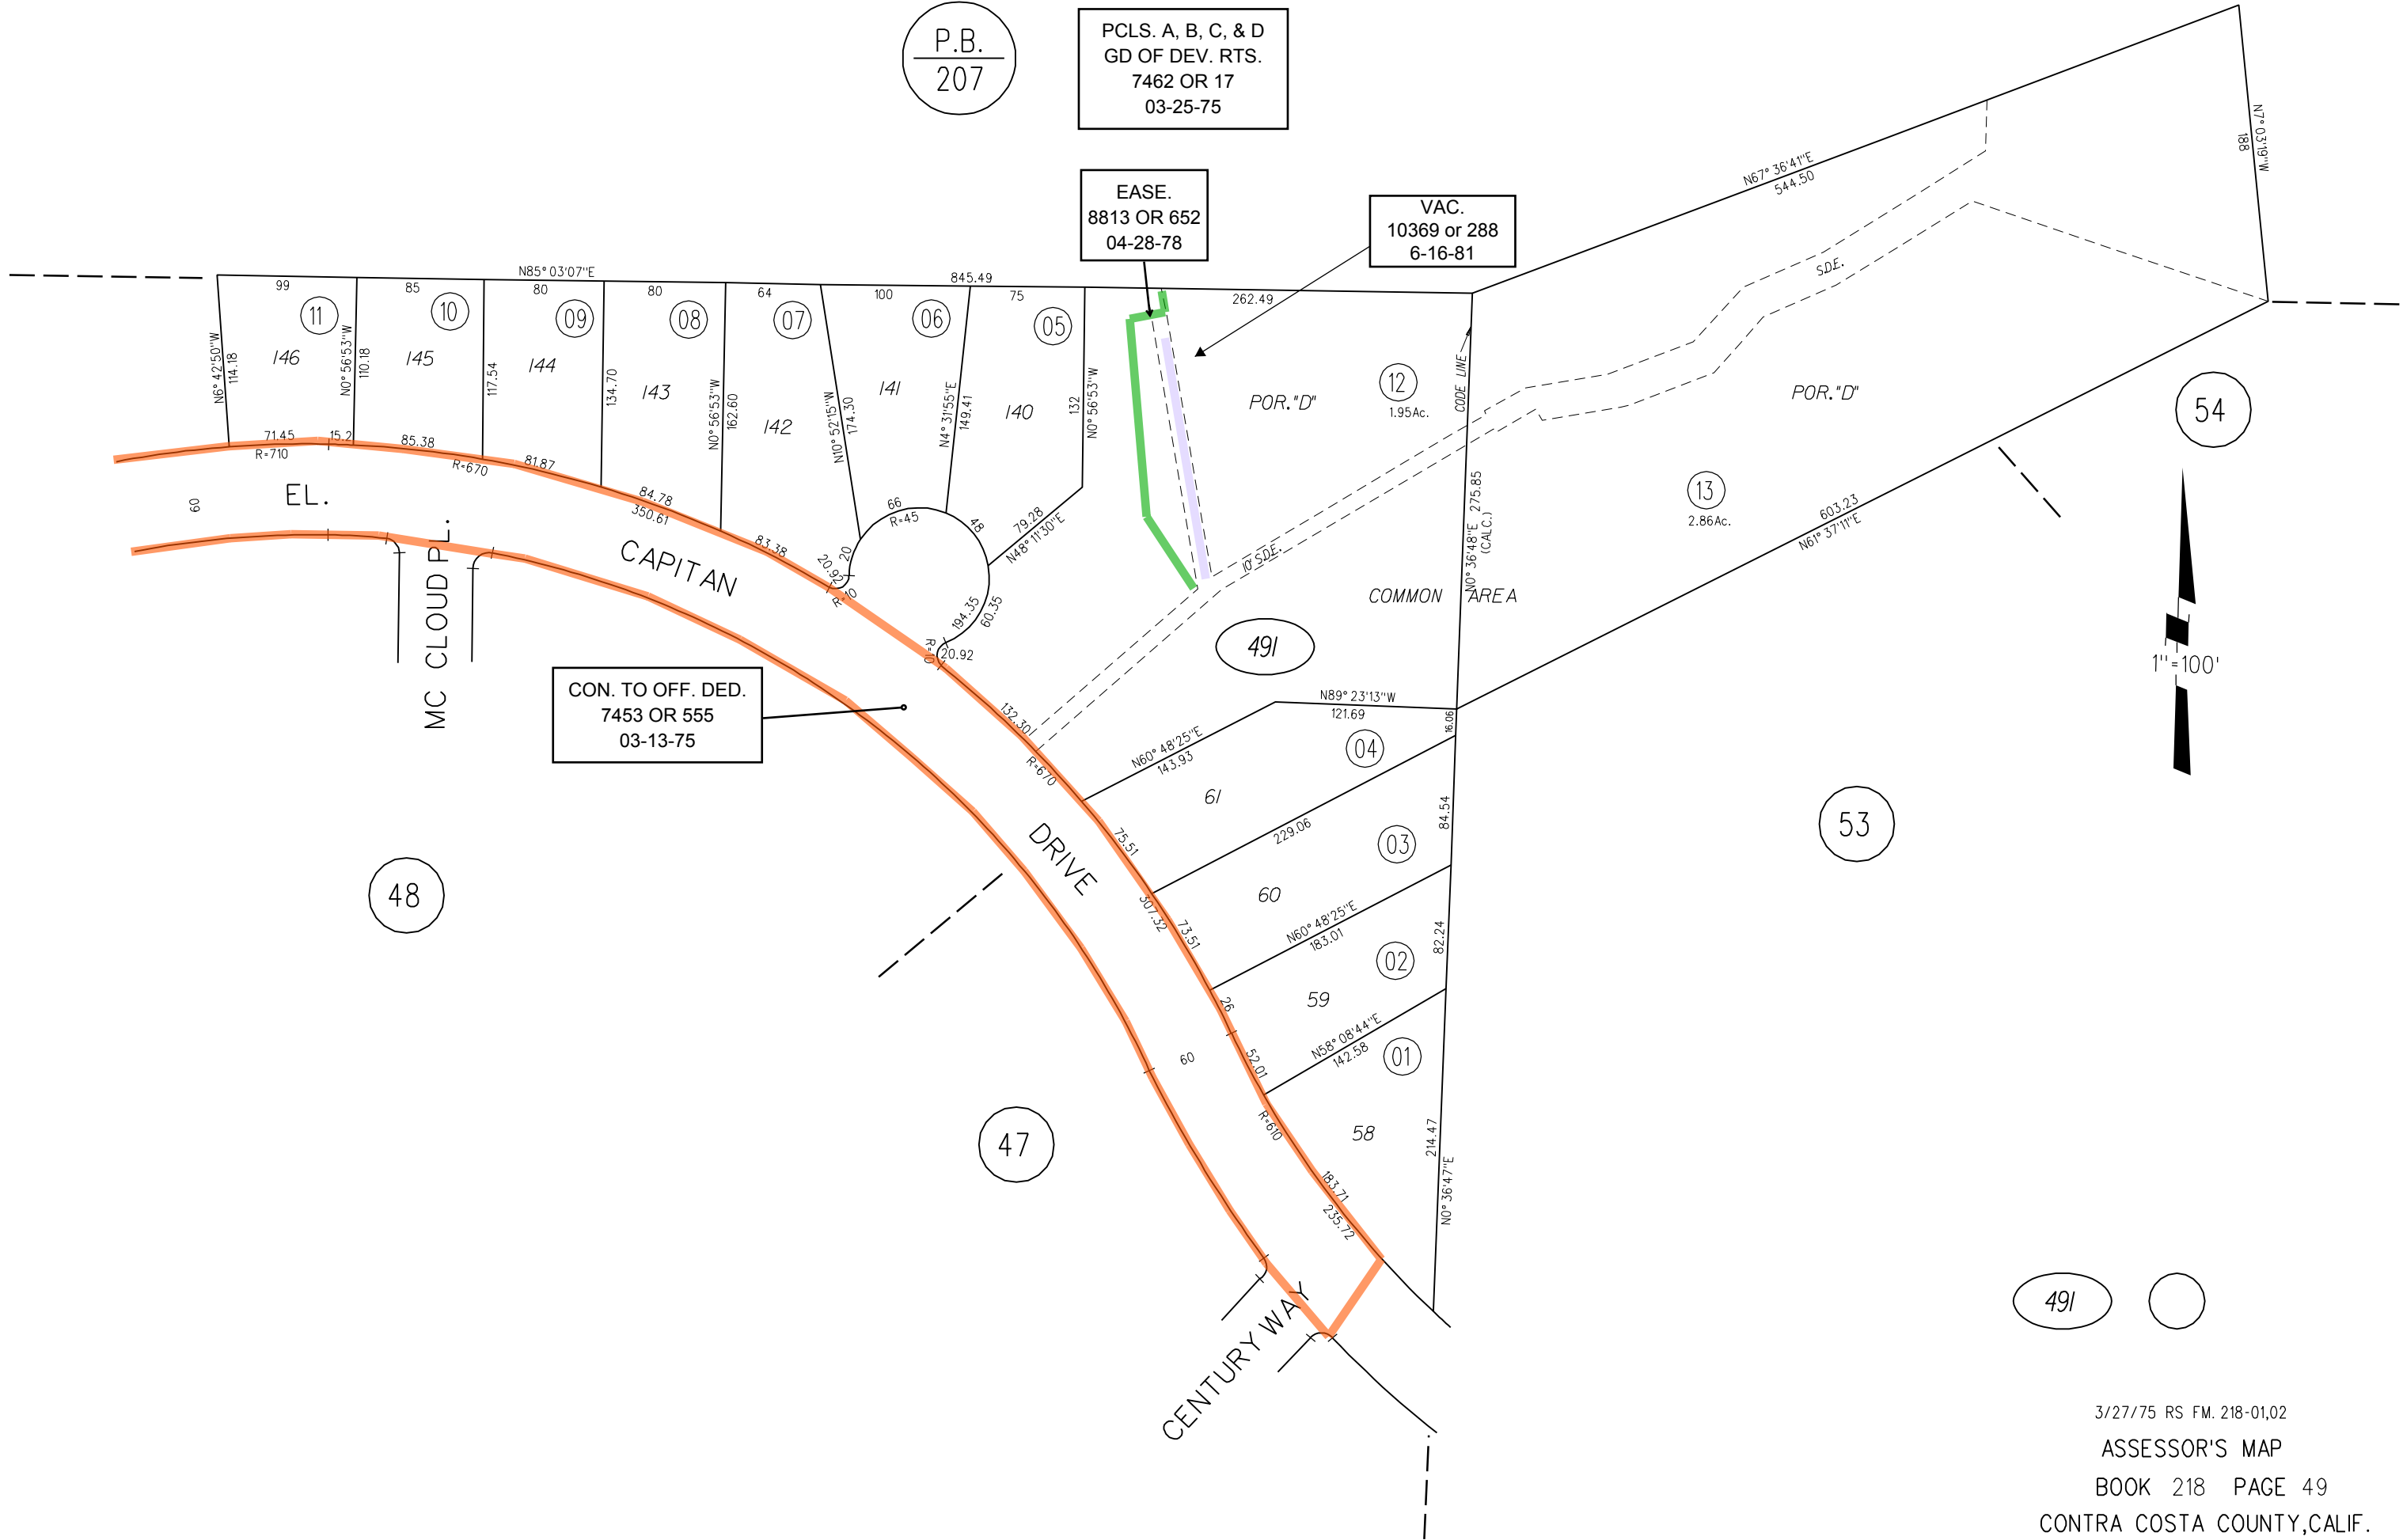

P.B.
207

PCLS. A, B, C, & D
GD OF DEV. RTS.
7462 OR 17
03-25-75

EASE.
8813 OR 652
04-28-78

VAC.
10369 or 288
6-16-81

CON. TO OFF. DED.
7453 OR 555
03-13-75

49I