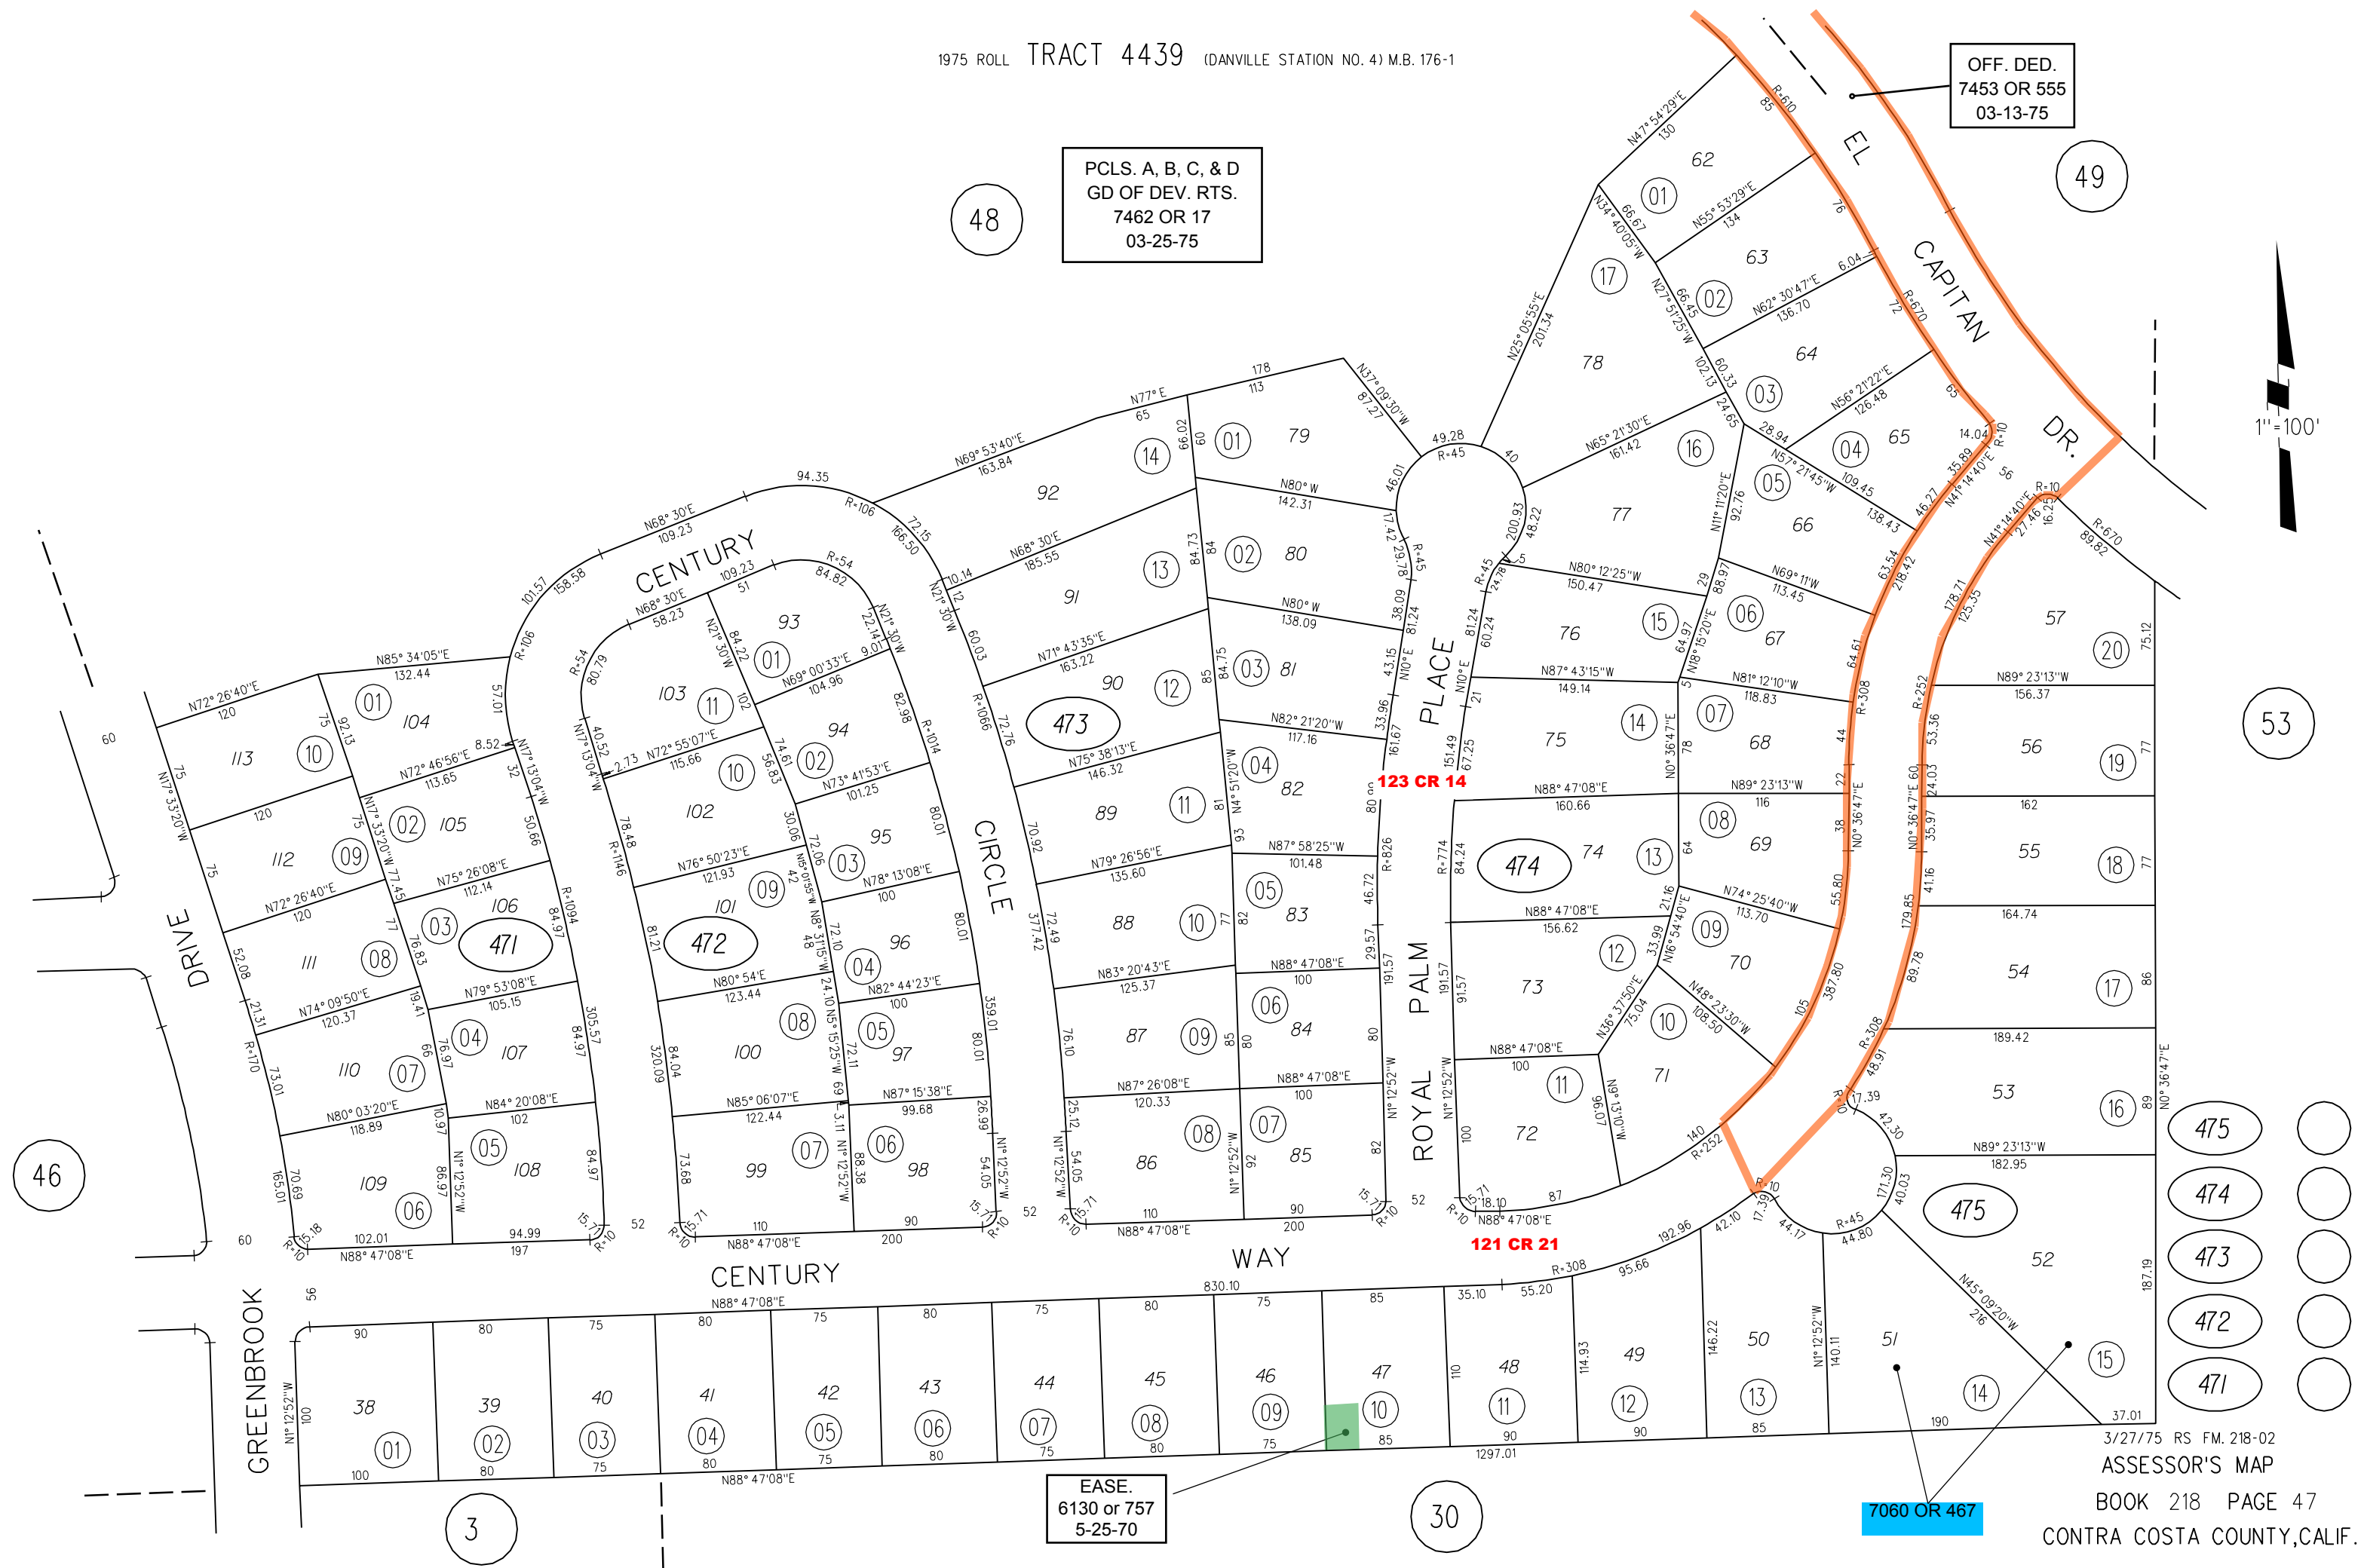

PCLS. A, B, C, & D
GD OF DEV. RTS.
7462 OR 17
03-25-75

OFF. DED.
7453 OR 555
03-13-75

EASE.
6130 or 757
5-25-70

7060 OR 467