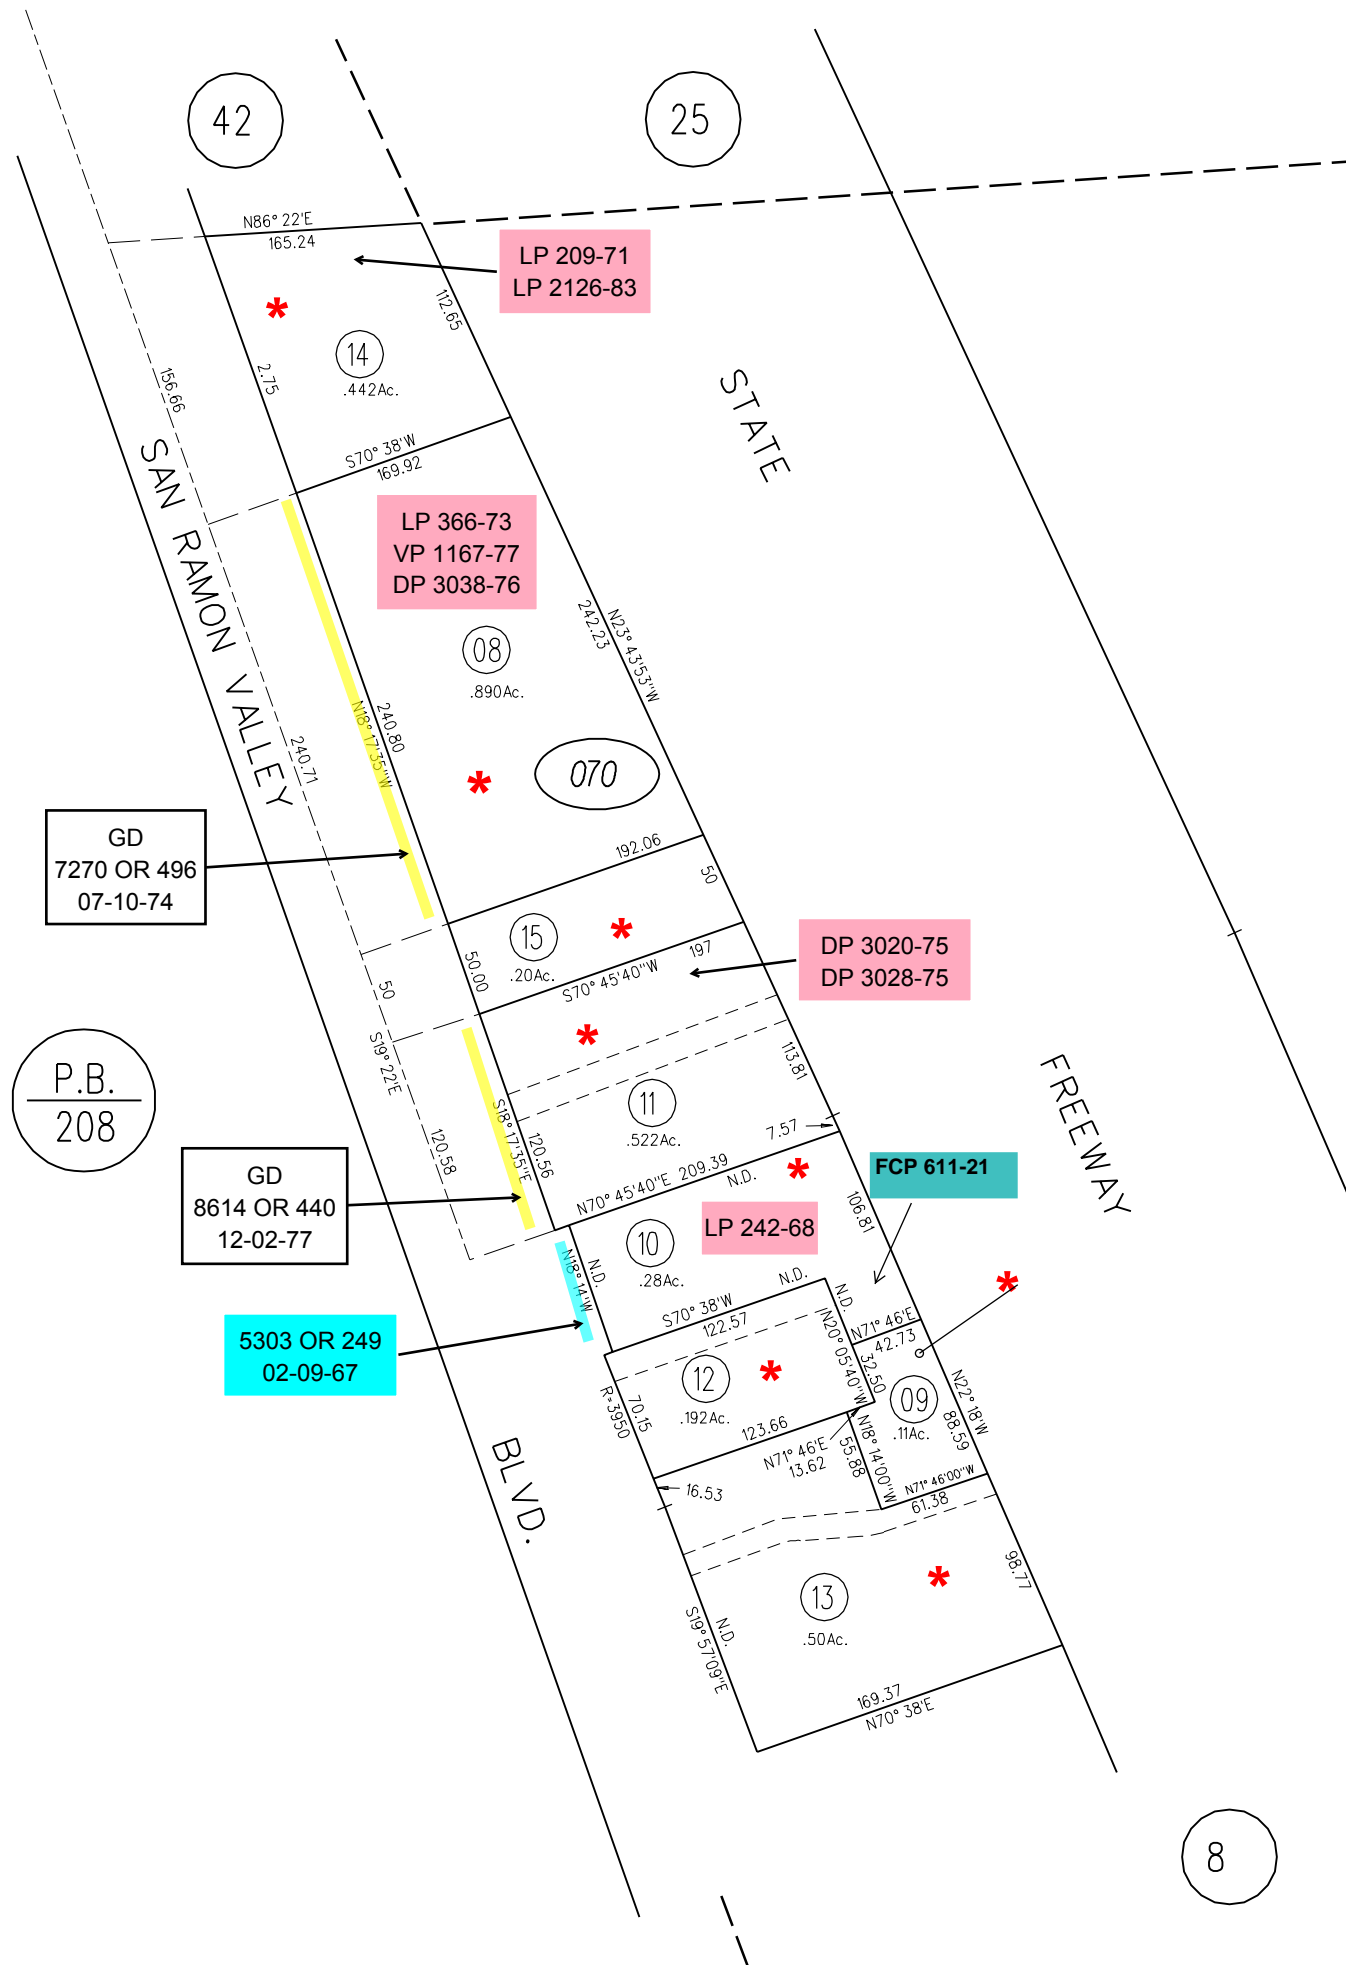

RANCHO SAN RAMON

* Crow Canyon
Specific plan
EIR 97-81

070

5/16/85

ASSESSOR'S MAP

BOOK 218 PAGE 07