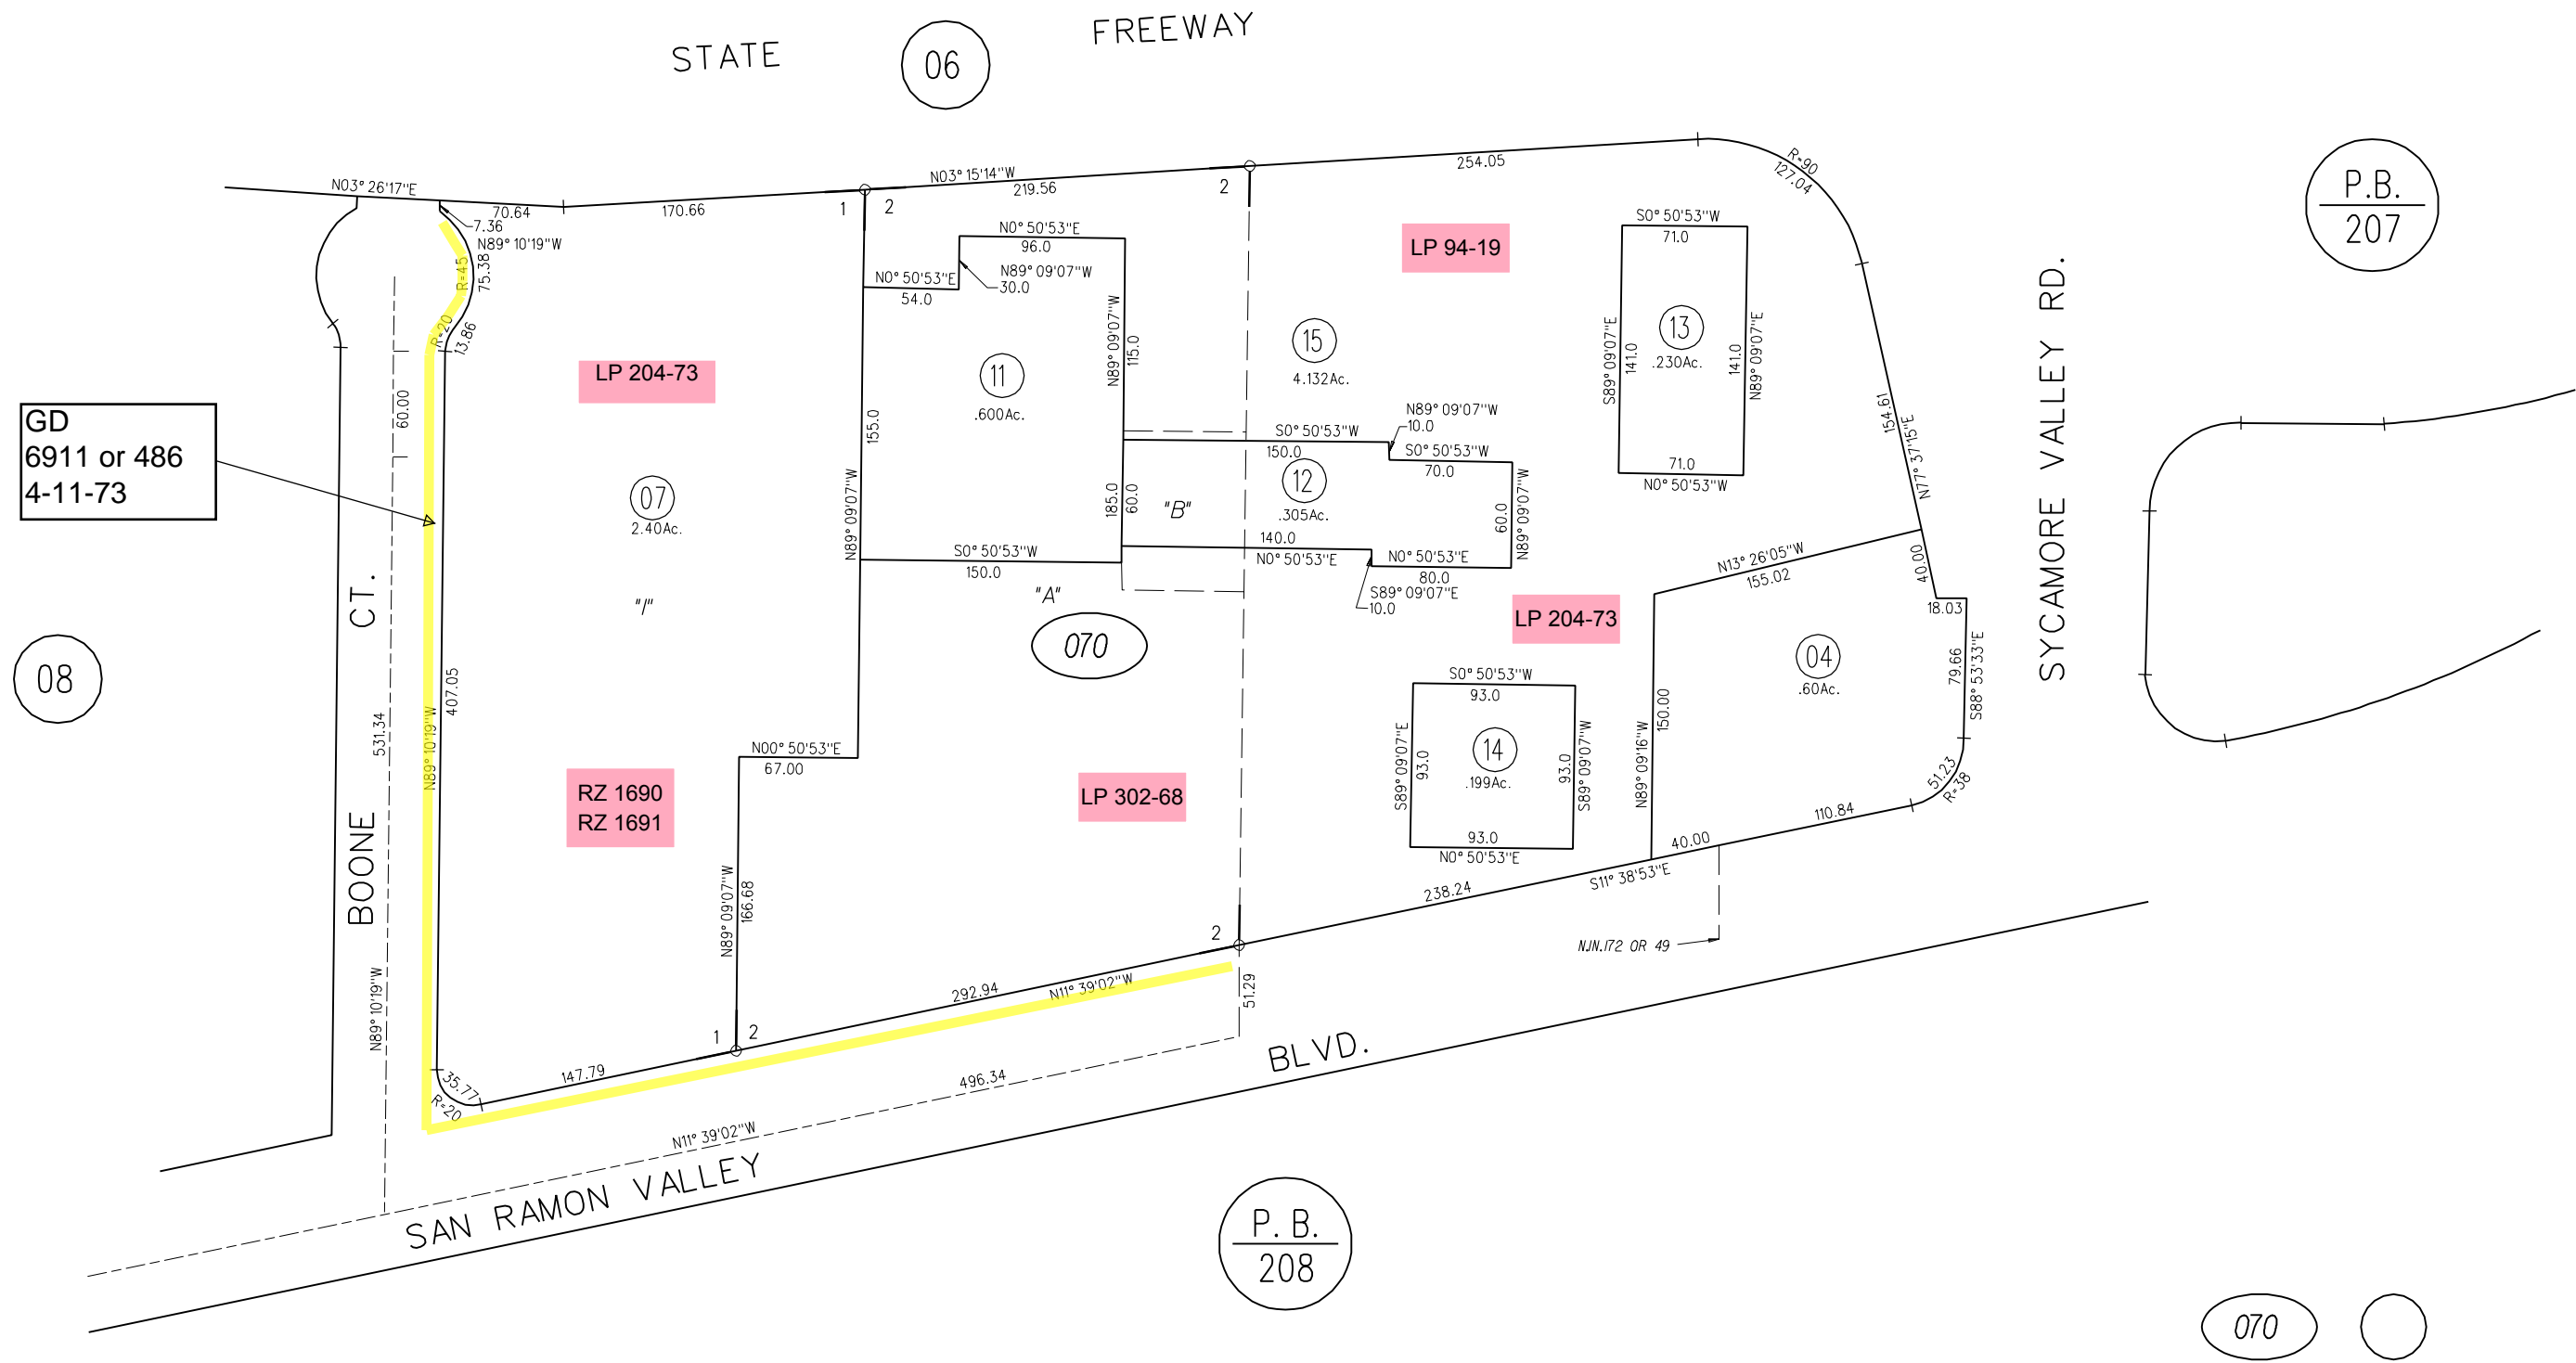

RANCHO SAN RAMON  
 1- 55 L.S.M. 37 1/29/73  
 2- 56 L.S.M. 06 4/17/73

NOTE: THIS MAP WAS PREPARED FOR ASSESSMENT PURPOSES ONLY. NO LIABILITY IS ASSUMED FOR THE ACCURACY OF THE INFORMATION DELINEATED HEREON.

070