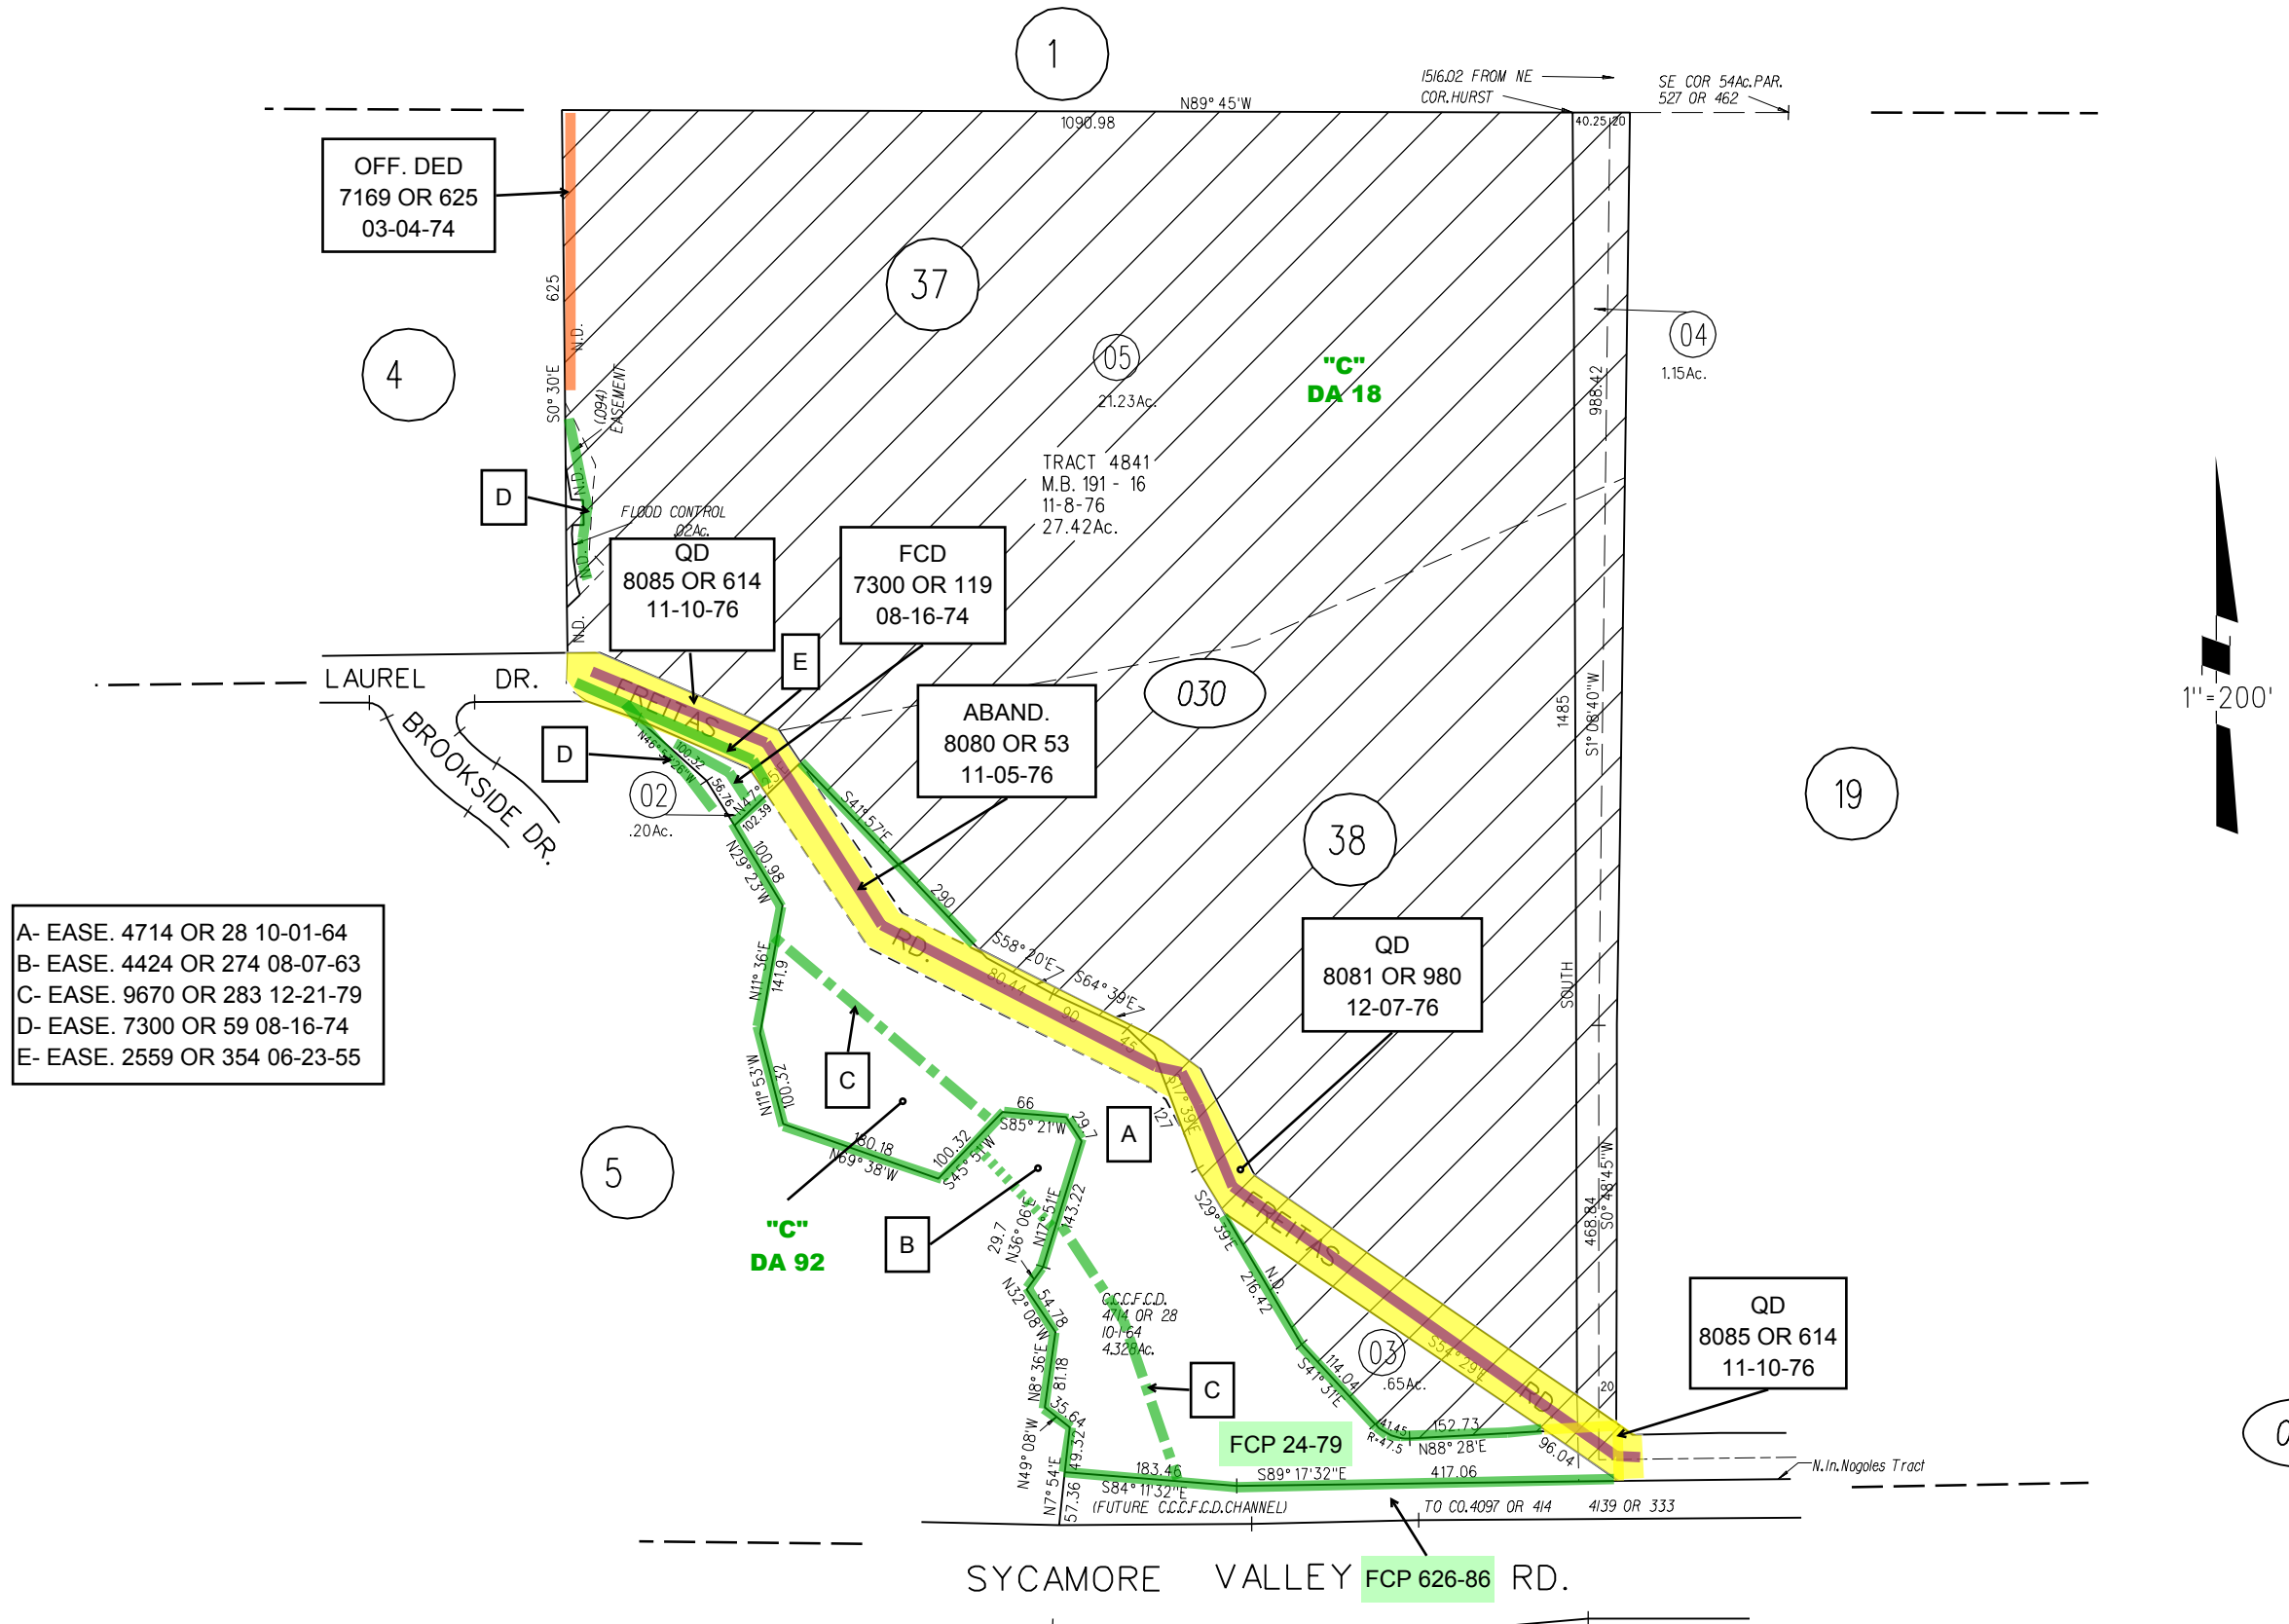

RANCHO SAN RAMON

- A- EASE. 4714 OR 28 10-01-64
- B- EASE. 4424 OR 274 08-07-63
- C- EASE. 9670 OR 283 12-21-79
- D- EASE. 7300 OR 59 08-16-74
- E- EASE. 2559 OR 354 06-23-55

NOTE: THIS MAP WAS PREPARED FOR ASSESSMENT PURPOSES ONLY. NO LIABILITY IS ASSUMED FOR THE ACCURACY OF THE INFORMATION DELINEATED HEREON.

P.B.
207