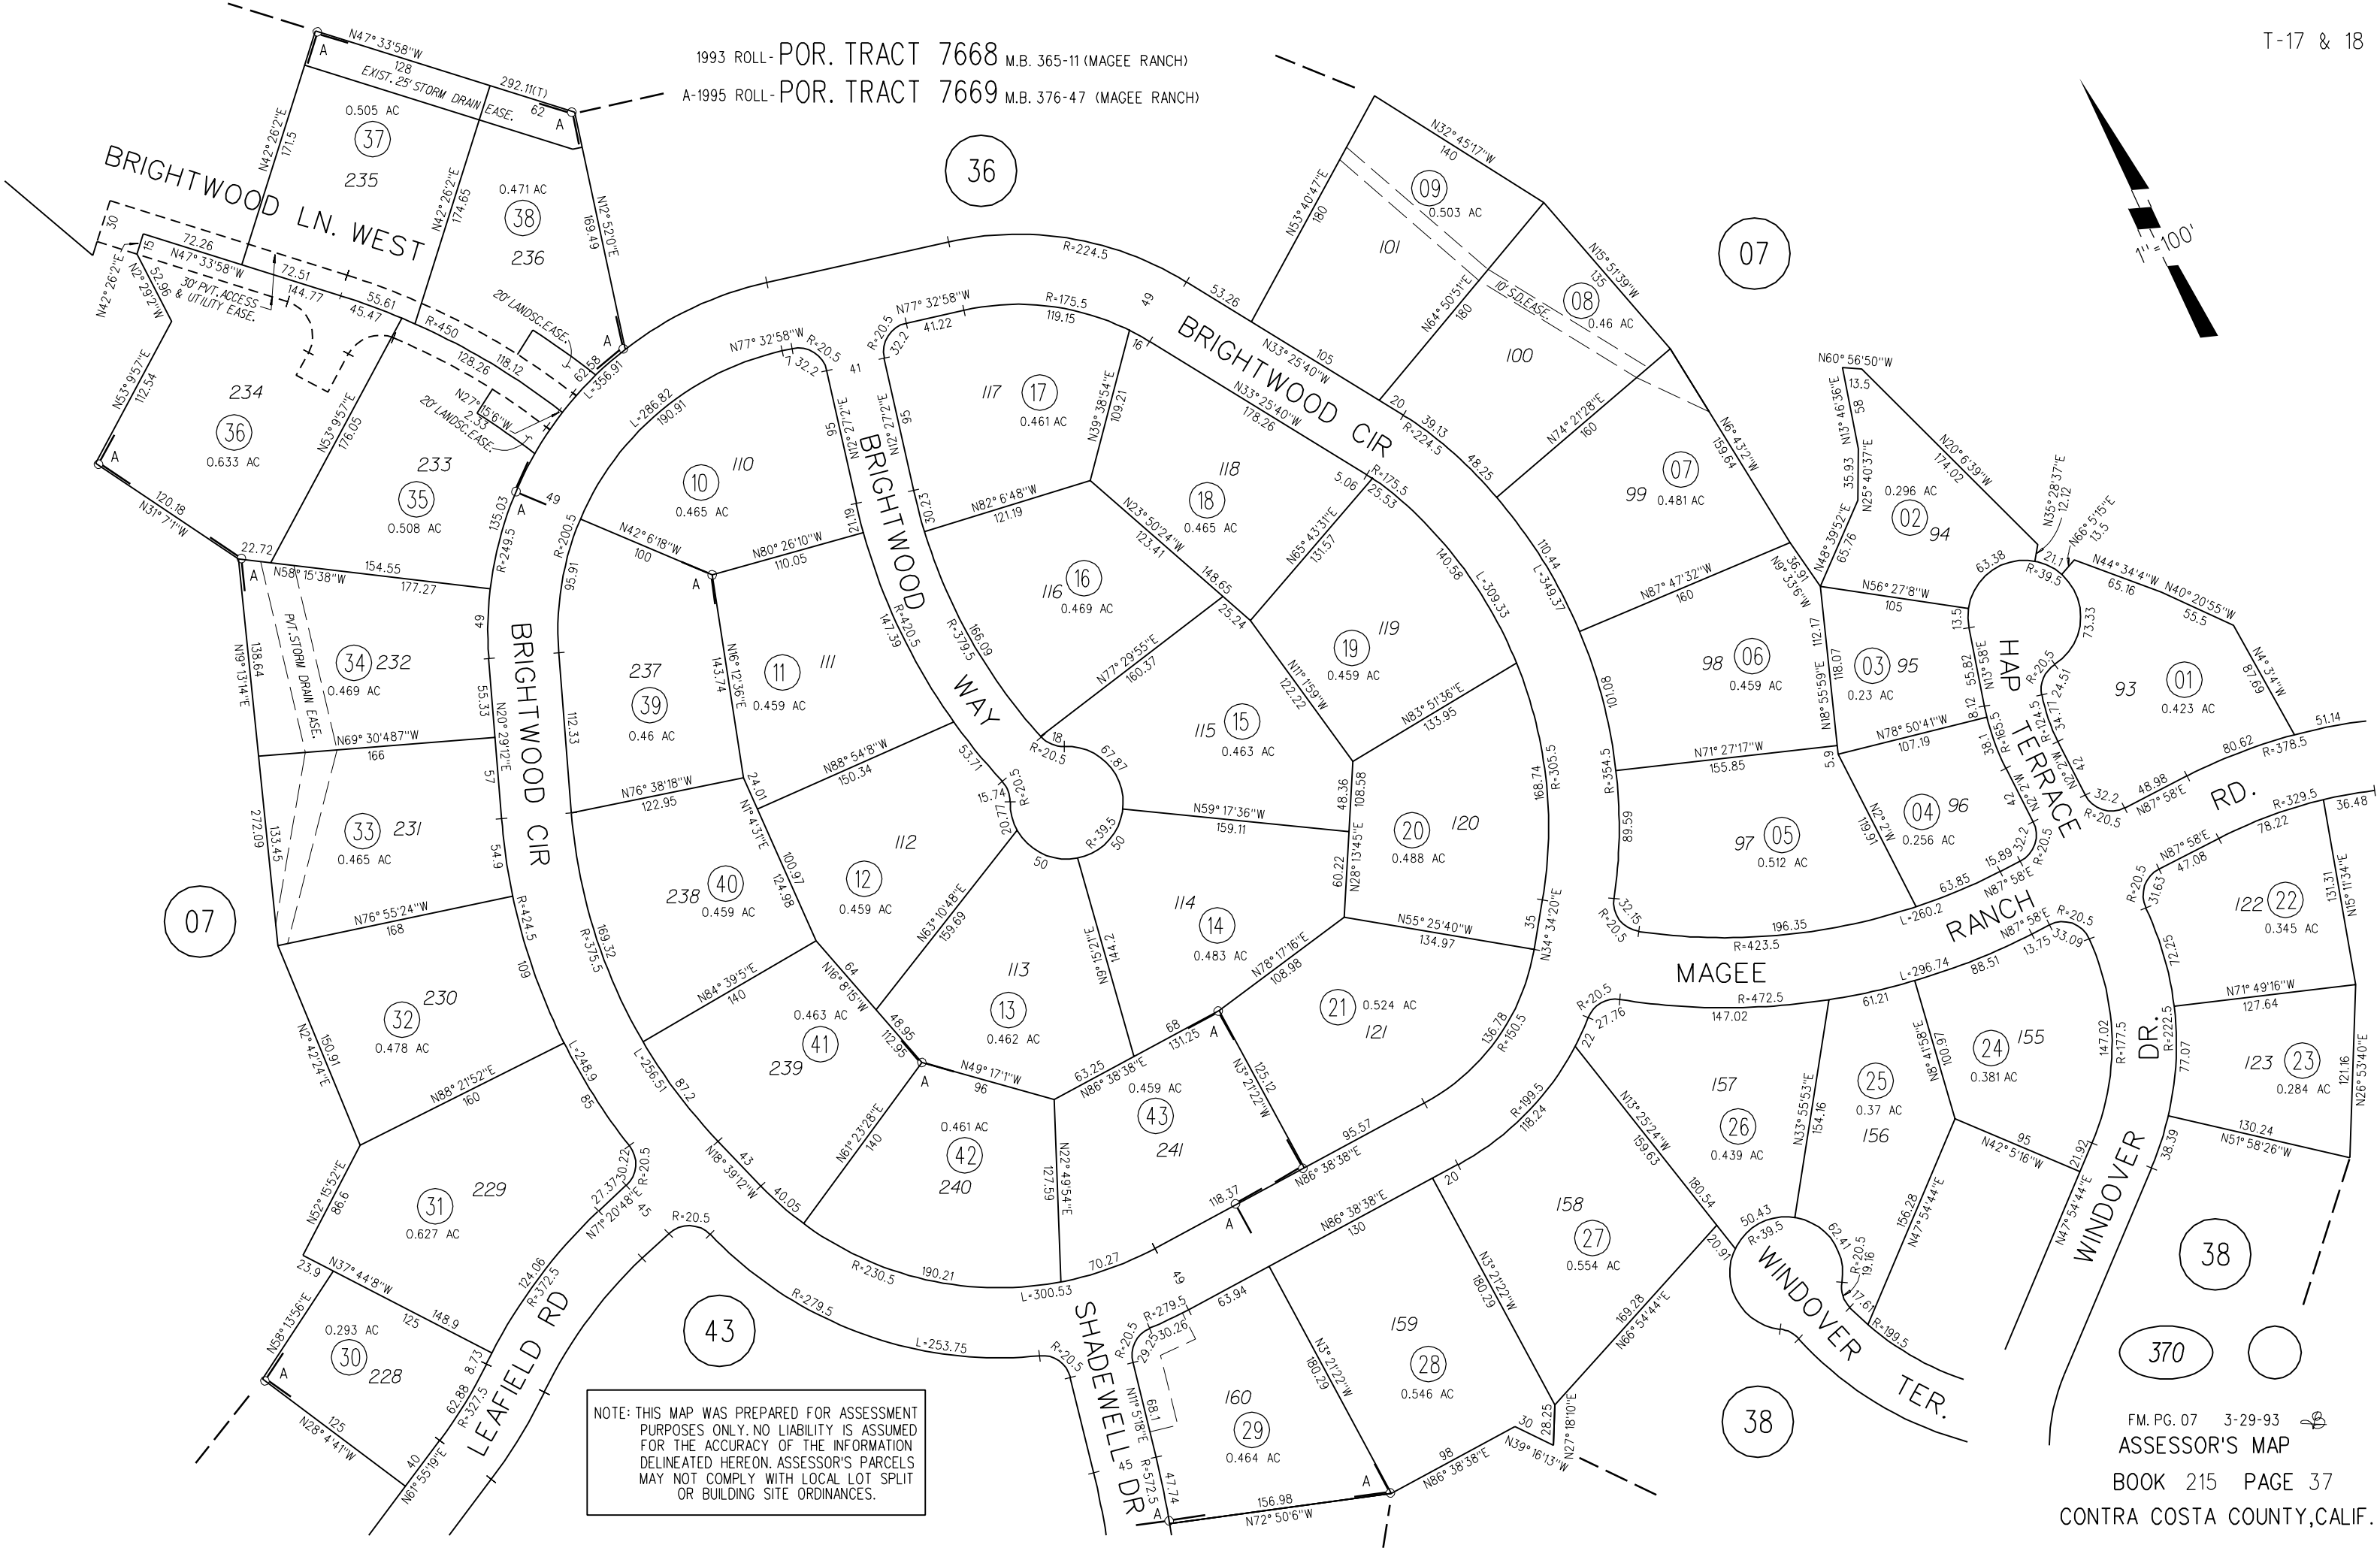

1993 ROLL - POR. TRACT 7668 M.B. 365-11 (MAGEE RANCH)  
A-1995 ROLL - POR. TRACT 7669 M.B. 376-47 (MAGEE RANCH)

NOTE: THIS MAP WAS PREPARED FOR ASSESSMENT PURPOSES ONLY. NO LIABILITY IS ASSUMED FOR THE ACCURACY OF THE INFORMATION DELINEATED HEREON. ASSESSOR'S PARCELS MAY NOT COMPLY WITH LOCAL LOT SPLIT OR BUILDING SITE ORDINANCES.