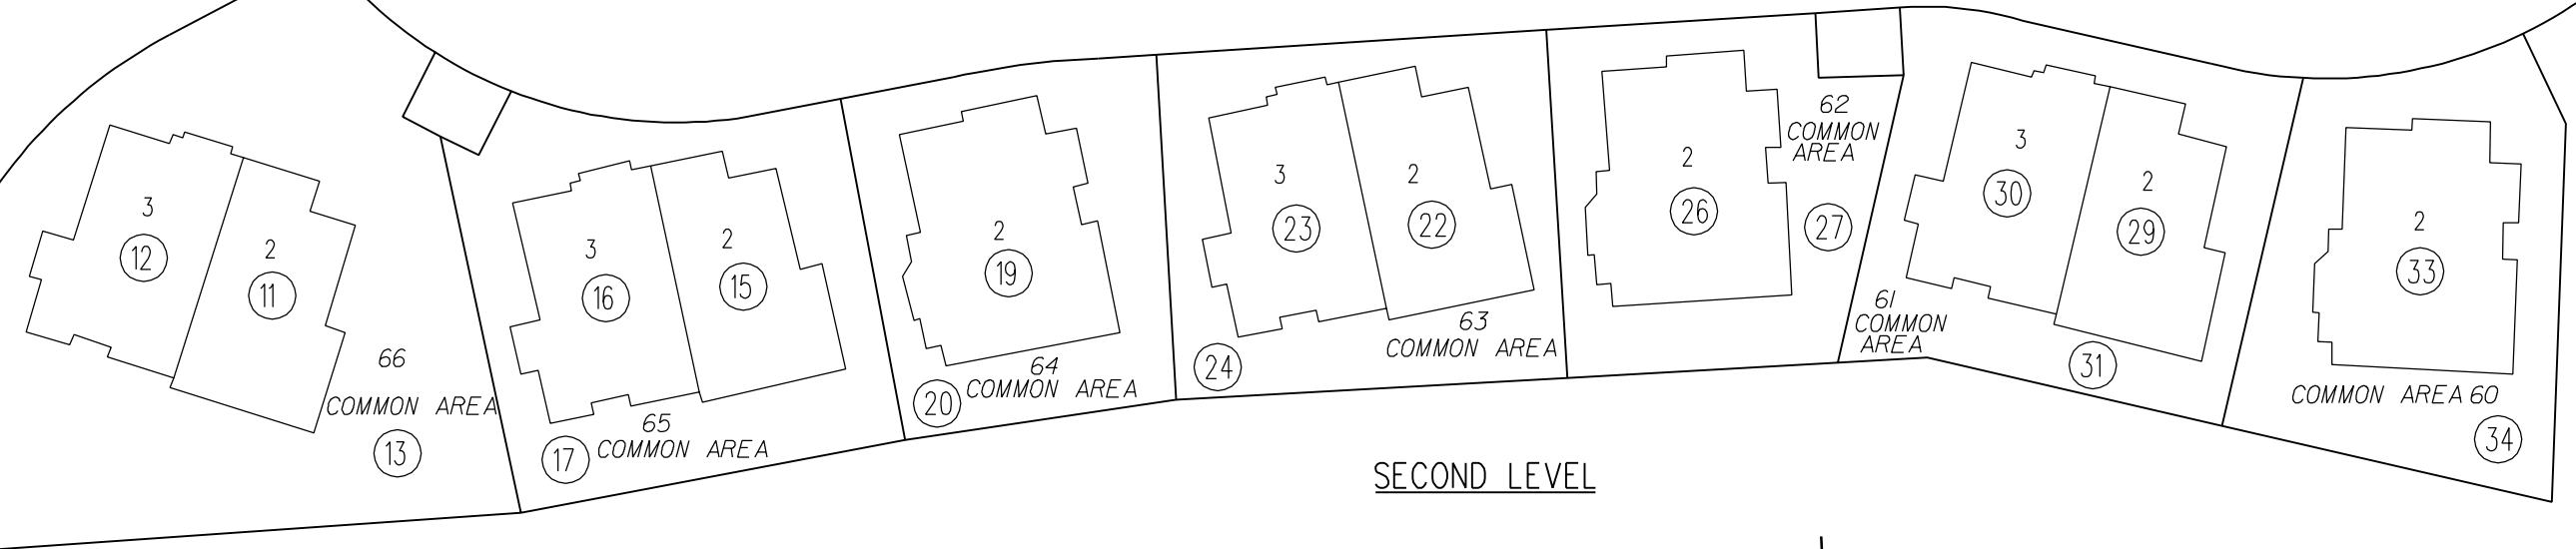

1"=40'

LAKEMONT PRIVATE DRIVE DRIVE  
PARCEL "Q"

SECOND LEVEL

59

57

LAKEMONT PRIVATE DRIVE DRIVE  
PARCEL "Q"

FIRST LEVEL

47