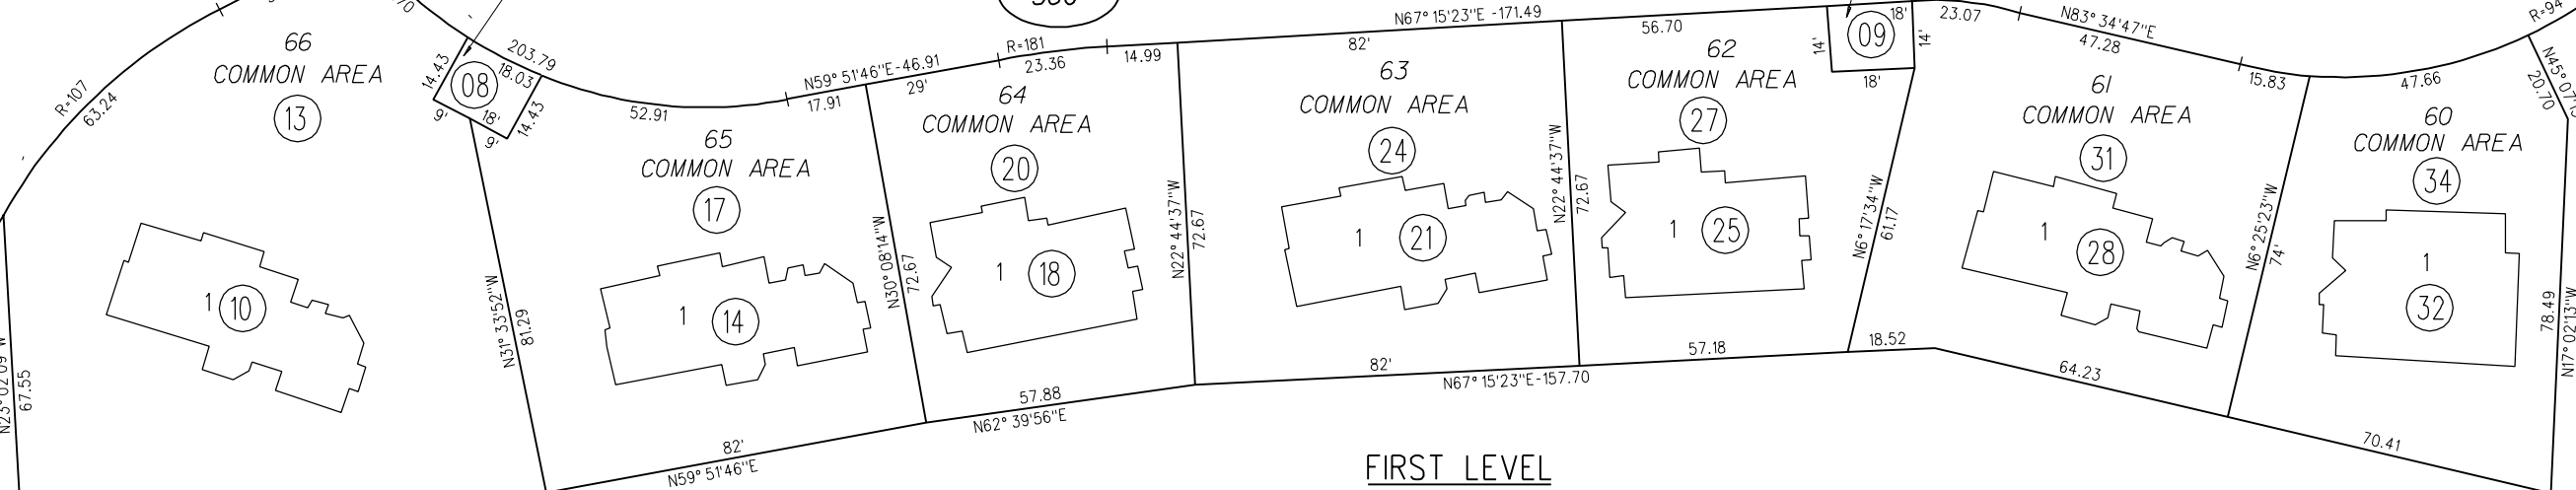

1"=40'

LAKEMONT PRIVATE DRIVE DRIVE  
PARCEL "Q"

SECOND LEVEL

59

57

LAKEMONT PRIVATE DRIVE DRIVE  
PARCEL "Q"

FIRST LEVEL

47

580