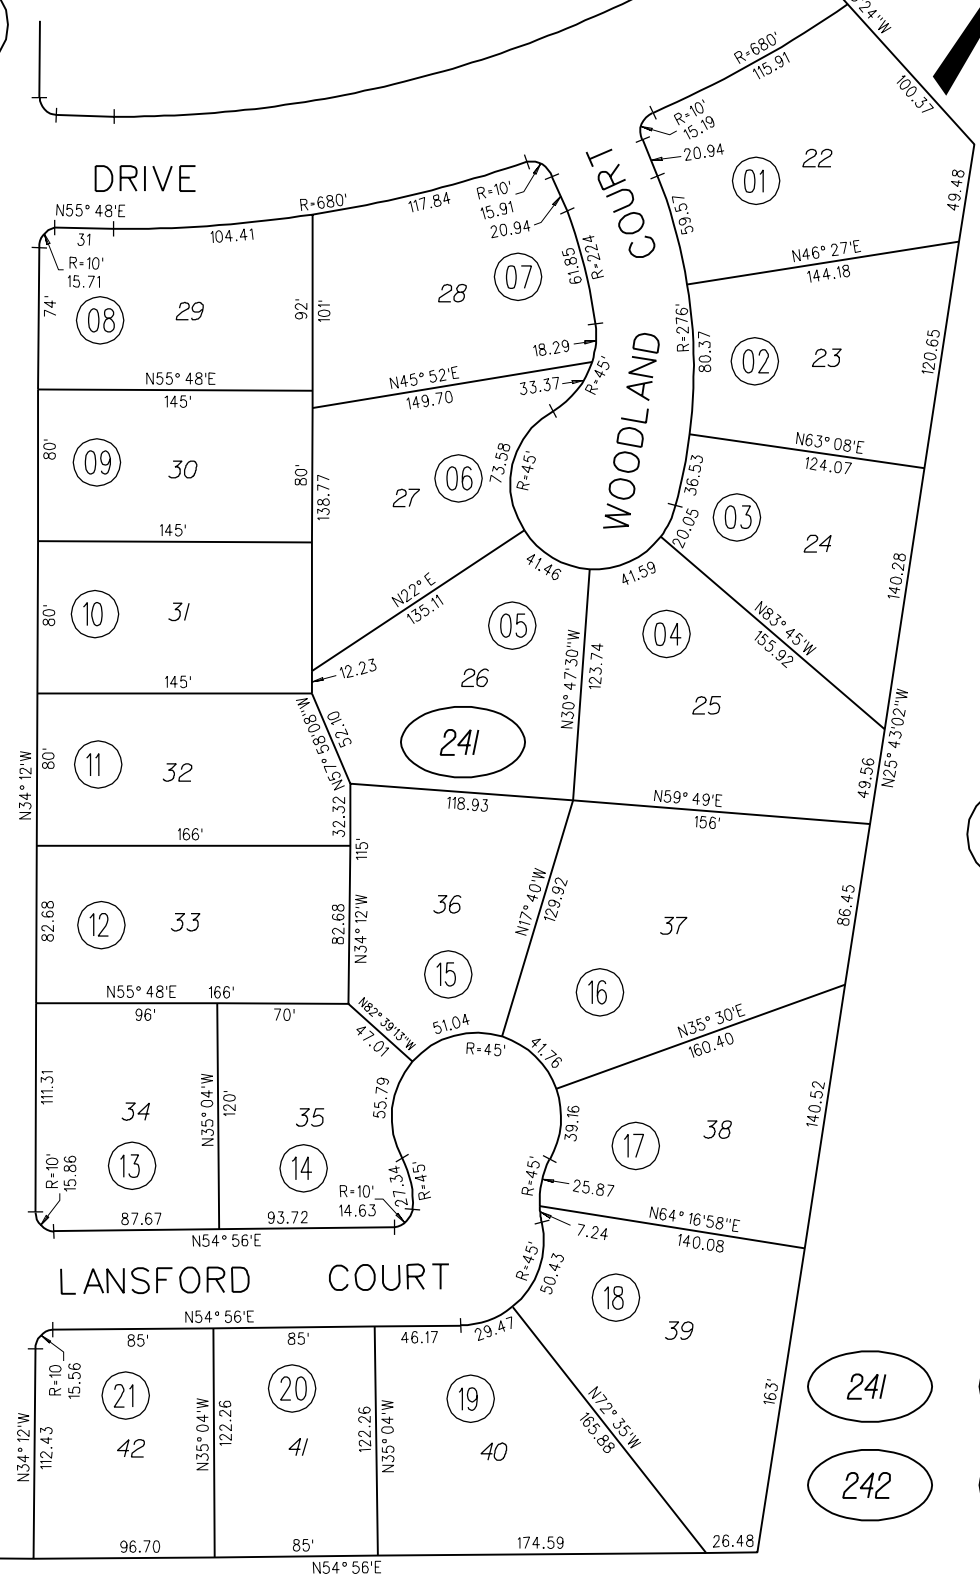

13

BOULEVARD
ALCOSTA

25

DRIVE
TERRACE
WOODVIEW

4

22

| REVISED | CHANGE | BY |
|---------|--------|----|
| 2-16-92 | SPLITS | MJ |
| | | |
| | | |
| | | |