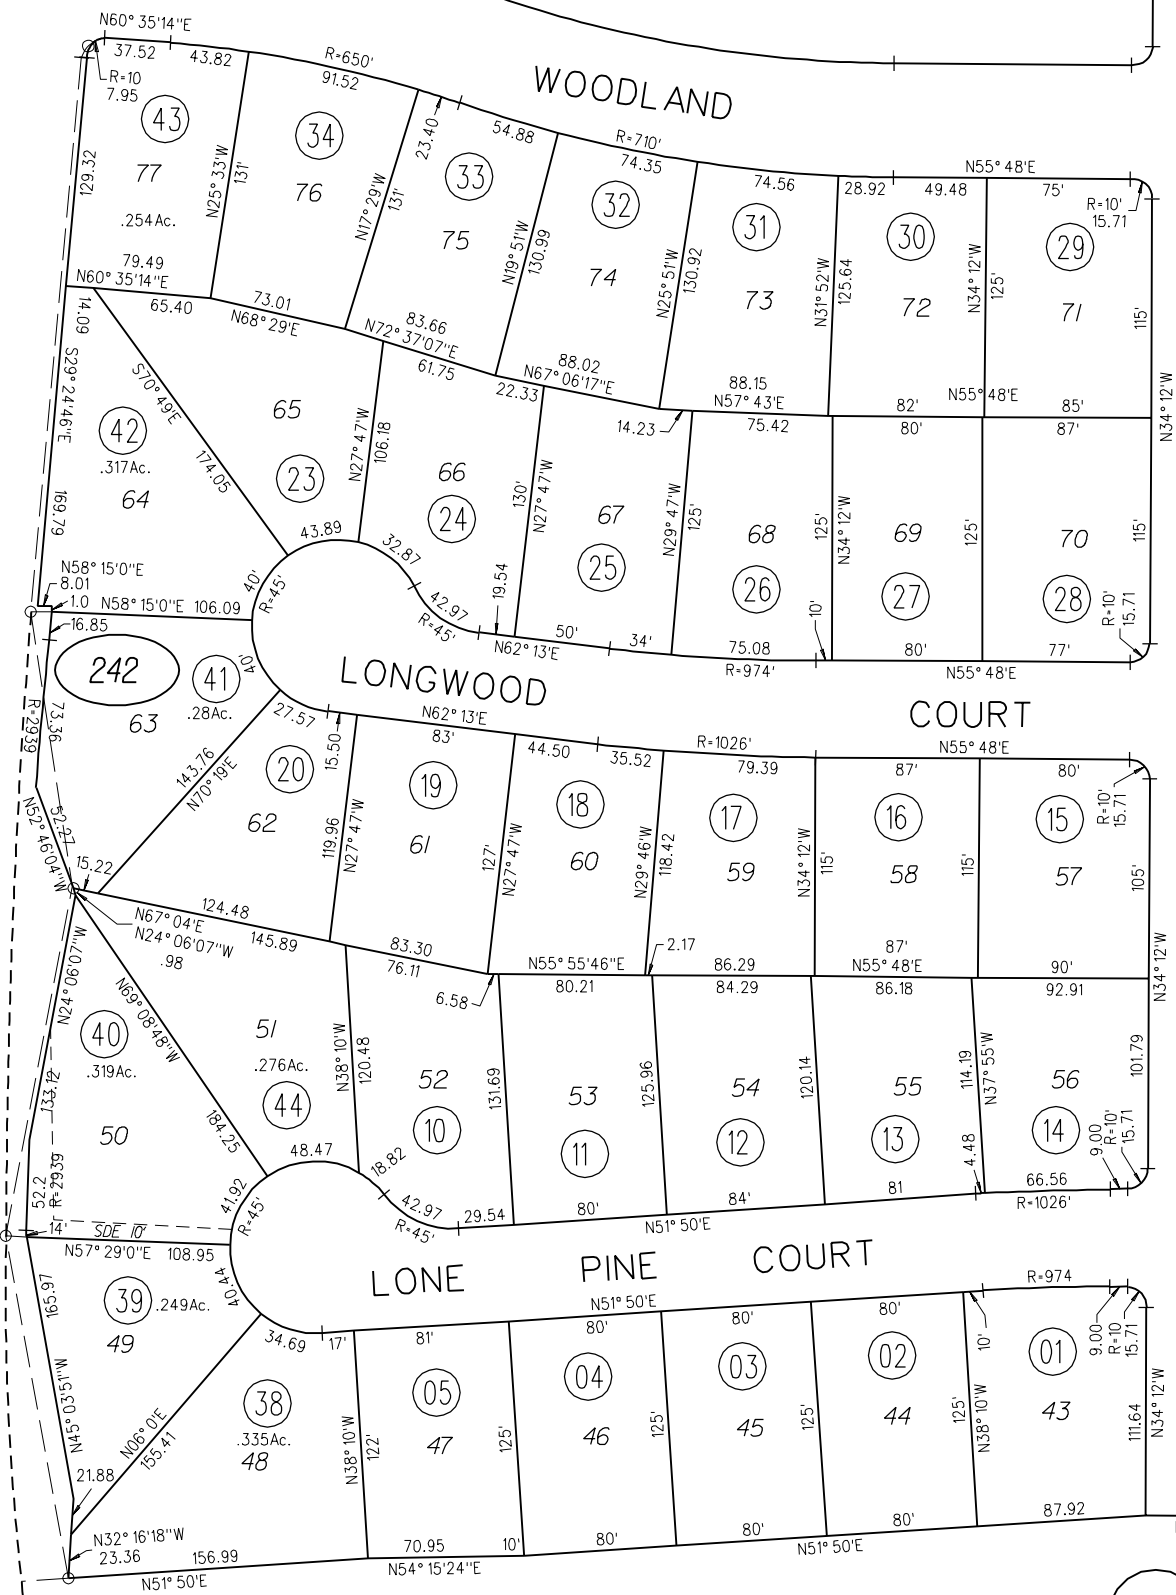

13

BOULEVARD
ALCOSTA

25

DRIVE
TERRACE
WOODVIEW

4

22

| REVISED | CHANGE | BY |
|---------|--------|----|
| 2-16-92 | SPLITS | MJ |
| | | |
| | | |
| | | |