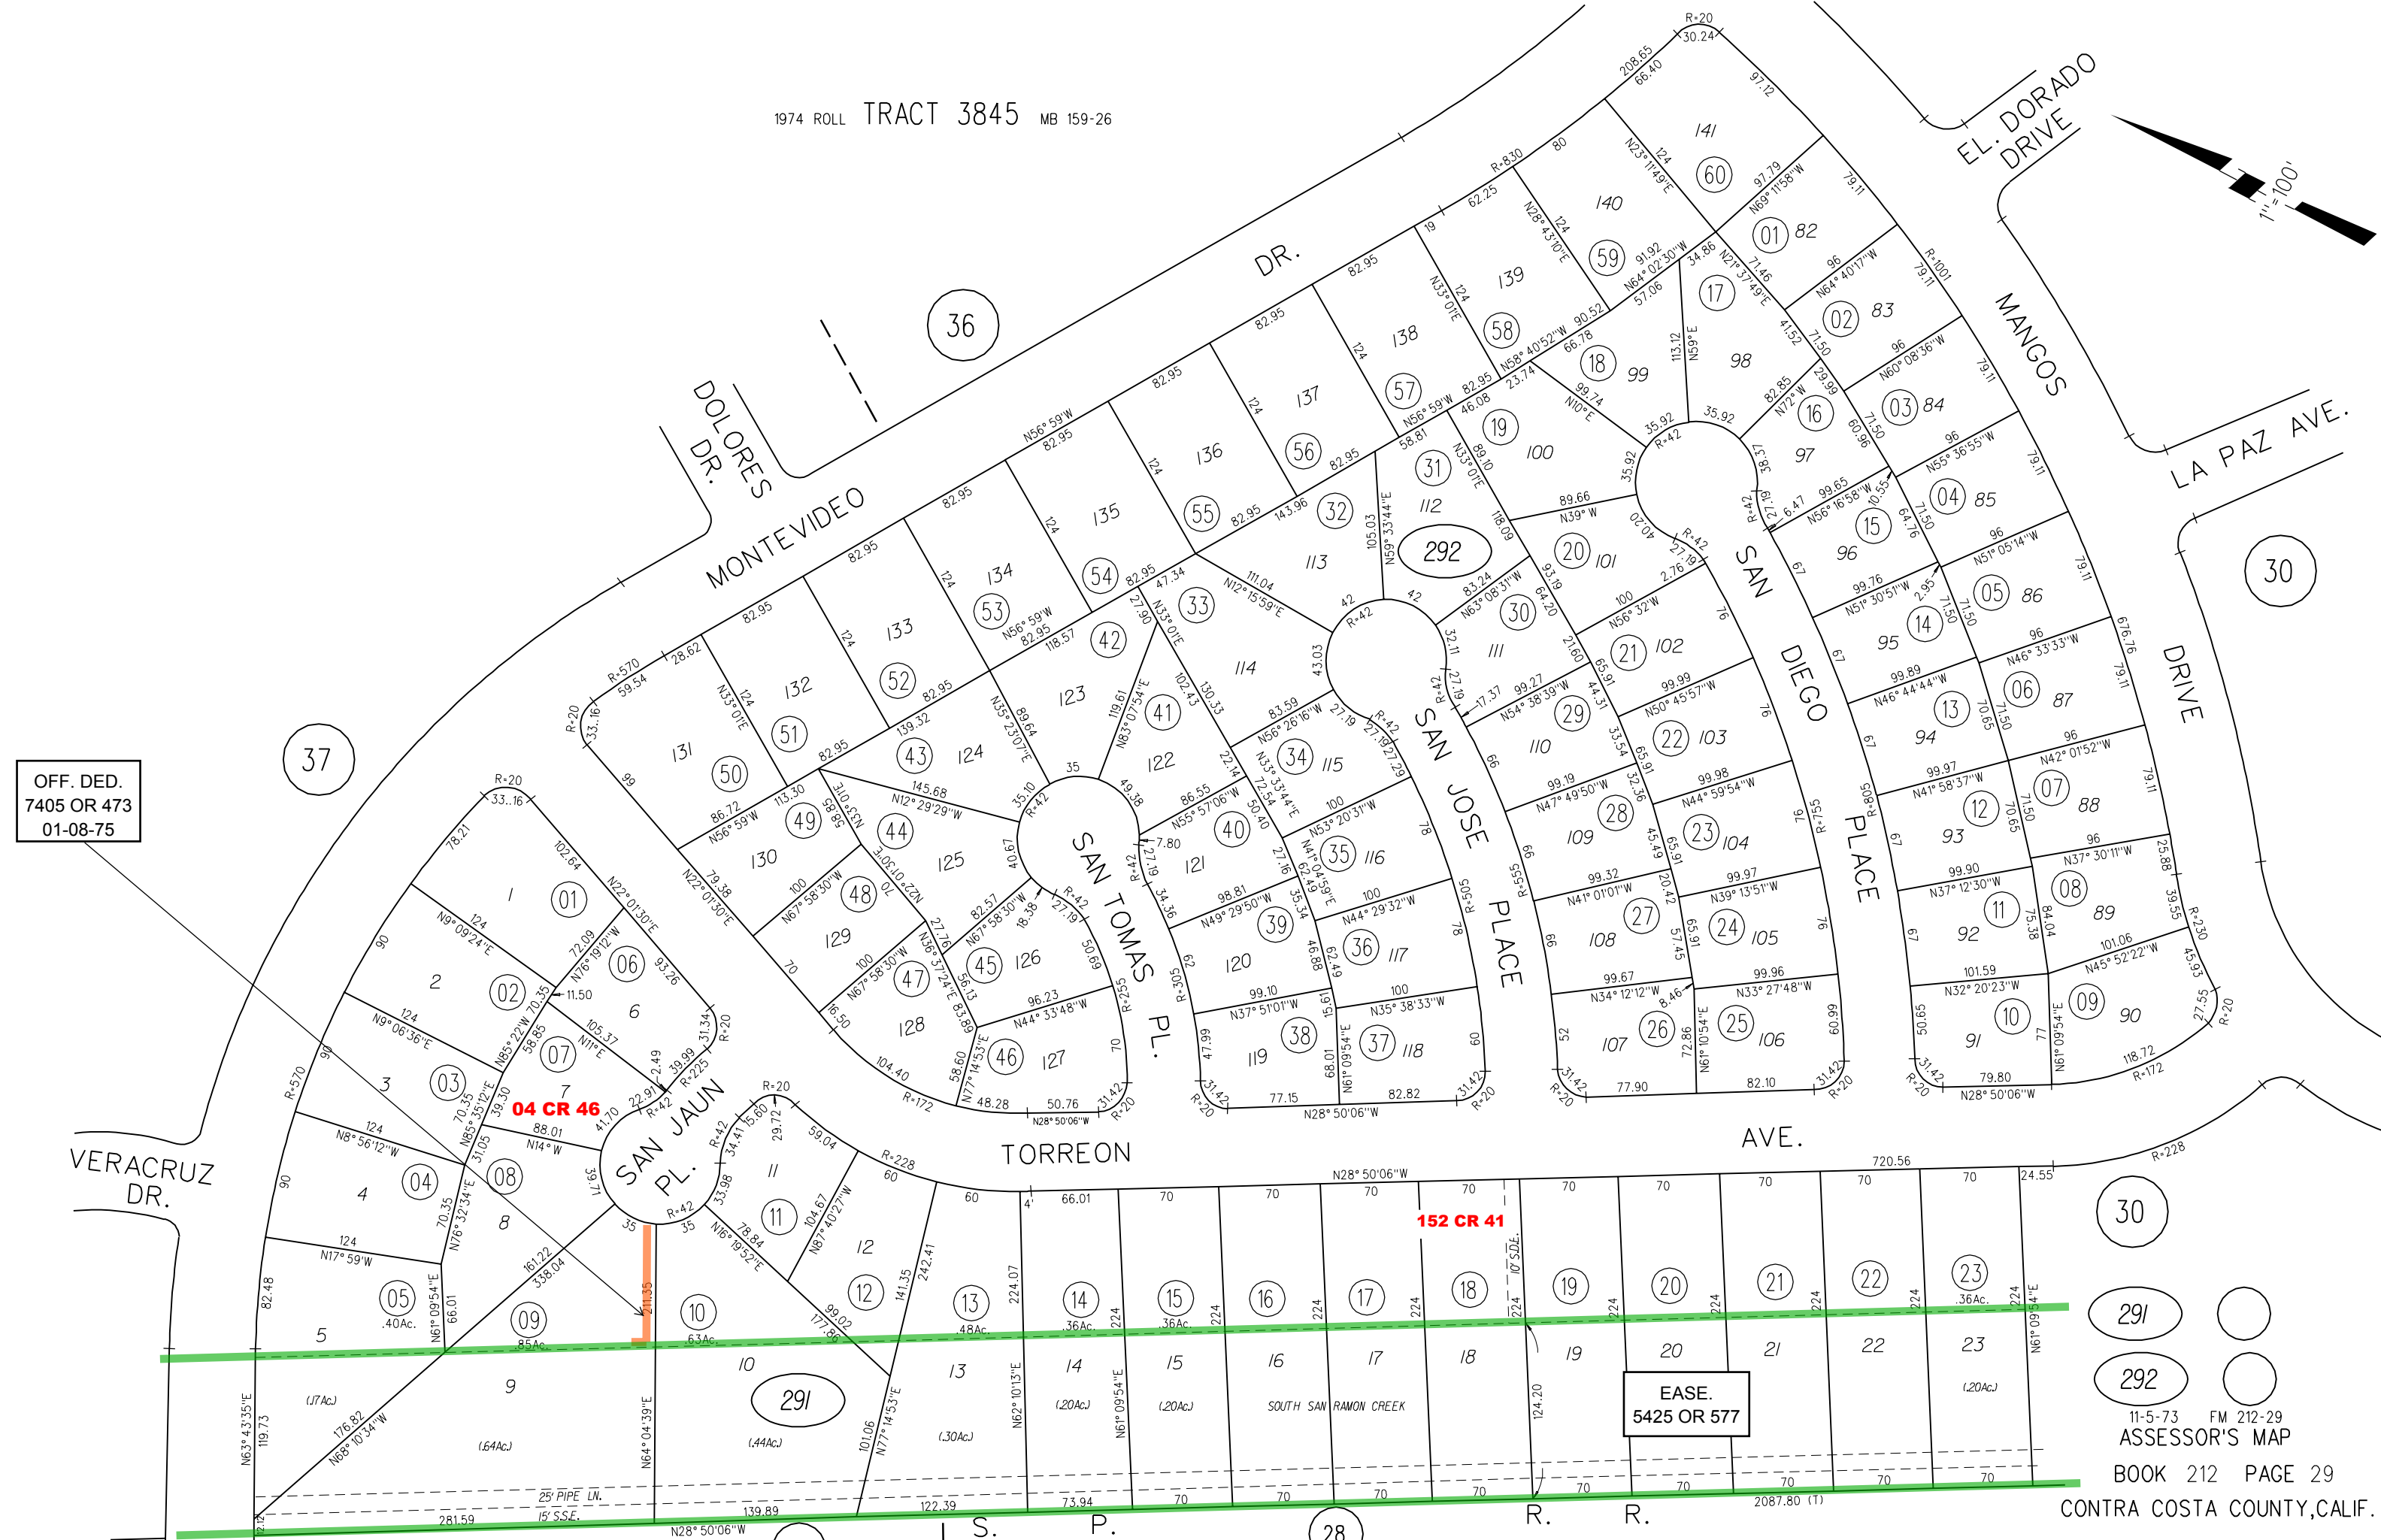

OFF. DED.
7405 OR 473
01-08-75

30

291

292

11-5-73 FM 212-29
ASSESSOR'S MAP

BOOK 212 PAGE 29

CONTRA COSTA COUNTY, CALIF.