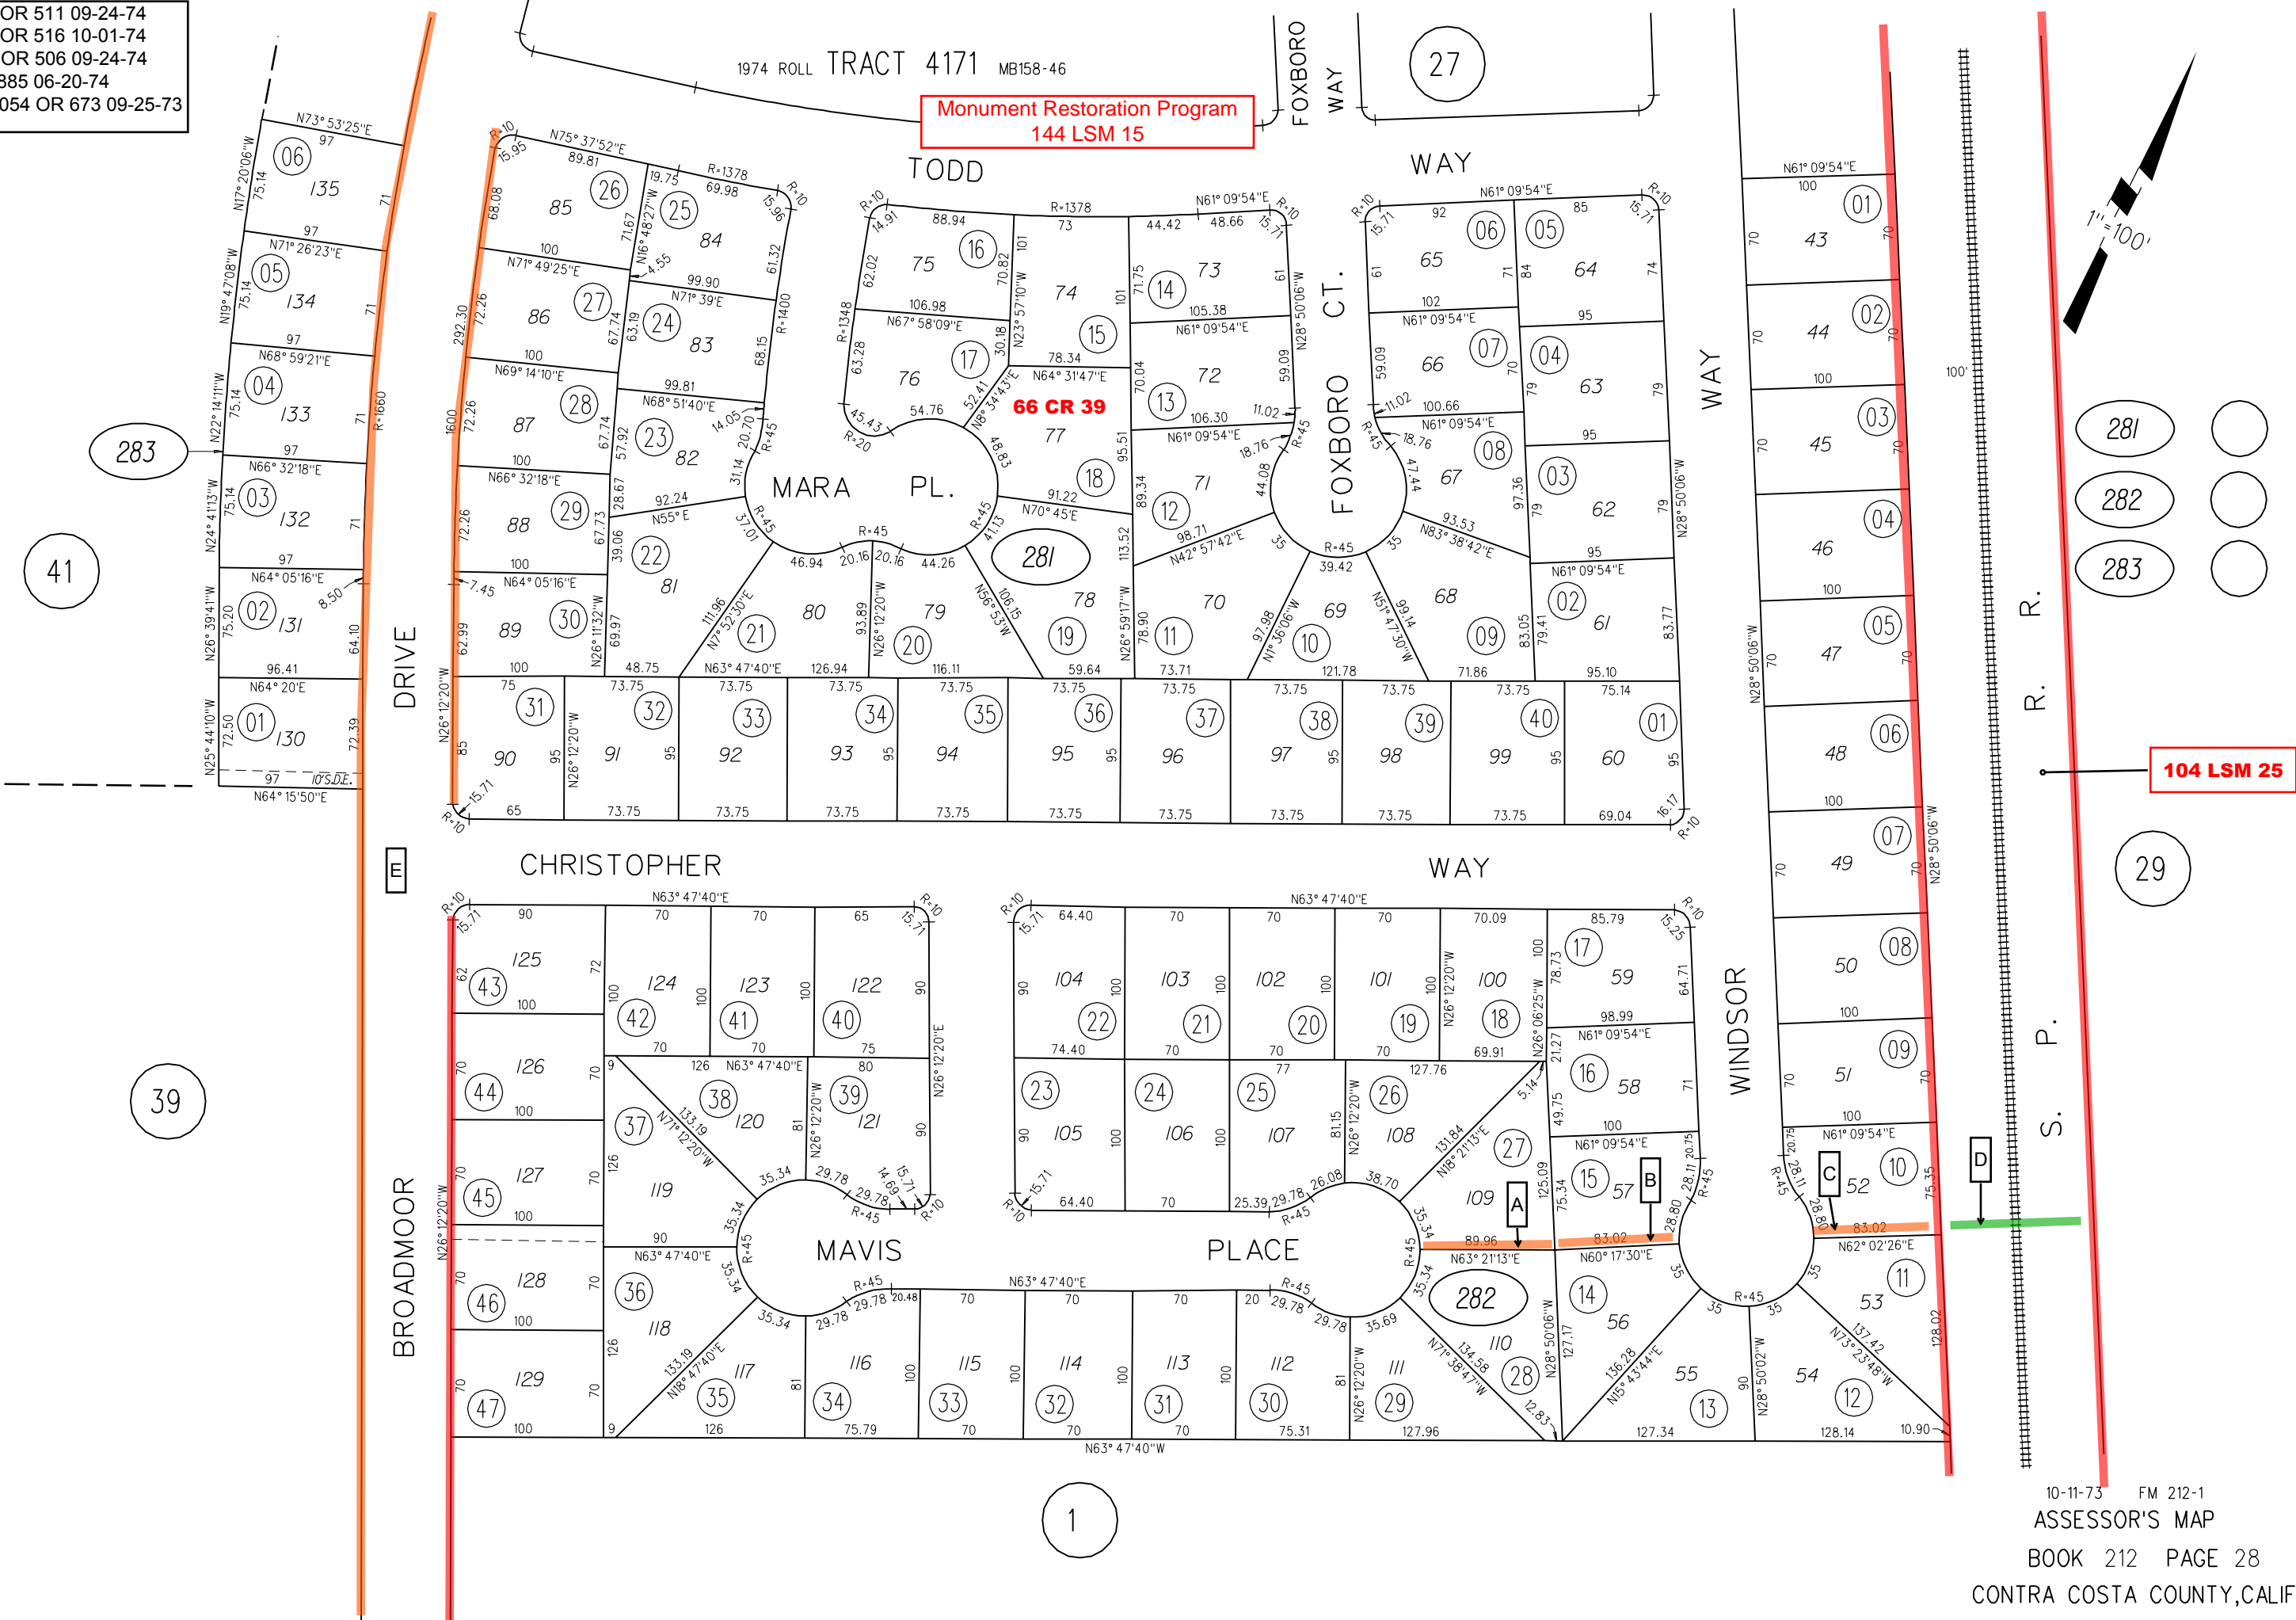

A- OFF. DED. 7335 OR 511 09-24-74  
 B- OFF. DED. 7335 OR 516 10-01-74  
 C- OFF. DED. 7335 OR 506 09-24-74  
 D- EASE. 7254 OR 885 06-20-74  
 E- CON. TO DED. 7054 OR 673 09-25-73

1974 ROLL TRACT 4171 MB158-46

Monument Restoration Program  
 144 LSM 15

104 LSM 25