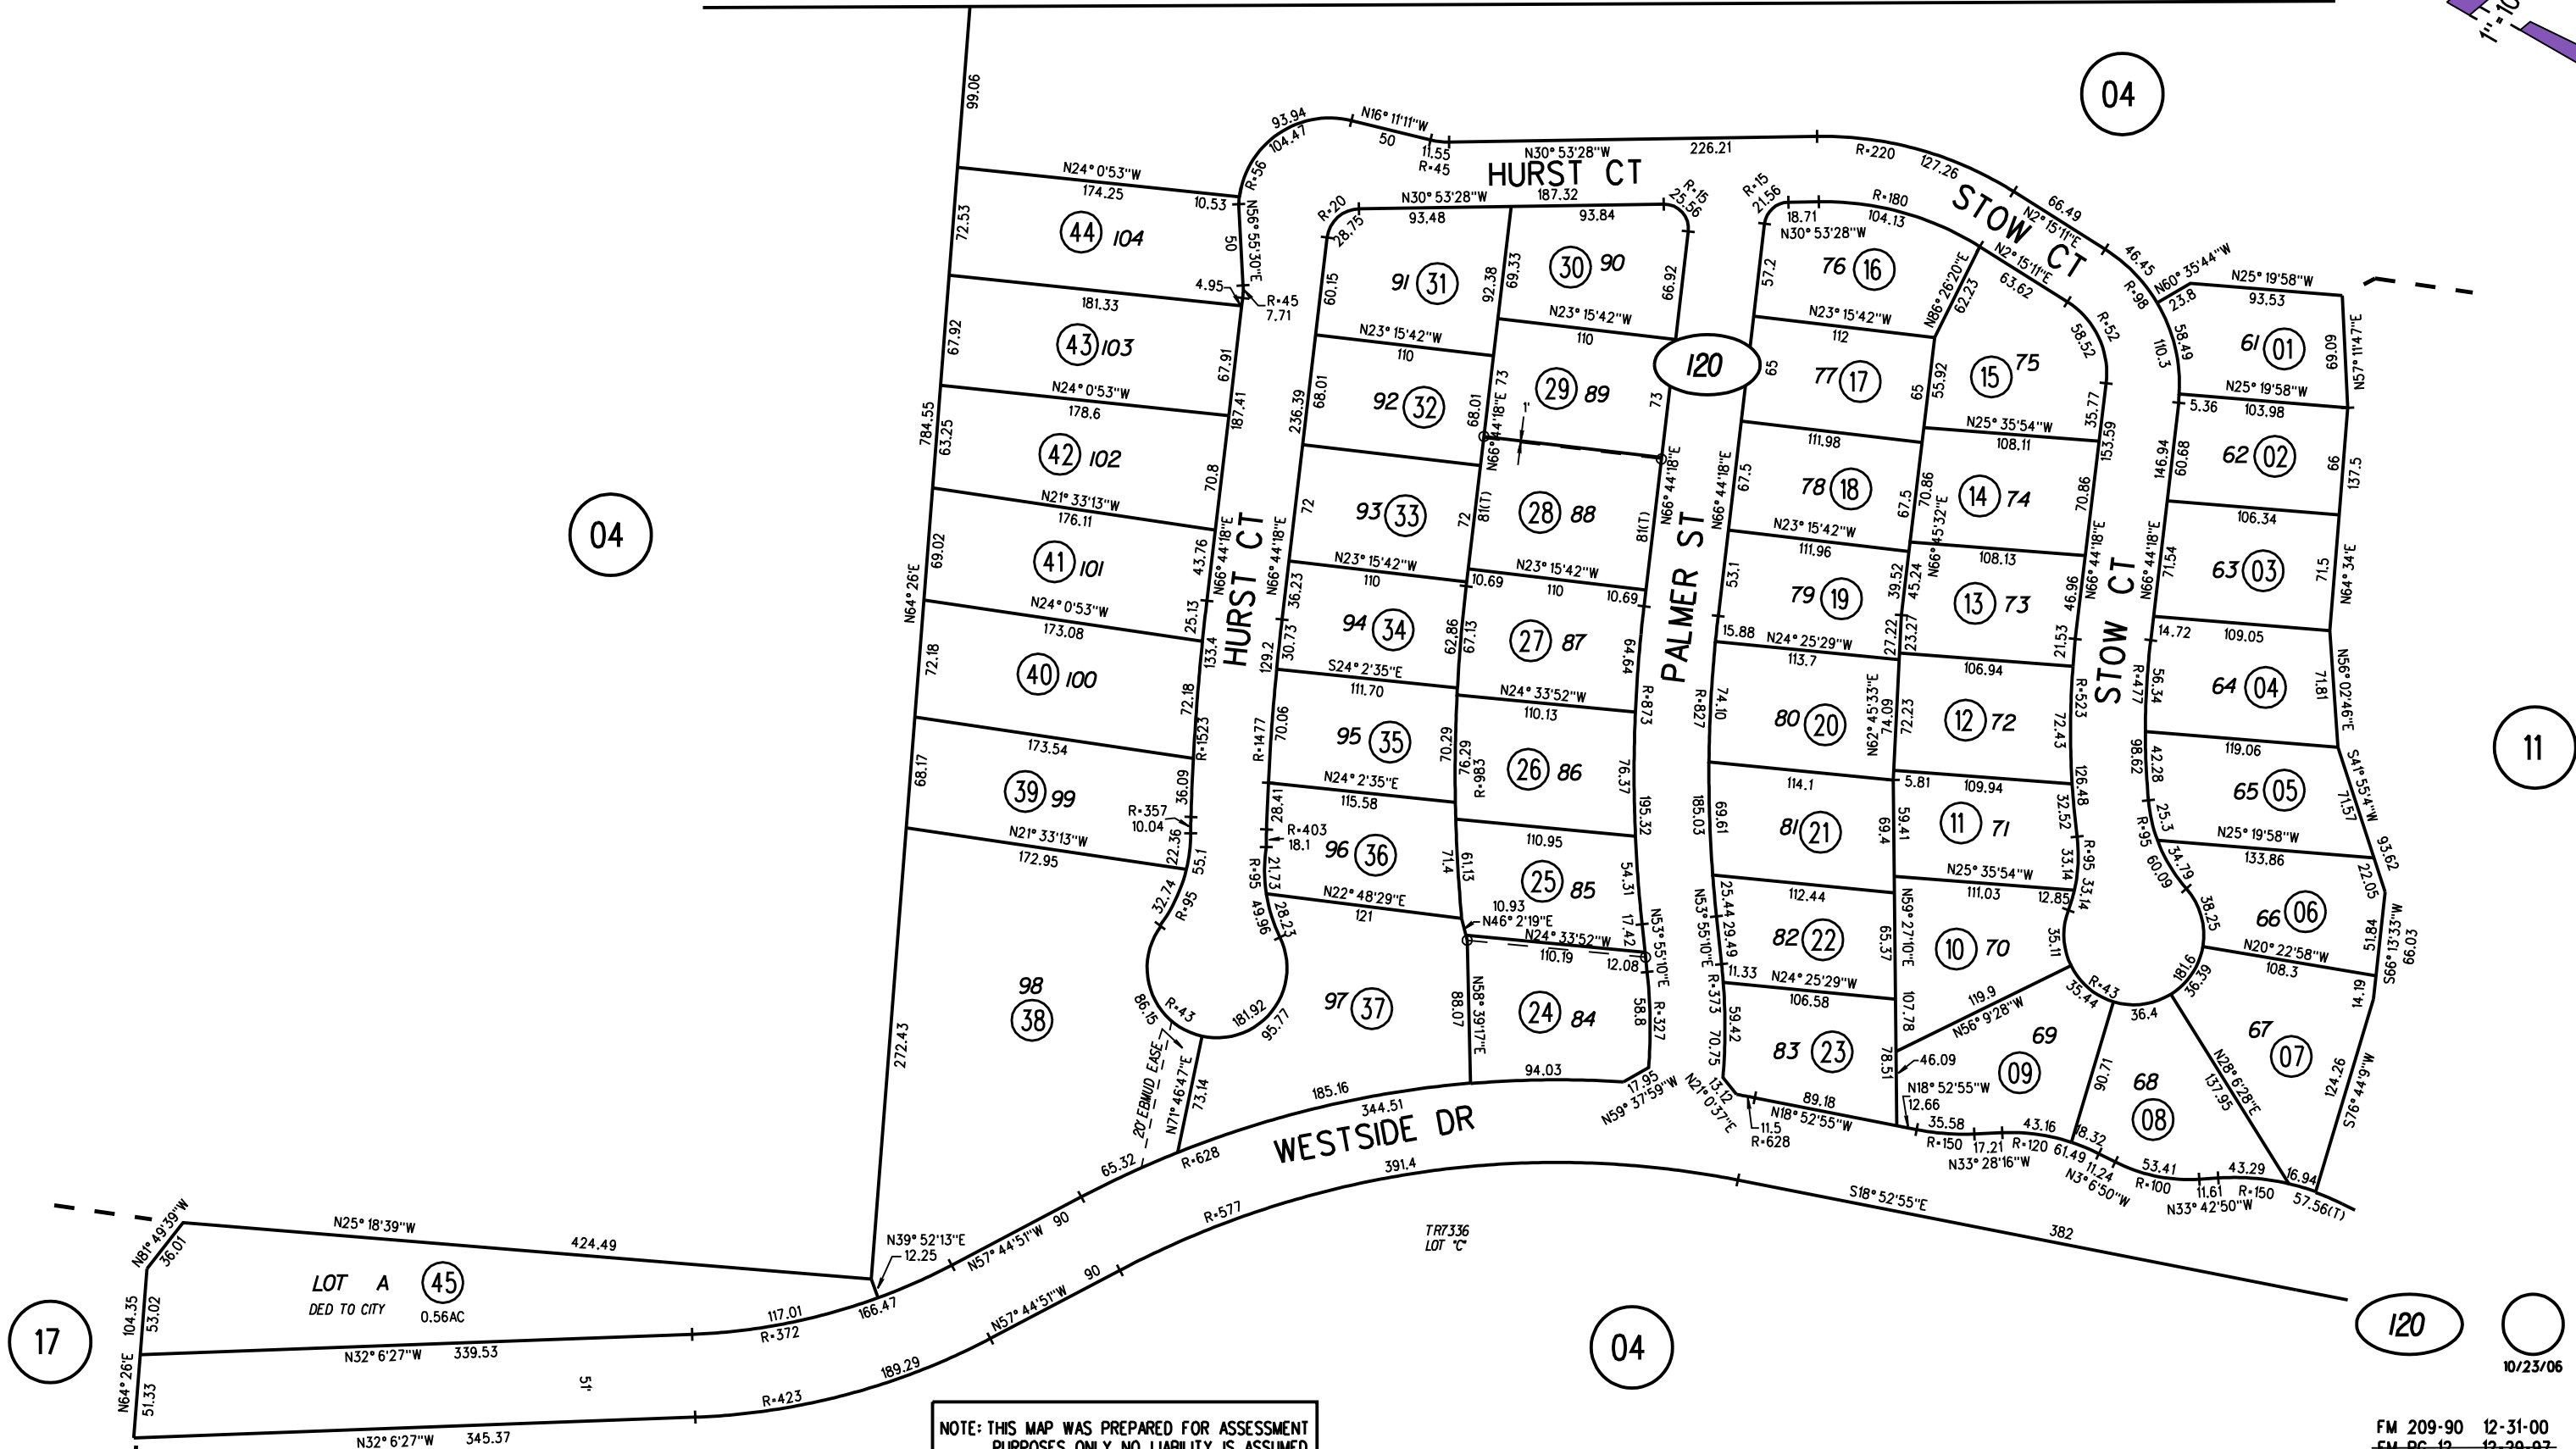

SAN RAMON VALLEY BLVD

NOTE: THIS MAP WAS PREPARED FOR ASSESSMENT PURPOSES ONLY. NO LIABILITY IS ASSUMED FOR THE ACCURACY OF THE INFORMATION DELINEATED HEREON. ASSESSOR'S PARCELS MAY NOT COMPLY WITH LOCAL LOT SPLIT OR BUILDING SITE ORDINANCES.

FM 209-90 12-31-00
FM-PG-12 12-29-97
ASSESSOR'S MAP
BOOK 211 PAGE 12
CONTRA COSTA COUNTY, CALIF.

10/23/06