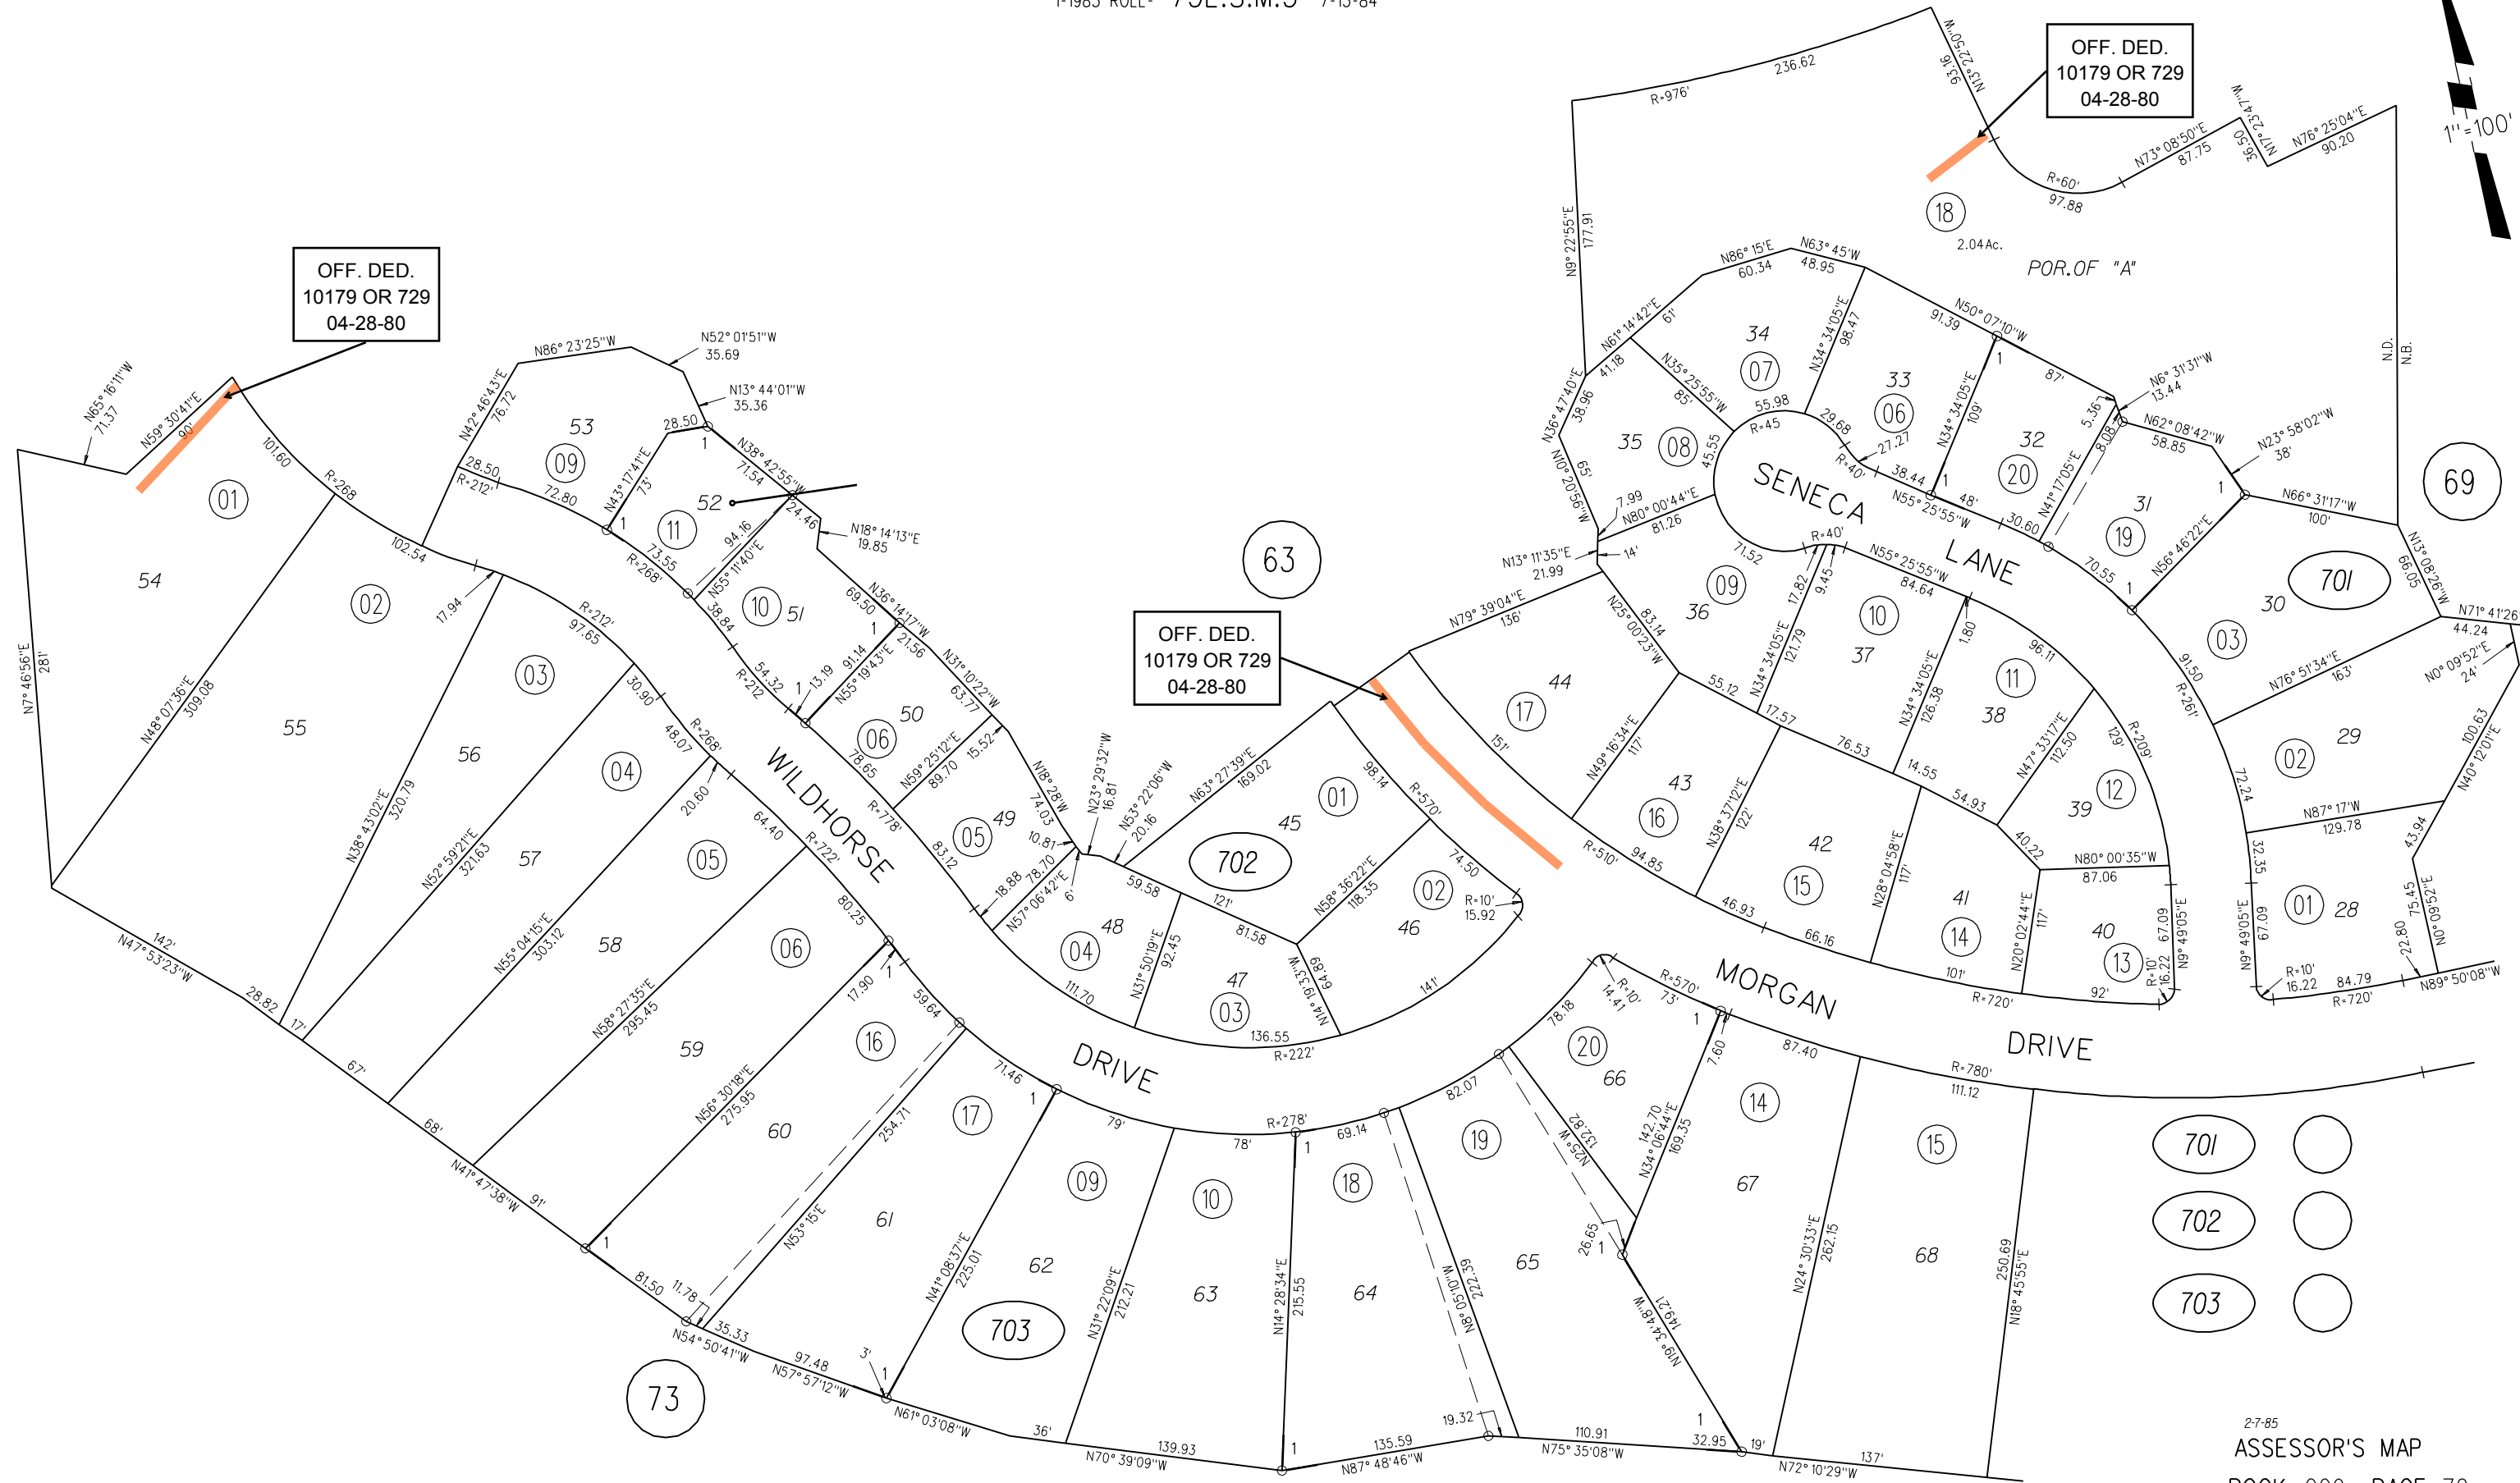

1" = 100'

OFF. DED.
10179 OR 729
04-28-80

OFF. DED.
10179 OR 729
04-28-80

OFF. DED.
10179 OR 729
04-28-80

- 701
- 702
- 703