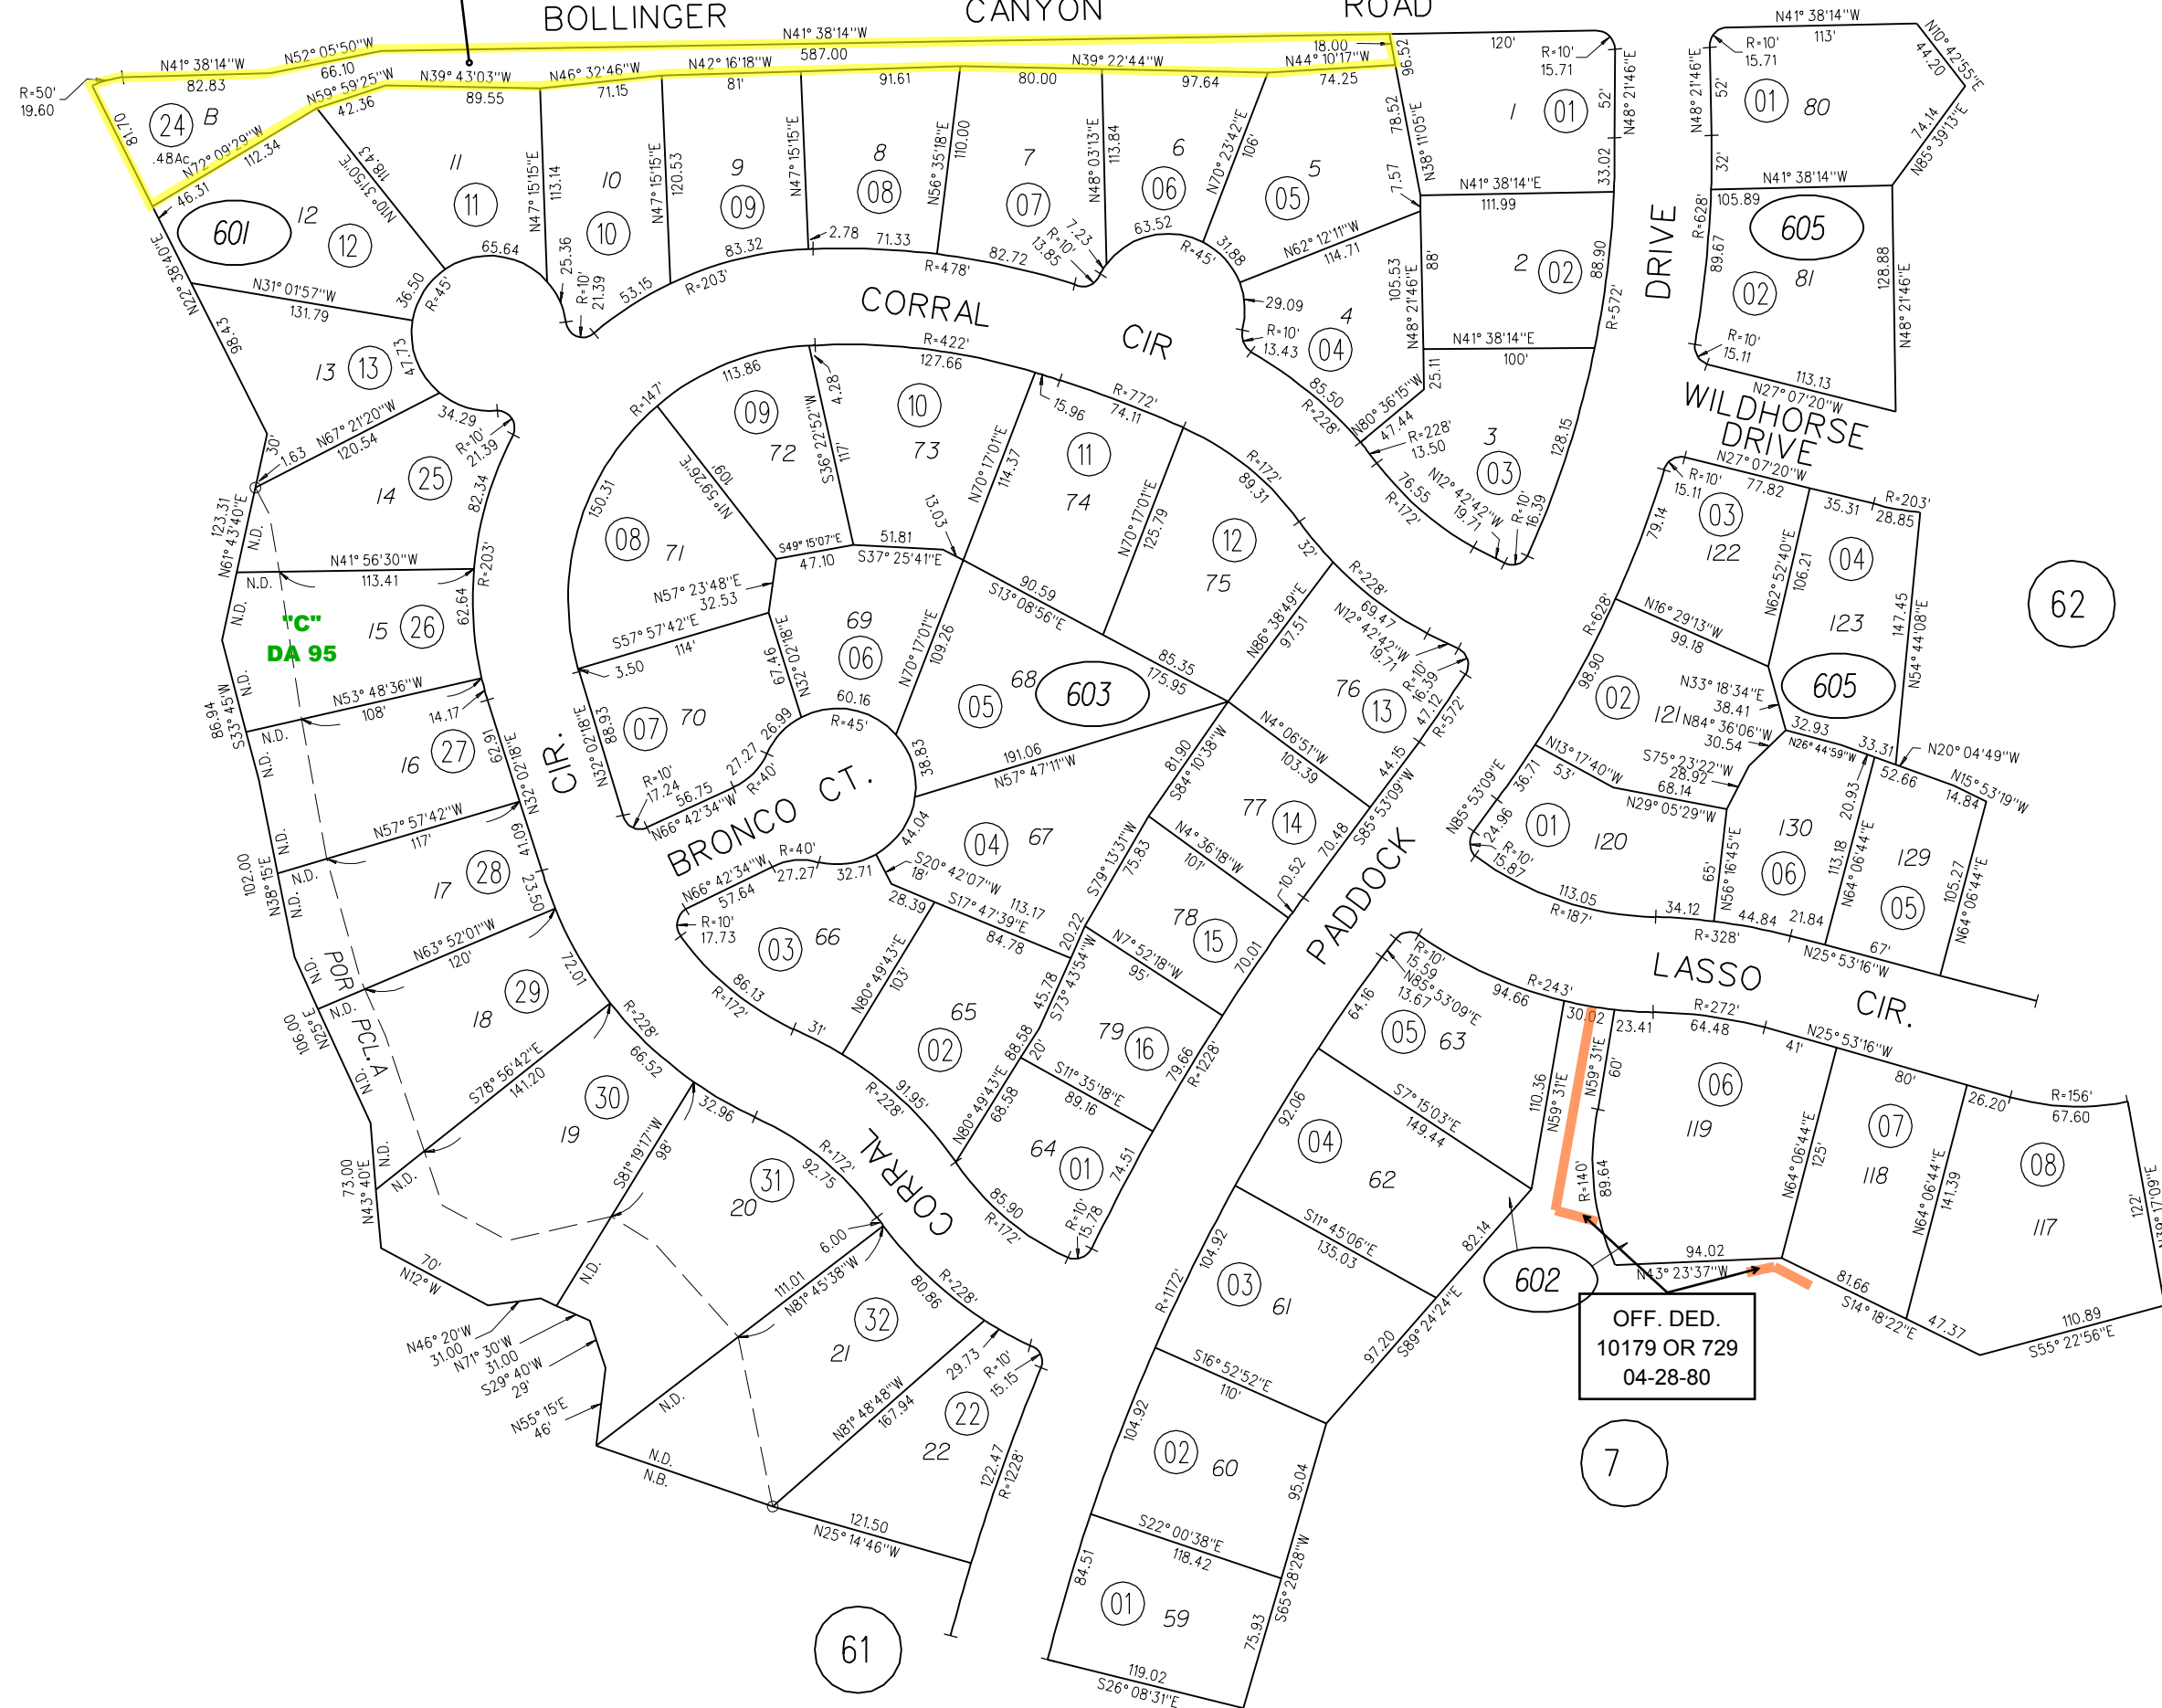

GD OF DEV. RTS.  
10179 OR 750  
01-26-81

46

BOLLINGER CANYON ROAD

\* VAC.  
10428 OR 898

62

- 601
- 602
- 603
- 604
- 605

OFF. DED.  
10179 OR 729  
04-28-80

7