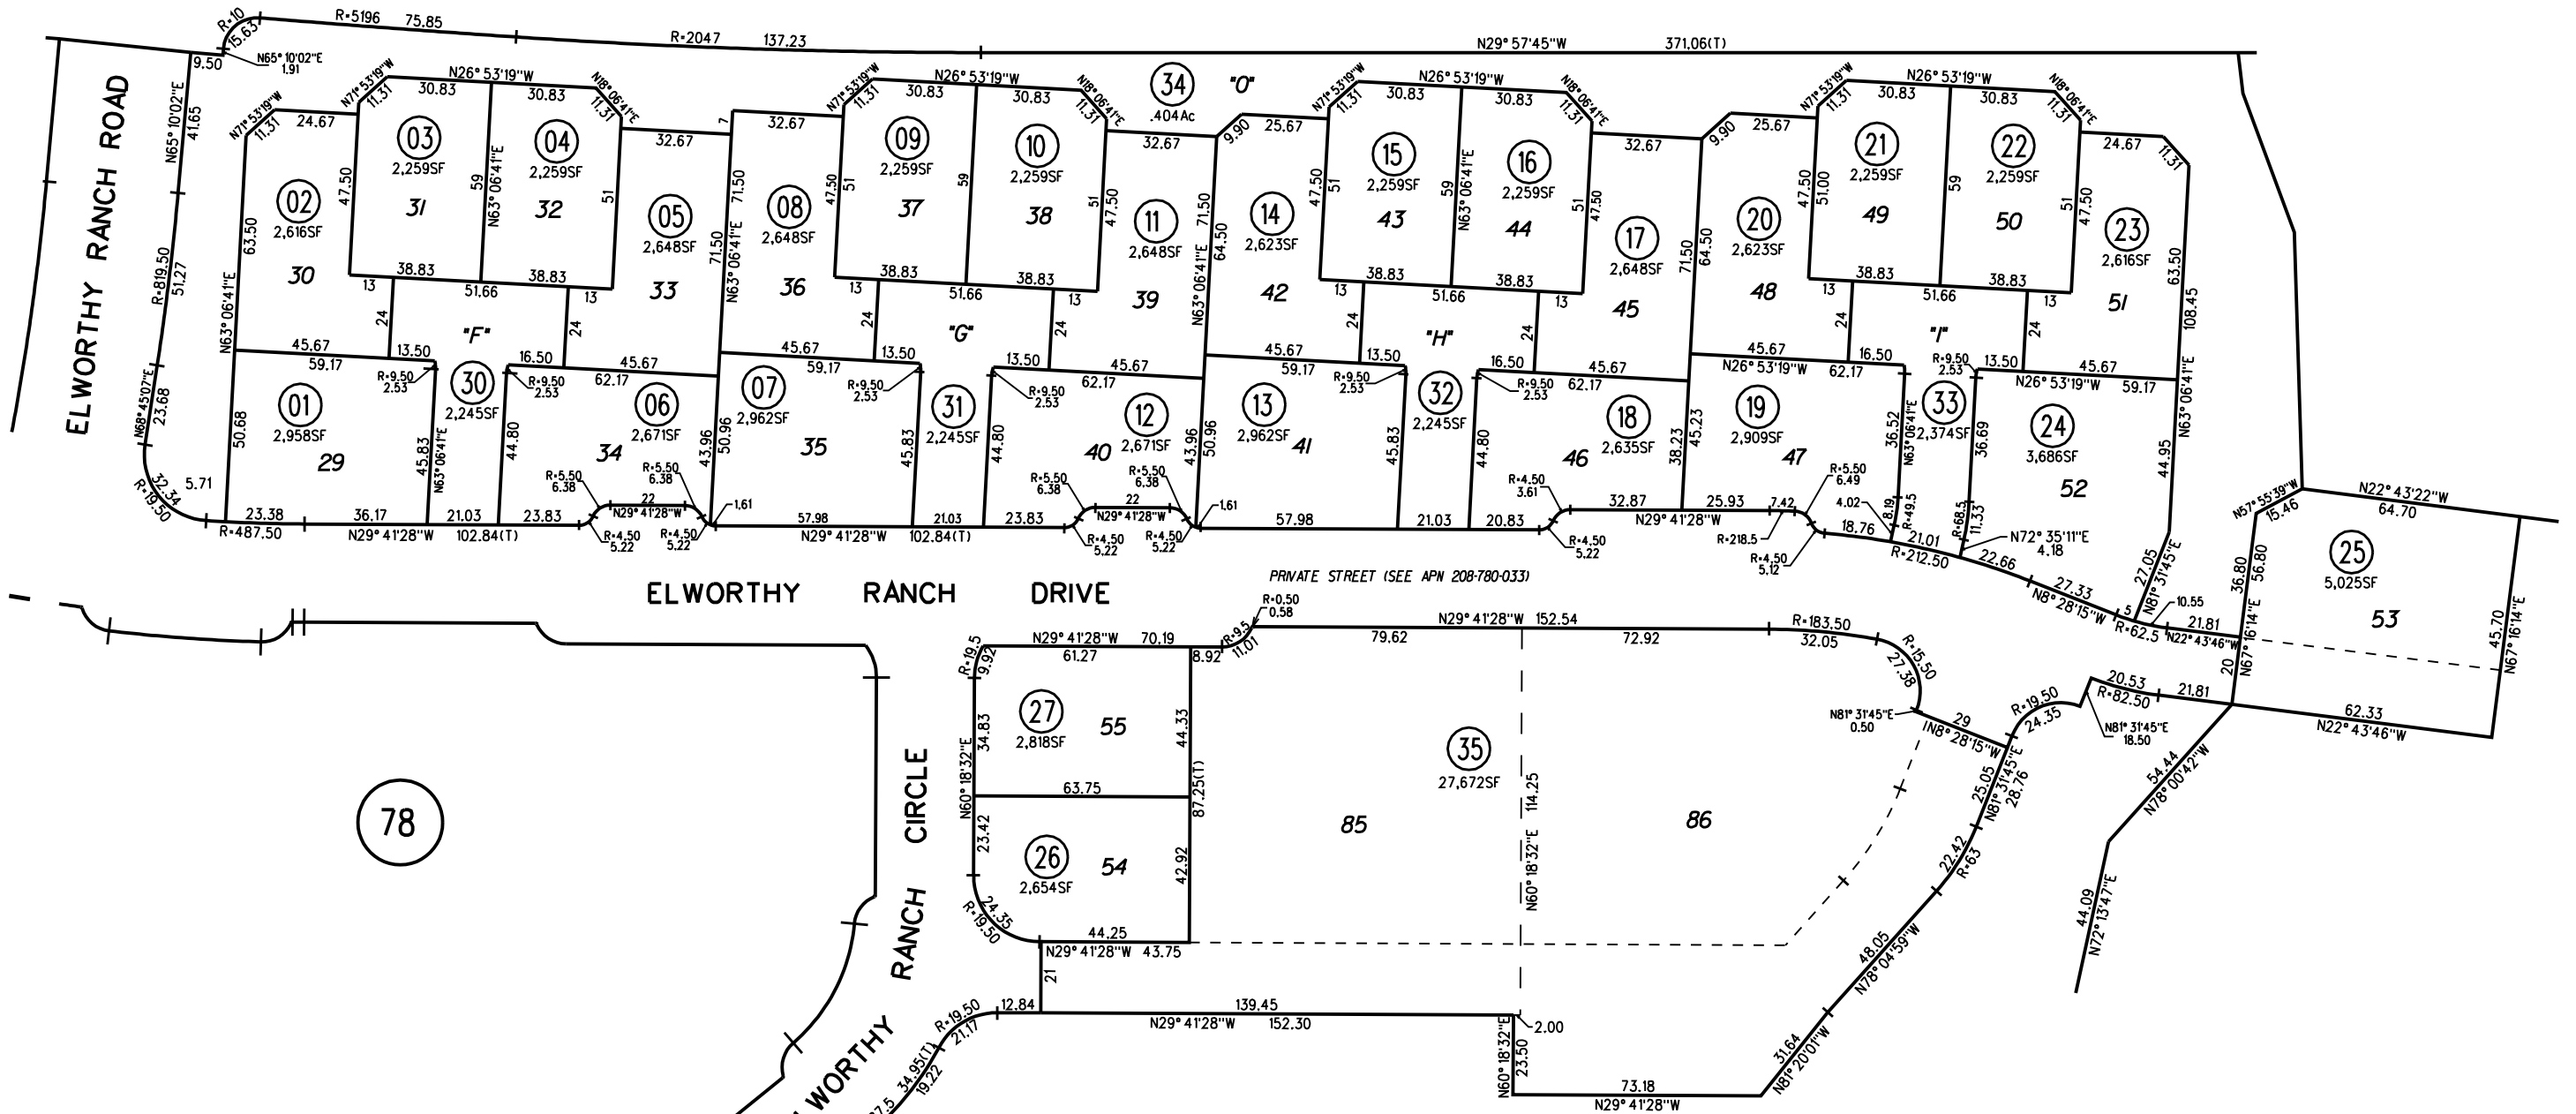

SAN RAMON VALLEY BLVD

76

78

23

NOTE: THIS MAP WAS PREPARED FOR ASSESSMENT PURPOSES ONLY. NO LIABILITY IS ASSUMED FOR THE ACCURACY OF THE INFORMATION DELINEATED HEREON. ASSESSOR'S PARCELS MAY NOT COMPLY WITH LOCAL LOT SPLIT OR BUILDING SITE ORDINANCES.

770

35

11/19/13