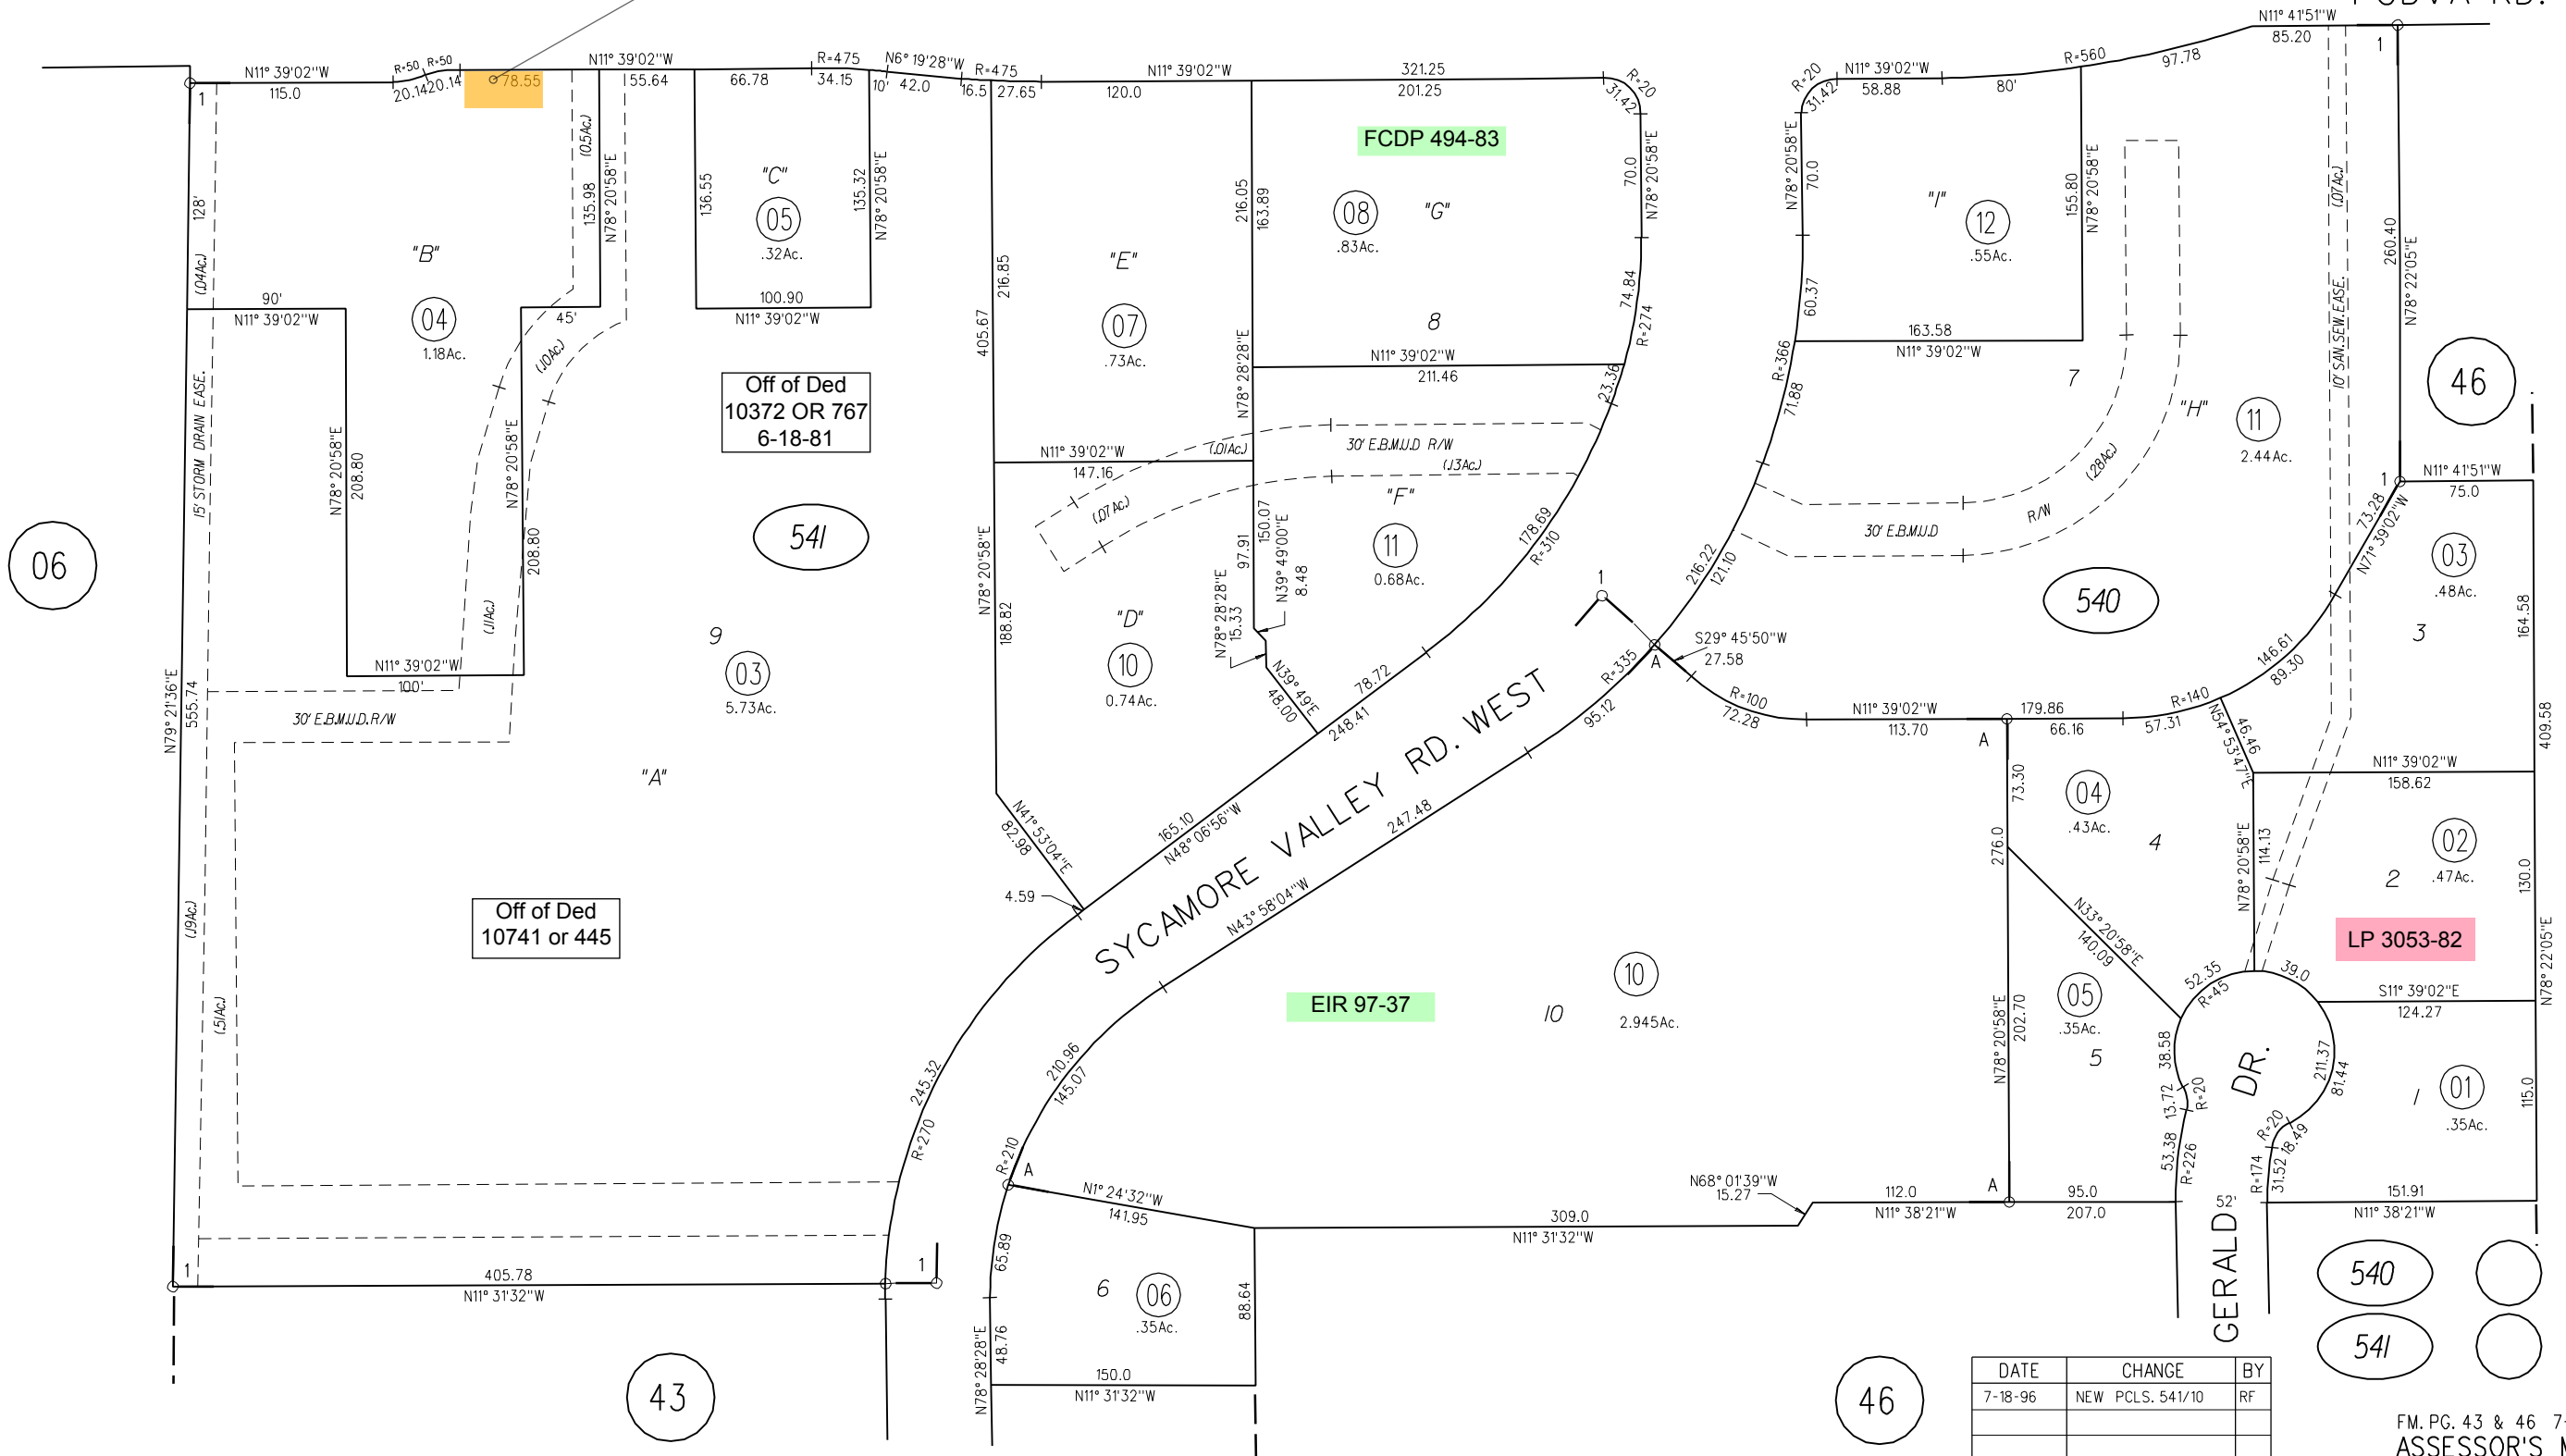

P.B.
216

1982- TRACT 5598 M.B. 252-4
A-1990 ROLL- REV. TO ACREAGE SUBD. 6131 334-23 (6-16-89)
1- 108 P.M.18-22 11-22-83

Offer of Ded
10801 or 710
6-3-82

SAN RAMON VALLEY BLVD.

PODVA RD.

Off of Ded
10741 or 445

Off of Ded
10372 OR 767
6-18-81

DATE	CHANGE	BY
7-18-96	NEW PCLS. 541/10	RF

FM. PG. 43 & 46 7-7-81
ASSESSOR'S MAP
BOOK 208 PAGE 54
CONTRA COSTA COUNTY, CALIF.